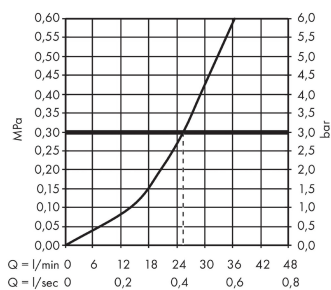

Certificates

Axor Citterio M

Thermostatic mixer for concealed installation with shut-off valve

Surfaces: **chrome** Article Number: **34705000**

Product image

Scale drawing

Flowchart

Axor Citterio M