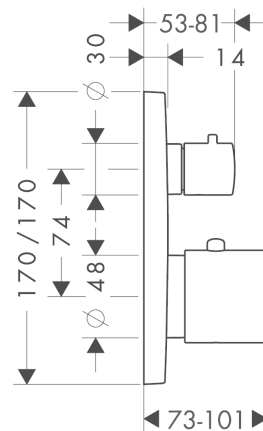

Axor Citterio M

Thermostatic mixer for concealed installation with shut-off valve

Surfaces: **chrome** Article Number: **34705000**

Description

product features

- 1 outlet
- thermostat cartridge, ceramic valves 90°
- safety lock at 38° C
- temperature limitation adjustable
- flow rate: 26 l/min
- operating pressure: min. 0.1 MPa / max. 1.0 MPa
- scope of supply: metal escutcheon, handle, sleeve, mixing unit
- with silencer
- SVGW 0411-4902
- PA-IX 9711/ID
- ETA VA 1.43/18753
- ACS 13 ACC LY 756, valide jusqu'au 05.11.2018
- MCA 1300008
- TMV2 BC488/0809
- TMV2 BC1364/0314
- TMV3 BC1365/0314
- WRAS 1311024
- Kiwa K11292_Thermostatic mixers
- SINTEF 3088

Certificates

Axor Citterio M

Thermostatic mixer for concealed installation with shut-off valve

Surfaces: **chrome** Article Number: **34705000**

Product image

Scale drawing

Flowchart

Axor Citterio M

Surfaces: **chrome** Article Number: **34705000**

Spare part list

Year of production: >09/13

Pos.	Description	Article Number	PC	PU
1	handle for thermostat	38391000	-	1
2	handle	96520000	-	1
3	hollow set screw M4x16	97663000	-	1
4	adapter for handle	96435000	-	1
5	adapter for handle	96451000	-	1
6	hexagon socket screw M4x35	92160000	-	1
7	escutcheon	98919000	-	1
8	O-Ring 48x3	95508000	-	1
9	O-ring 29x3	98371000	-	1
10	sleeve	96439000	-	1
11	sleeve	96446000	-	1
12	holder for escutcheon	98793000	-	1
13	set of fixing screws	96454000	-	1
14	installation unit cpl.	92760000	-	1
15	thermostat cartridge	94282000	-	1
16	sealing set	95037000	-	1
17	shut off unit right closing	94009000	-	1
18	O-ring 39x2	98158000	-	1
19	set of screws	96525000	-	1
20	O-ring 16x2	98133000	-	1
21	noise reduction	94073000	-	1
22	set of non return valves DW 15	94074000	-	1
23	extension 25 mm	13595000	-	1
24	set of fixing screws	97747000	-	1
25	extension 22 mm	98860000	-	1
26	escutcheon height = 33 mm (when wall is not deep enough).	14974000	-	1
a	concealed item	01800180	-	1
b	non return valve with filter	92499000	-	1