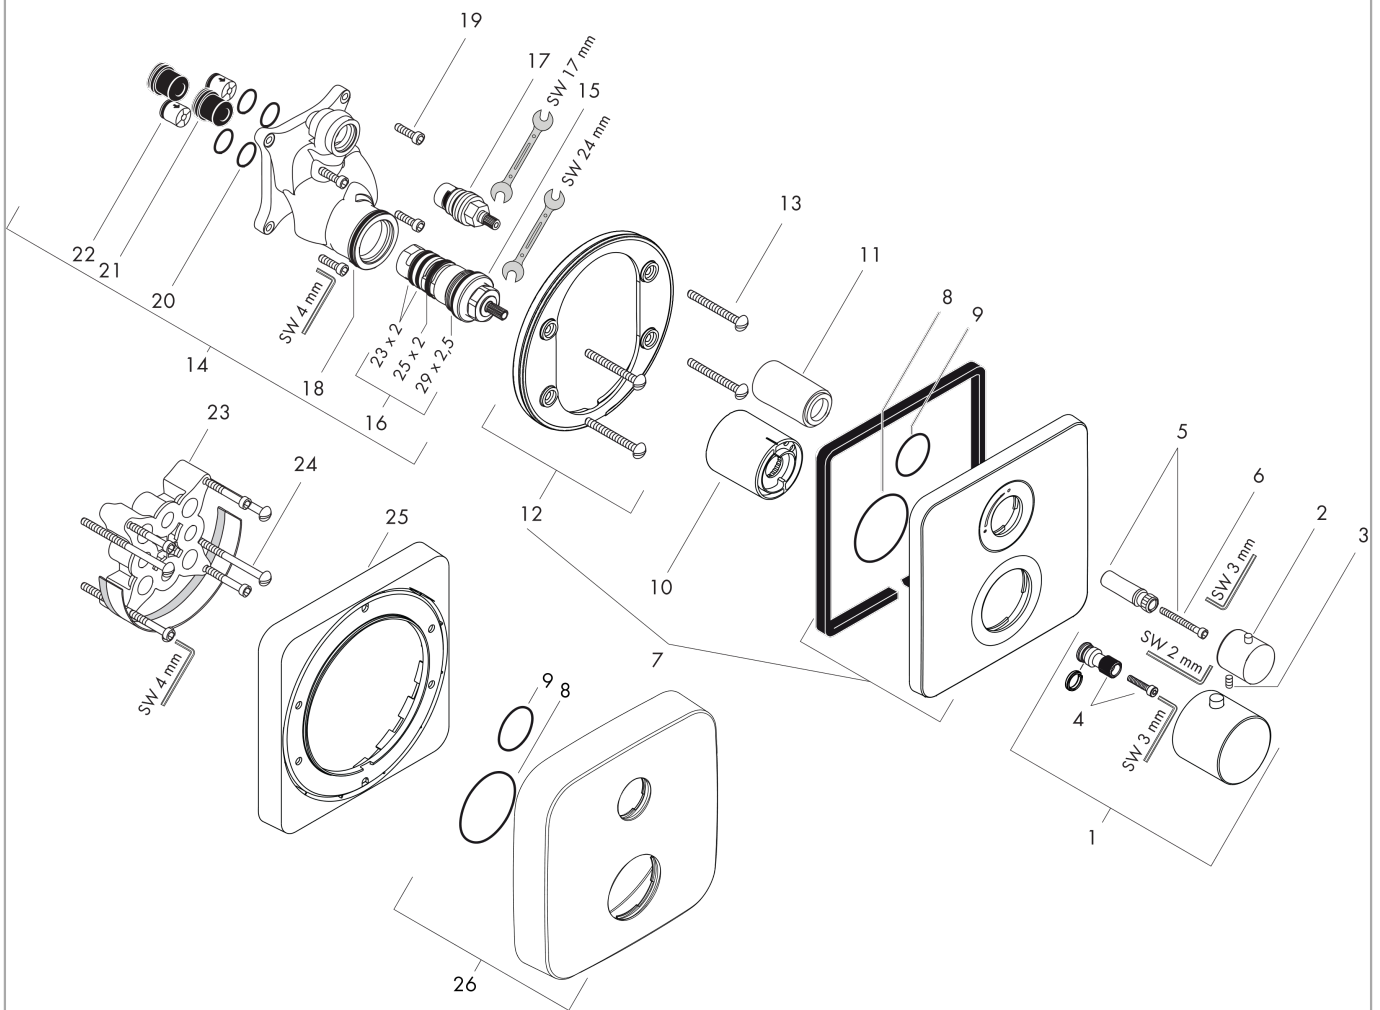

Axor Citterio M

Thermostatic mixer for concealed installation with shut-off valve

Surfaces: **chrome** Article Number: **34705000**

Exploded Drawing

Year of production: >09/13

Axor Citterio M

Thermostatic mixer for concealed installation with shut-off valve

Surfaces: **chrome** Article Number: **34705000**

Spare part list

Year of production: >09/13

Pos.	Description	Article Number	PC	PU
1	handle for thermostat	38391000	-	1
2	handle	96520000	-	1
3	hollow set screw M4x16	97663000	-	1
4	adapter for handle	96435000	-	1
5	adapter for handle	96451000	-	1
6	hexagon socket screw M4x35	92160000	-	1
7	escutcheon	98919000	-	1
8	O-Ring 48x3	95508000	-	1
9	O-ring 29x3	98371000	-	1
10	sleeve	96439000	-	1
11	sleeve	96446000	-	1
12	holder for escutcheon	98793000	-	1
13	set of fixing screws	96454000	-	1
14	installation unit cpl.	92760000	-	1
15	thermostat cartridge	94282000	-	1
16	sealing set	95037000	-	1
17	shut off unit right closing	94009000	-	1
18	O-ring 39x2	98158000	-	1
19	set of screws	96525000	-	1
20	O-ring 16x2	98133000	-	1
21	noise reduction	94073000	-	1
22	set of non return valves DW 15	94074000	-	1
23	extension 25 mm	13595000	-	1
24	set of fixing screws	97747000	-	1
25	extension 22 mm	98860000	-	1
26	escutcheon height = 33 mm (when wall is not deep enough).	14974000	-	1
a	concealed item	01800180	-	1
b	non return valve with filter	92499000	-	1