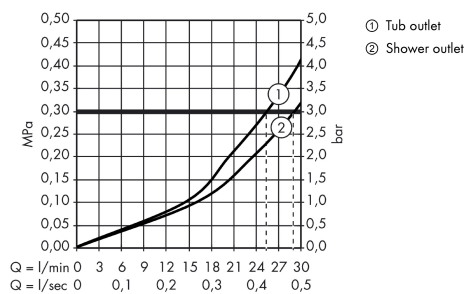

Certificates

Axor Citterio M

Thermostatic mixer for concealed installation with shut-off/ diverter valve

Surfaces: **chrome** Article Number: **34725000**

Product image

Scale drawing

Flowchart

Axor Citterio M