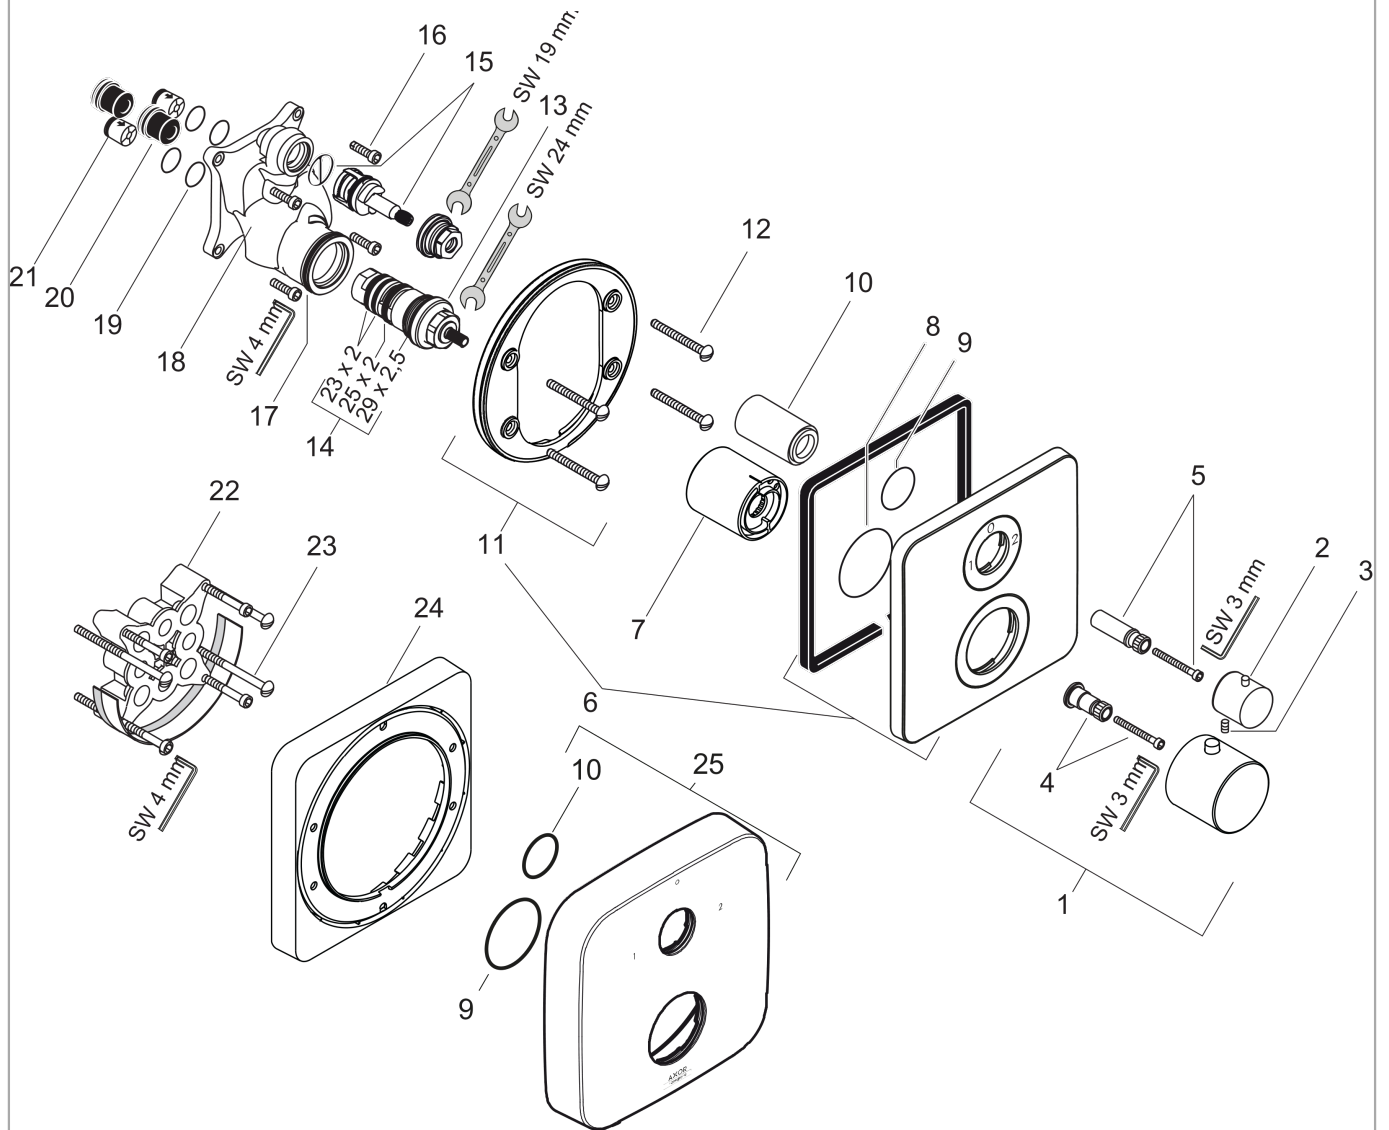

Mandatory Accessoires

- Basic set iBox universal (#01800XXX)
- iBox universal Basic with pre-mounted angle connection G1/2 (#01810XXX)

Optional Accessoires

- Extension escutcheon two hole 0-1-2 (#14973XXX)
- iBox universal basic set extension 25 mm (#13595XXX)
- Fastening rail set for iBox universal (#96615XXX)

Certificates

Axor Citterio M

Thermostatic mixer for concealed installation with shut-off/ diverter valve

Surfaces: **chrome** Article Number: **34725000**

Product image

Scale drawing

Flowchart

Axor Citterio M

Thermostatic mixer for concealed installation with shut-off/ diverter valve

Surfaces: **chrome** Article Number: **34725000**

Exploded Drawing

Year of production: >09/12

Axor Citterio M

Thermostatic mixer for concealed installation with shut-off/ diverter valve

Surfaces: **chrome** Article Number: **34725000**

Spare part list

Year of production: >09/12

Pos.	Description	Article Number	PC	PU
1	handle for thermostat	38391000	-	1
2	handle	96520000	-	1
3	hollow set screw M4x16	97663000	-	1
4	adapter for handle	96435000	-	1
5	adapter for handle	96451000	-	1
6	escutcheon	95157000	-	1
7	sleeve	96439000	-	1
8	O-Ring 48x3	95508000	-	1
9	O-ring 29x3	98371000	-	1
10	sleeve	96446000	-	1
11	holder for escutcheon	98793000	-	1
12	set of fixing screws	96454000	-	1
13	thermostat cartridge	94282000	-	1
14	sealing set	95037000	-	1
15	shut off unit with selector	96509000	-	1
16	O-ring 39x2	98158000	-	1
17	set of screws	96525000	-	1
18	installation unit cpl.	92591000	-	1
19	O-ring 16x2	98133000	-	1
20	noise reduction	94073000	-	1
21	set of non return valves DW 15	94074000	-	1
22	extension 25 mm	13595000	-	1
23	set of fixing screws	97747000	-	1
24	extension 22 mm	98860000	-	1
25	escutcheon height = 33 mm (when wall is not deep enough).	14973000	-	1
a	concealed item	01800180	-	1
b	non return valve with filter	92499000	-	1
c	fixation set	96615000	-	1