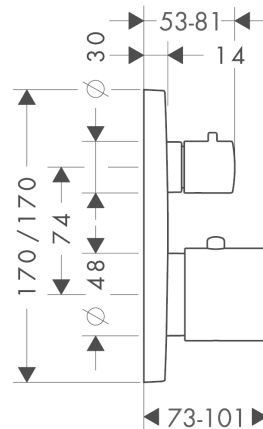

Axor Citterio M

Thermostatic mixer for concealed installation with shut-off/ diverter valve

Surfaces: **chrome** Article Number: **34725000**

Description

product features

- 2 outlets
- thermostat cartridge, shut-off valve
- safety lock at 38° C
- temperature limitation adjustable
- flow rate: 26 l/min
- operating pressure: min. 0.1 MPa / max. 1.0 MPa
- scope of supply: metal escutcheon, handle, sleeve, mixing unit
- with silencer
- DVGW NW-6509BT0550
- PA-IX 9062/IAA
- ETA VA 1.43/18753
- ACS 13 ACC LY 756, valide jusqu'au 05.11.2018
- MCA 1300009
- TMV2 BC556/0410
- TMV3 BC1296/0913
- TMV2 BC1360/0314
- WRAS 1311025
- Kiwa K11292_Thermostatic mixers
- SINTEF 3088

Certificates

Axor Citterio M

Thermostatic mixer for concealed installation with shut-off/ diverter valve

Surfaces: **chrome** Article Number: **34725000**

Product image

Scale drawing

Flowchart

Axor Citterio M

Surfaces: **chrome** Article Number: **34725000**

Spare part list

Year of production: >09/12

Pos.	Description	Article Number	PC	PU
1	handle for thermostat	38391000	-	1
2	handle	96520000	-	1
3	hollow set screw M4x16	97663000	-	1
4	adapter for handle	96435000	-	1
5	adapter for handle	96451000	-	1
6	escutcheon	95157000	-	1
7	sleeve	96439000	-	1
8	O-Ring 48x3	95508000	-	1
9	O-ring 29x3	98371000	-	1
10	sleeve	96446000	-	1
11	holder for escutcheon	98793000	-	1
12	set of fixing screws	96454000	-	1
13	thermostat cartridge	94282000	-	1
14	sealing set	95037000	-	1
15	shut off unit with selector	96509000	-	1
16	O-ring 39x2	98158000	-	1
17	set of screws	96525000	-	1
18	installation unit cpl.	92591000	-	1
19	O-ring 16x2	98133000	-	1
20	noise reduction	94073000	-	1
21	set of non return valves DW 15	94074000	-	1
22	extension 25 mm	13595000	-	1
23	set of fixing screws	97747000	-	1
24	extension 22 mm	98860000	-	1
25	escutcheon height = 33 mm (when wall is not deep enough).	14973000	-	1
a	concealed item	01800180	-	1
b	non return valve with filter	92499000	-	1
c	fixation set	96615000	-	1