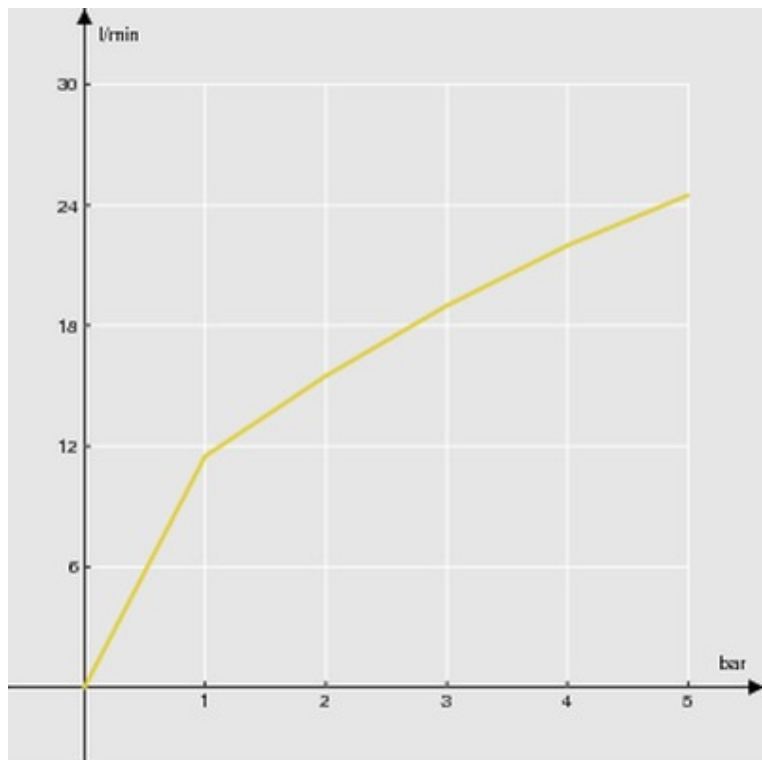

Produktdata

External thermostatic mixer

Chrome

38° C safety cut-out

Non-return valves

1/2" outlet

Cartridge spare filters included in the package

Warm body

Packaging: 32 x 16,5 x 7 cm / 0,003696 m³ / 2,37 kg

FLOW RATE DIAGRAM: Varmt / Koldt Vand

— 1st Way

FLOW RATE DIAGRAM: Mixed Vand

— 1st Way