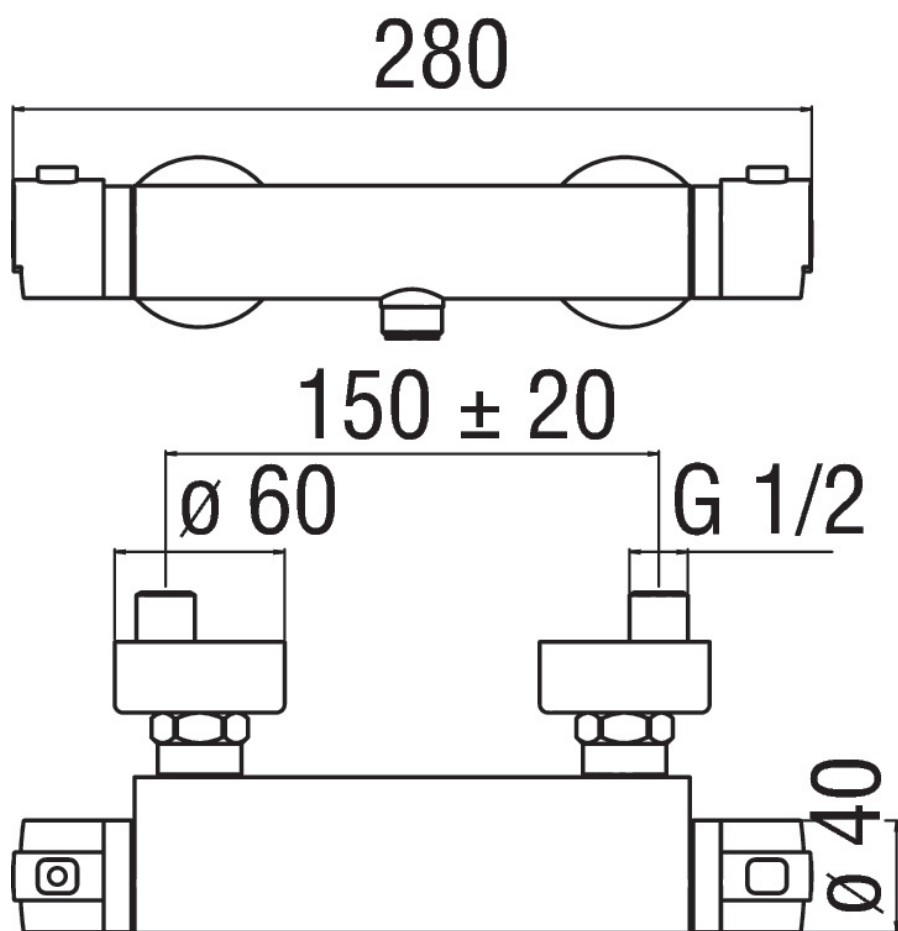

Produktdata

External thermostatic mixer

Chrome

38° C safety cut-out

Non-return valves

1/2" outlet

Cartridge spare filters included in the package

Warm body

Packaging: 32 x 16,5 x 7 cm / 0,003696 m³ / 2,37 kg

FLOW RATE DIAGRAM: Varmt / Koldt Vand

— 1st Way

FLOW RATE DIAGRAM: Mixed Vand

— 1st Way