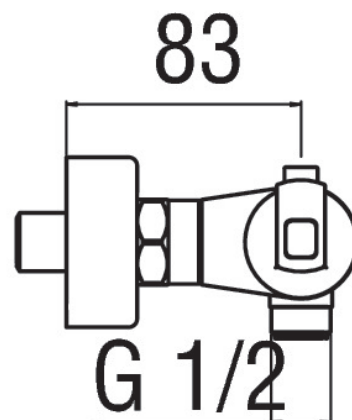

Produktdata

External thermostatic mixer

Chrome

38° C safety cut-out

Non-return valves

1/2" outlet

Cartridge spare filters included in the package

Warm body

Packaging: 32 x 16,5 x 7 cm / 0,003696 m³ / 2,37 kg

FLOW RATE DIAGRAM: Varmt / Koldt Vand

— 1st Way

FLOW RATE DIAGRAM: Mixed Vand

— 1st Way