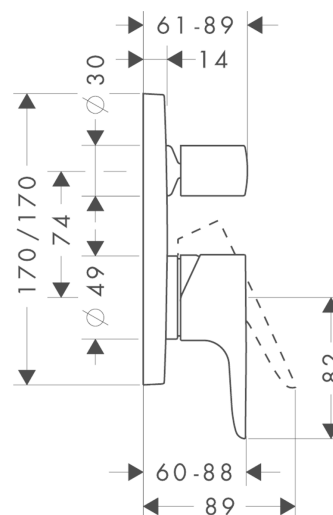

Scale drawing