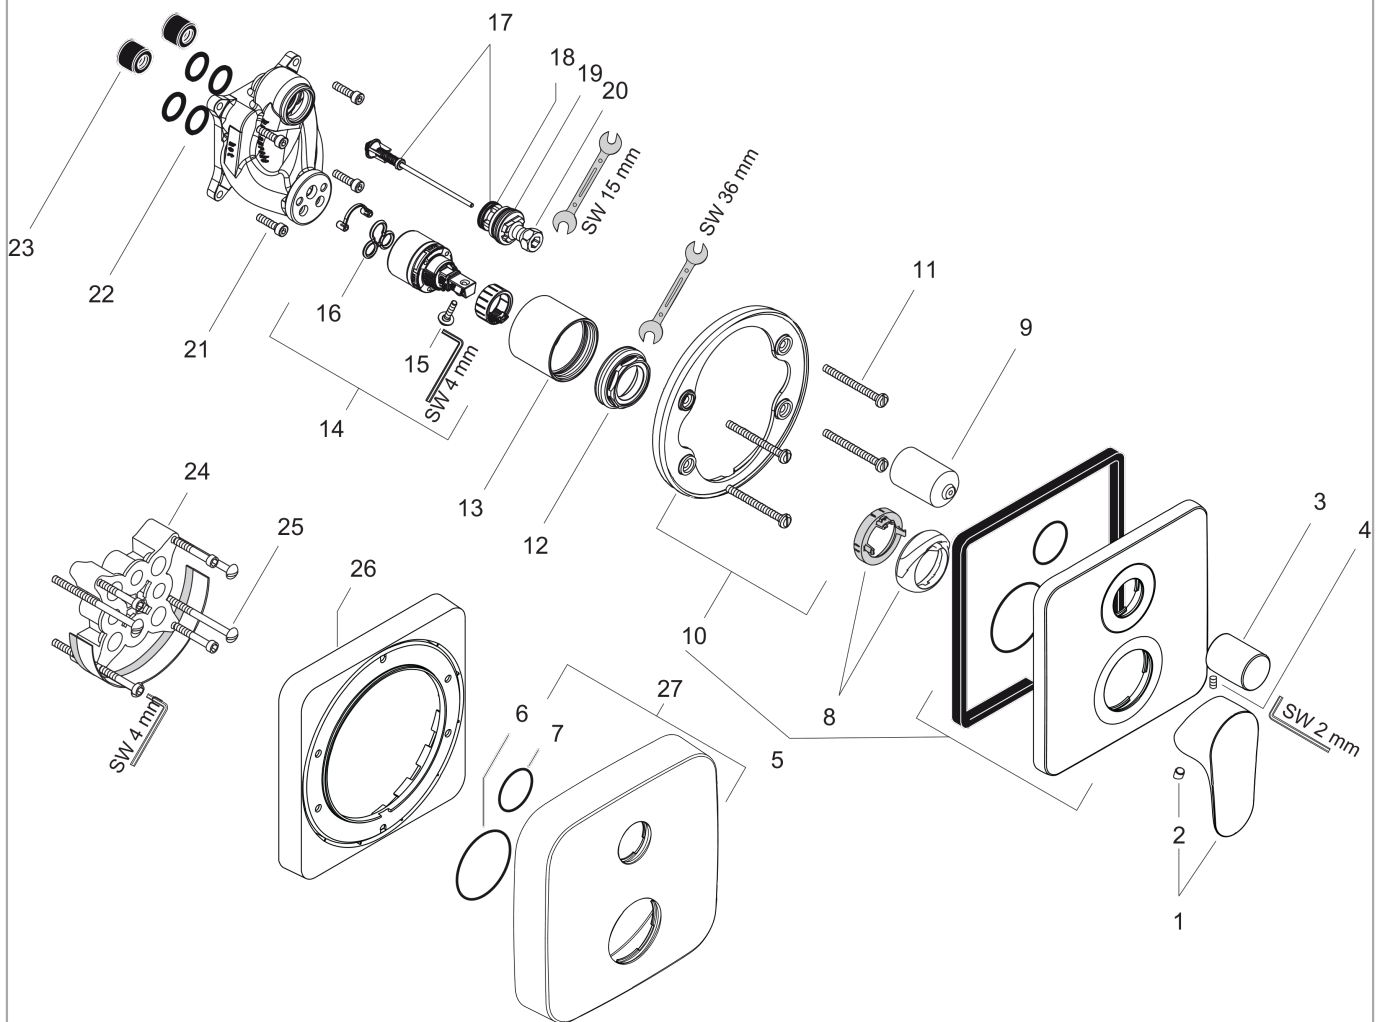

Axor Citterio M
Single lever bath mixer for concealed installation
 Surfaces: **chrome** Article Number: **34425000**

Description

product features

- connection type: basic set
- ceramic cartridge
- temperature limitation adjustable
- with automatic resetting
- with silencer
- suitable for continuous flow water heaters
- scope of supply: metal escutcheon, handle, sleeve, diverter, mixing unit
- SVGW 0411-4903
- DVGW NW-6506CQ0125
- PA-IX 9709/ICC
- ETA VA 1.42/18751
- ACS 14 ACC LY 444, valide jusqu'au 09.07.2019
- WRAS 1401008
- SINTEF 1426

Certificates

Product image

Scale drawing

Axor Citterio M
Single lever bath mixer for concealed installation
 Surfaces: **chrome** Article Number: **34425000**

Flowchart

Axor Citterio M
Single lever bath mixer for concealed installation
Surfaces: **chrome** Article Number: **34425000**

Exploded Drawing

Year of production: >06/11

Axor Citterio M
Single lever bath mixer for concealed installation
 Surfaces: **chrome** Article Number: **34425000**

Spare part list

Year of production: >06/11

Pos.	Description	Article Number	PC	PU
1	handle	34096000	-	1
2	screw cover	96338000	-	1
3	diverter knob	96473000	-	1
4	hollow set screw M4x6	97767000	-	1
5	escutcheon	98969000	-	1
6	O-Ring 48x3	95508000	-	1
7	O-ring 29x3	98371000	-	1
8	flange (Rotating Protector)	96395000	-	1
9	sleeve	96448000	-	1
10	holder for escutcheon	98793000	-	1
11	set of fixing screws	96454000	-	1
12	nut	96461000	-	1
13	sleeve	95980000	-	1
14	cartridge, assy	92730000	-	1
15	locking screw for handle	95140000	-	1
16	seal	95008000	-	1
17	selector assy	95014000	-	1
18	O-ring 16x2,3	98207000	-	1
19	O-ring 20x2,5	92602000	-	1
20	O-ring 21x2	98205000	-	1
21	set of screws	96525000	-	1
22	O-ring 16x2	98133000	-	1
23	noise reduction	94073000	-	1
24	extension 25 mm	13595000	-	1
25	set of fixing screws	97747000	-	1
26	extension 22 mm	98860000	-	1
a	concealed item	01800180	-	1
b	spring for exchanged connections	96365000	-	1
c	hollow set screw M4x10	97667000	-	1