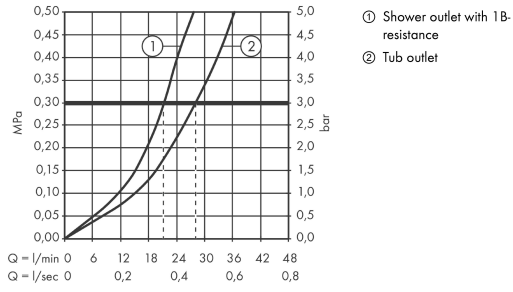

Certificates

Product image

Scale drawing

Axor Citterio M
Single lever bath mixer for concealed installation
 Surfaces: **chrome** Article Number: **34425000**

Flowchart

Axor Citterio M
Single lever bath mixer for concealed installation
Surfaces: **chrome** Article Number: **34425000**