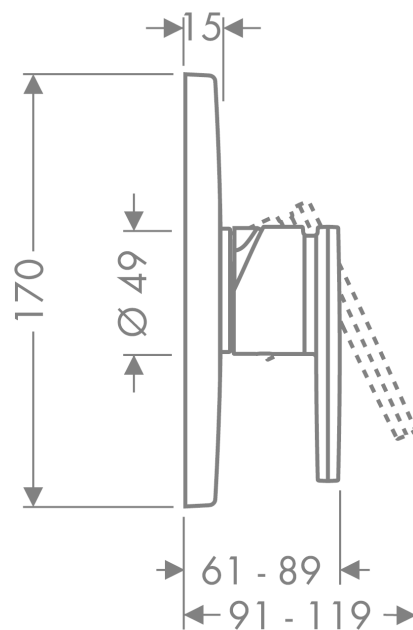

Axor Citterio

Single lever shower mixer for concealed installation

Surfaces: **chrome** Article Number: **39655000**

Description

product features

- 1 outlet
- connection type: basic set
- operating pressure: min. 0.1 MPa / max. 1.0 MPa
- ceramic cartridge
- temperature limitation adjustable
- material: metal
- with silencer
- suitable for continuous flow water heaters
- scope of supply: metal escutcheon, handle, sleeve, mixing unit
- SVGW 0411-4903
- DVGW NW-6506CQ0125
- PA-IX 9710/IB
- ETA VA 1.42/18751
- ACS 13 ACC LY 755, valide jusqu'au 09.12.2018
- WRAS 1312046
- Kiwa K6161_Mechanical Mixers EN817
- SINTEF 1426

Certificates

Axor Citterio
Single lever shower mixer for concealed installation
 Surfaces: **chrome** Article Number: **39655000**

Product image

Scale drawing

Flowchart

Axor Citterio

Single lever shower mixer for concealed installation

Surfaces: **chrome** Article Number: **39655000**

Exploded Drawing

Year of production: >05/12

Axor Citterio

Single lever shower mixer for concealed installation

Surfaces: **chrome** Article Number: **39655000**

Spare part list

Year of production: >05/12

Pos.	Description	Article Number	PC	PU
1	handle	39491000	-	1
2	screw cover	96338000	-	1
3	escutcheon	96749000	-	1
4	O-ring 48x5	98174000	-	1
5	flange (Rotating Protector)	96395000	-	1
6	holder for escutcheon	98793000	-	1
7	set of fixing screws	96454000	-	1
8	cartridge, assy	92730000	-	1
9	nut	96461000	-	1
10	sleeve	95980000	-	1
11	locking screw for handle	96059000	-	1
12	seal	95008000	-	1
13	set of screws	96525000	-	1
14	O-ring 16x2	98133000	-	1
15	noise reduction	94073000	-	1
16	extension 25 mm	13595000	-	1
17	set of fixing screws	97747000	-	1
18	extension 22 mm	97407000	-	1
19	escutcheon height = 33 mm (when wall is not deep enough).	14965000	-	1
a	concealed item	01800180	-	1