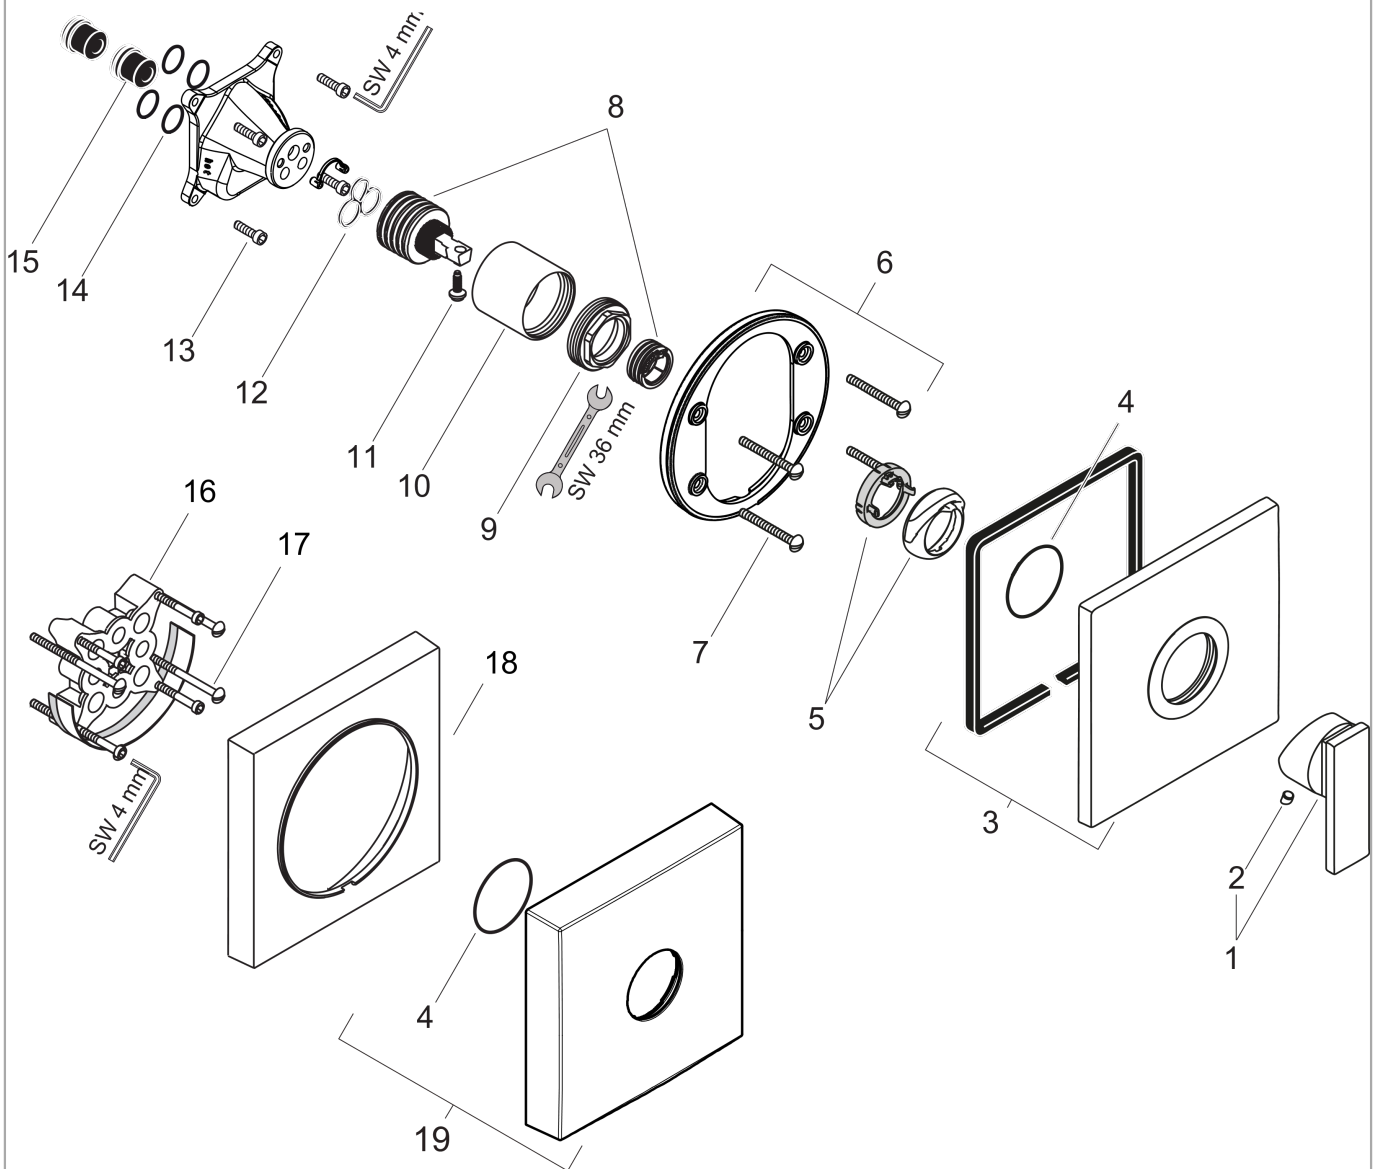

Axor Citterio

Single lever shower mixer for concealed installation

Surfaces: **chrome** Article Number: **39655000**

Exploded Drawing

Year of production: >05/12

Axor Citterio

Single lever shower mixer for concealed installation

Surfaces: **chrome** Article Number: **39655000**

Spare part list

Year of production: >05/12

Pos.	Description	Article Number	PC	PU
1	handle	39491000	-	1
2	screw cover	96338000	-	1
3	escutcheon	96749000	-	1
4	O-ring 48x5	98174000	-	1
5	flange (Rotating Protector)	96395000	-	1
6	holder for escutcheon	98793000	-	1
7	set of fixing screws	96454000	-	1
8	cartridge, assy	92730000	-	1
9	nut	96461000	-	1
10	sleeve	95980000	-	1
11	locking screw for handle	96059000	-	1
12	seal	95008000	-	1
13	set of screws	96525000	-	1
14	O-ring 16x2	98133000	-	1
15	noise reduction	94073000	-	1
16	extension 25 mm	13595000	-	1
17	set of fixing screws	97747000	-	1
18	extension 22 mm	97407000	-	1
19	escutcheon height = 33 mm (when wall is not deep enough).	14965000	-	1
a	concealed item	01800180	-	1