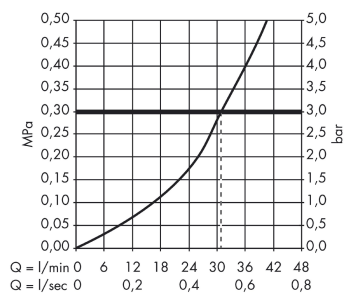

Certificates

Axor Citterio
Single lever shower mixer for concealed installation
 Surfaces: **chrome** Article Number: **39655000**

Product image

Scale drawing

Flowchart

Axor Citterio

Single lever shower mixer for concealed installation