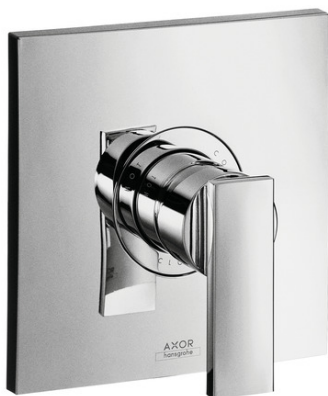

Axor Citterio

Single lever shower mixer for concealed installation

Surfaces: **chrome** Article Number: **39655000**

Description

product features

- 1 outlet
- connection type: basic set
- operating pressure: min. 0.1 MPa / max. 1.0 MPa
- ceramic cartridge
- temperature limitation adjustable
- material: metal
- with silencer
- suitable for continuous flow water heaters
- scope of supply: metal escutcheon, handle, sleeve, mixing unit
- SVGW 0411-4903
- DVGW NW-6506CQ0125
- PA-IX 9710/IB
- ETA VA 1.42/18751
- ACS 13 ACC LY 755, valide jusqu'au 09.12.2018
- WRAS 1312046
- Kiwa K6161_Mechanical Mixers EN817
- SINTEF 1426

Mandatory Accessoires

- Basic set iBox universal (#01800XXX)
- iBox universal Basic with pre-mounted angle connection G1/2 (#01810XXX)

Optional Accessoires

- Extension escutcheon square single hole red blue (#14965XXX)
- Extension element (#97407XXX)
- iBox universal basic set extension 25 mm (#13595XXX)
- Fastening rail set for iBox universal (#96615XXX)

Certificates

Axor Citterio
Single lever shower mixer for concealed installation
 Surfaces: **chrome** Article Number: **39655000**

Product image

Scale drawing

Flowchart

Axor Citterio

Single lever shower mixer for concealed installation

Surfaces: **chrome** Article Number: **39655000**

Exploded Drawing

Year of production: >05/12

Axor Citterio

Single lever shower mixer for concealed installation

Surfaces: **chrome** Article Number: **39655000**