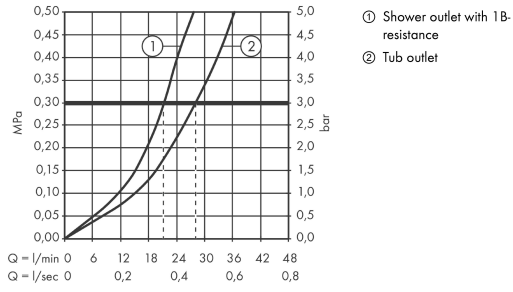

Certificates

Product image

Scale drawing

Axor Citterio
Single lever bath mixer for concealed installation
Surfaces: **chrome** Article Number: **39455000**

Flowchart

Axor Citterio

Single lever bath mixer for concealed installation