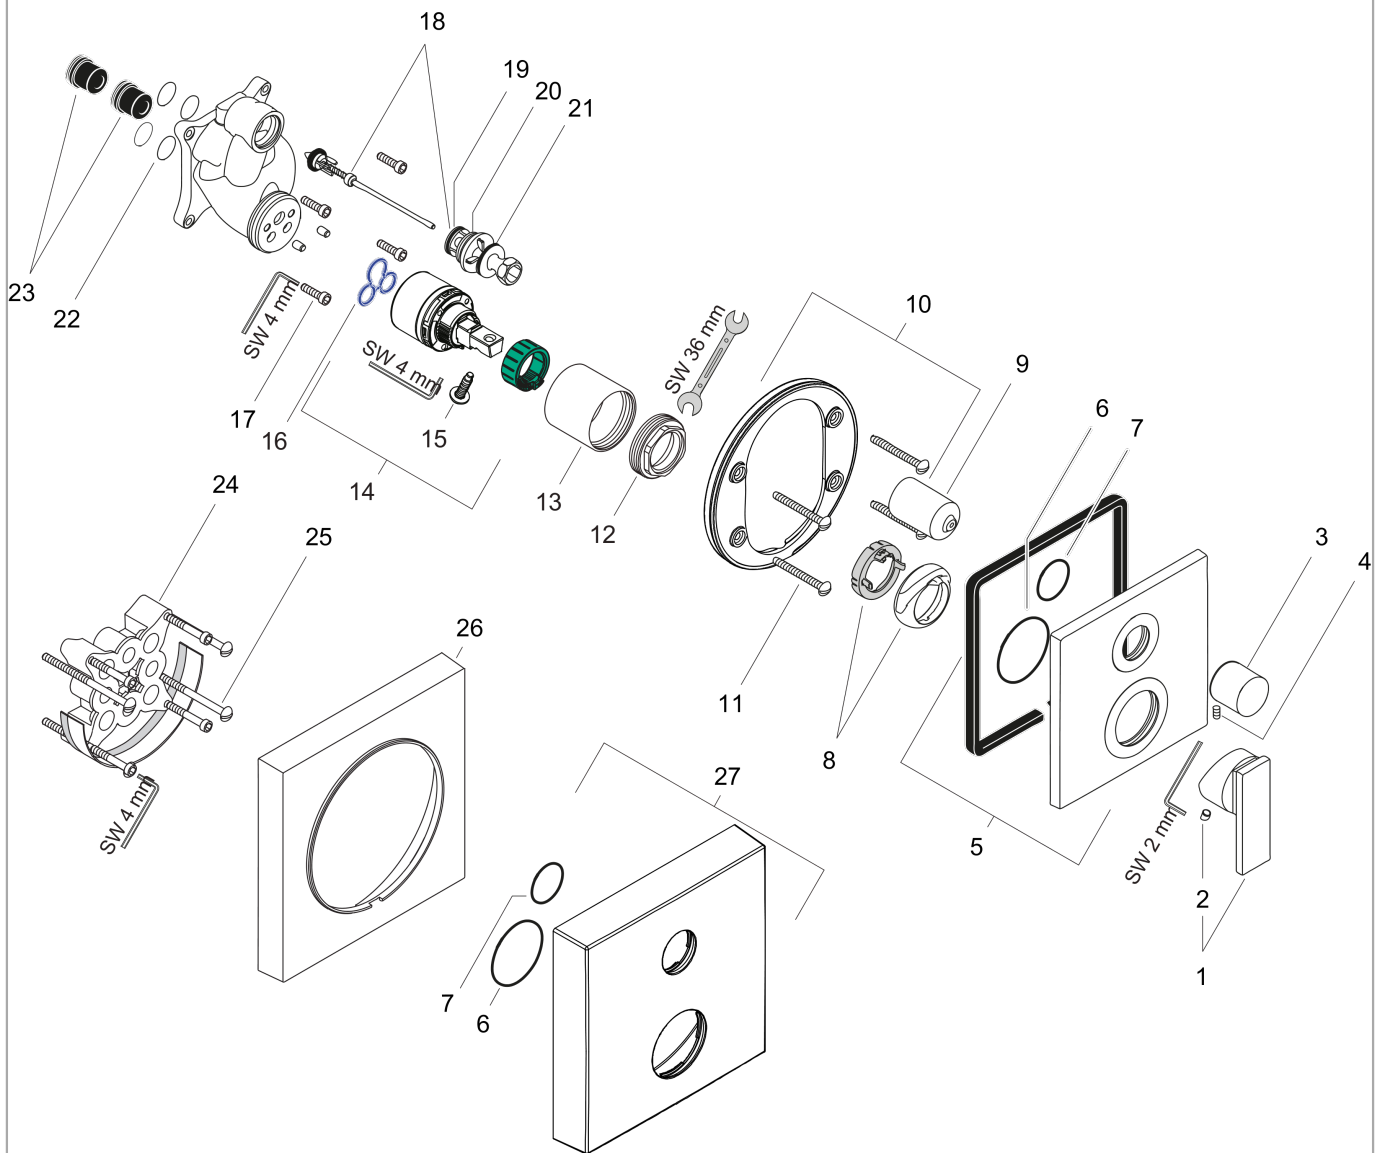

Mandatory Accessoires

- Basic set iBox universal (#01800XXX)
- iBox universal Basic with pre-mounted angle connection G1/2 (#01810XXX)

Optional Accessoires

- Extension escutcheon square 2-hole (#14967XXX)
- Extension element (#97407XXX)
- iBox universal basic set extension 25 mm (#13595XXX)
- Fastening rail set for iBox universal (#96615XXX)

Certificates

Product image

Scale drawing

Axor Citterio
Single lever bath mixer for concealed installation
Surfaces: **chrome** Article Number: **39455000**

Flowchart

Axor Citterio

Single lever bath mixer for concealed installation

Surfaces: **chrome** Article Number: **39455000**

Exploded Drawing

Year of production: >08/12

Axor Citterio

Single lever bath mixer for concealed installation

Surfaces: **chrome** Article Number: **39455000**

Spare part list

Year of production: >08/12

Pos.	Description	Article Number	PC	PU
1	handle	39491000	-	1
2	screw cover	96338000	-	1
3	diverter knob	96473000	-	1
4	hollow set screw M4x10	97667000	-	1
5	escutcheon	96751000	-	1
6	O-Ring 48x3	95508000	-	1
7	O-ring 29x3	98371000	-	1
8	flange (Rotating Protector)	96395000	-	1
9	sleeve	96448000	-	1
10	holder for escutcheon	98793000	-	1
11	set of fixing screws	96454000	-	1
12	nut	96461000	-	1
13	sleeve	95980000	-	1
14	cartridge, assy	92730000	-	1
15	locking screw for handle	95140000	-	1
16	seal	95008000	-	1
17	set of screws	96525000	-	1
18	selector assy	95014000	-	1
19	O-ring 16x2,3	98207000	-	1
20	O-ring 20x2,5	92602000	-	1
21	O-ring 21x2	98205000	-	1
22	O-ring 16x2	98133000	-	1
23	noise reduction	94073000	-	1
24	extension 25 mm	13595000	-	1
25	set of fixing screws	97747000	-	1
26	extension 22 mm	97407000	-	1
27	escutcheon height = 33 mm (when wall is not deep enough).	14967000	-	1
a	spring for exchanged connections	96365000	-	1
b	concealed item	01800180	-	1
c	O-ring 47x2,5	98429000	-	1