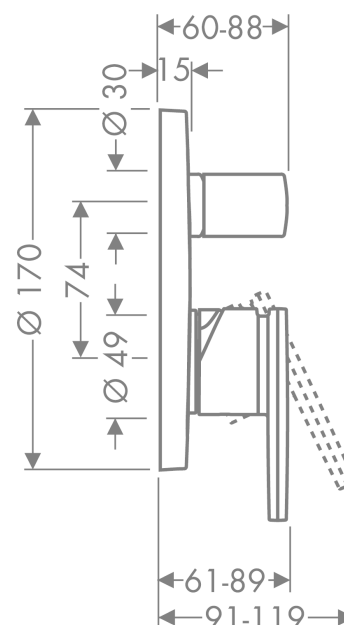

Axor Citterio
Single lever bath mixer for concealed installation
 Surfaces: **chrome** Article Number: **39455000**

Description

product features

- connection type: basic set
- ceramic cartridge
- temperature limitation adjustable
- with automatic resetting
- with silencer
- suitable for continuous flow water heaters
- scope of supply: metal escutcheon, handle, sleeve, diverter, mixing unit
- SVGW 0411-4903
- DVGW NW-6506CQ0125
- PA-IX 9709/ICC
- ETA VA 1.42/18751
- ACS 14 ACC LY 444, valide jusqu'au 09.07.2019
- WRAS 1401008
- Kiwa K6161_Mechanical Mixers EN817
- SINTEF 1426

Mandatory Accessoires

- Basic set iBox universal (#01800XXX)
- iBox universal Basic with pre-mounted angle connection G1/2 (#01810XXX)

Optional Accessoires

- Extension escutcheon square 2-hole (#14967XXX)
- Extension element (#97407XXX)
- iBox universal basic set extension 25 mm (#13595XXX)
- Fastening rail set for iBox universal (#96615XXX)

Certificates

Product image

Scale drawing

Axor Citterio
Single lever bath mixer for concealed installation
Surfaces: **chrome** Article Number: **39455000**

Flowchart

Axor Citterio

Single lever bath mixer for concealed installation