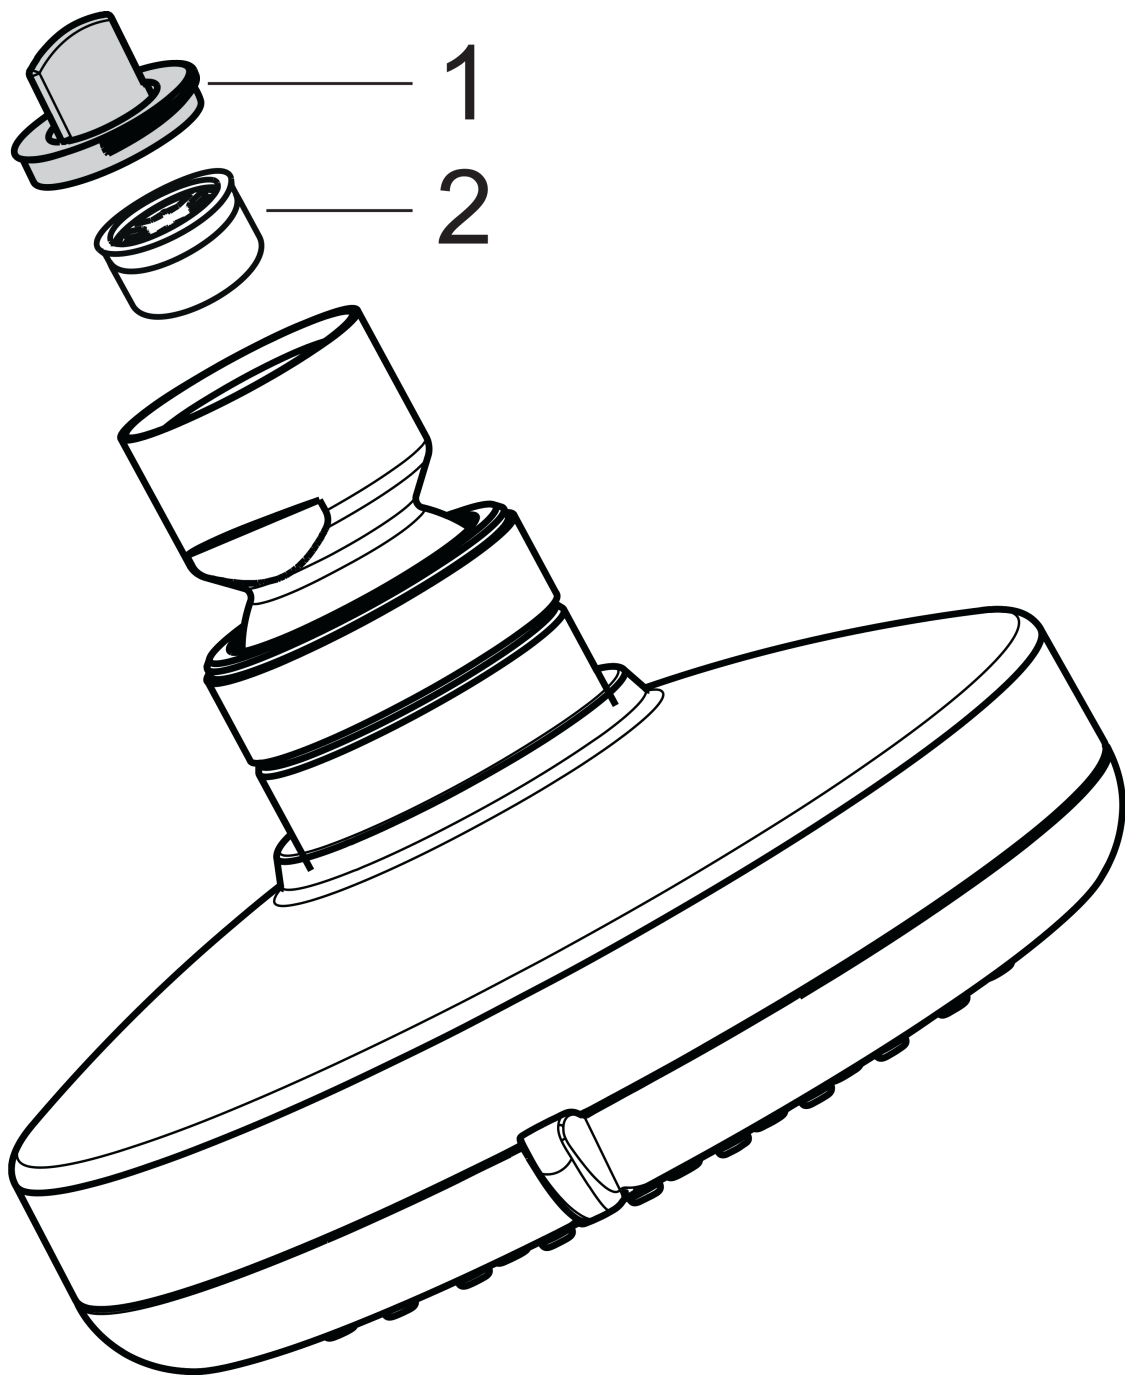

Croma 100

Croma 100 Vario overhead shower EcoSmart 9 l/min

Surfaces: **chrome** Article Number: **28462000**

Description

product features

- shower head size: 100 mm
- spray type: Massage spray, Shampoo spray, Normal spray, Rain
- flow rate Rain spray (at 0.3 MPa): 9 l/min
- flow rate shampoo spray (at 0.3 MPa): 9 l/min
- flow rate normal spray (at 0.3 MPa): 9 l/min
- flow rate massage spray (at 0.3 MPa): 9 l/min
- spray type alternation: adjustment with shift on overhead shower
- grey spray disc
- material spray disc: plastic
- installation type: ceiling or wall
- connection thread G ½
- connection dimension: DN15
- suitable for continuous flow water heaters with an output of 18 kW
- ACS 14 ACC NY 056, valide jusqu'au 21.03.2019
- WRAS 1209327
- Kiwa K6053_Showers

Optional Accessoires

- Shower arm 128 mm (#27411XXX)

Technology

Certificates

Product image

Scale drawing

Croma 100

Croma 100 Vario overhead shower EcoSmart 9 l/min

Surfaces: chrome Article Number: 28462000

Flowchart

The consumption was measured in combination with the appropriate fittings (thermostat/mixer/in-wall valve) to reflect actual application in practice.

Croma 100

Croma 100 Vario overhead shower EcoSmart 9 l/min

Surfaces: **chrome** Article Number: **28462000**

Exploded Drawing

Year of production: >08/10

Croma 100**Croma 100 Vario overhead shower EcoSmart 9 l/min**Surfaces: **chrome** Article Number: **28462000****Spare part list**