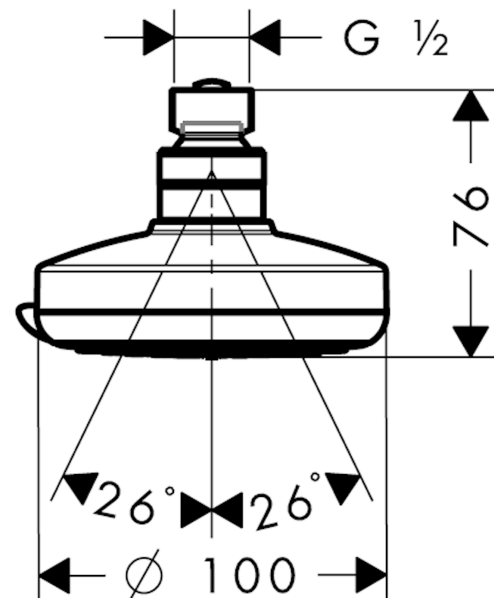

Croma 100

Croma 100 Vario overhead shower EcoSmart 9 l/min

Surfaces: **chrome** Article Number: **28462000**

Description

product features

- shower head size: 100 mm
- spray type: Massage spray, Shampoo spray, Normal spray, Rain
- flow rate Rain spray (at 0.3 MPa): 9 l/min
- flow rate shampoo spray (at 0.3 MPa): 9 l/min
- flow rate normal spray (at 0.3 MPa): 9 l/min
- flow rate massage spray (at 0.3 MPa): 9 l/min
- spray type alternation: adjustment with shift on overhead shower
- grey spray disc
- material spray disc: plastic
- installation type: ceiling or wall
- connection thread G ½
- connection dimension: DN15
- suitable for continuous flow water heaters with an output of 18 kW
- ACS 14 ACC NY 056, valide jusqu'au 21.03.2019
- WRAS 1209327
- Kiwa K6053_Showers

Optional Accessoires

- Shower arm 128 mm (#27411XXX)

Technology

Certificates

Product image

Scale drawing

Croma 100

Croma 100 Vario overhead shower EcoSmart 9 l/min

Surfaces: chrome Article Number: 28462000

Flowchart

The consumption was measured in combination with the appropriate fittings (thermostat/mixer/in-wall valve) to reflect actual application in practice.

Croma 100