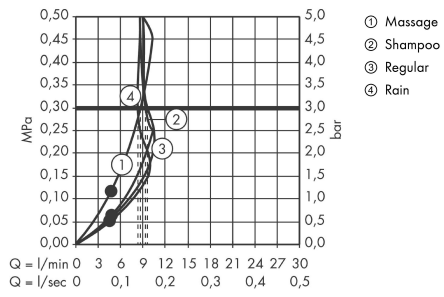

Croma 100

Croma 100 Vario overhead shower EcoSmart 9 l/min

Surfaces: **chrome** Article Number: **28462000**

Description

product features

- shower head size: 100 mm
- spray type: Massage spray, Shampoo spray, Normal spray, Rain
- flow rate Rain spray (at 0.3 MPa): 9 l/min
- flow rate shampoo spray (at 0.3 MPa): 9 l/min
- flow rate normal spray (at 0.3 MPa): 9 l/min
- flow rate massage spray (at 0.3 MPa): 9 l/min
- spray type alternation: adjustment with shift on overhead shower
- grey spray disc
- material spray disc: plastic
- installation type: ceiling or wall
- connection thread G ½
- connection dimension: DN15
- suitable for continuous flow water heaters with an output of 18 kW
- ACS 14 ACC NY 056, valide jusqu'au 21.03.2019
- WRAS 1209327
- Kiwa K6053_Showers

Optional Accessoires

- Shower arm 128 mm (#27411XXX)

Technology

Certificates

Product image

Scale drawing

Croma 100

Croma 100 Vario overhead shower EcoSmart 9 l/min

Surfaces: chrome Article Number: 28462000

Flowchart

The consumption was measured in combination with the appropriate fittings (thermostat/mixer/in-wall valve) to reflect actual application in practice.

Croma 100