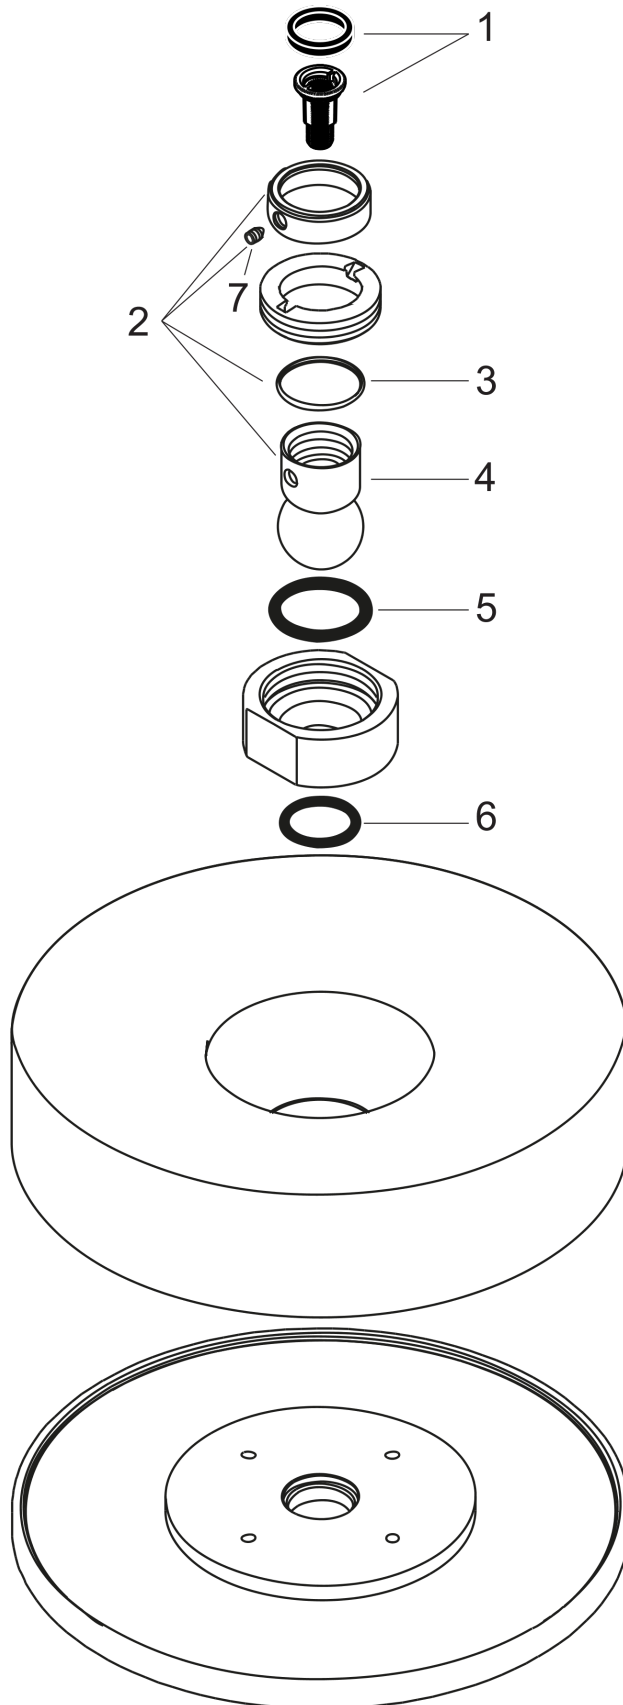

##### product features

- shower head size: 180 mm
- spray type: Rain
- flow rate Rain spray (at 0.3 MPa): 18 l/min
- fully chrome-plated spray disc
- material spray disc: metal
- installation type: ceiling or wall
- connection thread G 1/2
- connection dimension: DN15
- WRAS 1212304

#### Scale drawing

#### Flowchart

The consumption was measured in combination with the appropriate fittings (thermostat/mixer/in-wall valve) to reflect actual application in practice.

**Axor Citterio**  
**Axor Citterio 180 1jet overhead shower**  
Surfaces: **chrome**    Article Number: **28489000**

## Exploded Drawing

Year of production: >04/03