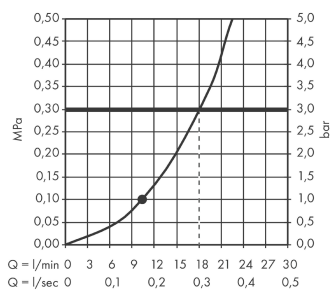

Flowchart

The consumption was measured in combination with the appropriate fittings (thermostat/mixer/in-wall valve) to reflect actual application in practice.