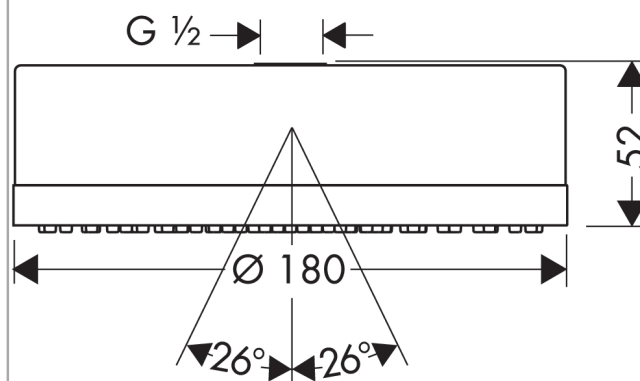

Axor Citterio

Axor Citterio 180 1jet overhead shower

Surfaces: **chrome** Article Number: **28489000**

Description

product features

- shower head size: 180 mm
- spray type: Rain
- flow rate Rain spray (at 0.3 MPa): 18 l/min
- fully chrome-plated spray disc
- material spray disc: metal
- installation type: ceiling or wall
- connection thread G 1/2
- connection dimension: DN15
- WRAS 1212304

Optional Accessoires

- Ceiling connector 100 mm (#27479XXX)
- Shower arm 241 mm (#27409XXX)
- Shower arm 389 mm (#27413XXX)

Technology

Certificates

Product image

Scale drawing