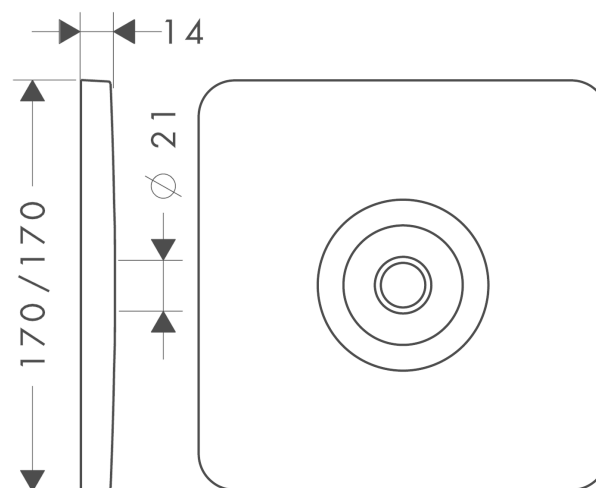

Scale drawing