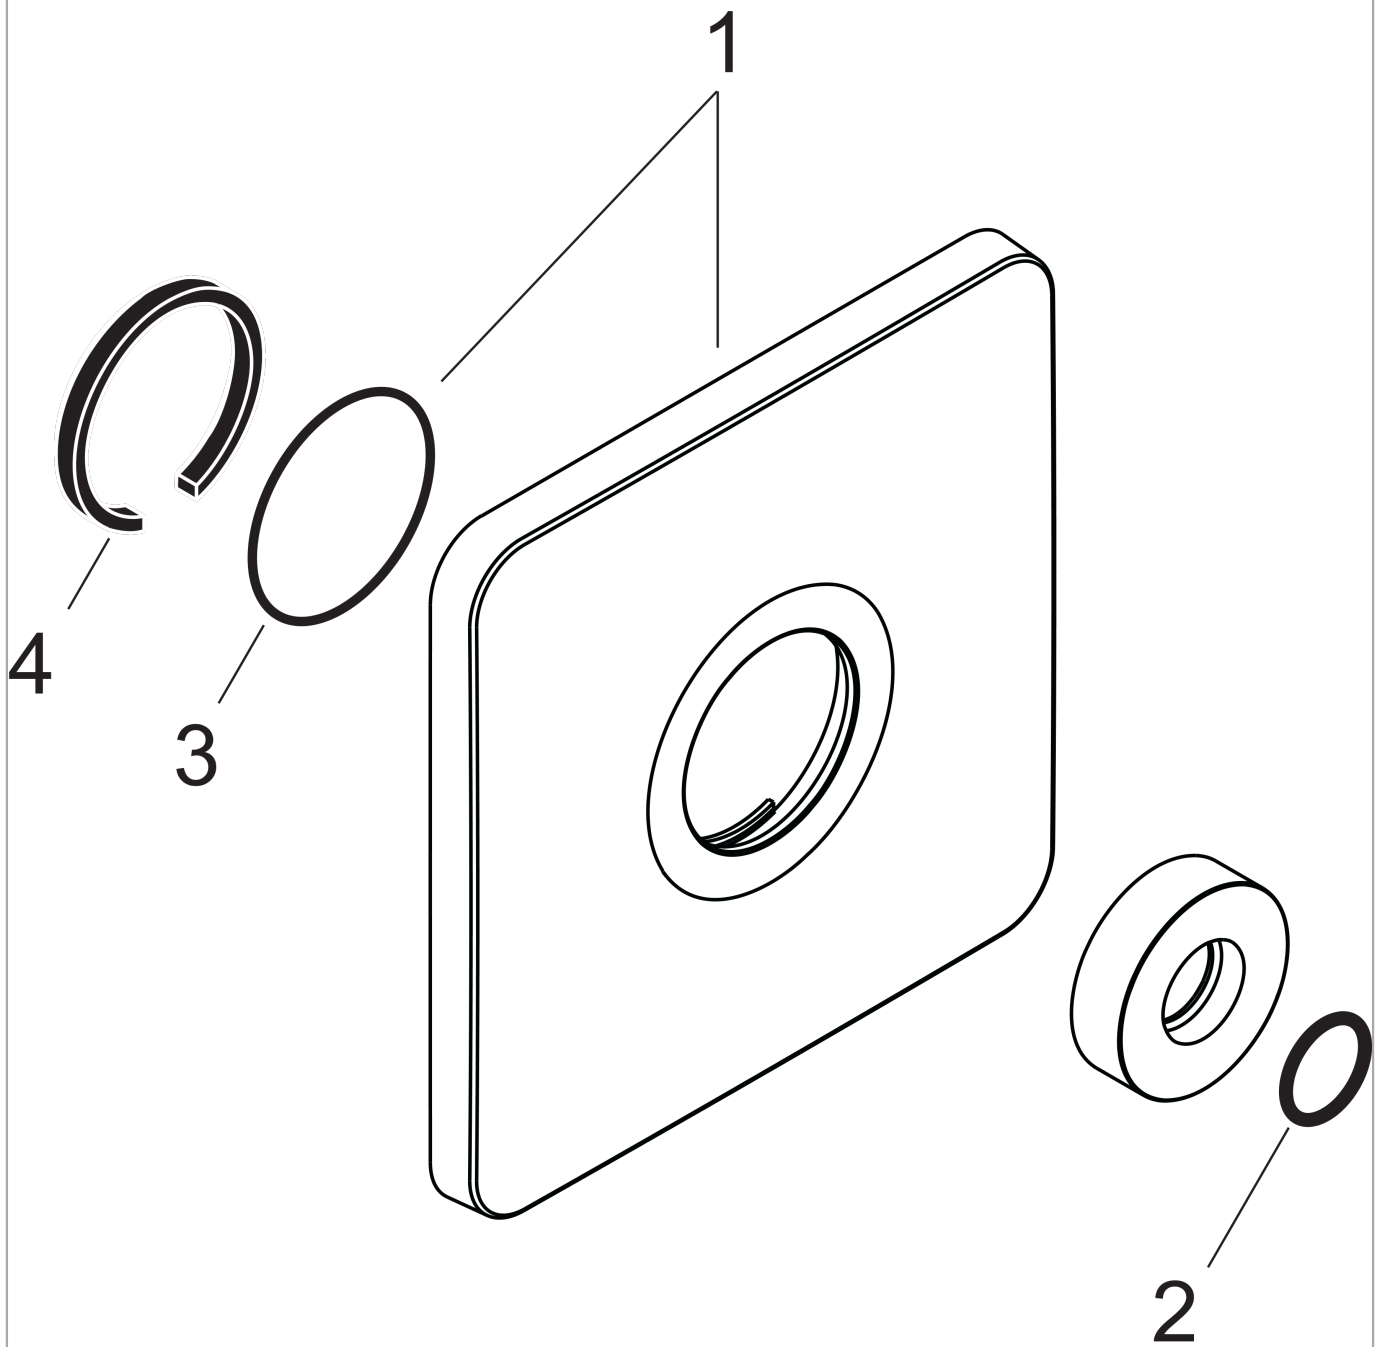

### Wall plate

Surfaces: **chrome**

Article Number: **34612000**

### Exploded Drawing

Year of production: >01/08

**Axor Citterio M**

**Wall plate**

Surfaces: **chrome** Article Number: **34612000**

**Spare part list**

Year of production: >01/08

| Pos. | Description             | Article Number | PC | PU |
|------|-------------------------|----------------|----|----|
| 1    | escutcheon 170 / 170 mm | 98917000       | -  | 1  |
| 2    | O-ring 18x2,5           | 98139000       | -  | 1  |
| 3    | O-ring 48x5             | 98174000       | -  | 1  |
| 4    | seal                    | 97530000       | -  | 1  |