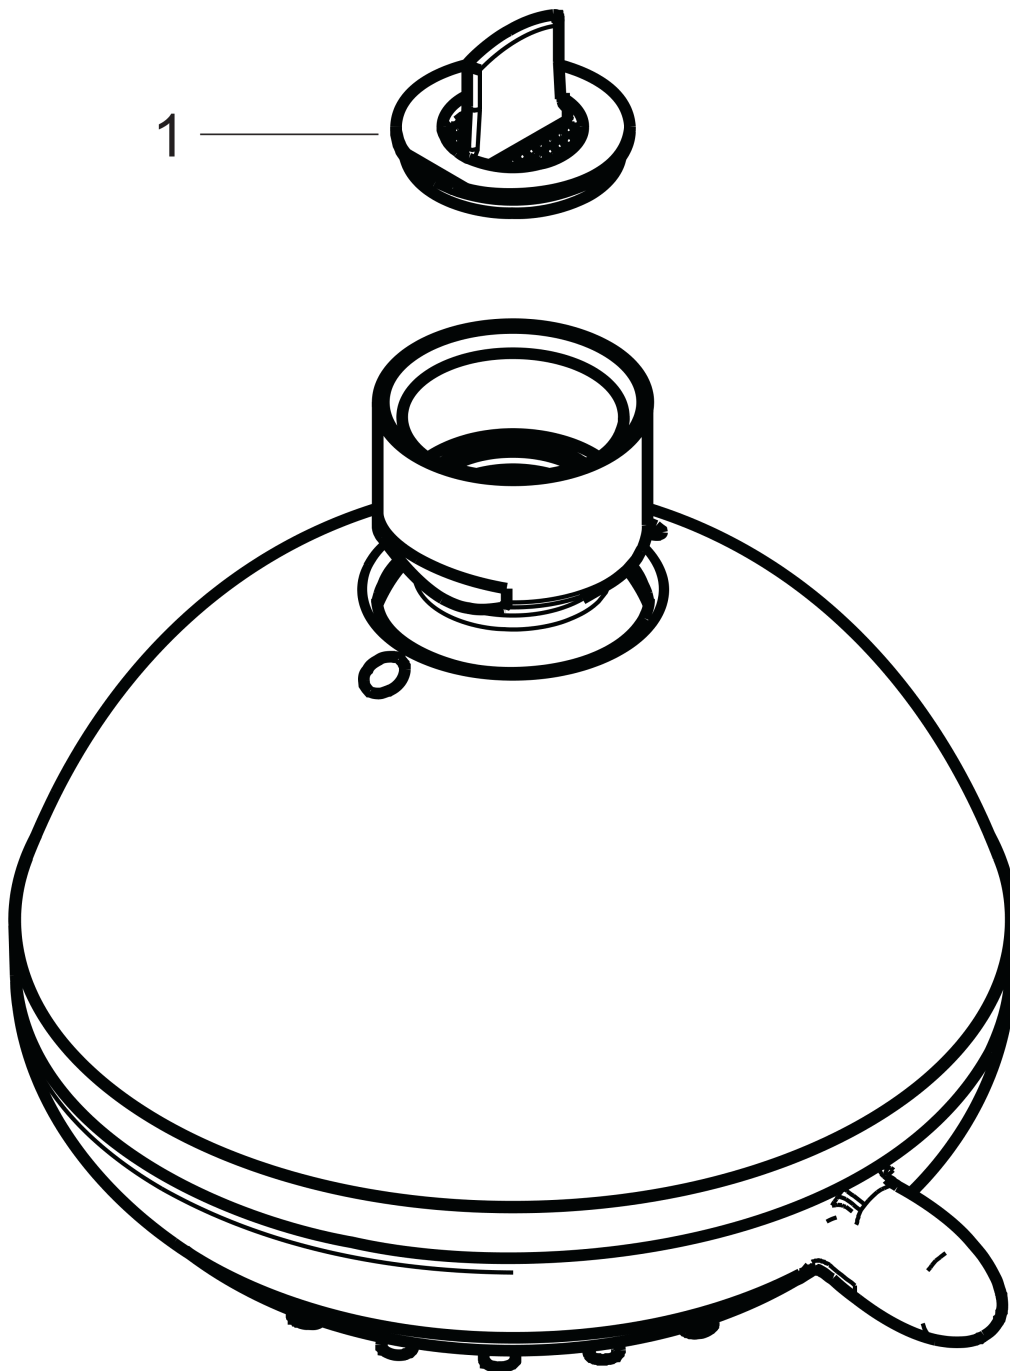

Crometta 85
Crometta 85 Green 1jet overhead shower
 Surfaces: **chrome** Article Number: **28423000**

Description

product features

- shower head size: 85 mm
- spray type: Normal spray
- flow rate normal spray (at 0.3 MPa): 6 l/min
- grey spray disc
- material spray disc: plastic
- installation type: ceiling or wall
- connection thread G ½
- connection dimension: DN15
- P-IX 19375/IZ
- WRAS 1209330

Optional Accessoires

- Shower arm 128 mm (#27411XXX)

Technology

Certificates

Product image

Scale drawing

Flowchart

The consumption was measured in combination with the appropriate fittings (thermostat/mixer/in-wall valve) to reflect actual application in practice.

Crometta 85
Crometta 85 Green 1jet overhead shower
Surfaces: **chrome** Article Number: **28423000**

Exploded Drawing

Year of production: >02/08

Crometta 85
Crometta 85 Green 1jet overhead shower
Surfaces: **chrome** Article Number: **28423000**