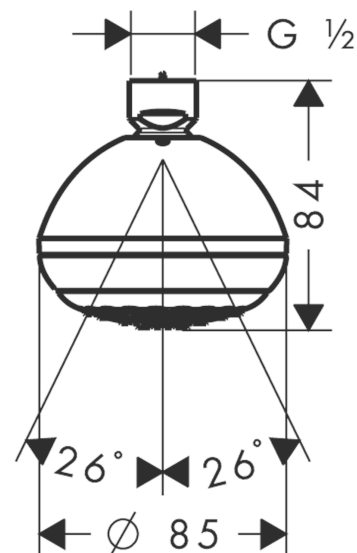

Crometta 85
Crometta 85 Green 1jet overhead shower
 Surfaces: **chrome** Article Number: **28423000**

Description

product features

- shower head size: 85 mm
- spray type: Normal spray
- flow rate normal spray (at 0.3 MPa): 6 l/min
- grey spray disc
- material spray disc: plastic
- installation type: ceiling or wall
- connection thread G ½
- connection dimension: DN15
- P-IX 19375/IZ
- WRAS 1209330

Optional Accessoires

- Shower arm 128 mm (#27411XXX)

Technology

Certificates

Product image

Scale drawing

Flowchart

The consumption was measured in combination with the appropriate fittings (thermostat/mixer/in-wall valve) to reflect actual application in practice.