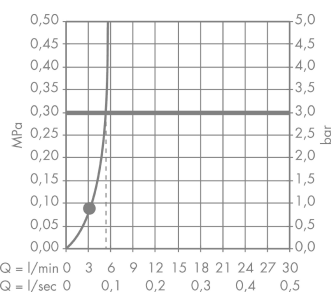

Crometta 85
Crometta 85 Green 1jet overhead shower
 Surfaces: **chrome** Article Number: **28423000**

Description

product features

- shower head size: 85 mm
- spray type: Normal spray
- flow rate normal spray (at 0.3 MPa): 6 l/min
- grey spray disc
- material spray disc: plastic
- installation type: ceiling or wall
- connection thread G ½
- connection dimension: DN15
- P-IX 19375/IZ
- WRAS 1209330

Optional Accessoires

- Shower arm 128 mm (#27411XXX)

Technology

Certificates

Product image

Scale drawing

Flowchart

The consumption was measured in combination with the appropriate fittings (thermostat/mixer/in-wall valve) to reflect actual application in practice.