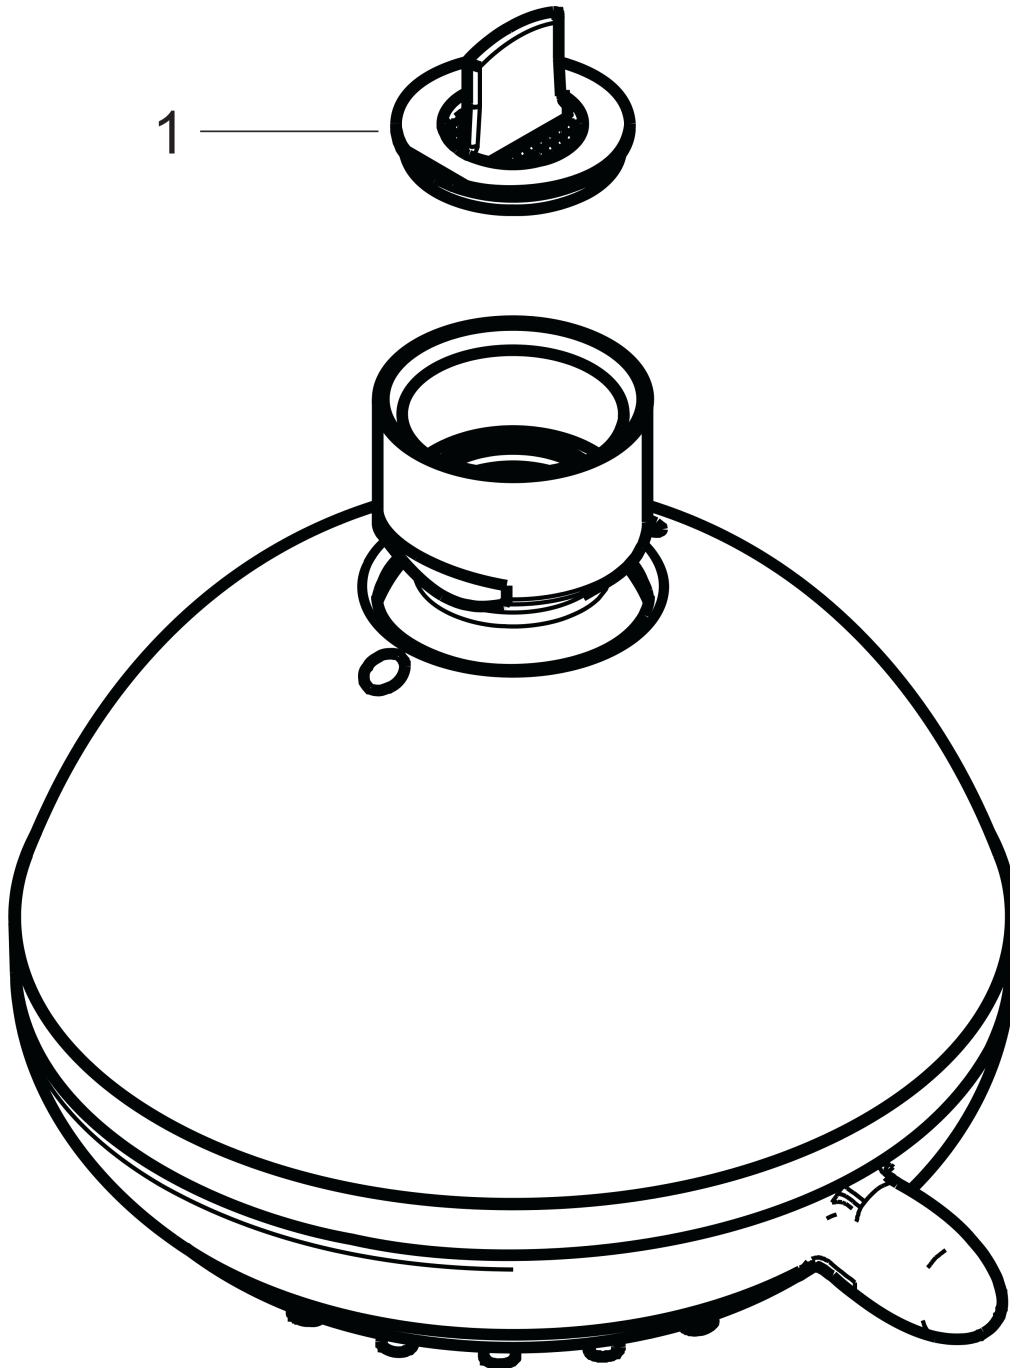

Crometta 85

Crometta 85 Variojet overhead shower

Surfaces: **chrome** Article Number: **28424000**

Description

product features

- shower head size: 85 mm
- spray type: Normal spray, Vario spray
- flow rate normal spray (at 0.3 MPa): 18 l/min
- flow rate at 0.3 MPa approx. 14 l/min
- spray type alternation: adjustment with shift on overhead shower
- grey spray disc
- material spray disc: plastic
- installation type: ceiling or wall
- connection thread G ½
- connection dimension: DN15
- WRAS 1209330

Optional Accessoires

- Shower arm 128 mm (#27411XXX)

Technology

Certificates

Product image

Scale drawing

Crometta 85

Crometta 85 Variojet overhead shower

Surfaces: **chrome** Article Number: **28424000**

Flowchart

The consumption was measured in combination with the appropriate fittings (thermostat/mixer/in-wall valve) to reflect actual application in practice.

Crometta 85
Crometta 85 Variojet overhead shower
Surfaces: **chrome** Article Number: **28424000**

Exploded Drawing

Year of production: >02/08

Crometta 85**Crometta 85 Variojet overhead shower**Surfaces: **chrome** Article Number: **28424000****Spare part list**