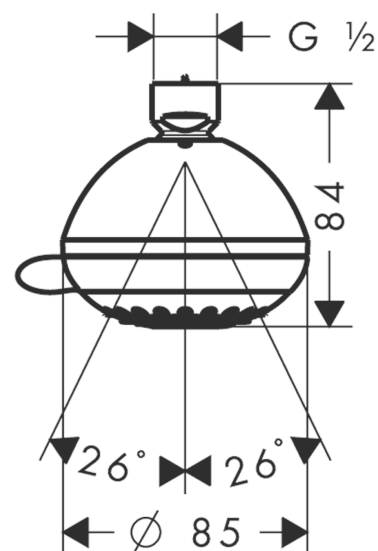

Crometta 85

Crometta 85 Variojet overhead shower

Surfaces: **chrome** Article Number: **28424000**

Description

product features

- shower head size: 85 mm
- spray type: Normal spray, Vario spray
- flow rate normal spray (at 0.3 MPa): 18 l/min
- flow rate at 0.3 MPa approx. 14 l/min
- spray type alternation: adjustment with shift on overhead shower
- grey spray disc
- material spray disc: plastic
- installation type: ceiling or wall
- connection thread G ½
- connection dimension: DN15
- WRAS 1209330

Optional Accessoires

- Shower arm 128 mm (#27411XXX)

Technology

Certificates

Product image

Scale drawing

Crometta 85

Crometta 85 Variojet overhead shower

Surfaces: **chrome** Article Number: **28424000**

Flowchart

The consumption was measured in combination with the appropriate fittings (thermostat/mixer/in-wall valve) to reflect actual application in practice.