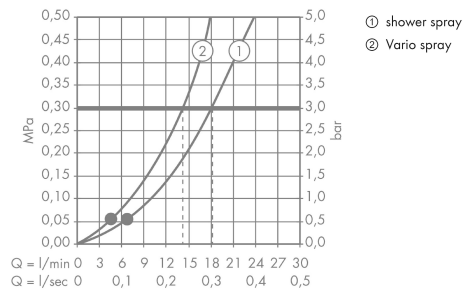

Crometta 85

Crometta 85 Variojet overhead shower

Surfaces: **chrome** Article Number: **28424000**

Description

product features

- shower head size: 85 mm
- spray type: Normal spray, Vario spray
- flow rate normal spray (at 0.3 MPa): 18 l/min
- flow rate at 0.3 MPa approx. 14 l/min
- spray type alternation: adjustment with shift on overhead shower
- grey spray disc
- material spray disc: plastic
- installation type: ceiling or wall
- connection thread G ½
- connection dimension: DN15
- WRAS 1209330

Optional Accessoires

- Shower arm 128 mm (#27411XXX)

Technology

Certificates

Product image

Scale drawing

Crometta 85

Crometta 85 Variojet overhead shower

Surfaces: **chrome** Article Number: **28424000**

Flowchart

The consumption was measured in combination with the appropriate fittings (thermostat/mixer/in-wall valve) to reflect actual application in practice.