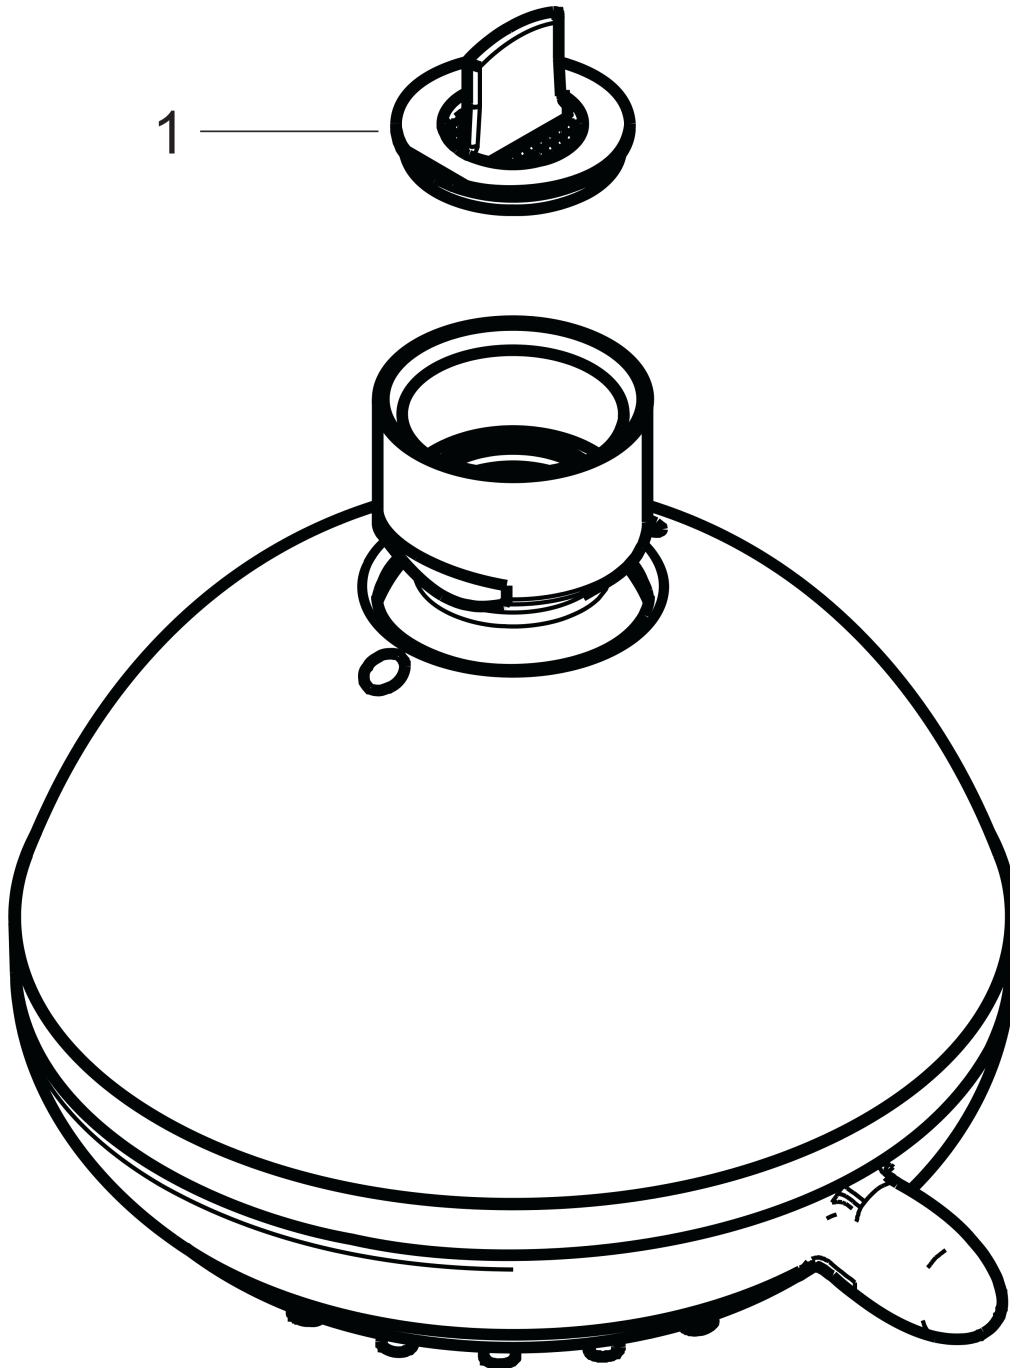

Crometta 85

Crometta 85 Multi overhead shower

Surfaces: **chrome** Article Number: **28425000**

Description

product features

- shower head size: 85 mm
- spray type: Normal spray, Mono, Massage spray
- flow rate Mono spray (at 0.3 MPa): 13 l/min
- flow rate normal spray (at 0.3 MPa): 15 l/min
- flow rate massage spray (at 0.3 MPa): 13 l/min
- spray type alternation: adjustment with shift on overhead shower
- grey spray disc
- material spray disc: plastic
- installation type: ceiling or wall
- connection thread G ½
- connection dimension: DN15
- WRAS 1209330

Optional Accessoires

- Shower arm 128 mm (#27411XXX)

Technology

Certificates

Product image

Scale drawing

Crometta 85

Crometta 85 Multi overhead shower

Surfaces: **chrome** Article Number: **28425000**

Flowchart

The consumption was measured in combination with the appropriate fittings (thermostat/mixer/in-wall valve) to reflect actual application in practice.

Crometta 85
Crometta 85 Multi overhead shower
Surfaces: **chrome** Article Number: **28425000**

Exploded Drawing

Year of production: >02/08

Crometta 85
Crometta 85 Multi overhead shower
Surfaces: **chrome** Article Number: **28425000**