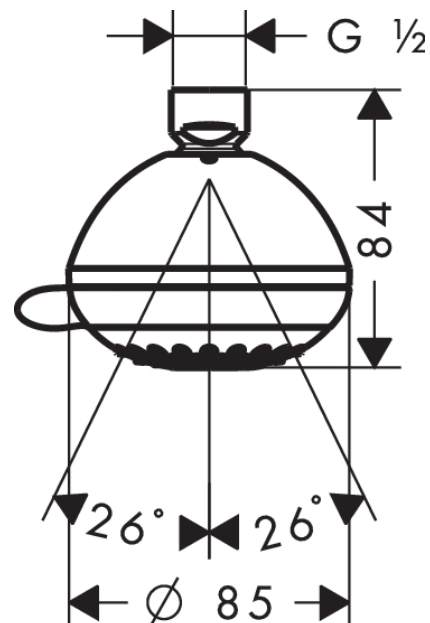

Crometta 85

Crometta 85 Multi overhead shower

Surfaces: **chrome** Article Number: **28425000**

Description

product features

- shower head size: 85 mm
- spray type: Normal spray, Mono, Massage spray
- flow rate Mono spray (at 0.3 MPa): 13 l/min
- flow rate normal spray (at 0.3 MPa): 15 l/min
- flow rate massage spray (at 0.3 MPa): 13 l/min
- spray type alternation: adjustment with shift on overhead shower
- grey spray disc
- material spray disc: plastic
- installation type: ceiling or wall
- connection thread G ½
- connection dimension: DN15
- WRAS 1209330

Optional Accessoires

- Shower arm 128 mm (#27411XXX)

Technology

Certificates

Product image

Scale drawing

Crometta 85

Crometta 85 Multi overhead shower

Surfaces: **chrome** Article Number: **28425000**

Flowchart

The consumption was measured in combination with the appropriate fittings (thermostat/mixer/in-wall valve) to reflect actual application in practice.