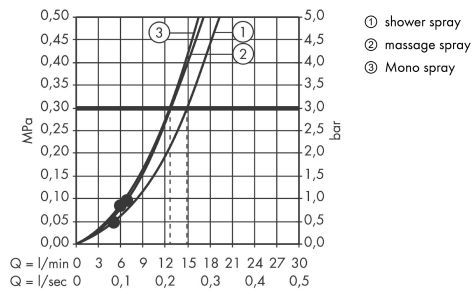

Crometta 85

Crometta 85 Multi overhead shower

Surfaces: **chrome** Article Number: **28425000**

Description

product features

- shower head size: 85 mm
- spray type: Normal spray, Mono, Massage spray
- flow rate Mono spray (at 0.3 MPa): 13 l/min
- flow rate normal spray (at 0.3 MPa): 15 l/min
- flow rate massage spray (at 0.3 MPa): 13 l/min
- spray type alternation: adjustment with shift on overhead shower
- grey spray disc
- material spray disc: plastic
- installation type: ceiling or wall
- connection thread G ½
- connection dimension: DN15
- WRAS 1209330

Optional Accessoires

- Shower arm 128 mm (#27411XXX)

Technology

Certificates

Product image

Scale drawing

Crometta 85

Crometta 85 Multi overhead shower

Surfaces: **chrome** Article Number: **28425000**

Flowchart

The consumption was measured in combination with the appropriate fittings (thermostat/mixer/in-wall valve) to reflect actual application in practice.