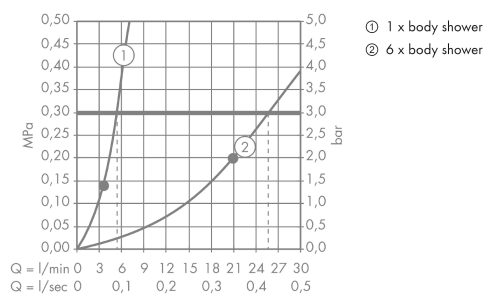

Flowchart

The consumption was measured in combination with the appropriate fittings (thermostat/mixer/in-wall valve) to reflect actual application in practice.