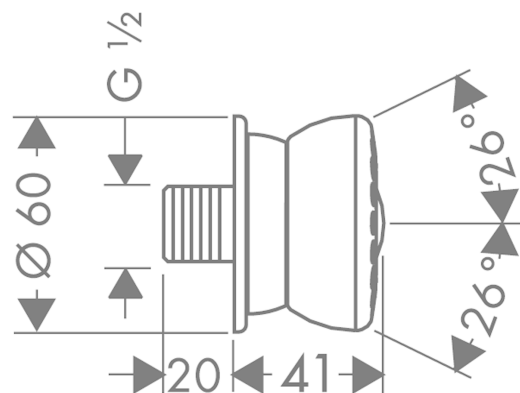

Bodyvette 1jet body shower

Surfaces: **chrome** Article Number: **28466000**

Description

product features

- side shower angle adjustable
- spray type: Normal spray
- flow rate normal spray (at 0.3 MPa): 6 l/min
- grey spray disc
- connection thread: G 1/2
- connection dimension: DN15
- WRAS 1209358

Technology

Certificates

Product image

Scale drawing