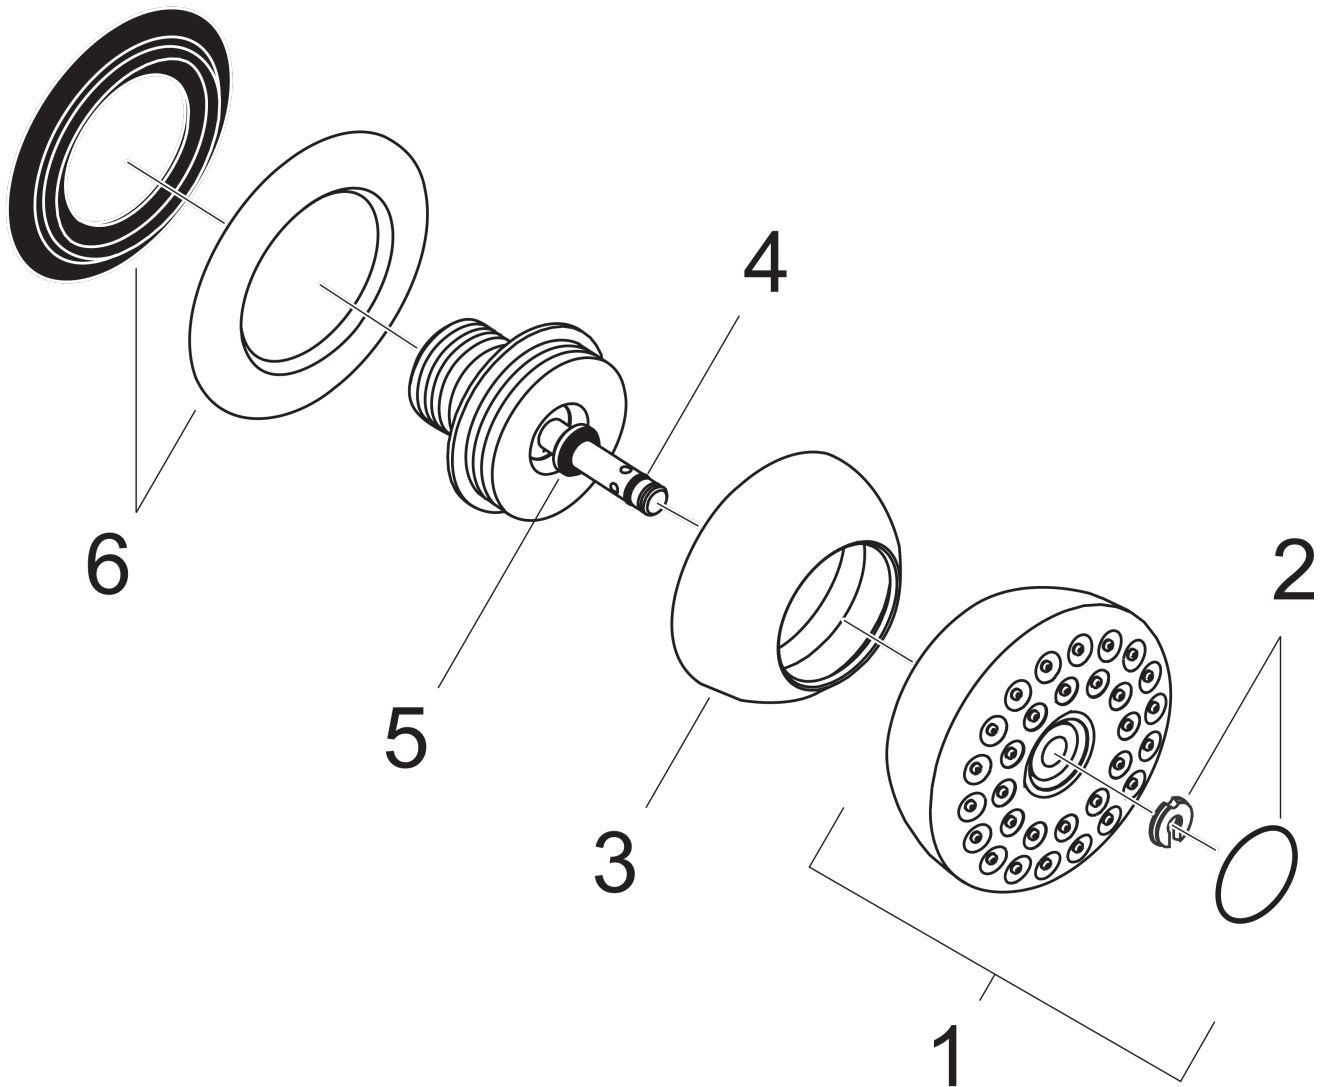

#### product features

- side shower angle adjustable
- spray type: Normal spray
- flow rate normal spray (at 0.3 MPa): 6 l/min
- grey spray disc
- connection thread: G 1/2
- connection dimension: DN15
- WRAS 1209358

### Scale drawing

### Flowchart

The consumption was measured in combination with the appropriate fittings (thermostat/mixer/in-wall valve) to reflect actual application in practice.

### Exploded Drawing

Year of production: >06/95

**Bodyvette 1jet body shower**

Surfaces: **chrome** Article Number: **28466000**

**Spare part list**

Year of production: >**06/95**

Pos.	Description	Article Number	PC	PU
1	spray head cpl.	97471000	-	1
2	cover pale grey	97404000	-	1
3	base body	97521000	-	1
4	O-ring 3,5x1,5	98105000	-	1
5	O-ring 6x1,5	98107000	-	1
6	escutcheon	95060000	-	1