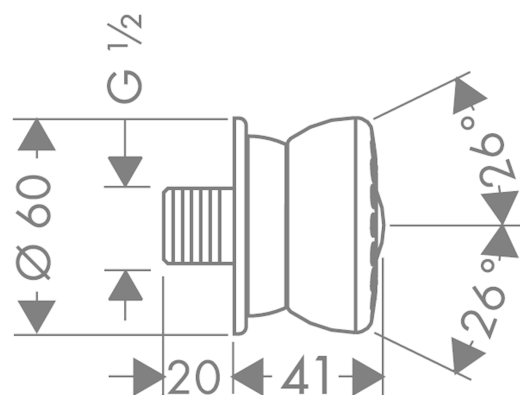

Bodyvette stop 1jet body shower

Surfaces: **chrome** Article Number: **28467000**

Description

product features

- side shower angle adjustable
- spray type: Normal spray
- flow rate normal spray (at 0.3 MPa): 6 l/min
- grey spray disc
- connection thread: G 1/2
- connection dimension: DN15
- WRAS 1209358

Technology

Certificates

Product image

Scale drawing

Flowchart

The consumption was measured in combination with the appropriate fittings (thermostat/mixer/in-wall valve) to reflect actual application in practice.

Bodyvette stop 1jet body shower

Surfaces: **chrome** Article Number: **28467000**

Exploded Drawing

Year of production: >02/98

Bodyvette stop 1jet body shower

Surfaces: **chrome** Article Number: **28467000**

Spare part list

Year of production: >02/98

Pos.	Description	Article Number	PC	PU
1	spray head cpl.	97472000	-	1
2	escutcheon	95060000	-	1
3	cover pale grey	97404000	-	1
4	O-ring 3,5x1,5	98105000	-	1
5	base body	97521000	-	1