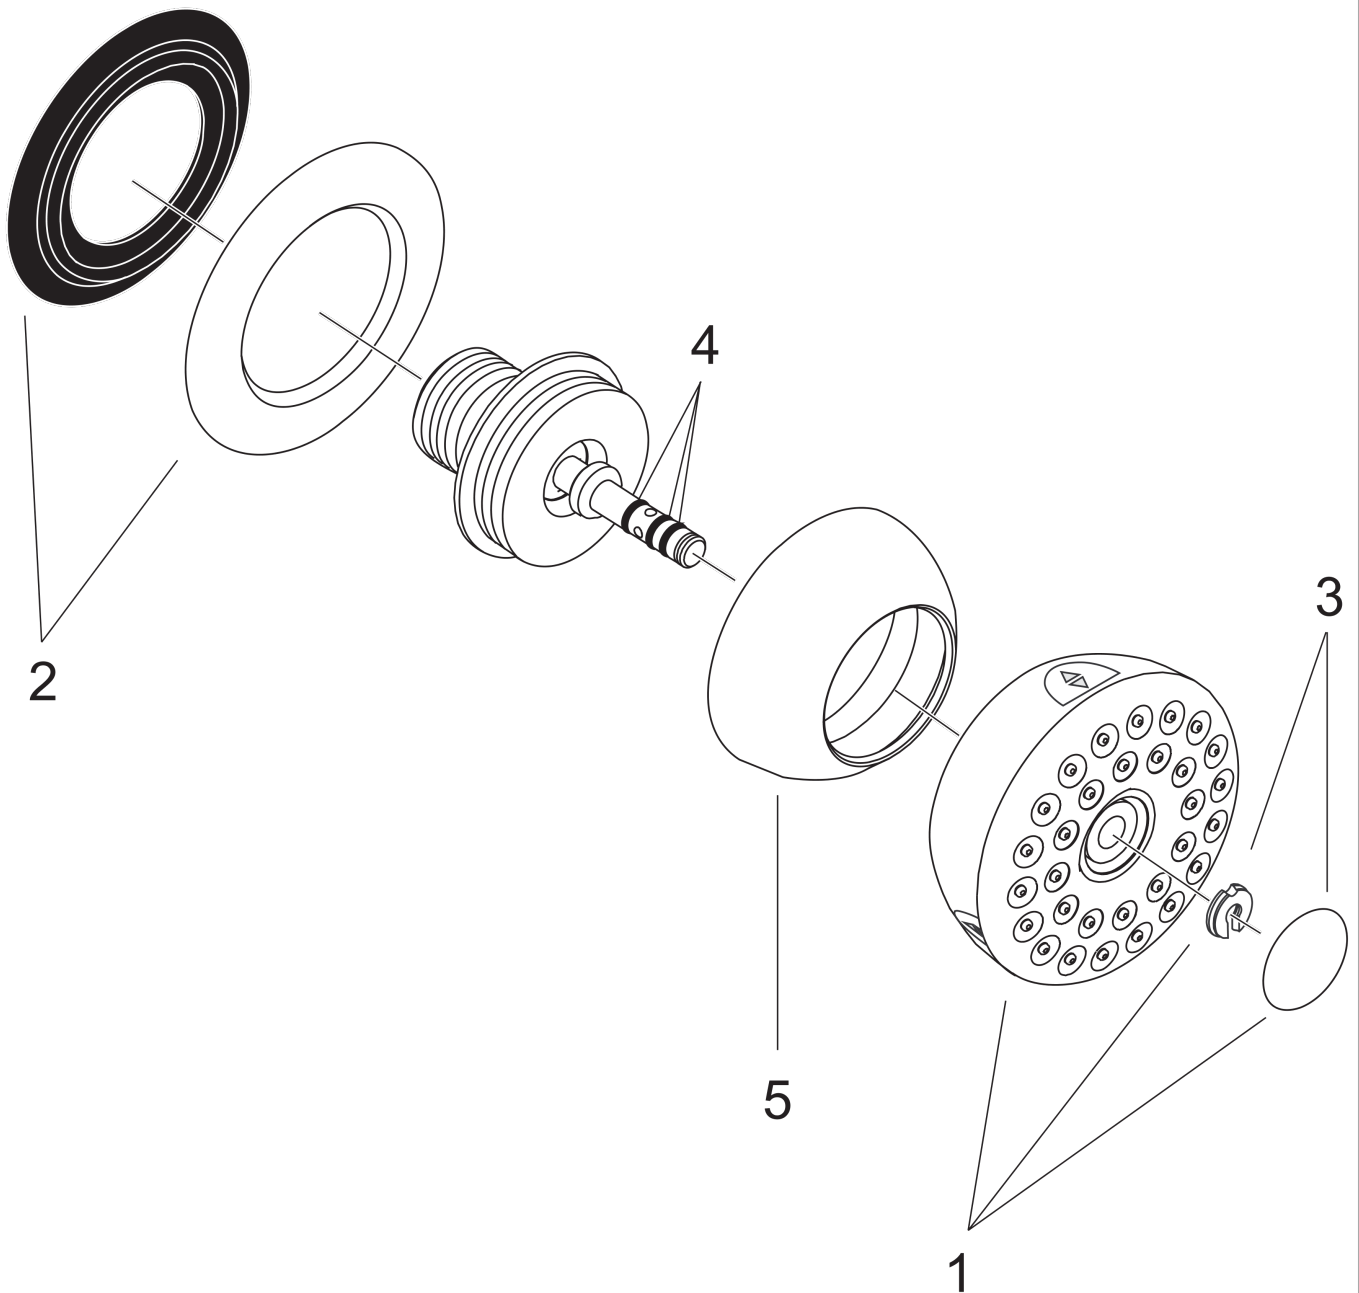

Bodyvette stop 1jet body shower

Surfaces: **chrome** Article Number: **28467000**

Description

product features

- side shower angle adjustable
- spray type: Normal spray
- flow rate normal spray (at 0.3 MPa): 6 l/min
- grey spray disc
- connection thread: G 1/2
- connection dimension: DN15
- WRAS 1209358

Technology

Certificates

Product image

Scale drawing

Flowchart

The consumption was measured in combination with the appropriate fittings (thermostat/mixer/in-wall valve) to reflect actual application in practice.

Bodyvette stop 1jet body shower

Surfaces: **chrome** Article Number: **28467000**

Exploded Drawing

Year of production: >02/98

Bodyvette stop 1jet body shower

Surfaces: **chrome** Article Number: **28467000**

Spare part list

Year of production: >02/98

Pos.	Description	Article Number	PC	PU
1	spray head cpl.	97472000	-	1
2	escutcheon	95060000	-	1
3	cover pale grey	97404000	-	1
4	O-ring 3,5x1,5	98105000	-	1
5	base body	97521000	-	1