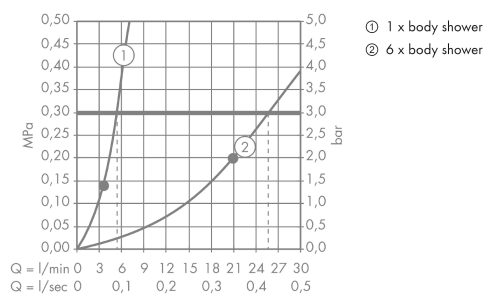

Bodyvette stop 1jet body shower

Surfaces: **chrome** Article Number: **28467000**

Description

product features

- side shower angle adjustable
- spray type: Normal spray
- flow rate normal spray (at 0.3 MPa): 6 l/min
- grey spray disc
- connection thread: G 1/2
- connection dimension: DN15
- WRAS 1209358

Technology

Certificates

Product image

Scale drawing

Flowchart

The consumption was measured in combination with the appropriate fittings (thermostat/mixer/in-wall valve) to reflect actual application in practice.