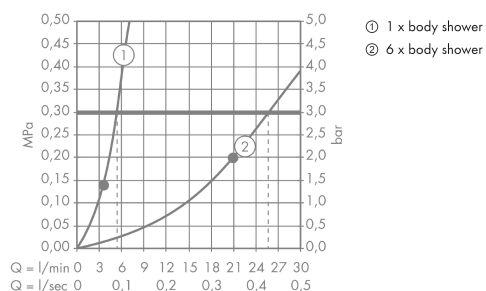

Body shower 1jet

Surfaces: **chrome** Article Number: **28464000**

Description

product features

- 65 mm large side shower
- side shower angle adjustable
- rosette: circular
- spray type: Normal spray
- flow rate normal spray (at 0.3 MPa): 5 l/min
- grey spray disc
- connection thread: G 1/2
- suitable for continuous flow water heaters
- connection dimension: DN15
- WRAS 1209358

Technology

Certificates

Product image

Scale drawing

Flowchart

The consumption was measured in combination with the appropriate fittings (thermostat/mixer/in-wall valve) to reflect actual application in practice.