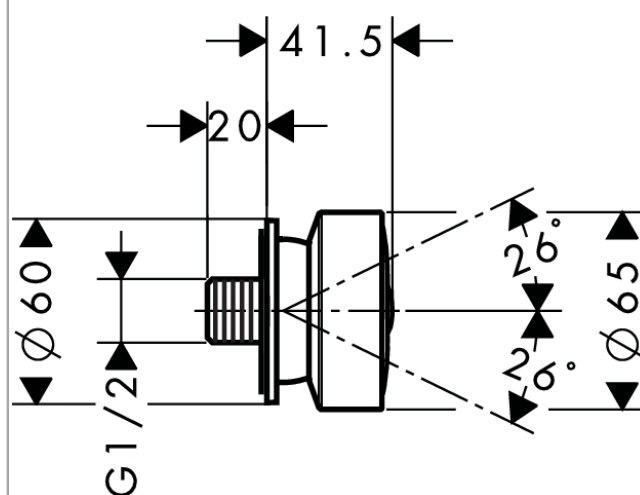

Body shower 1jet

Surfaces: **chrome** Article Number: **28464000**

Description

product features

- 65 mm large side shower
- side shower angle adjustable
- rosette: circular
- spray type: Normal spray
- flow rate normal spray (at 0.3 MPa): 5 l/min
- grey spray disc
- connection thread: G 1/2
- suitable for continuous flow water heaters
- connection dimension: DN15
- WRAS 1209358

Technology

Certificates

Product image

Scale drawing

Flowchart

The consumption was measured in combination with the appropriate fittings (thermostat/mixer/in-wall valve) to reflect actual application in practice.

Body shower 1jet

Surfaces: **chrome**

Article Number: **28464000**

Exploded Drawing

Year of production: >03/07

Body shower 1jet

Surfaces: **chrome** Article Number: **28464000**

Spare part list

Year of production: >03/07

Pos.	Description	Article Number	PC	PU
1	spray head cpl.	98859000	-	1
2	cover	98943000	-	1
3	base body	97521000	-	1
4	O-ring 3x1,5	98104000	-	1
5	escutcheon	95060000	-	1