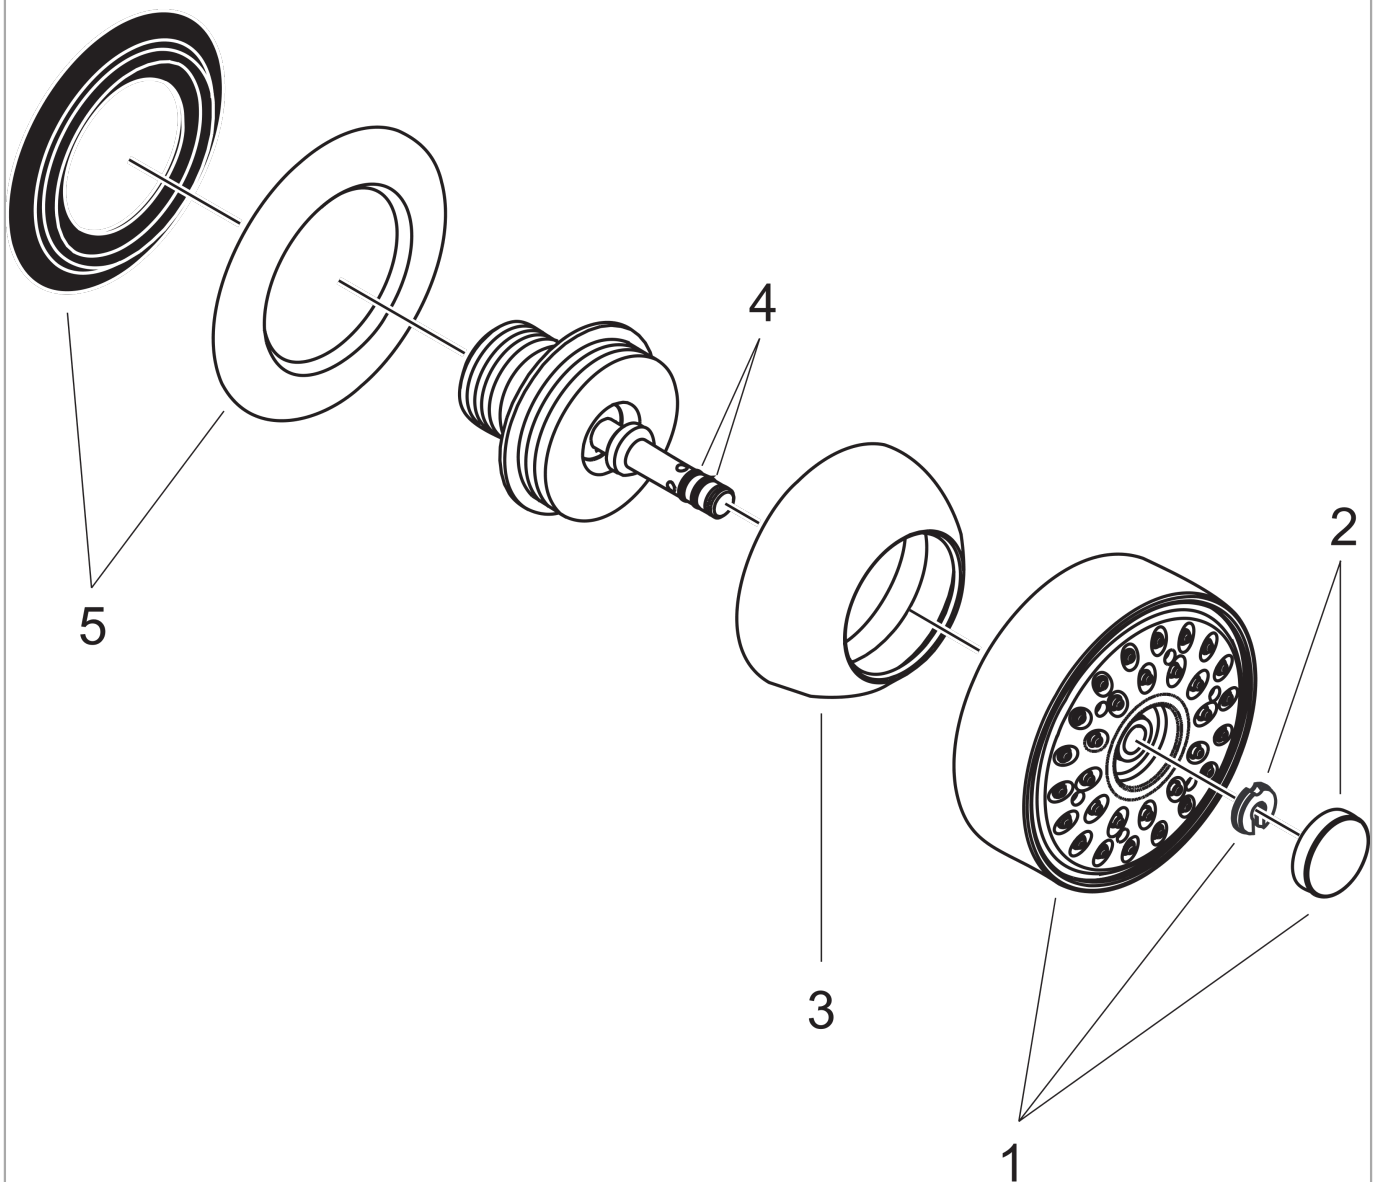

Body shower 1jet

Surfaces: **chrome** Article Number: **28464000**

Description

product features

- 65 mm large side shower
- side shower angle adjustable
- rosette: circular
- spray type: Normal spray
- flow rate normal spray (at 0.3 MPa): 5 l/min
- grey spray disc
- connection thread: G 1/2
- suitable for continuous flow water heaters
- connection dimension: DN15
- WRAS 1209358

Technology

Certificates

Product image

Scale drawing

Flowchart

The consumption was measured in combination with the appropriate fittings (thermostat/mixer/in-wall valve) to reflect actual application in practice.

Body shower 1jet

Surfaces: **chrome**

Article Number: **28464000**

Exploded Drawing

Year of production: >03/07

Body shower 1jet

Surfaces: **chrome** Article Number: **28464000**

Spare part list

Year of production: >03/07

Pos.	Description	Article Number	PC	PU
1	spray head cpl.	98859000	-	1
2	cover	98943000	-	1
3	base body	97521000	-	1
4	O-ring 3x1,5	98104000	-	1
5	escutcheon	95060000	-	1