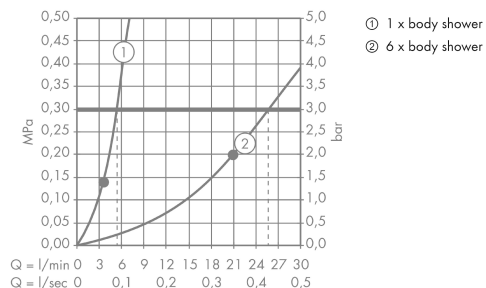

Body shower 1jet

Surfaces: **chrome** Article Number: **28469000**

Description

product features

- 65 mm large side shower
- side shower angle adjustable
- rosette: angular
- spray type: Normal spray
- flow rate normal spray (at 0.3 MPa): 5 l/min
- grey spray disc
- connection thread: G 1/2
- suitable for continuous flow water heaters
- connection dimension: DN15
- WRAS 1209358

Technology

Certificates

Product image

Scale drawing

Flowchart

The consumption was measured in combination with the appropriate fittings (thermostat/mixer/in-wall valve) to reflect actual application in practice.