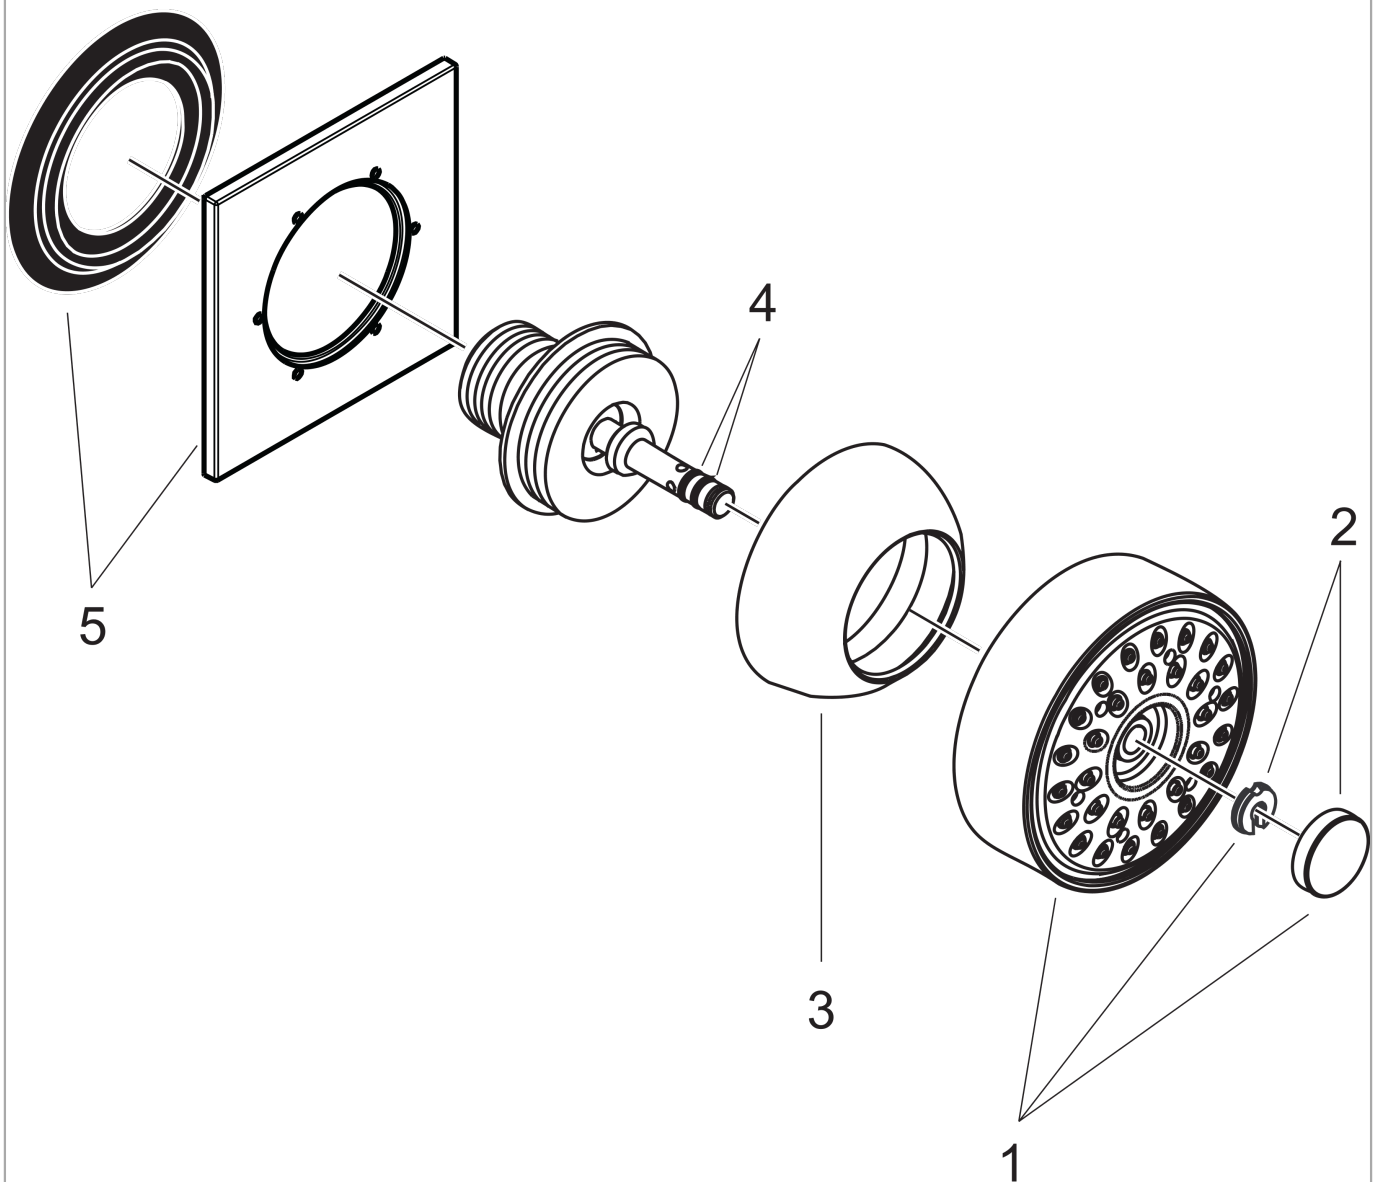

Body shower 1jet

Surfaces: **chrome** Article Number: **28469000**

Description

product features

- 65 mm large side shower
- side shower angle adjustable
- rosette: angular
- spray type: Normal spray
- flow rate normal spray (at 0.3 MPa): 5 l/min
- grey spray disc
- connection thread: G 1/2
- suitable for continuous flow water heaters
- connection dimension: DN15
- WRAS 1209358

Technology

Certificates

Product image

Scale drawing

Flowchart

The consumption was measured in combination with the appropriate fittings (thermostat/mixer/in-wall valve) to reflect actual application in practice.

Body shower 1jet

Surfaces: **chrome**

Article Number: **28469000**

Exploded Drawing

Year of production: >03/07

Body shower 1jet

Surfaces: **chrome** Article Number: **28469000**

Spare part list

Year of production: >03/07

| Pos. | Description | Article Number | PC | PU |
|------|-----------------|----------------|----|----|
| 1 | spray head cpl. | 98859000 | - | 1 |
| 2 | cover | 98943000 | - | 1 |
| 3 | base body | 97521000 | - | 1 |
| 4 | O-ring 3x1,5 | 98104000 | - | 1 |
| 5 | escutcheon | 98858000 | - | 1 |