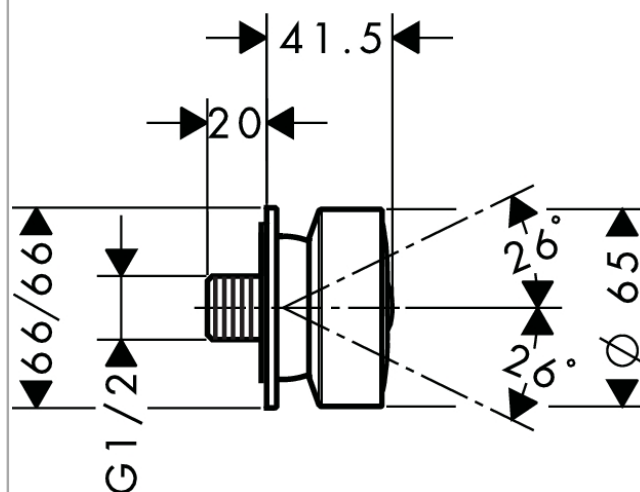

Body shower 1jet

Surfaces: **chrome** Article Number: **28469000**

Description

product features

- 65 mm large side shower
- side shower angle adjustable
- rosette: angular
- spray type: Normal spray
- flow rate normal spray (at 0.3 MPa): 5 l/min
- grey spray disc
- connection thread: G 1/2
- suitable for continuous flow water heaters
- connection dimension: DN15
- WRAS 1209358

Technology

Certificates

Product image

Scale drawing

Flowchart

The consumption was measured in combination with the appropriate fittings (thermostat/mixer/in-wall valve) to reflect actual application in practice.

Body shower 1jet

Surfaces: **chrome**

Article Number: **28469000**

Exploded Drawing

Year of production: >03/07

Body shower 1jet

Surfaces: **chrome** Article Number: **28469000**

Spare part list

Year of production: >03/07

| Pos. | Description | Article Number | PC | PU |
|------|-----------------|----------------|----|----|
| 1 | spray head cpl. | 98859000 | - | 1 |
| 2 | cover | 98943000 | - | 1 |
| 3 | base body | 97521000 | - | 1 |
| 4 | O-ring 3x1,5 | 98104000 | - | 1 |
| 5 | escutcheon | 98858000 | - | 1 |