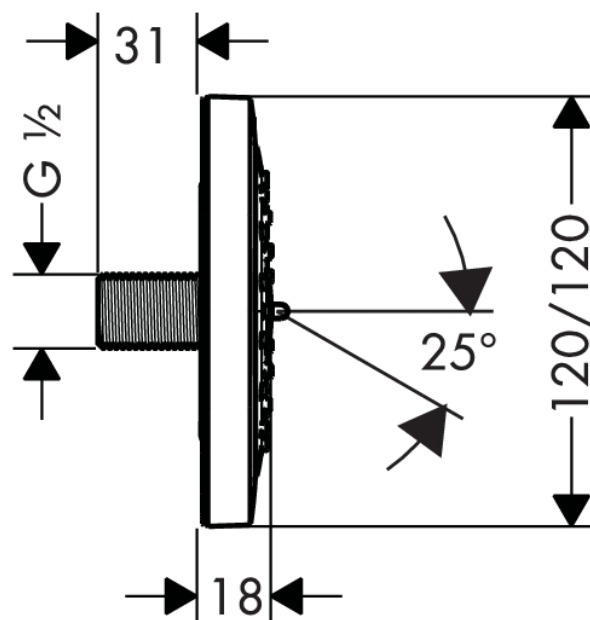

Scale drawing