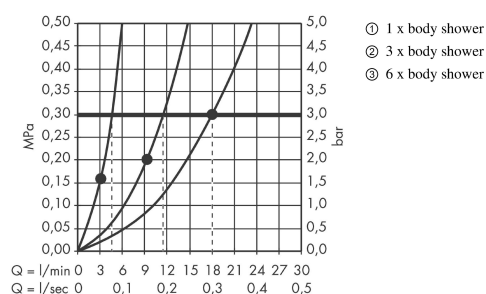

Flowchart

The consumption was measured in combination with the appropriate fittings (thermostat/mixer/ in-wall valve) to reflect actual application in practice.