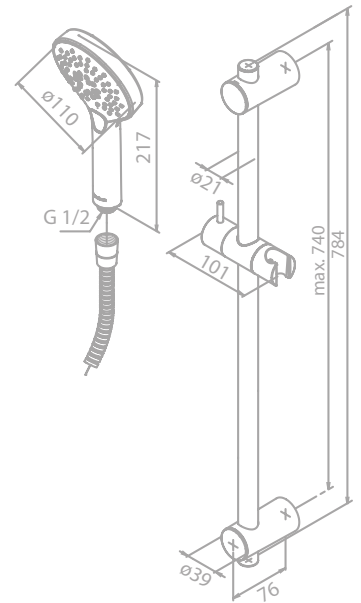

# SILHOUET SHOWER

## Silhouet Flex

**Article no.:** 76688.61

**Finish:** Matt black

### Standard features:

- 1500 mm shower hose in metal
- Flexible fastening in both ends of the rail
- 3 spray modes

### Standard features:

- Ceramic cartridge
- 1/2" connection for hand shower hose
- Standard 150 mm centers
- Wall plates & eccentric unions