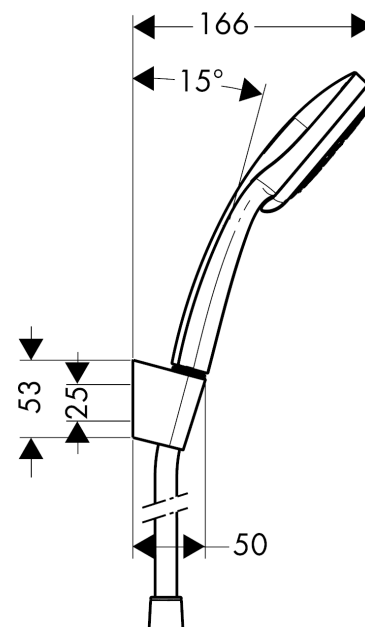

Croma 100

Croma 100 Multi hand shower/ Porter'S shower holder set 1.25 m

Surfaces: **chrome** Article Number: **27593000**

Description

product features

- spray type: Mono, Massage spray, Rain
- spray type adjustment by turning spray disc
- shower head size: 100 mm
- pivot connectors prevent hose from tangling
- maximum flow rate (at 0.3 MPa): 19 l/min
- ACS 13 ACC NY 145, valide jusqu'au 06.05.2018

consists of

- Croma 100 Multi hand shower (#28536XXX)
- Porter'S shower holder (#28331XXX)
- Isiflex shower hose 1.25 m (#28272XXX)

Technology

Certificates

Product image

Scale drawing

Flowchart

The consumption was measured in combination with the appropriate fittings (thermostat/mixer/in-wall valve) to reflect actual application in practice.

Croma 100

Croma 100 Multi hand shower/ Porter'S shower holder set 1.25 m

Surfaces: **chrome** Article Number: **27593000**

Exploded Drawing

Year of production: >10/06

Croma 100

Croma 100 Multi hand shower/ Porter'S shower holder set 1.25 m

Surfaces: **chrome** Article Number: **27593000**

Spare part list

Year of production: >10/06

Pos.	Description	Article Number	PC	PU
1	handshower	28536000	-	1
2	shower holder	28331000	-	1
3	shower hose Isiflex'B 1,25 m	28272000	-	1