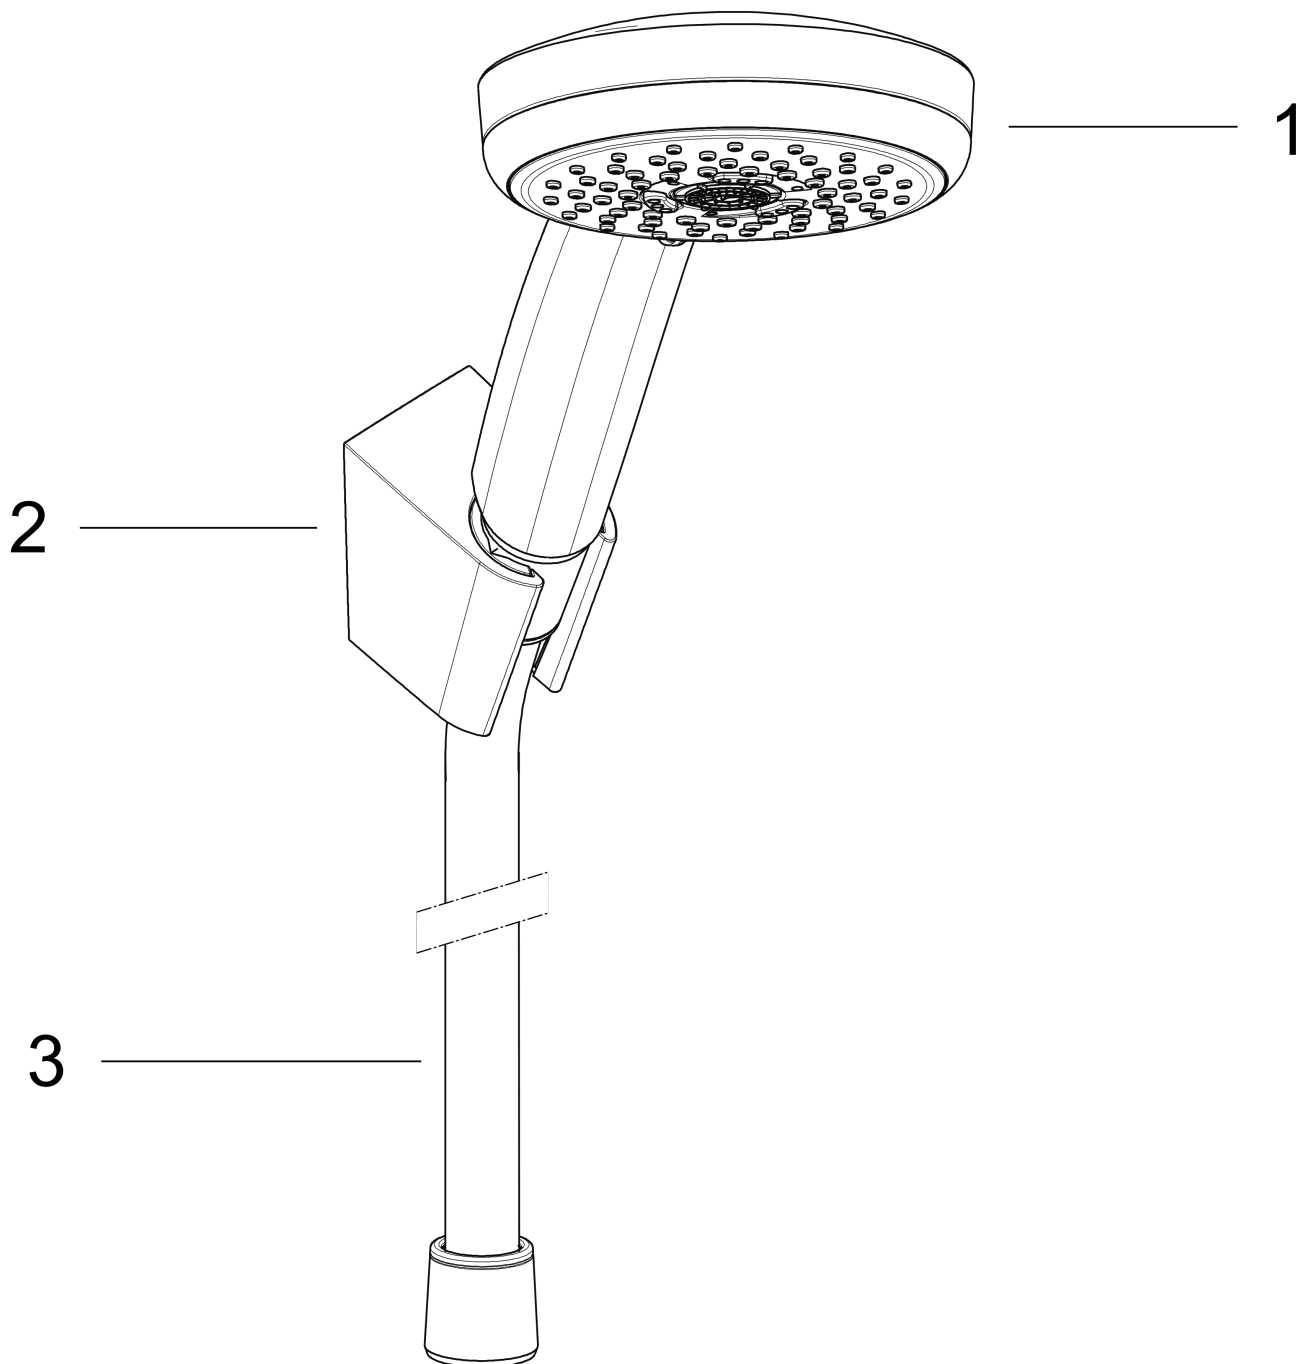

Croma 100

Croma 100 Multi hand shower/ Porter'S shower holder set 1.25 m

Surfaces: **chrome** Article Number: **27593000**

Description

product features

- spray type: Mono, Massage spray, Rain
- spray type adjustment by turning spray disc
- shower head size: 100 mm
- pivot connectors prevent hose from tangling
- maximum flow rate (at 0.3 MPa): 19 l/min
- ACS 13 ACC NY 145, valide jusqu'au 06.05.2018

consists of

- Croma 100 Multi hand shower (#28536XXX)
- Porter'S shower holder (#28331XXX)
- Isiflex shower hose 1.25 m (#28272XXX)

Technology

Certificates

Product image

Scale drawing

Flowchart

The consumption was measured in combination with the appropriate fittings (thermostat/mixer/in-wall valve) to reflect actual application in practice.

Croma 100

Croma 100 Multi hand shower/ Porter'S shower holder set 1.25 m

Surfaces: **chrome** Article Number: **27593000**

Exploded Drawing

Year of production: >10/06

Croma 100

Croma 100 Multi hand shower/ Porter'S shower holder set 1.25 m

Surfaces: **chrome** Article Number: **27593000**

Spare part list

Year of production: >10/06

Pos.	Description	Article Number	PC	PU
1	handshower	28536000	-	1
2	shower holder	28331000	-	1
3	shower hose Isiflex'B 1,25 m	28272000	-	1