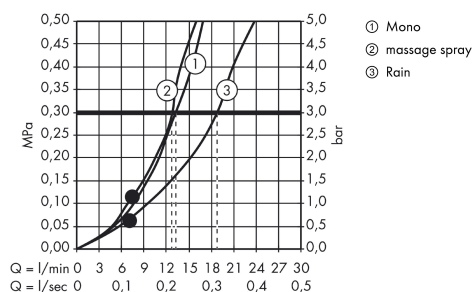

Croma 100

Croma 100 Multi hand shower/ Porter'S shower holder set 1.25 m

Surfaces: **chrome** Article Number: **27593000**

Description

product features

- spray type: Mono, Massage spray, Rain
- spray type adjustment by turning spray disc
- shower head size: 100 mm
- pivot connectors prevent hose from tangling
- maximum flow rate (at 0.3 MPa): 19 l/min
- ACS 13 ACC NY 145, valide jusqu'au 06.05.2018

consists of

- Croma 100 Multi hand shower (#28536XXX)
- Porter'S shower holder (#28331XXX)
- Isiflex shower hose 1.25 m (#28272XXX)

Technology

Certificates

Product image

Scale drawing

Flowchart

The consumption was measured in combination with the appropriate fittings (thermostat/mixer/in-wall valve) to reflect actual application in practice.