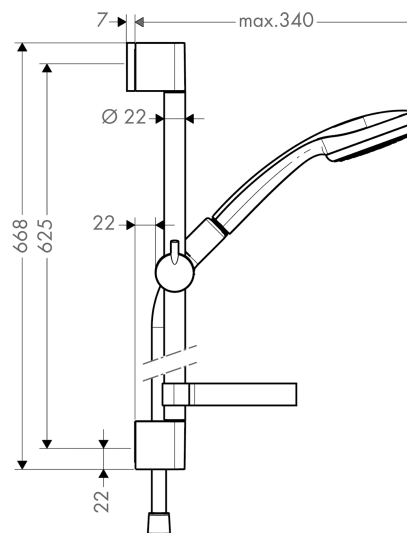

### product features

- spray type: Rain
- shower head size: 100 mm
- pivot connectors prevent hose from tangling
- 90° position adjustable slider, pivots left and right, up and down
- maximum flow rate (at 0.3 MPa): 16 l/min
- chrome-plated wall supports of plastic
- ACS 13 ACC NY 145, valide jusqu'au 06.05.2018

### consists of

- Croma 100 Mono hand shower (#28580XXX)
- Unica'C wall bar 0.65 m (#27611XXX)
- Isiflex shower hose 1.60 m (#28276XXX)
- Casetta'C soap dish (#28678XXX)

### Optional Accessoires

- Wall bar spacer (#97450XXX)

## Scale drawing