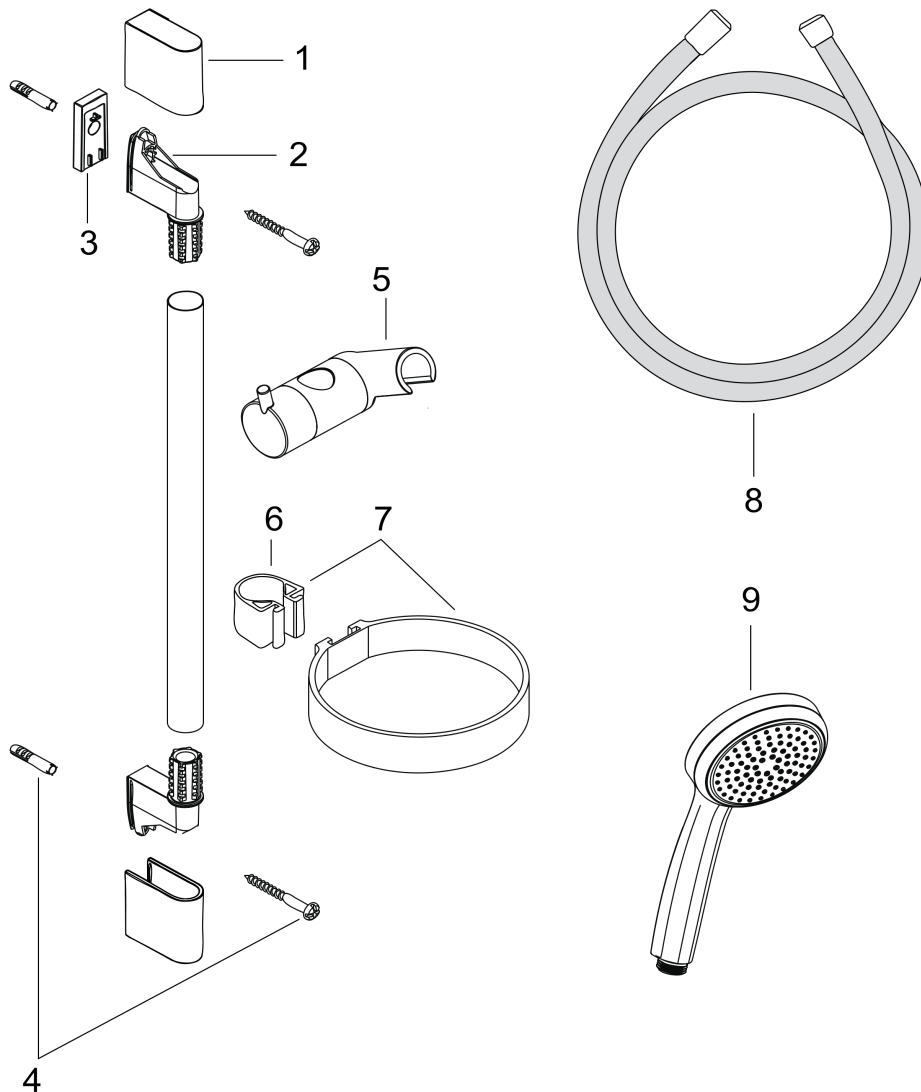

## Installation examples

## Croma 100

Croma 100 Mono hand shower/ Unica'C wall bar 0.65 m set

Surfaces: chrome Article Number: 27717000

### Exploded Drawing

Year of production: >05/11

**Croma 100**

**Croma 100 Mono hand shower/ Unica'C wall bar 0.65 m set**

Surfaces: **chrome** Article Number: **27717000**

**Spare part list**

Year of production: >05/11

Pos.	Description	Article Number	PC	PU
1	cover set	98738000	-	1
2	wall support	96275000	-	1
3	tile-matching-disk	97450000	-	1
4	mounting set	96179000	-	1
5	support, assy	98753000	-	1
6	clip for Casetta, Ø 22 mm	96189000	-	1
7	shelf Casetta	28678000	-	1
8	shower hose Isiflex'B 1,60 m	28276000	-	1
9	handshower	28580000	-	1