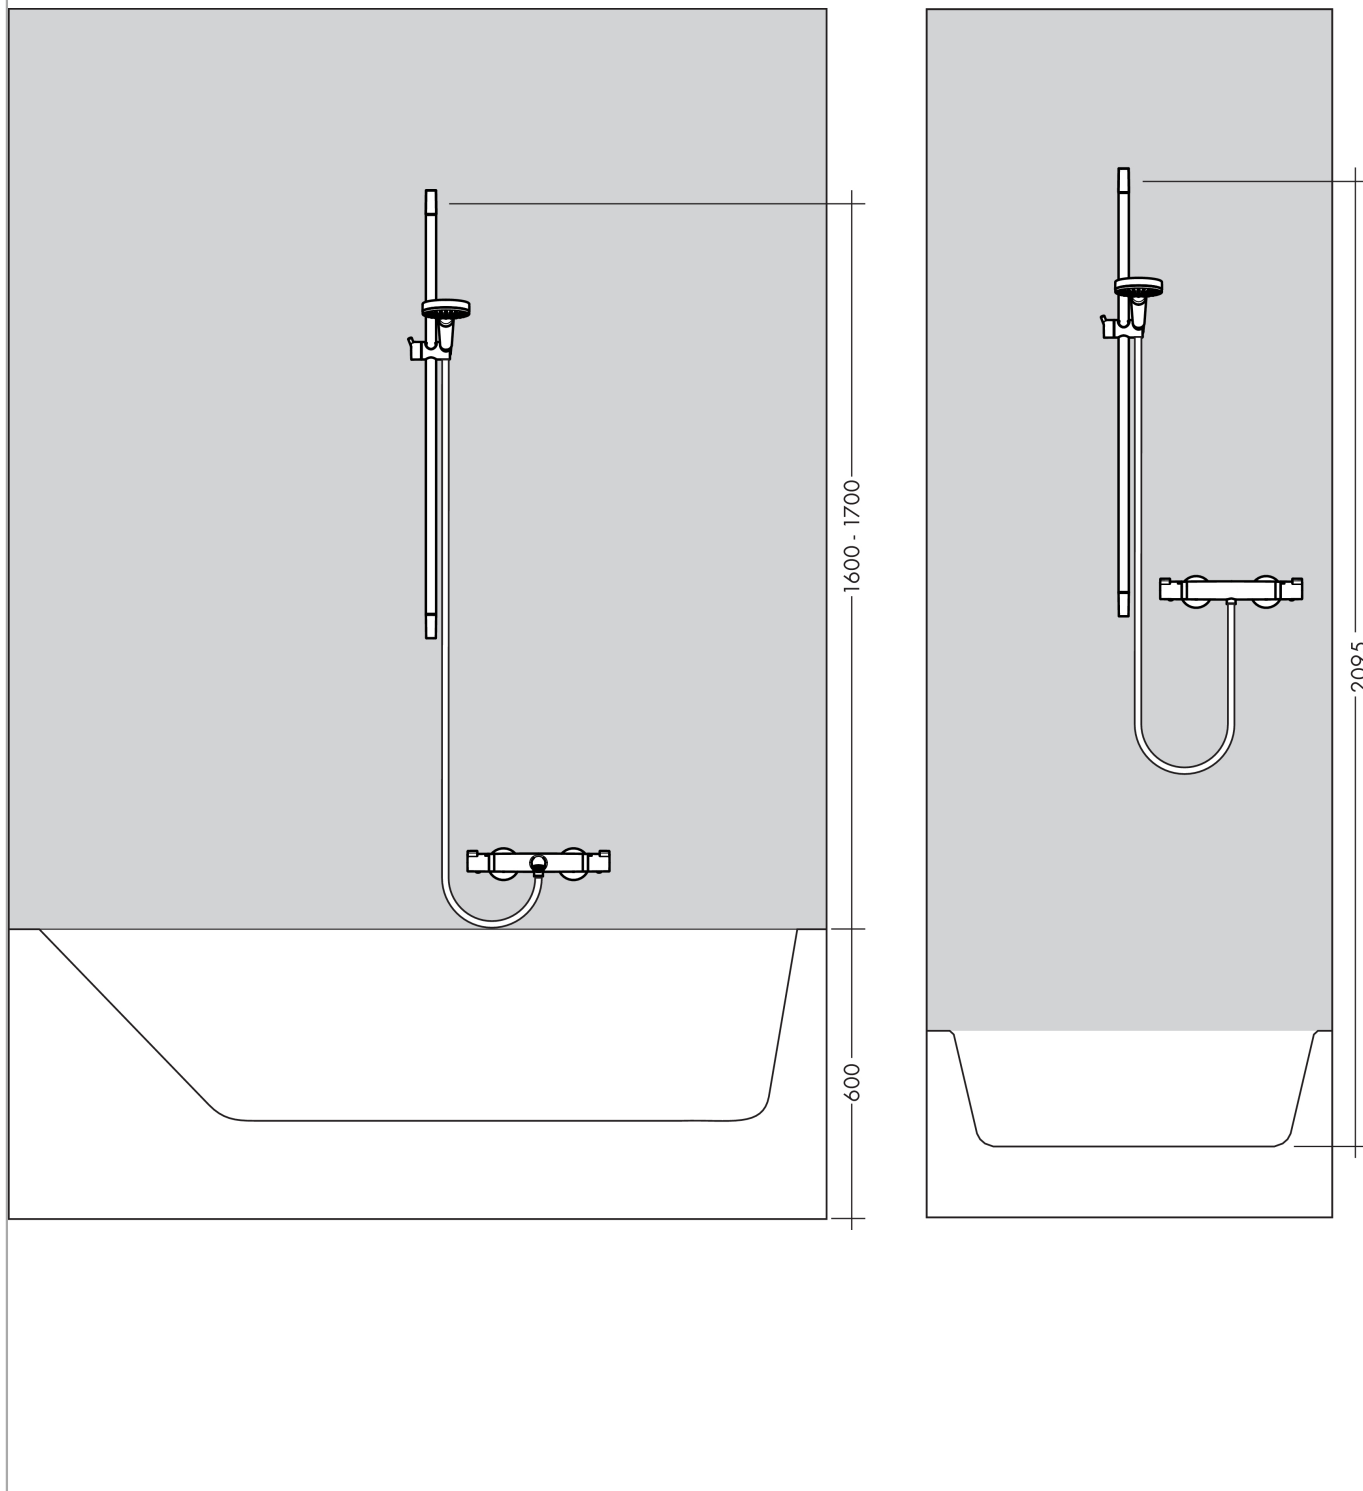

Croma 100
Croma 100 Mono hand shower/ Unica'C wall bar 0.65 m set
Surfaces: **chrome** Article Number: **27717000**

Installation examples