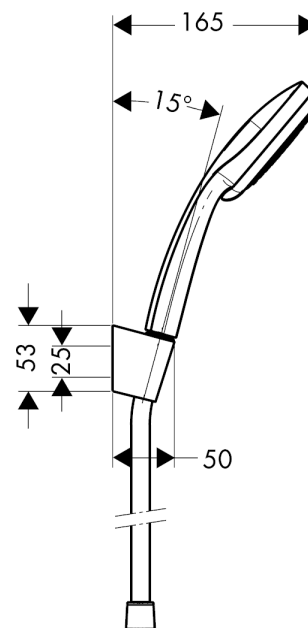

#### product features

- spray type: Rain, Normal spray, Shampoo spray, Massage spray
- spray type adjustment by turning spray disc
- shower head size: 100 mm
- pivot connectors prevent hose from tangling
- maximum flow rate (at 0.3 MPa): 18 l/min
- ACS 13 ACC NY 145, valide jusqu'au 06.05.2018

### Scale drawing

## Exploded Drawing

Year of production: >10/06

**Croma 100**

**Croma 100 Vario hand shower/ Porter'S shower holder set 1.25 m**

Surfaces: **chrome** Article Number: **27592000**

**Spare part list**

Year of production: >10/06

| Pos. | Description                  | Article Number | PC | PU |
|------|------------------------------|----------------|----|----|
| 1    | handshower                   | 28535000       | -  | 1  |
| 2    | shower holder                | 28331000       | -  | 1  |
| 3    | shower hose Isiflex'B 1,25 m | 28272000       | -  | 1  |