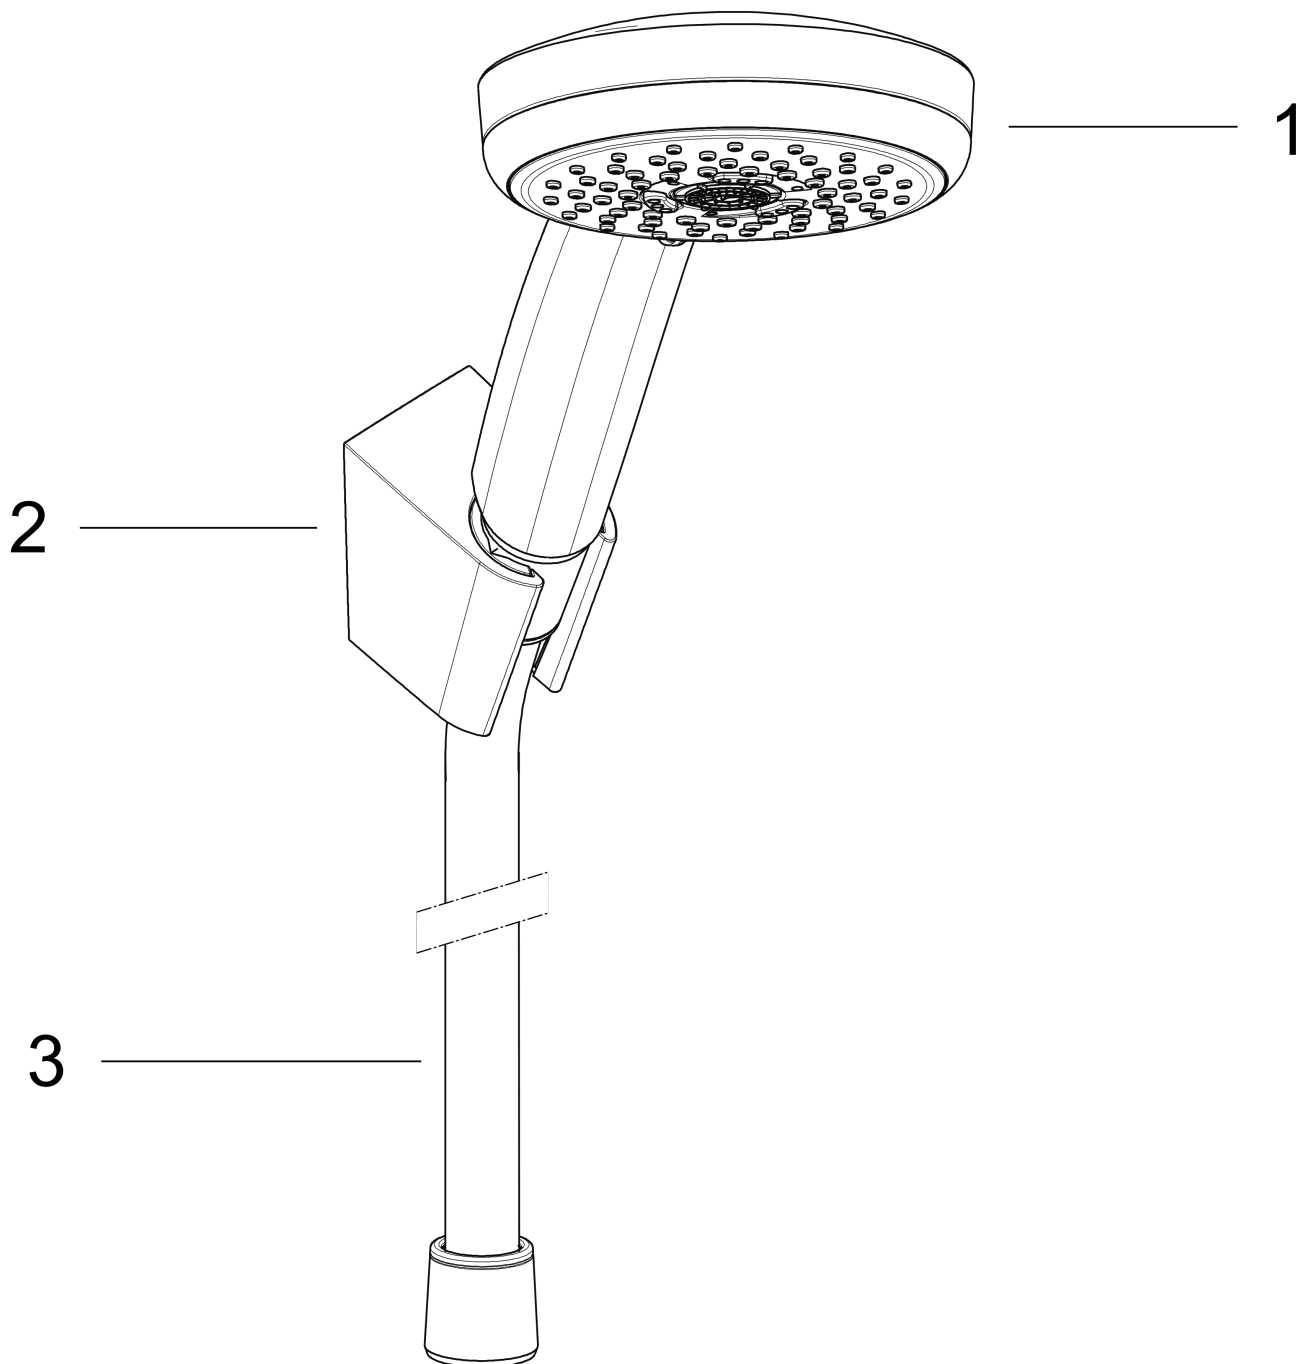

#### product features

- spray type: Rain, Normal spray, Shampoo spray, Massage spray
- spray type adjustment by turning spray disc
- shower head size: 100 mm
- pivot connectors prevent hose from tangling
- maximum flow rate (at 0.3 MPa): 18 l/min
- ACS 13 ACC NY 145, valide jusqu'au 06.05.2018

### Scale drawing

### Flowchart

The consumption was measured in combination with the appropriate fittings (thermostat/mixer/in-wall valve) to reflect actual application in practice.

**Croma 100**

**Croma 100 Vario hand shower/ Porter'S shower holder set 1.25 m**

## Exploded Drawing

Year of production: >10/06

**Croma 100**

**Croma 100 Vario hand shower/ Porter'S shower holder set 1.25 m**

Surfaces: **chrome** Article Number: **27592000**

**Spare part list**

Year of production: >10/06