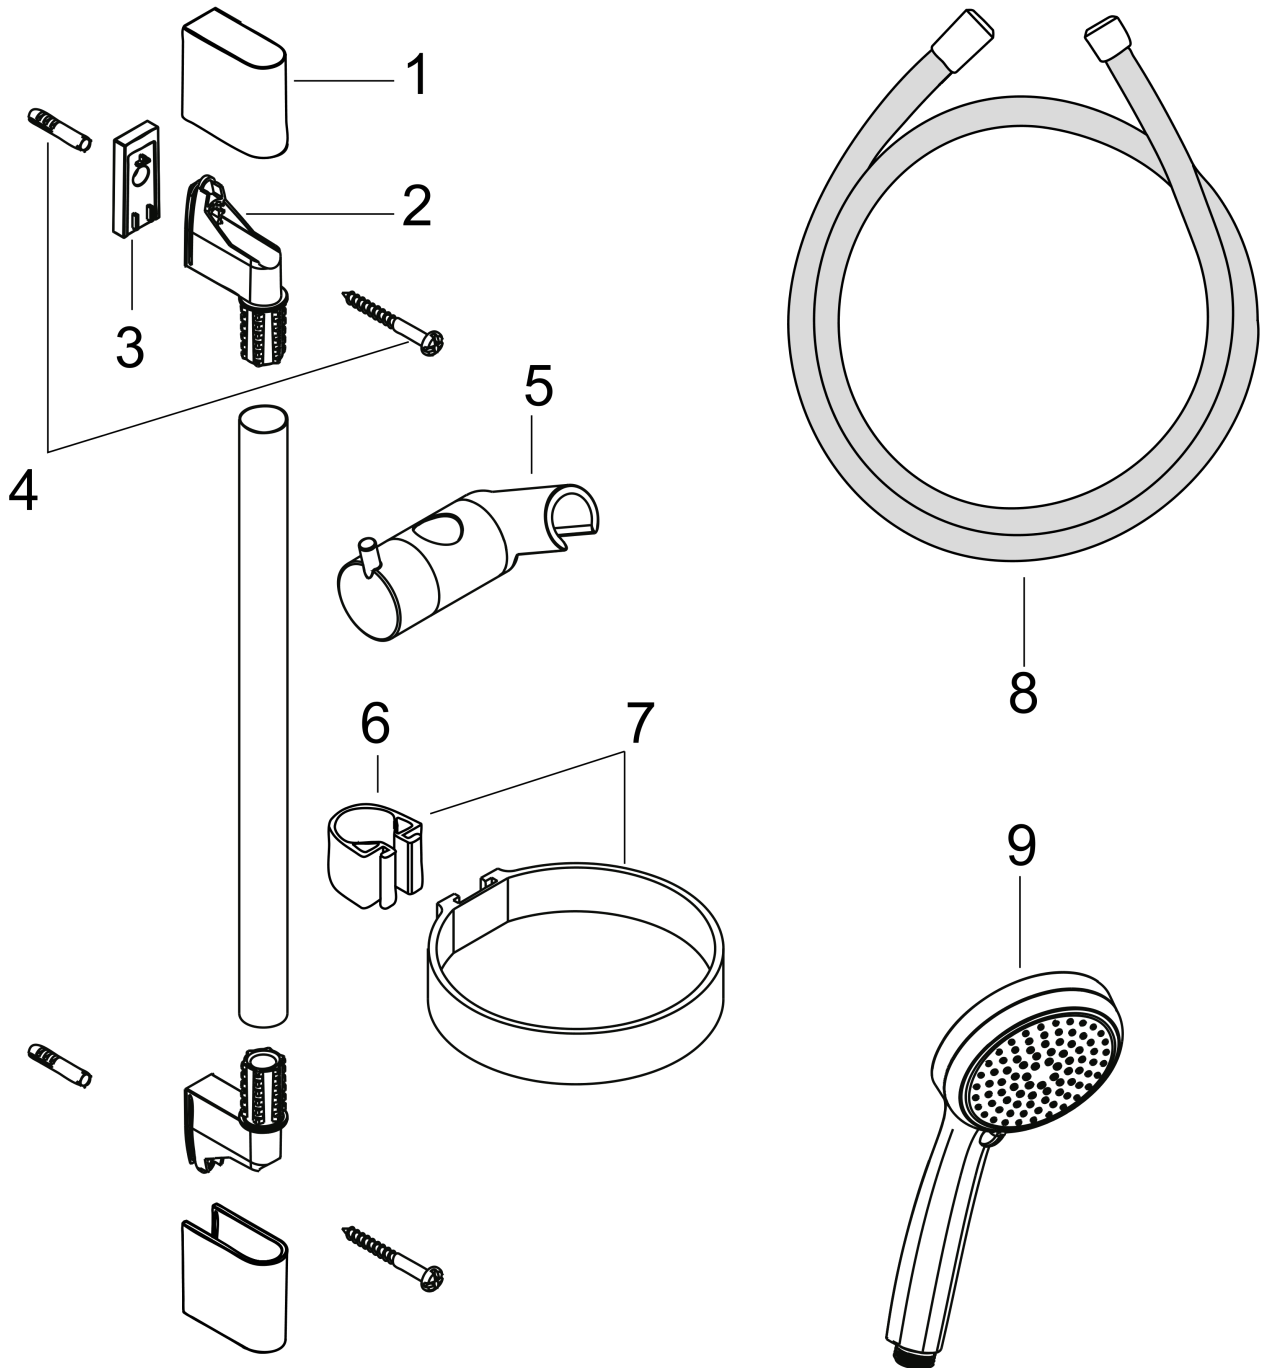

#### product features

- spray type: Rain, Shampoo spray, Normal spray, Massage spray
- spray type adjustment by turning spray disc
- shower head size: 100 mm
- pivot connectors prevent hose from tangling
- 90° position adjustable slider, pivots left and right, up and down
- maximum flow rate (at 0.3 MPa): 18 l/min
- chrome-plated wall supports of plastic
- ACS 13 ACC NY 145, valide jusqu'au 06.05.2018

## Croma 100

Croma 100 Vario hand shower/ Unica'C wall bar 0.65 m set

Surfaces: **chrome** Article Number: **27772000**

### Exploded Drawing

Year of production: >10/06

**Croma 100**

**Croma 100 Vario hand shower/ Unica'C wall bar 0.65 m set**

Surfaces: **chrome** Article Number: **27772000**

**Spare part list**

Year of production: >10/06

Pos.	Description	Article Number	PC	PU
1	cover set	98738000	-	1
2	wall support	96275000	-	1
3	tile-matching-disk	97450000	-	1
4	mounting set	96179000	-	1
5	support, assy	98753000	-	1
6	clip for Casetta, Ø 22 mm	96189000	-	1
7	shelf Casetta	28678000	-	1
8	shower hose Isiflex'B 1,60 m	28276000	-	1
9	handshower	28535000	-	1