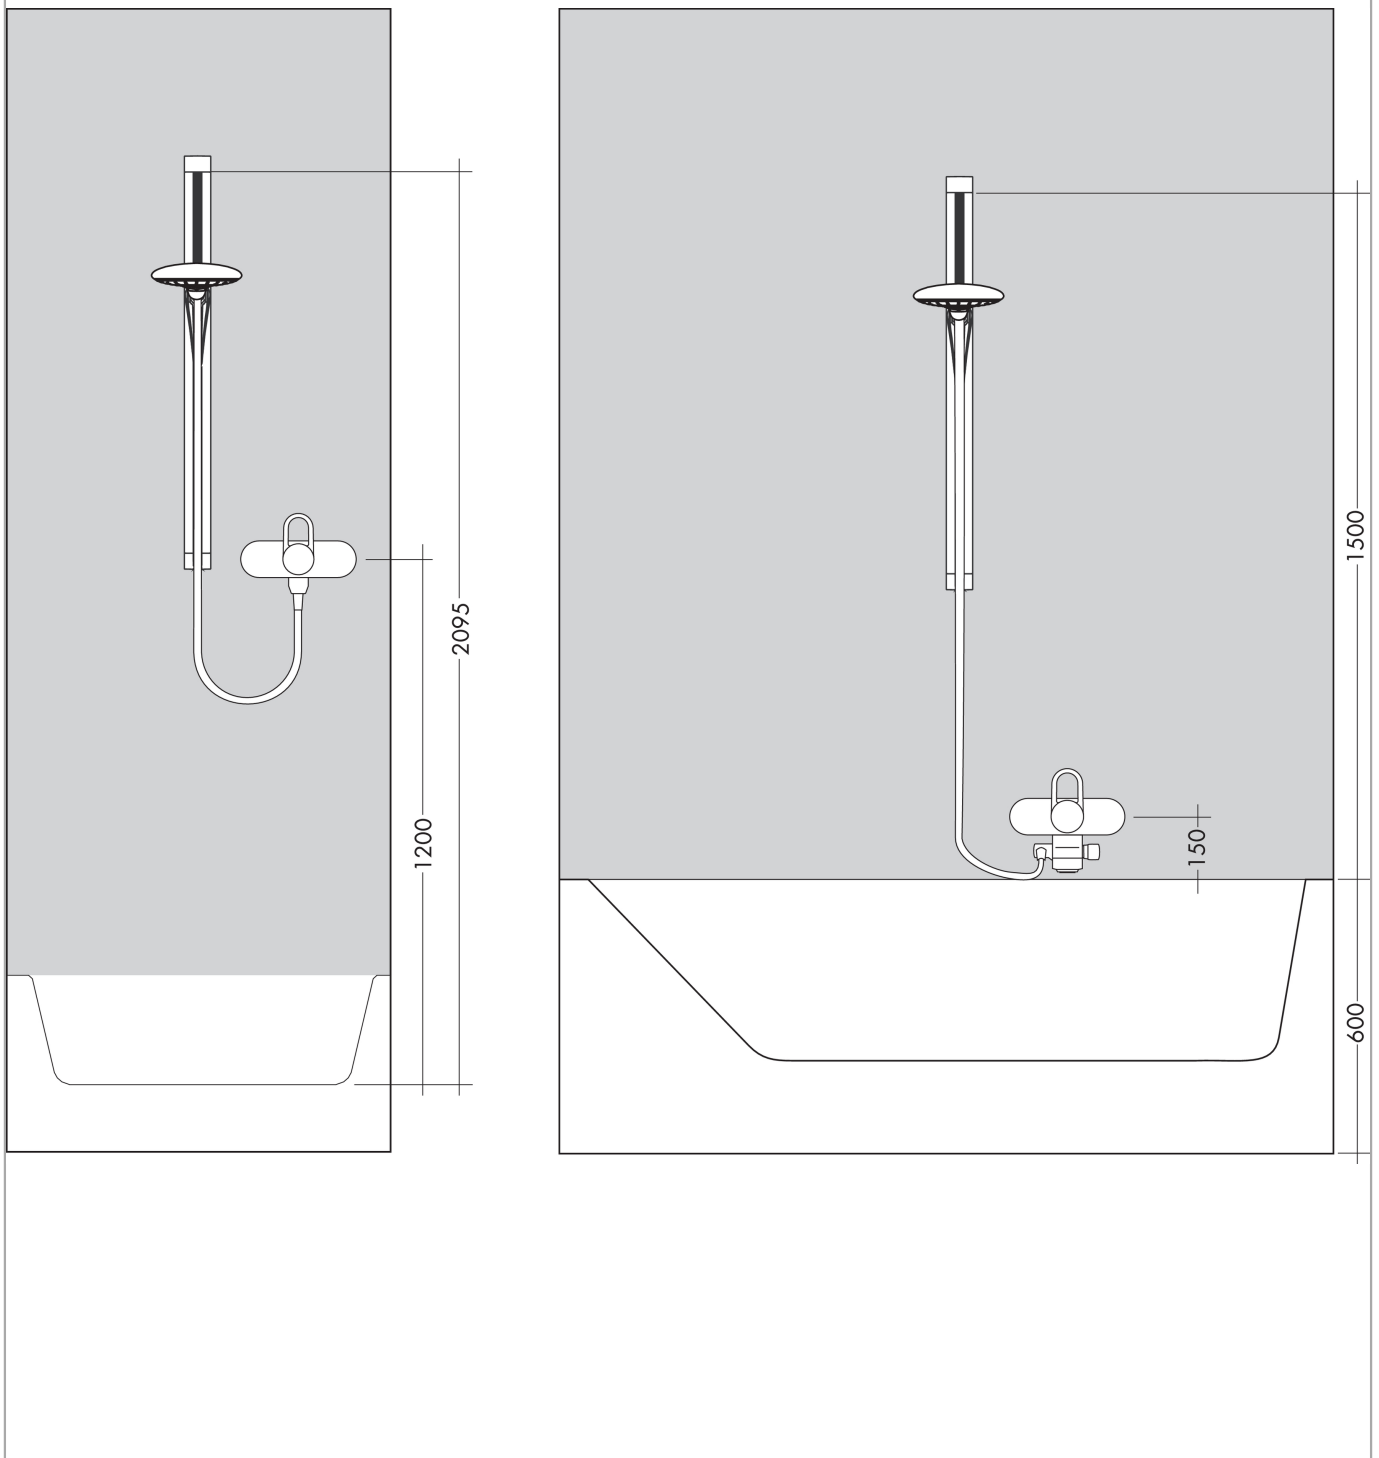

Croma 100

Croma 100 Vario hand shower/ Unica'C wall bar 0.65 m set

Surfaces: **chrome** Article Number: **27772000**

Installation examples