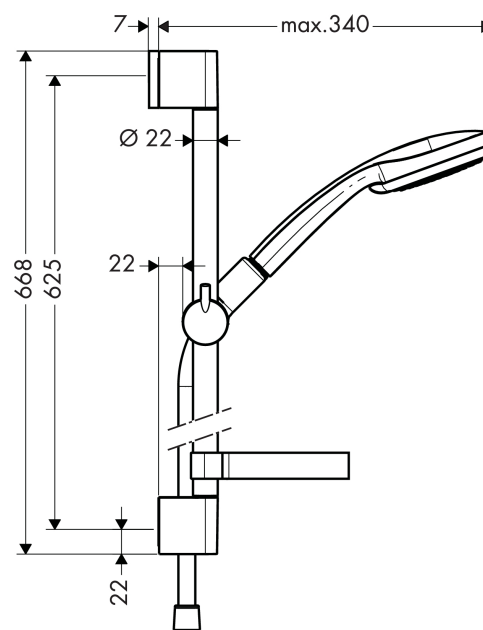

#### product features

- spray type: Rain, Shampoo spray, Normal spray, Massage spray
- spray type adjustment by turning spray disc
- shower head size: 100 mm
- pivot connectors prevent hose from tangling
- 90° position adjustable slider, pivots left and right, up and down
- maximum flow rate (at 0.3 MPa): 18 l/min
- chrome-plated wall supports of plastic
- ACS 13 ACC NY 145, valide jusqu'au 06.05.2018

#### consists of

- Croma 100 Vario hand shower (#28535XXX)
- Unica'C wall bar 0.65 m (#27611XXX)
- Isiflex shower hose 1.60 m (#28276XXX)
- Casetta'C soap dish (#28678XXX)

### Scale drawing