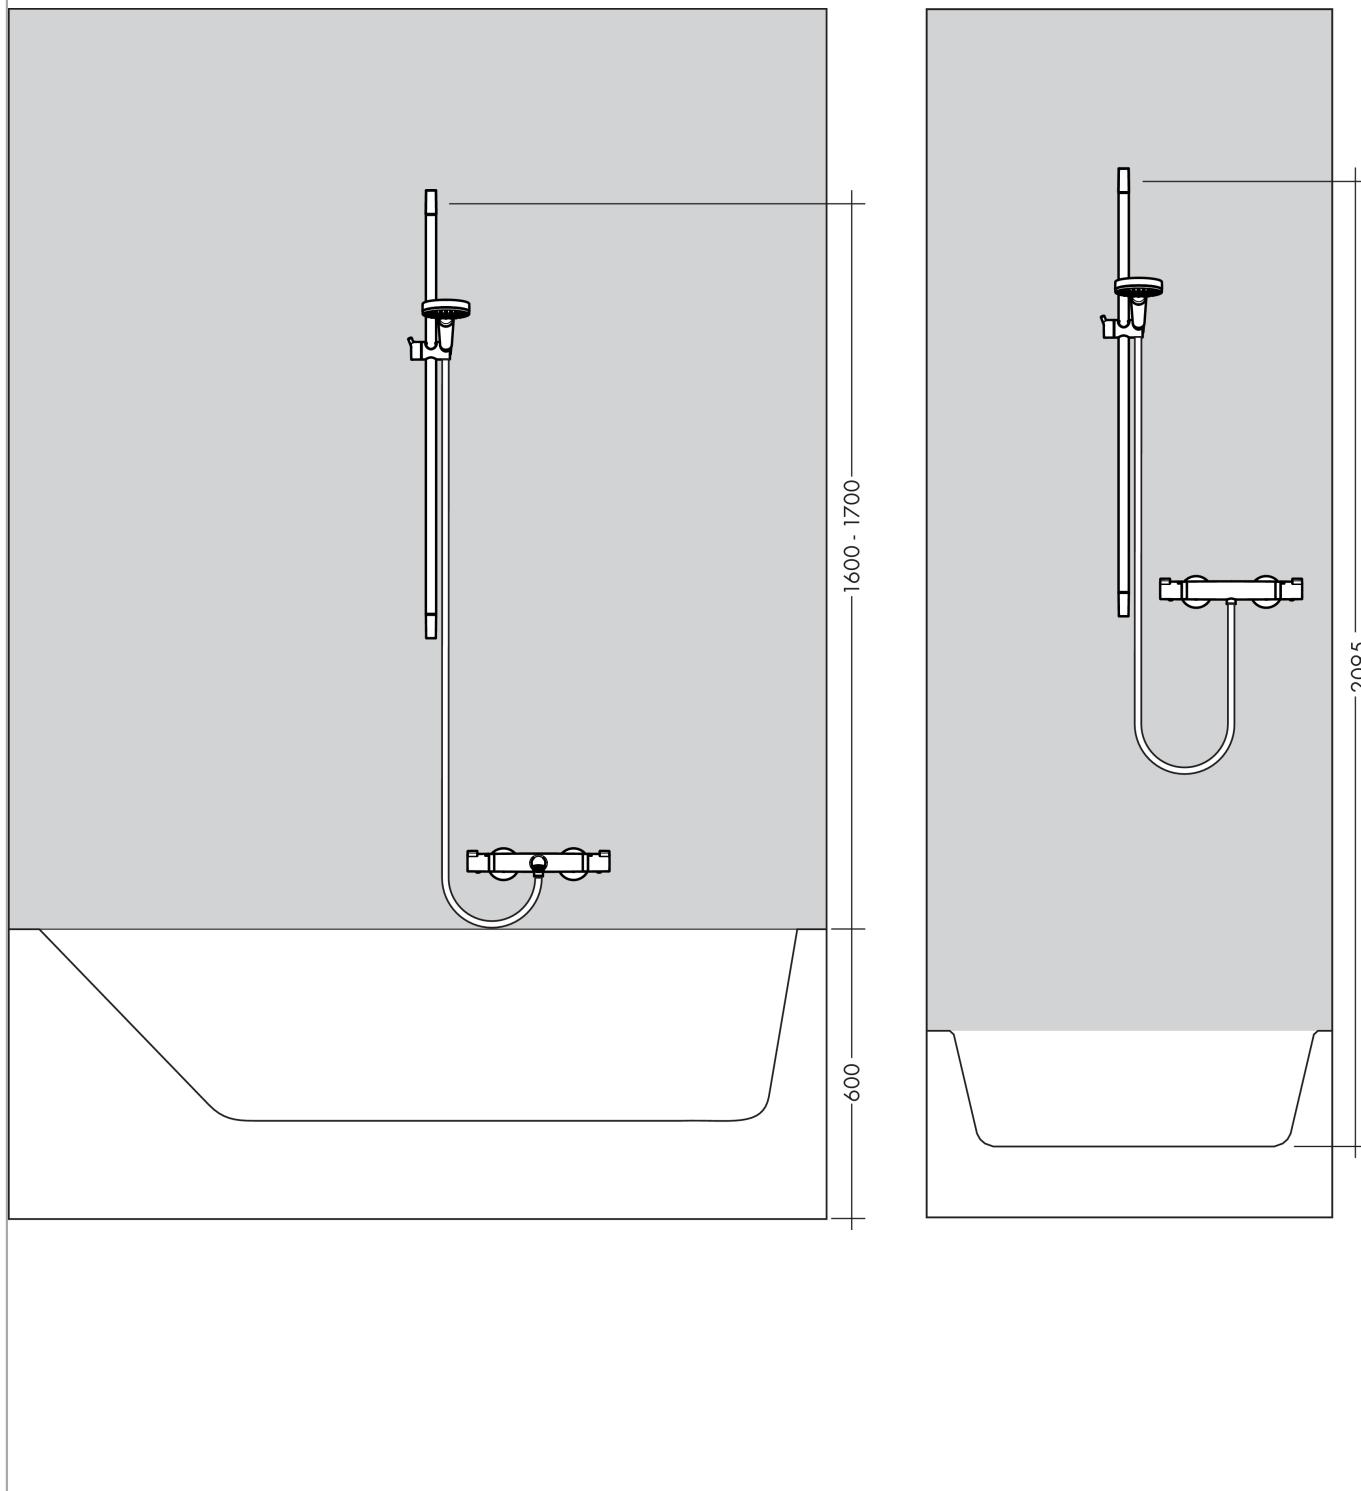

Croma 100
Croma 100 Vario hand shower/ Unica'C wall bar 0.90 m set
Surfaces: **chrome** Article Number: **27771000**

Installation examples