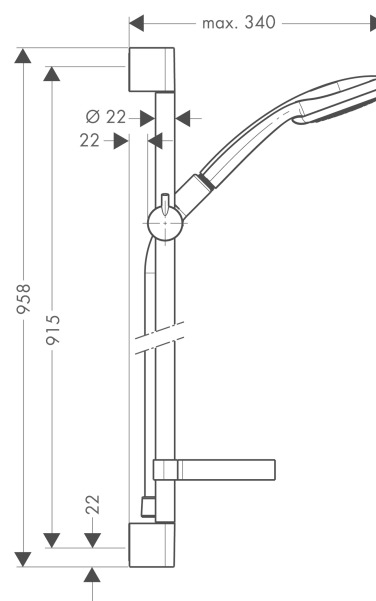

#### product features

- spray type: Rain, Shampoo spray, Normal spray, Massage spray
- spray type adjustment by turning spray disc
- shower head size: 100 mm
- pivot connectors prevent hose from tangling
- 90° position adjustable slider, pivots left and right, up and down
- maximum flow rate (at 0.3 MPa): 18 l/min
- chrome-plated wall supports of plastic
- ACS 13 ACC NY 145, valide jusqu'au 06.05.2018

#### consists of

- Croma 100 Vario hand shower (#28535XXX)
- Unica'C wall bar 0.90 m (#27610XXX)
- Isiflex shower hose 1.60 m (#28276XXX)
- Casetta'C soap dish (#28678XXX)

### Technology

### Scale drawing