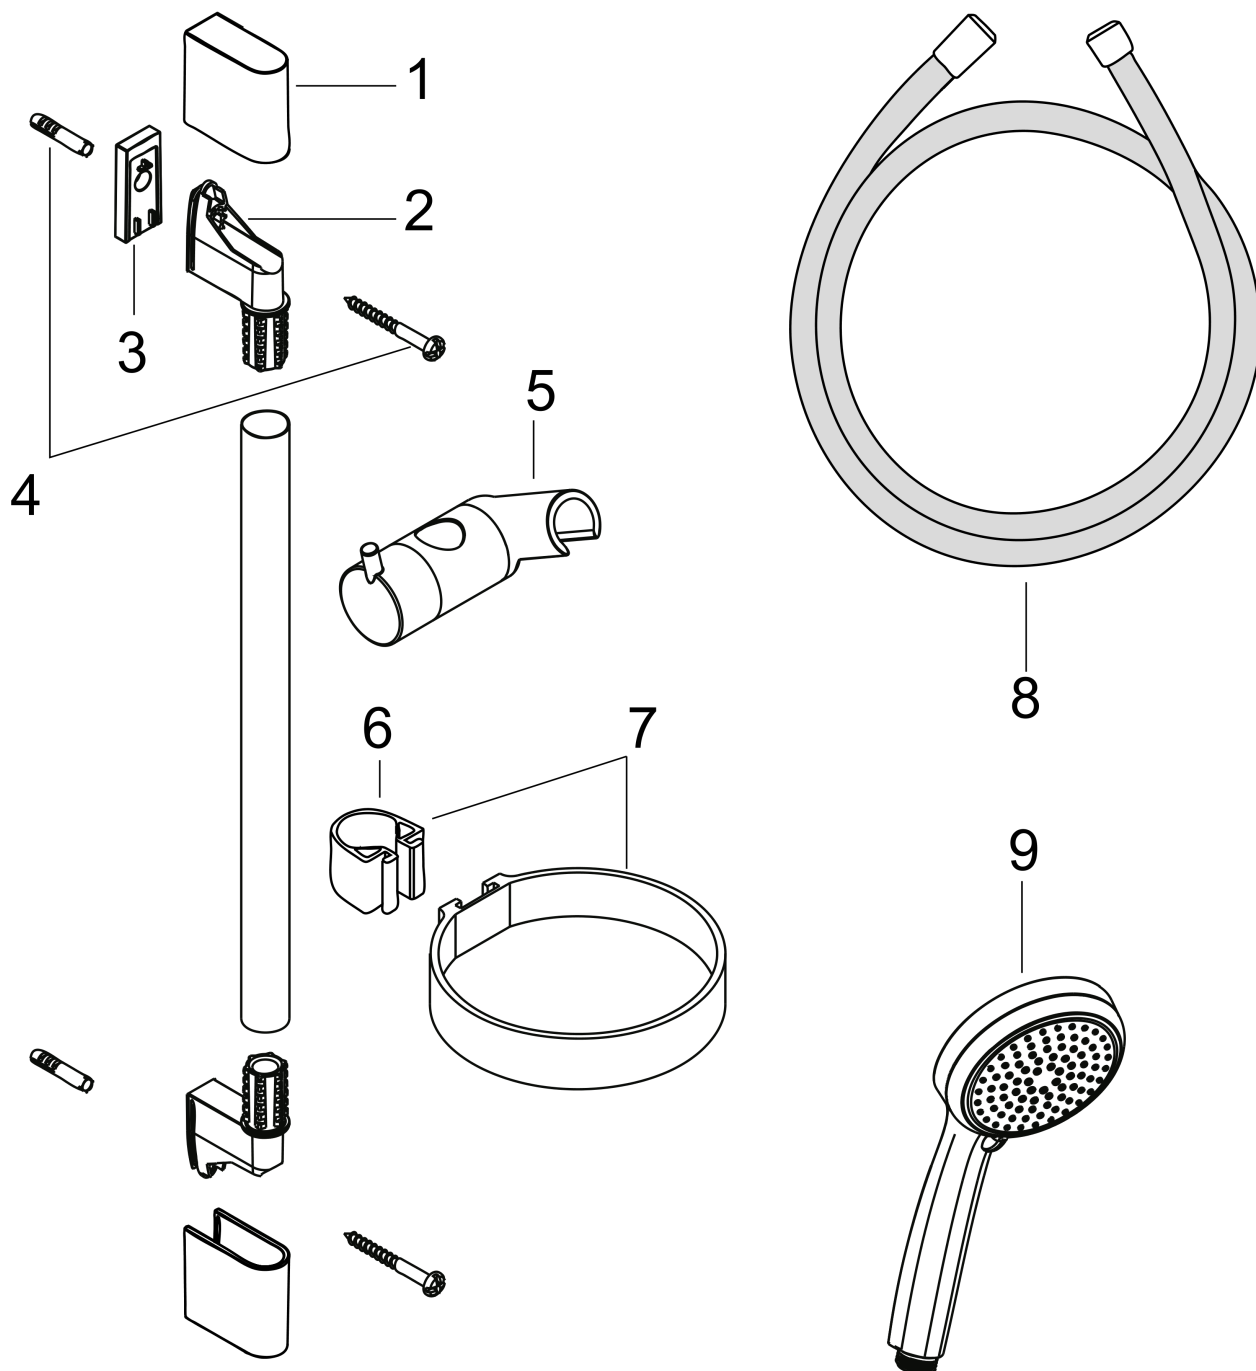

#### product features

- spray type: Rain, Shampoo spray, Normal spray, Massage spray
- spray type adjustment by turning spray disc
- shower head size: 100 mm
- pivot connectors prevent hose from tangling
- 90° position adjustable slider, pivots left and right, up and down
- maximum flow rate (at 0.3 MPa): 18 l/min
- chrome-plated wall supports of plastic
- ACS 13 ACC NY 145, valide jusqu'au 06.05.2018

## Installation examples

**Croma 100**  
**Croma 100 Vario hand shower/ Unica'C wall bar 0.90 m set**  
Surfaces: **chrome**    Article Number: **27771000**

## Exploded Drawing

Year of production: >10/06

**Croma 100**

**Croma 100 Vario hand shower/ Unica'C wall bar 0.90 m set**

Surfaces: **chrome** Article Number: **27771000**

**Spare part list**

Year of production: >10/06

Pos.	Description	Article Number	PC	PU
1	cover set	98738000	-	1
2	wall support	96275000	-	1
3	tile-matching-disk	97450000	-	1
4	mounting set	96179000	-	1
5	support, assy	98753000	-	1
6	clip for Casetta, Ø 22 mm	96189000	-	1
7	shelf Casetta	28678000	-	1
8	shower hose Isiflex'B 1,60 m	28276000	-	1
9	handshower	28535000	-	1