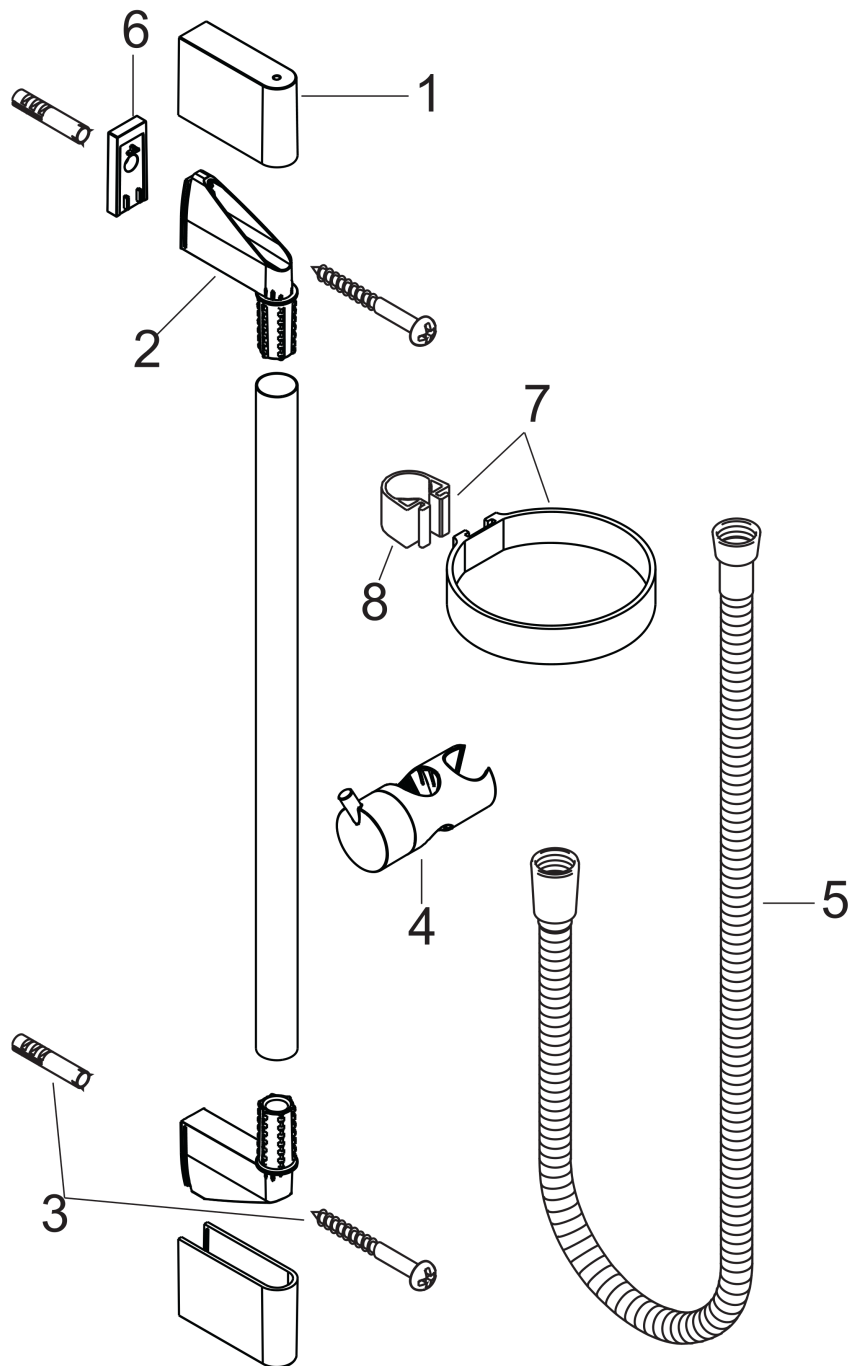

Unica'Crometta wall bar 0.65 m

Surfaces: **chrome** Article Number: **27615000**

Description

product features

- wall bar type: chrome-plated brass pipe
- bar width: 22 mm
- translucent plastic shower slide
- slide with locking mechanism
- slide inclination angle adjustable in 2 steps
- chrome-plated wall supports of plastic
- chrome-plated wall supports

consists of

- Metaflex shower hose 1.60 m (#28266XXX)

Optional Accessoires

- Casetta'C soap dish (#28678XXX)
- Wall bar spacer (#97450XXX)

Product image

Scale drawing

Unica'Crometta wall bar 0.65 m

Surfaces: **chrome** Article Number: **27615000**

Installation examples

Unica'Crometta wall bar 0.65 m
Surfaces: **chrome** Article Number: **27615000**

Exploded Drawing

Year of production: >06/08

Unica'Crometta wall bar 0.65 m

Surfaces: **chrome** Article Number: **27615000**

Spare part list

Year of production: >06/08

Pos.	Description	Article Number	PC	PU
1	cover	95217000	-	1
2	wall support	95218000	-	1
3	mounting set	96179000	-	1
4	support, assy	95160000	-	1
5	shower hose Metaflex'C 1,60 m	28266000	-	1
6	tile-matching-disk	97450000	-	1
7	shelf Casetta	28678000	-	1
8	clip for Casetta, Ø 22 mm	96189000	-	1