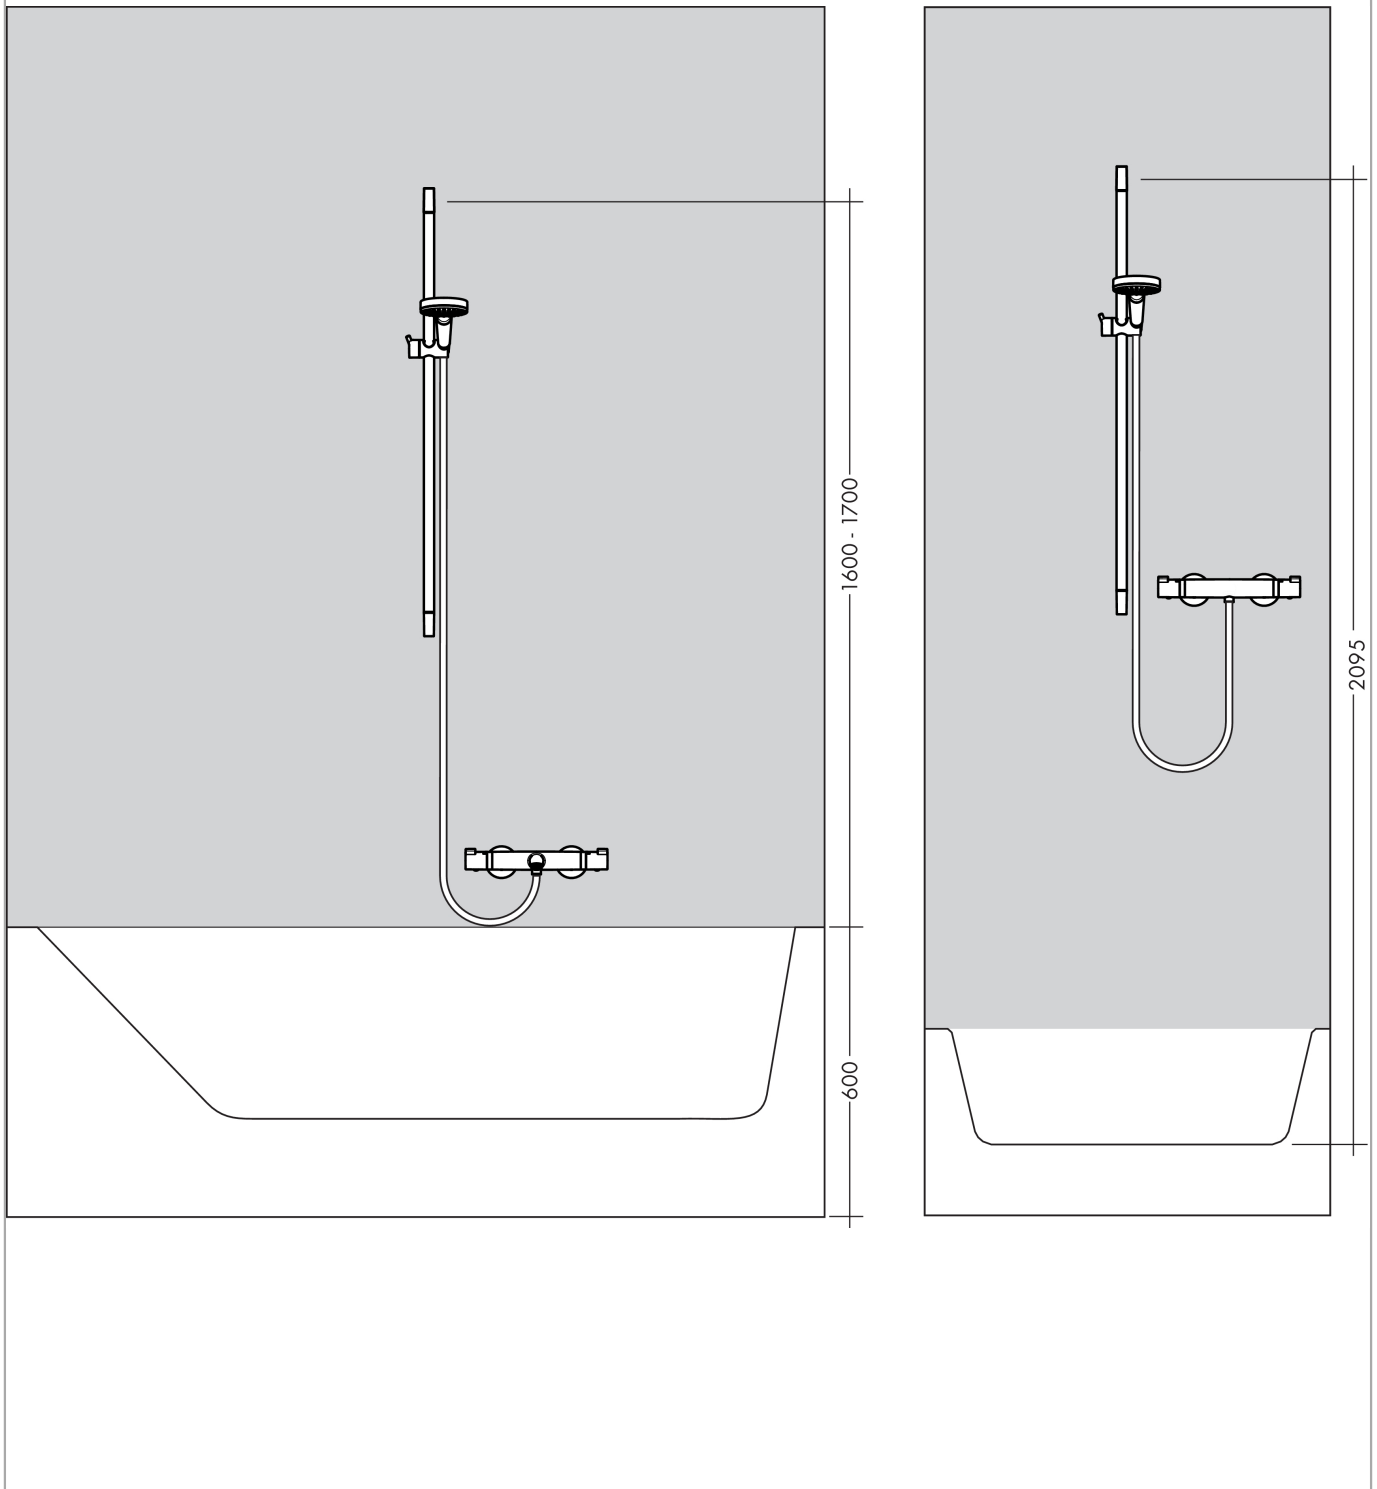

Unica'Crometta wall bar 0.65 m

Surfaces: **chrome** Article Number: **27615000**

Description

product features

- wall bar type: chrome-plated brass pipe
- bar width: 22 mm
- translucent plastic shower slide
- slide with locking mechanism
- slide inclination angle adjustable in 2 steps
- chrome-plated wall supports of plastic
- chrome-plated wall supports

consists of

- Metaflex shower hose 1.60 m (#28266XXX)

Optional Accessoires

- Casetta'C soap dish (#28678XXX)
- Wall bar spacer (#97450XXX)

Product image

Scale drawing

Unica'Crometta wall bar 0.65 m

Surfaces: **chrome** Article Number: **27615000**

Installation examples

Unica'Crometta wall bar 0.65 m
Surfaces: **chrome** Article Number: **27615000**

Exploded Drawing

Year of production: >06/08

Unica'Crometta wall bar 0.65 m

Surfaces: **chrome** Article Number: **27615000**

Spare part list

Year of production: >06/08

Pos.	Description	Article Number	PC	PU
1	cover	95217000	-	1
2	wall support	95218000	-	1
3	mounting set	96179000	-	1
4	support, assy	95160000	-	1
5	shower hose Metaflex'C 1,60 m	28266000	-	1
6	tile-matching-disk	97450000	-	1
7	shelf Casetta	28678000	-	1
8	clip for Casetta, Ø 22 mm	96189000	-	1