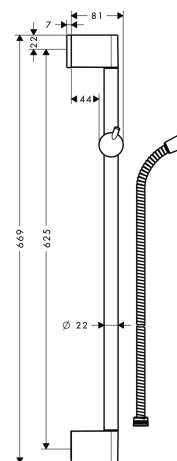

Unica'Crometta wall bar 0.65 m

Surfaces: **chrome** Article Number: **27615000**

Description

product features

- wall bar type: chrome-plated brass pipe
- bar width: 22 mm
- translucent plastic shower slide
- slide with locking mechanism
- slide inclination angle adjustable in 2 steps
- chrome-plated wall supports of plastic
- chrome-plated wall supports

consists of

- Metaflex shower hose 1.60 m (#28266XXX)

Optional Accessoires

- Casetta'C soap dish (#28678XXX)
- Wall bar spacer (#97450XXX)

Product image

Scale drawing

Unica'Crometta wall bar 0.65 m

Surfaces: **chrome** Article Number: **27615000**

Installation examples

Unica'Crometta wall bar 0.65 m
Surfaces: **chrome** Article Number: **27615000**

Exploded Drawing

Year of production: >06/08

Unica'Crometta wall bar 0.65 m

Surfaces: **chrome** Article Number: **27615000**

Spare part list

Year of production: >06/08

Pos.	Description	Article Number	PC	PU
1	cover	95217000	-	1
2	wall support	95218000	-	1
3	mounting set	96179000	-	1
4	support, assy	95160000	-	1
5	shower hose Metaflex'C 1,60 m	28266000	-	1
6	tile-matching-disk	97450000	-	1
7	shelf Casetta	28678000	-	1
8	clip for Casetta, Ø 22 mm	96189000	-	1