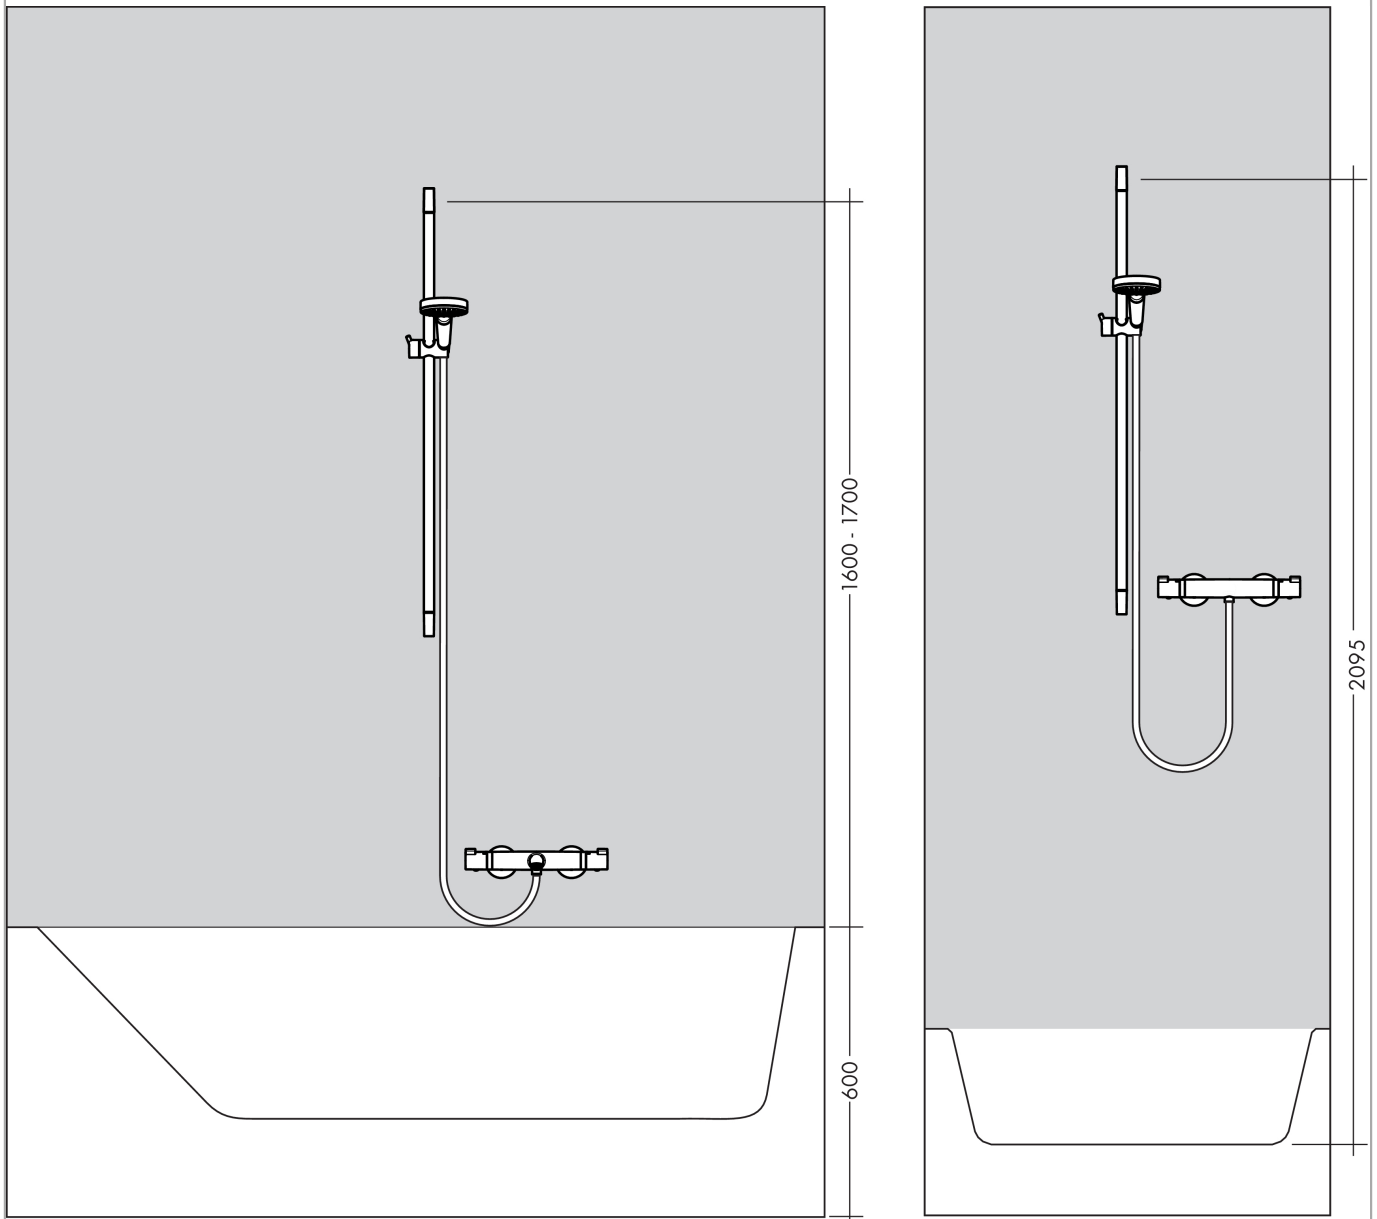

Unica'Crometta wall bar 0.90 m

Surfaces: **chrome** Article Number: **27614000**

Description

product features

- wall bar type: chrome-plated brass pipe
- bar width: 22 mm
- fully chrome-plated shower slide
- slide with locking mechanism
- slide inclination angle adjustable in 2 steps
- silent inclination angle adjustment
- chrome-plated wall supports

consists of

- Metaflex shower hose 1.60 m (#28266XXX)

Optional Accessoires

- Casetta'C soap dish (#28678XXX)

Product image

Scale drawing

Unica'Crometta wall bar 0.90 m

Surfaces: **chrome** Article Number: **27614000**

Installation examples

Unica'Crometta wall bar 0.90 m

Surfaces: **chrome** Article Number: **27614000**

Exploded Drawing

Year of production: >06/08

Unica'Crometta wall bar 0.90 m

Surfaces: **chrome** Article Number: **27614000**

Spare part list

Year of production: >06/08

Pos.	Description	Article Number	PC	PU
1	cover	95217000	-	1
2	wall support	95218000	-	1
3	mounting set	96179000	-	1
4	support, assy	95160000	-	1
5	shower hose Metaflex'C 1,60 m	28266000	-	1
6	tile-matching-disk	97450000	-	1
7	shelf Casetta	28678000	-	1
8	clip for Casetta, Ø 22 mm	96189000	-	1