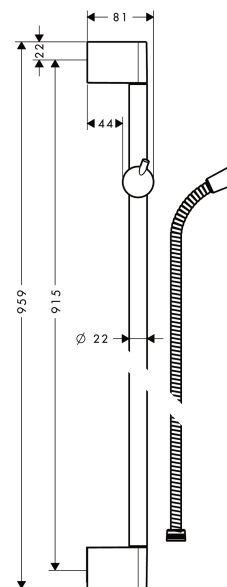

Unica'Crometta wall bar 0.90 m

Surfaces: **chrome** Article Number: **27614000**

Description

product features

- wall bar type: chrome-plated brass pipe
- bar width: 22 mm
- fully chrome-plated shower slide
- slide with locking mechanism
- slide inclination angle adjustable in 2 steps
- silent inclination angle adjustment
- chrome-plated wall supports

consists of

- Metaflex shower hose 1.60 m (#28266XXX)

Optional Accessoires

- Casetta'C soap dish (#28678XXX)

Product image

Scale drawing

Unica'Crometta wall bar 0.90 m

Surfaces: **chrome** Article Number: **27614000**

Installation examples

Unica'Crometta wall bar 0.90 m

Surfaces: **chrome** Article Number: **27614000**

Exploded Drawing

Year of production: >06/08

Unica'Crometta wall bar 0.90 m

Surfaces: **chrome** Article Number: **27614000**

Spare part list

Year of production: >06/08

Pos.	Description	Article Number	PC	PU
1	cover	95217000	-	1
2	wall support	95218000	-	1
3	mounting set	96179000	-	1
4	support, assy	95160000	-	1
5	shower hose Metaflex'C 1,60 m	28266000	-	1
6	tile-matching-disk	97450000	-	1
7	shelf Casetta	28678000	-	1
8	clip for Casetta, Ø 22 mm	96189000	-	1