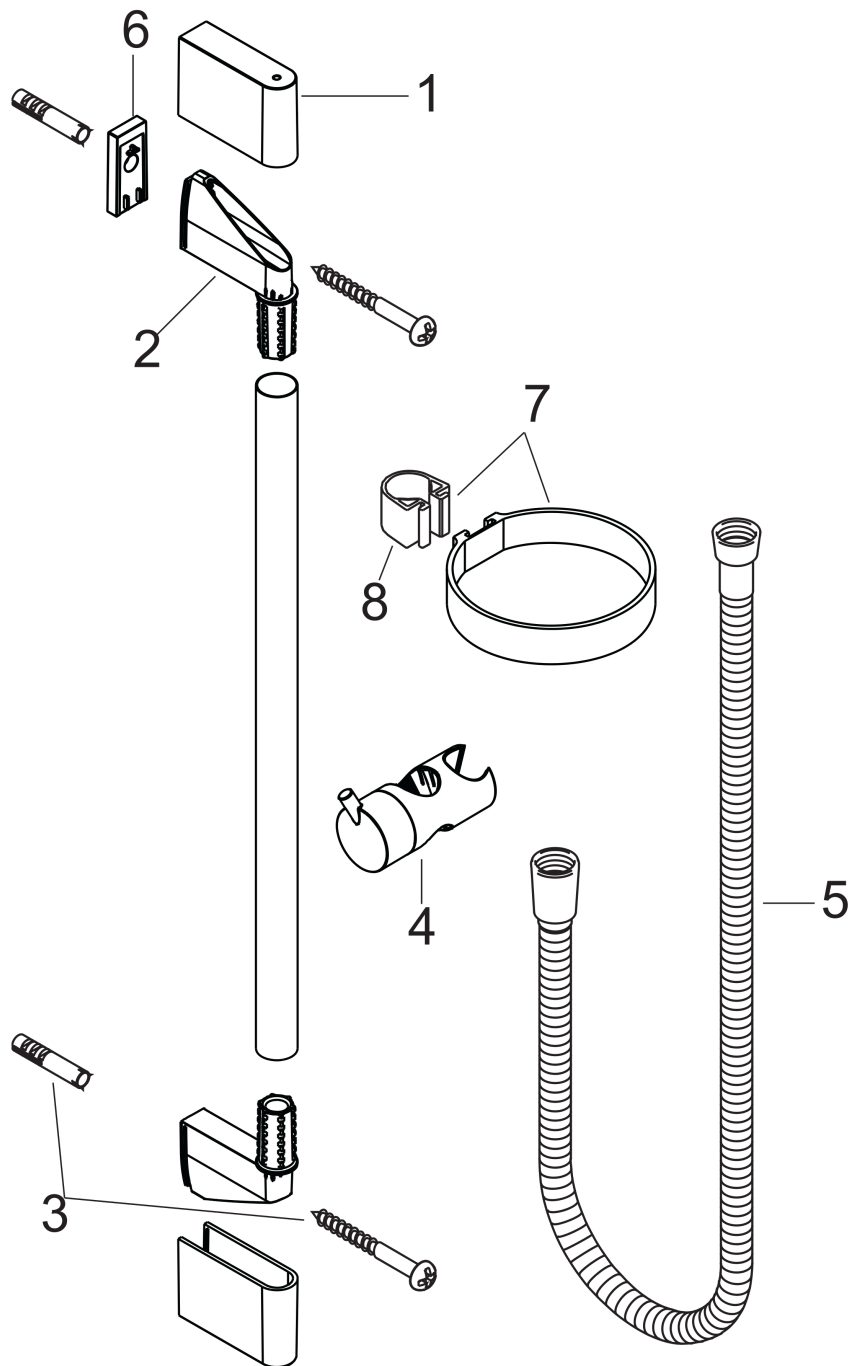

Unica'Crometta wall bar 0.90 m

Surfaces: **chrome** Article Number: **27614000**

Description

product features

- wall bar type: chrome-plated brass pipe
- bar width: 22 mm
- fully chrome-plated shower slide
- slide with locking mechanism
- slide inclination angle adjustable in 2 steps
- silent inclination angle adjustment
- chrome-plated wall supports

consists of

- Metaflex shower hose 1.60 m (#28266XXX)

Optional Accessoires

- Casetta'C soap dish (#28678XXX)

Product image

Scale drawing

Unica'Crometta wall bar 0.90 m

Surfaces: **chrome** Article Number: **27614000**

Installation examples

Unica'Crometta wall bar 0.90 m

Surfaces: **chrome** Article Number: **27614000**

Exploded Drawing

Year of production: >06/08

Unica'Crometta wall bar 0.90 m

Surfaces: **chrome** Article Number: **27614000**

Spare part list

Year of production: >06/08

Pos.	Description	Article Number	PC	PU
1	cover	95217000	-	1
2	wall support	95218000	-	1
3	mounting set	96179000	-	1
4	support, assy	95160000	-	1
5	shower hose Metaflex'C 1,60 m	28266000	-	1
6	tile-matching-disk	97450000	-	1
7	shelf Casetta	28678000	-	1
8	clip for Casetta, Ø 22 mm	96189000	-	1