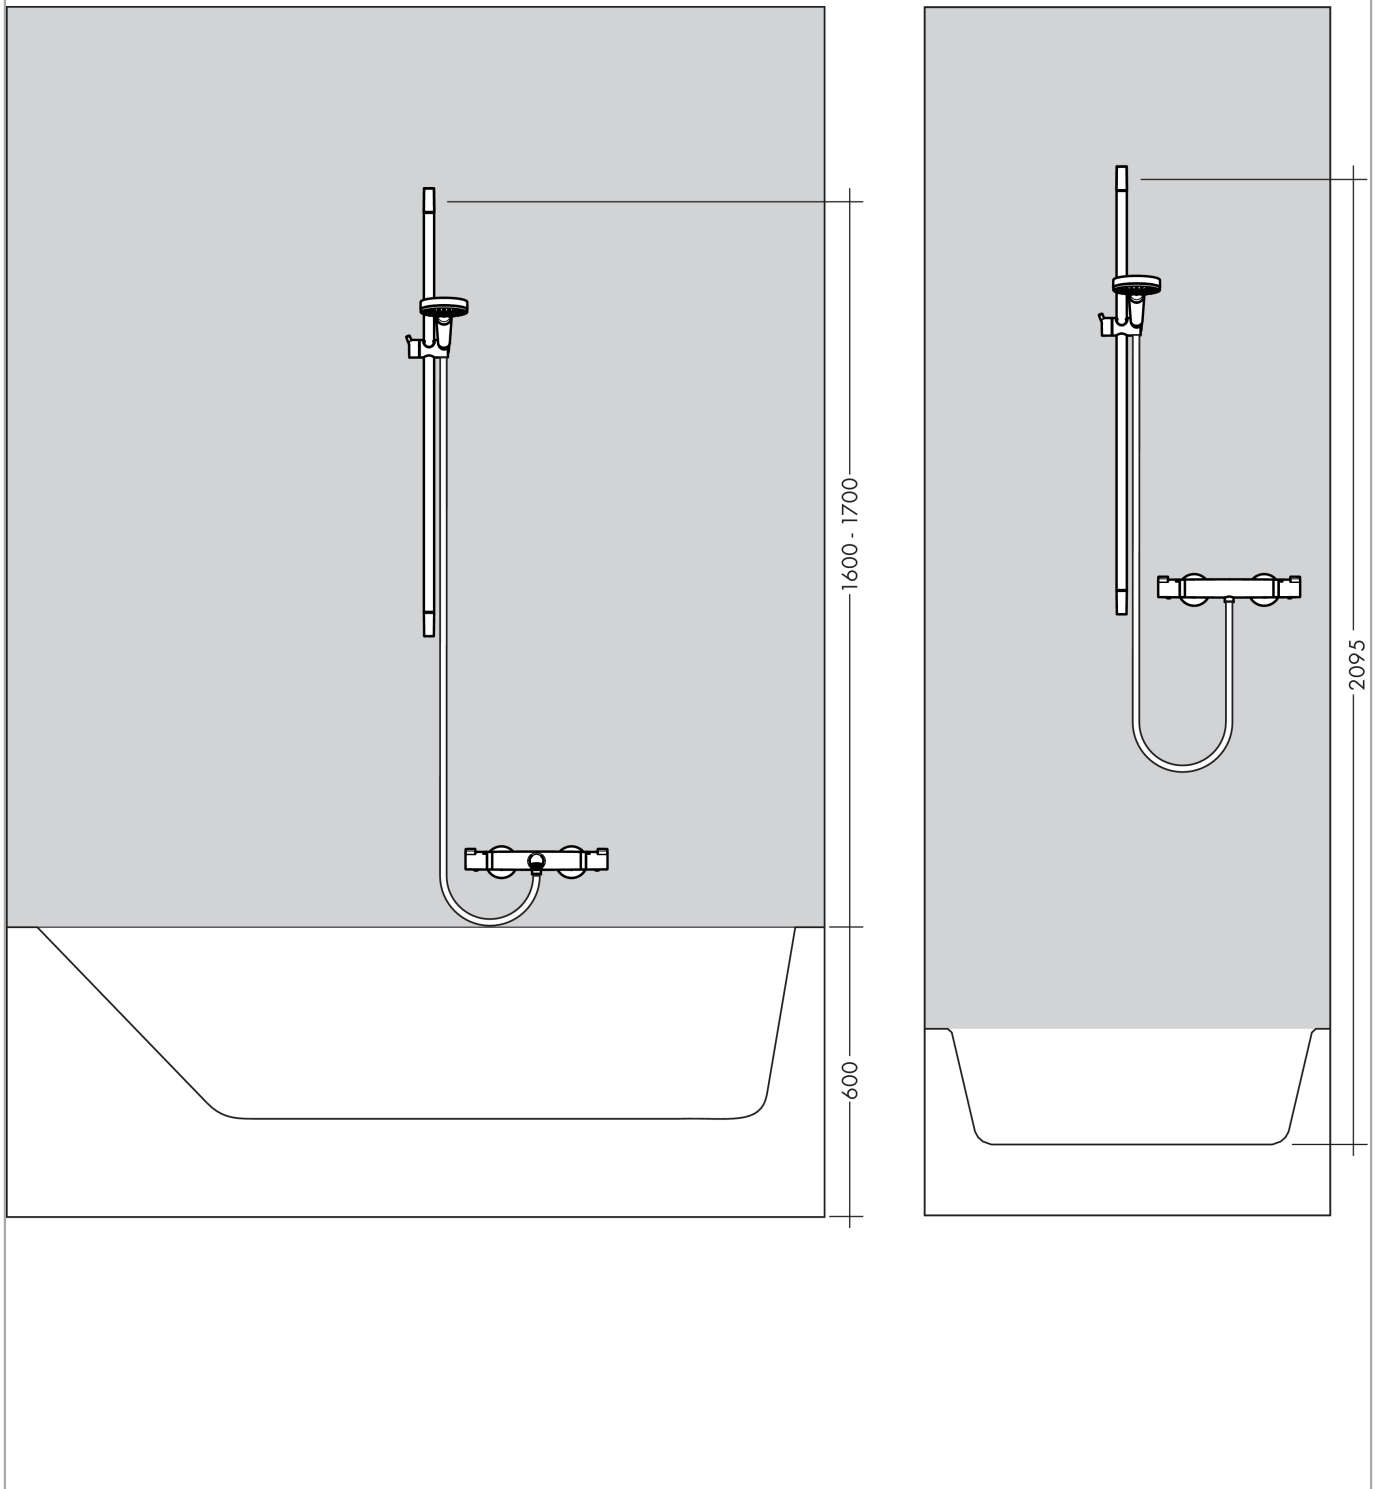

Crometta 85

Crometta 85 Mono hand shower/ Unica'Crometta wall bar 0.65 m set

Surfaces: **chrome** Article Number: **27728000**

Description

product features

- spray type: Normal spray
- shower head size: 85 mm
- without pivot joints
- 90° position adjustable slider, pivots left and right, up and down
- maximum flow rate (at 0.3 MPa): 16 l/min
- chrome-plated wall supports of plastic
- ACS 13 ACC NY 145, valide jusqu'au 06.05.2018

consists of

- Crometta 85 Mono hand shower (#28585XXX)
- Unica'Crometta wall bar 0.65 m (#27615XXX)
- Metaflex shower hose 1.60 m (#28266XXX)

Optional Accessoires

- Casetta'C soap dish (#28678XXX)
- Wall bar spacer (#97450XXX)

The consumption was measured in combination with the appropriate fittings (thermostat/mixer/in-wall valve) to reflect actual application in practice.

Crometta 85

Crometta 85 Mono hand shower/ Unica'Crometta wall bar 0.65 m set

Surfaces: **chrome** Article Number: **27728000**

Installation examples

Crometta 85

Crometta 85 Mono hand shower/ Unica'Crometta wall bar 0.65 m set

Surfaces: **chrome** Article Number: **27728000**

Exploded Drawing