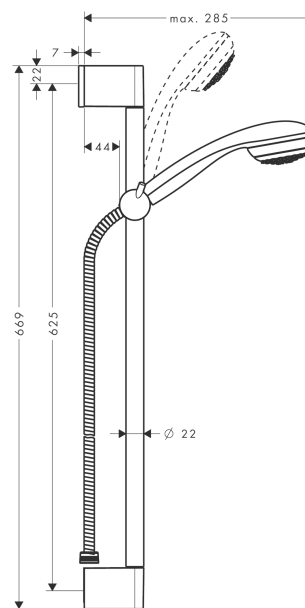

Crometta 85

Crometta 85 Mono hand shower/ Unica'Crometta wall bar 0.65 m set

Surfaces: **chrome** Article Number: **27728000**

Description

product features

- spray type: Normal spray
- shower head size: 85 mm
- without pivot joints
- 90° position adjustable slider, pivots left and right, up and down
- maximum flow rate (at 0.3 MPa): 16 l/min
- chrome-plated wall supports of plastic
- ACS 13 ACC NY 145, valide jusqu'au 06.05.2018

Technology

Certificates

Product image

Scale drawing

Crometta 85

Crometta 85 Mono hand shower/ Unica'Crometta wall bar 0.65 m set

Surfaces: **chrome** Article Number: **27728000**

Flowchart

The consumption was measured in combination with the appropriate fittings (thermostat/mixer/in-wall valve) to reflect actual application in practice.

Crometta 85

Crometta 85 Mono hand shower/ Unica'Crometta wall bar 0.65 m set

Year of production: >06/11

Crometta 85**Crometta 85 Mono hand shower/ Unica'Crometta wall bar 0.65 m set**Surfaces: **chrome** Article Number: **27728000****Spare part list**

Year of production: >06/11

Pos.	Description	Article Number	PC	PU
1	wall bar cpl.	27611000	-	1
2	handshower	28585000	-	1