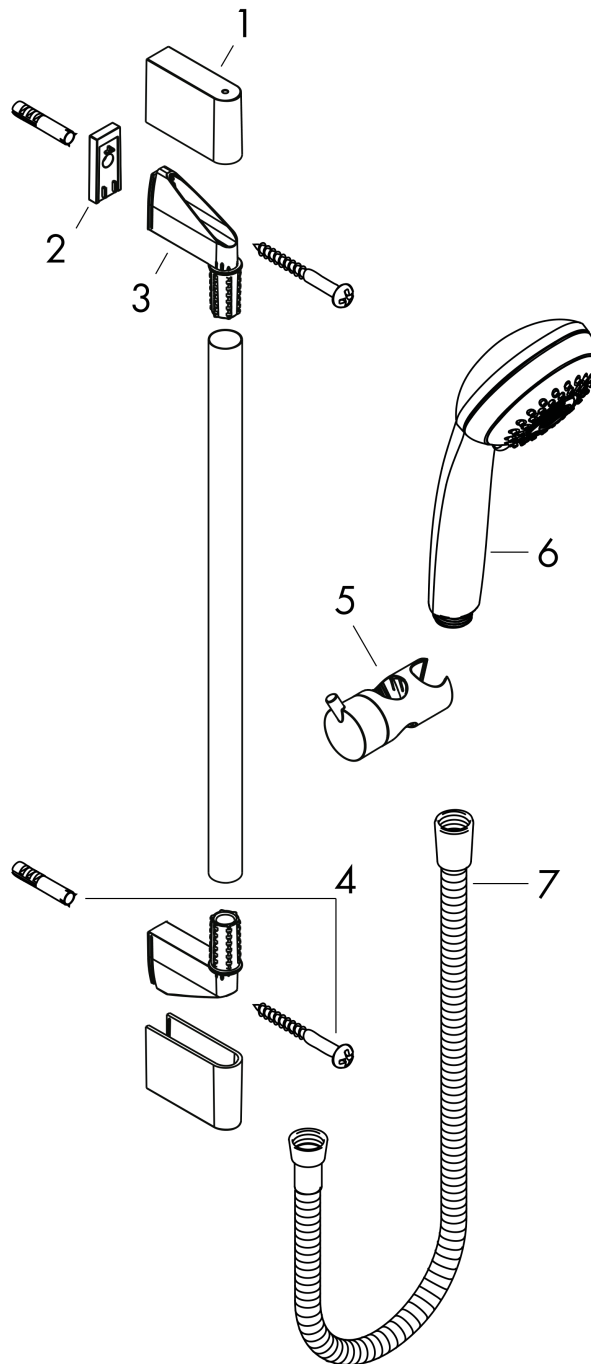

Crometta 85

Crometta 85 Mono hand shower/ Unica'Crometta wall bar 0.65 m set

Surfaces: **chrome** Article Number: **27728000**

Description

product features

- spray type: Normal spray
- shower head size: 85 mm
- without pivot joints
- 90° position adjustable slider, pivots left and right, up and down
- maximum flow rate (at 0.3 MPa): 16 l/min
- chrome-plated wall supports of plastic
- ACS 13 ACC NY 145, valide jusqu'au 06.05.2018

consists of

- Crometta 85 Mono hand shower (#28585XXX)
- Unica'Crometta wall bar 0.65 m (#27615XXX)
- Metaflex shower hose 1.60 m (#28266XXX)

Optional Accessoires

- Casetta'C soap dish (#28678XXX)
- Wall bar spacer (#97450XXX)

Surfaces: **chrome** Article Number: **27728000**

Installation examples

Crometta 85

Crometta 85 Mono hand shower/ Unica'Crometta wall bar 0.65 m set

Surfaces: **chrome** Article Number: **27728000**

Exploded Drawing

Year of production: >06/11

Crometta 85**Crometta 85 Mono hand shower/ Unica'Crometta wall bar 0.65 m set**Surfaces: **chrome** Article Number: **27728000****Spare part list**

Year of production: >06/11

Pos.	Description	Article Number	PC	PU
1	wall bar cpl.	27611000	-	1
2	handshower	28585000	-	1