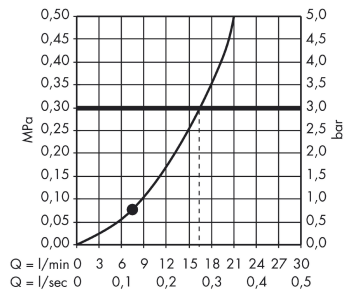

Crometta 85

Crometta 85 Mono hand shower/ Unica'Crometta wall bar 0.65 m set

Surfaces: **chrome** Article Number: **27728000**

Description

product features

- spray type: Normal spray
- shower head size: 85 mm
- without pivot joints
- 90° position adjustable slider, pivots left and right, up and down
- maximum flow rate (at 0.3 MPa): 16 l/min
- chrome-plated wall supports of plastic
- ACS 13 ACC NY 145, valide jusqu'au 06.05.2018

Technology

Certificates

Product image

Scale drawing

Crometta 85

Crometta 85 Mono hand shower/ Unica'Crometta wall bar 0.65 m set

Surfaces: **chrome** Article Number: **27728000**

Flowchart