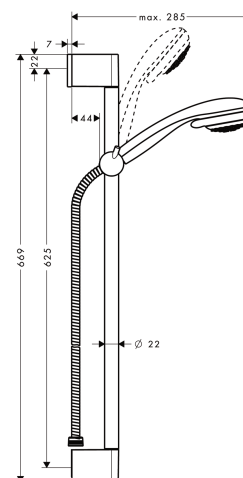

#### product features

- spray type: Normal spray, Vario spray
- spray type adjustment by turning spray disc
- shower head size: 85 mm
- without pivot joints
- maximum flow rate (at 0.3 MPa): 17 l/min
- chrome-plated wall supports of plastic
- ACS 13 ACC NY 145, valide jusqu'au 06.05.2018

### Scale drawing