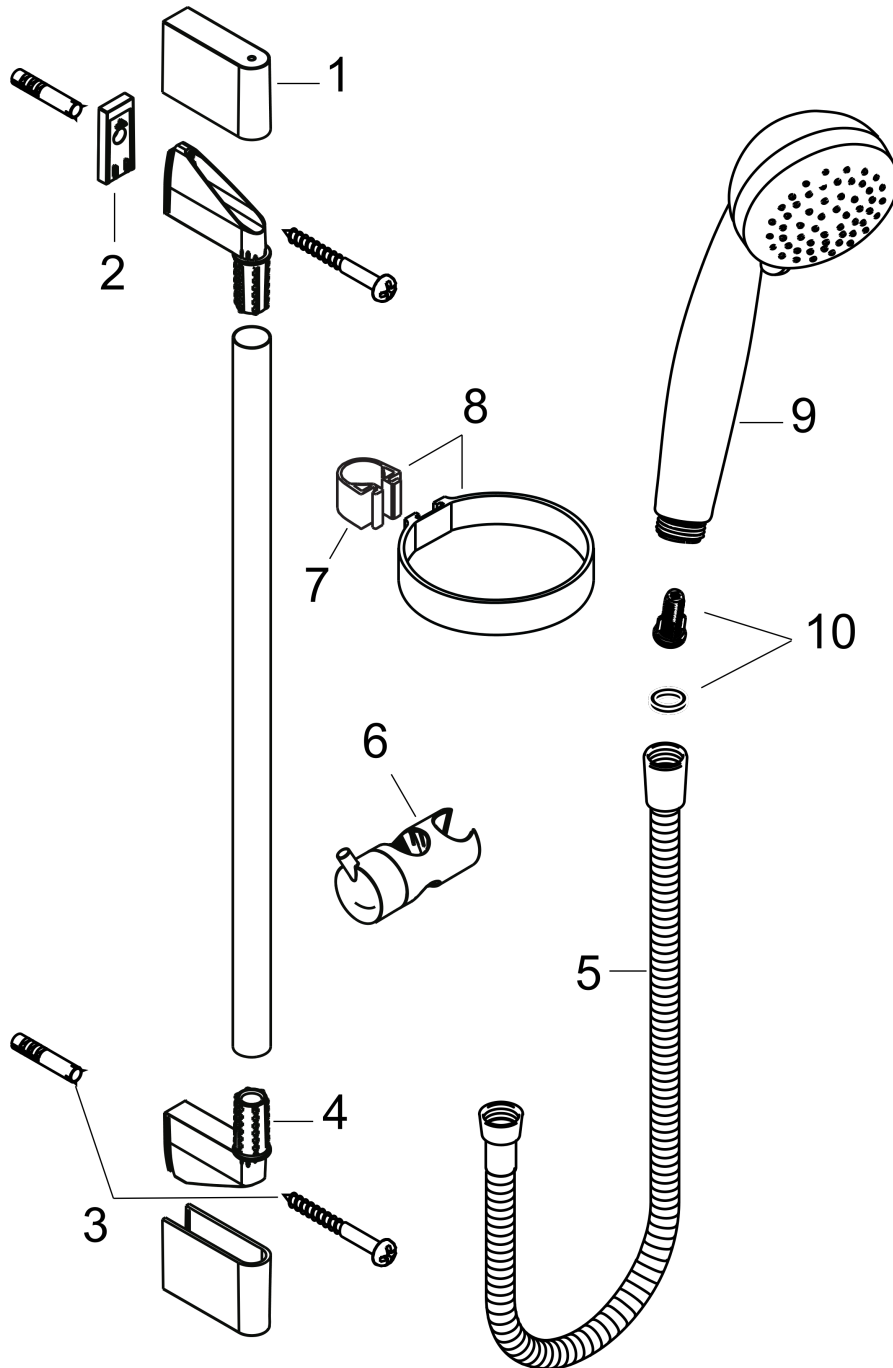

### Flowchart

The consumption was measured in combination with the appropriate fittings (thermostat/mixer/in-wall valve) to reflect actual application in practice.

## Crometta 85

Crometta 85 Variojet hand shower/ Unica'Crometta wall bar 0.65 m set

Surfaces: **chrome** Article Number: **27763000**

### Exploded Drawing

Year of production: >06/08

### Spare part list

Year of production: >06/08

Pos.	Description	Article Number	PC	PU
1	cover	95217000	-	1
2	tile-matching-disk	97450000	-	1
3	mounting set	96179000	-	1
4	wall support	95218000	-	1
5	shower hose Metaflex'C 1,60 m	28266000	-	1
6	support, assy	95160000	-	1
7	clip for Casetta, Ø 22 mm	96189000	-	1
8	shelf Casetta	28678000	-	1
9	handshower	28562000	-	1
10	filter insert	97708000	-	1