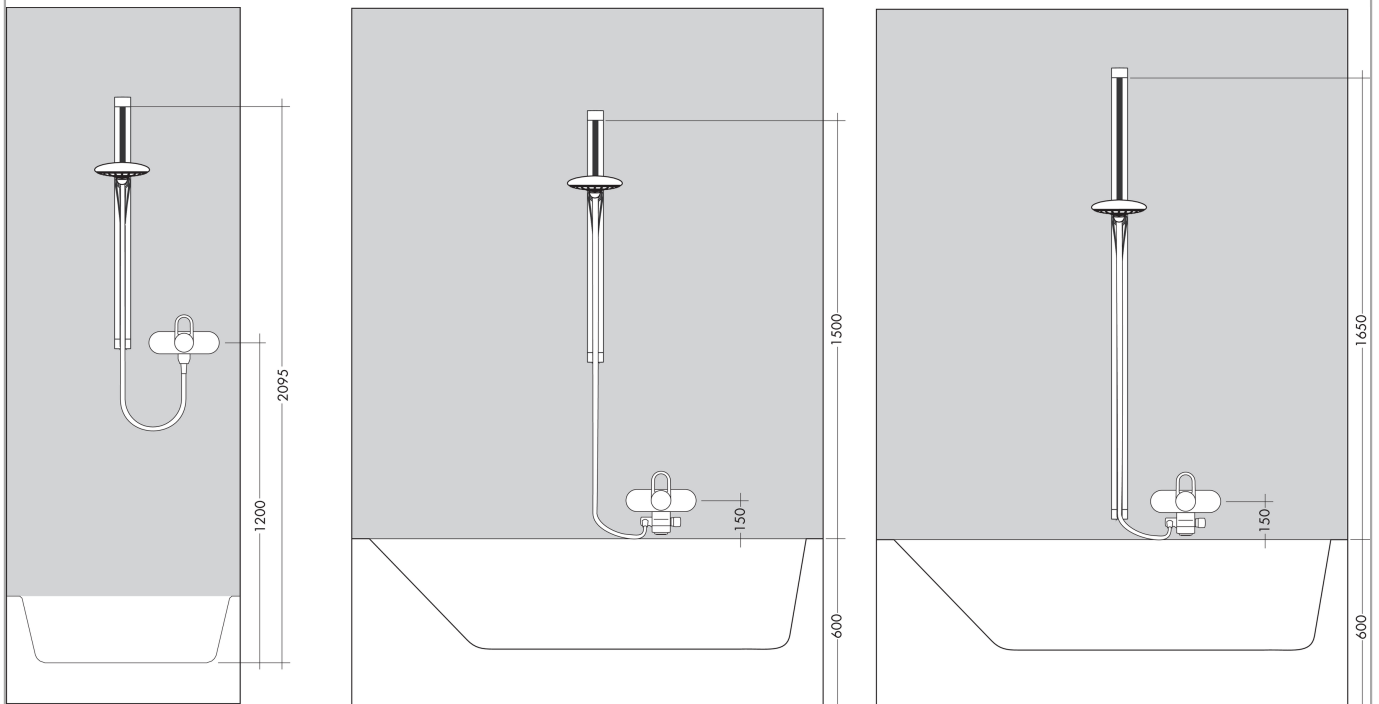

Raindance

Raindance Unica wall bar 0.90 m

Surfaces: **chrome** Article Number: **27636000**

Description

product features

- wall bar type: flat and slim aluminium profile
- bar width: 45 mm
- fully chrome-plated metal shower slide
- self-locking slide
- slide inclination angle steplessly adjustable
- silent inclination angle adjustment

consists of

- Isiflex shower hose 1.60 m (#28276XXX)

Optional Accessoires

- Corner fitting set (#28694XXX)
- Raindance Casetta soap dishes (#28698XXX)

Certificates

Product image

Scale drawing

Raindance

Raindance Unica wall bar 0.90 m

Surfaces: **chrome** Article Number: **27636000**

Installation examples

Raindance

Raindance Unica wall bar 0.90 m

Surfaces: **chrome** Article Number: **27636000**

Exploded Drawing

Year of production: >02/08

Raindance

Raindance Unica wall bar 0.90 m

Surfaces: **chrome** Article Number: **27636000**

Spare part list

Year of production: >02/08

Pos.	Description	Article Number	PC	PU
1	wall support cpl.	98518000	-	1
2	tile-matching-disk	98993000	-	1
3	set of covers	98519000	-	1
4	mounting set	96179000	-	1
5	shower hose Isiflex'B 1,60 m	28276000	-	1
6	corner fitting set	28694000	-	1
7	support, assy	98520000	-	1
8	guide	98918000	-	1