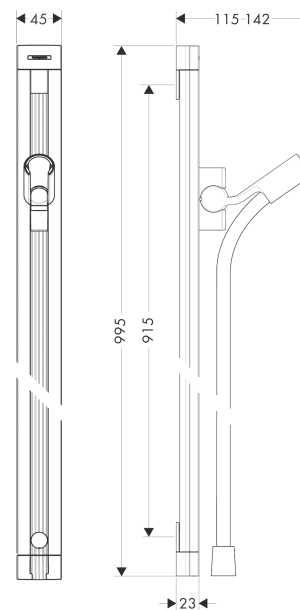

Raindance

Raindance Unica wall bar 0.90 m

Surfaces: **chrome** Article Number: **27636000**

Description

product features

- wall bar type: flat and slim aluminium profile
- bar width: 45 mm
- fully chrome-plated metal shower slide
- self-locking slide
- slide inclination angle steplessly adjustable
- silent inclination angle adjustment

consists of

- Isiflex shower hose 1.60 m (#28276XXX)

Optional Accessoires

- Corner fitting set (#28694XXX)
- Raindance Casetta soap dishes (#28698XXX)

Certificates

Product image

Scale drawing

Raindance

Raindance Unica wall bar 0.90 m

Surfaces: **chrome** Article Number: **27636000**

Installation examples

Raindance

Raindance Unica wall bar 0.90 m

Surfaces: **chrome** Article Number: **27636000**

Exploded Drawing

Year of production: >02/08

Raindance

Raindance Unica wall bar 0.90 m

Surfaces: **chrome** Article Number: **27636000**

Spare part list

Year of production: >02/08

Pos.	Description	Article Number	PC	PU
1	wall support cpl.	98518000	-	1
2	tile-matching-disk	98993000	-	1
3	set of covers	98519000	-	1
4	mounting set	96179000	-	1
5	shower hose Isiflex'B 1,60 m	28276000	-	1
6	corner fitting set	28694000	-	1
7	support, assy	98520000	-	1
8	guide	98918000	-	1