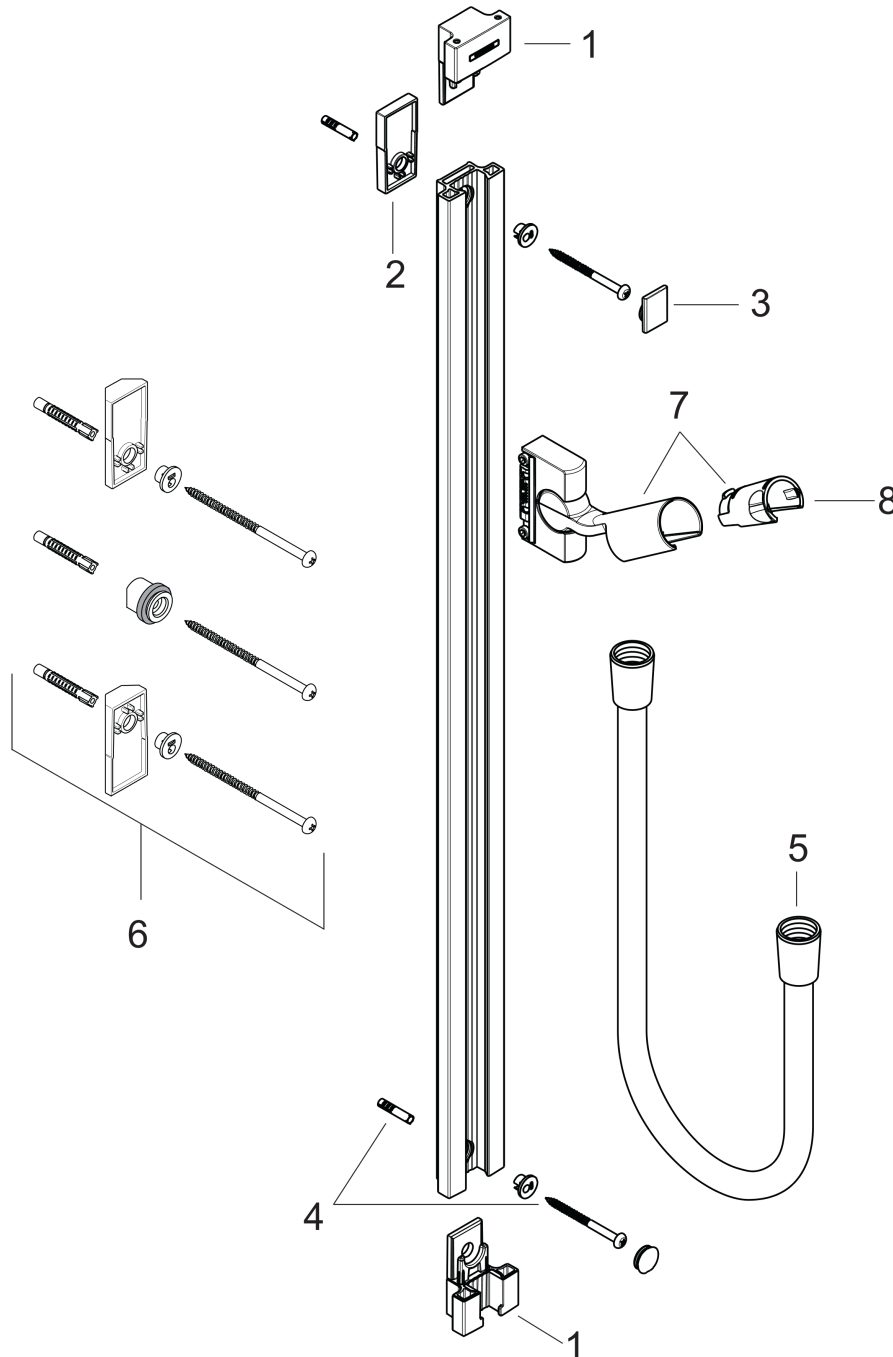

Raindance

Raindance Unica wall bar 0.90 m

Surfaces: **chrome** Article Number: **27636000**

Description

product features

- wall bar type: flat and slim aluminium profile
- bar width: 45 mm
- fully chrome-plated metal shower slide
- self-locking slide
- slide inclination angle steplessly adjustable
- silent inclination angle adjustment

consists of

- Isiflex shower hose 1.60 m (#28276XXX)

Optional Accessoires

- Corner fitting set (#28694XXX)
- Raindance Casetta soap dishes (#28698XXX)

Certificates

Product image

Scale drawing

Raindance

Raindance Unica wall bar 0.90 m

Surfaces: **chrome** Article Number: **27636000**

Installation examples

Raindance

Raindance Unica wall bar 0.90 m

Surfaces: **chrome** Article Number: **27636000**

Exploded Drawing

Year of production: >02/08

Raindance

Raindance Unica wall bar 0.90 m

Surfaces: **chrome** Article Number: **27636000**

Spare part list

Year of production: >02/08

Pos.	Description	Article Number	PC	PU
1	wall support cpl.	98518000	-	1
2	tile-matching-disk	98993000	-	1
3	set of covers	98519000	-	1
4	mounting set	96179000	-	1
5	shower hose Isiflex'B 1,60 m	28276000	-	1
6	corner fitting set	28694000	-	1
7	support, assy	98520000	-	1
8	guide	98918000	-	1