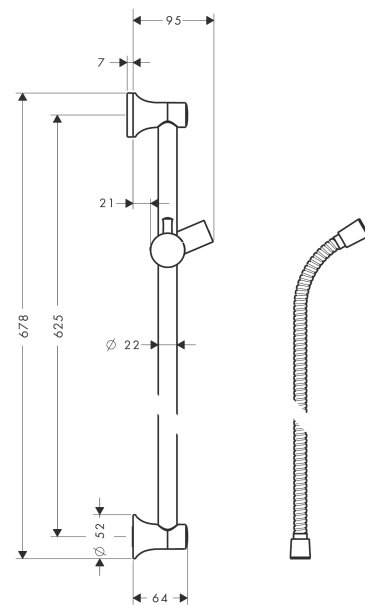

Croma 100

Unica'Classic wall bar 0.65 m

Surfaces: **chrome** Article Number: **27617000**

Description

product features

- wall bar type: chrome-plated brass pipe
- bar width: 22 mm
- fully chrome-plated metal shower slide
- slide with locking mechanism
- slide inclination angle steplessly adjustable
- inclination angle adjustable via raster
- chrome-plated wall supports

consists of

- Techniflex Hose, 63" (#28276USA)

Optional Accessoires

- Casetta'C soap dish (#28678XXX)

Product image

Scale drawing

Croma 100
Unica'Classic wall bar 0.65 m
Surfaces: **chrome** Article Number: **27617000**

Exploded Drawing

Year of production: >04/08

Croma 100

Unica'Classic wall bar 0.65 m

Surfaces: **chrome** Article Number: **27617000**

Spare part list

Year of production: >04/08

Pos.	Description	Article Number	PC	PU
1	wall support	95171000	-	1
2	cover	95129000	-	1
3	mounting set	96179000	-	1
4	tile-matching-disk	98992000	-	1
5	shower hose Sensoflex 1,60 m	28136000	-	1
6	support, assy	95172000	-	1
7	guide	98918000	-	1
8	shelf Casetta	28678000	-	1
9	clip for Casetta, Ø 22 mm	96189000	-	1