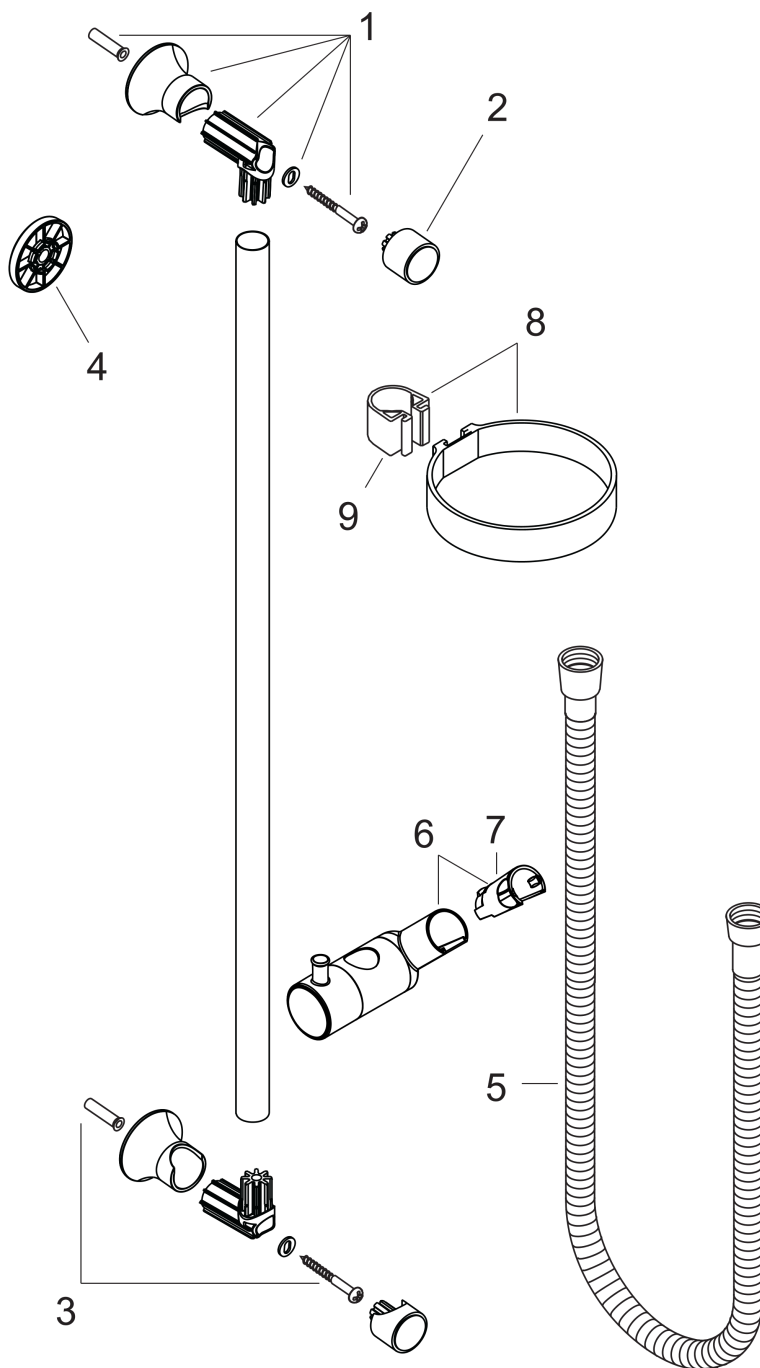

Croma 100

Unica'Classic wall bar 0.65 m

Surfaces: **chrome** Article Number: **27617000**

Description

product features

- wall bar type: chrome-plated brass pipe
- bar width: 22 mm
- fully chrome-plated metal shower slide
- slide with locking mechanism
- slide inclination angle steplessly adjustable
- inclination angle adjustable via raster
- chrome-plated wall supports

consists of

- Techniflex Hose, 63" (#28276USA)

Optional Accessoires

- Casetta'C soap dish (#28678XXX)

Product image

Scale drawing

Croma 100
Unica'Classic wall bar 0.65 m
Surfaces: **chrome** Article Number: **27617000**

Exploded Drawing

Year of production: >04/08

Croma 100

Unica'Classic wall bar 0.65 m

Surfaces: **chrome** Article Number: **27617000**

Spare part list

Year of production: >04/08

Pos.	Description	Article Number	PC	PU
1	wall support	95171000	-	1
2	cover	95129000	-	1
3	mounting set	96179000	-	1
4	tile-matching-disk	98992000	-	1
5	shower hose Sensoflex 1,60 m	28136000	-	1
6	support, assy	95172000	-	1
7	guide	98918000	-	1
8	shelf Casetta	28678000	-	1
9	clip for Casetta, Ø 22 mm	96189000	-	1