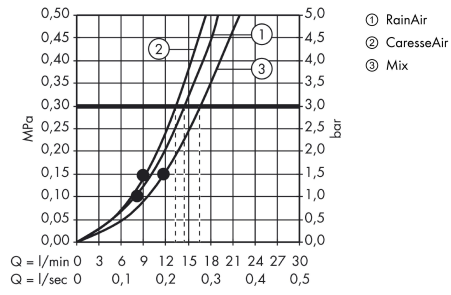

Flowchart

The consumption was measured in combination with the appropriate fittings (thermostat/mixer/in-wall valve) to reflect actual application in practice.

Raindance Select

Raindance Select E 150 3jet hand shower/ Unica'S Puro wall bar 0.65 m set