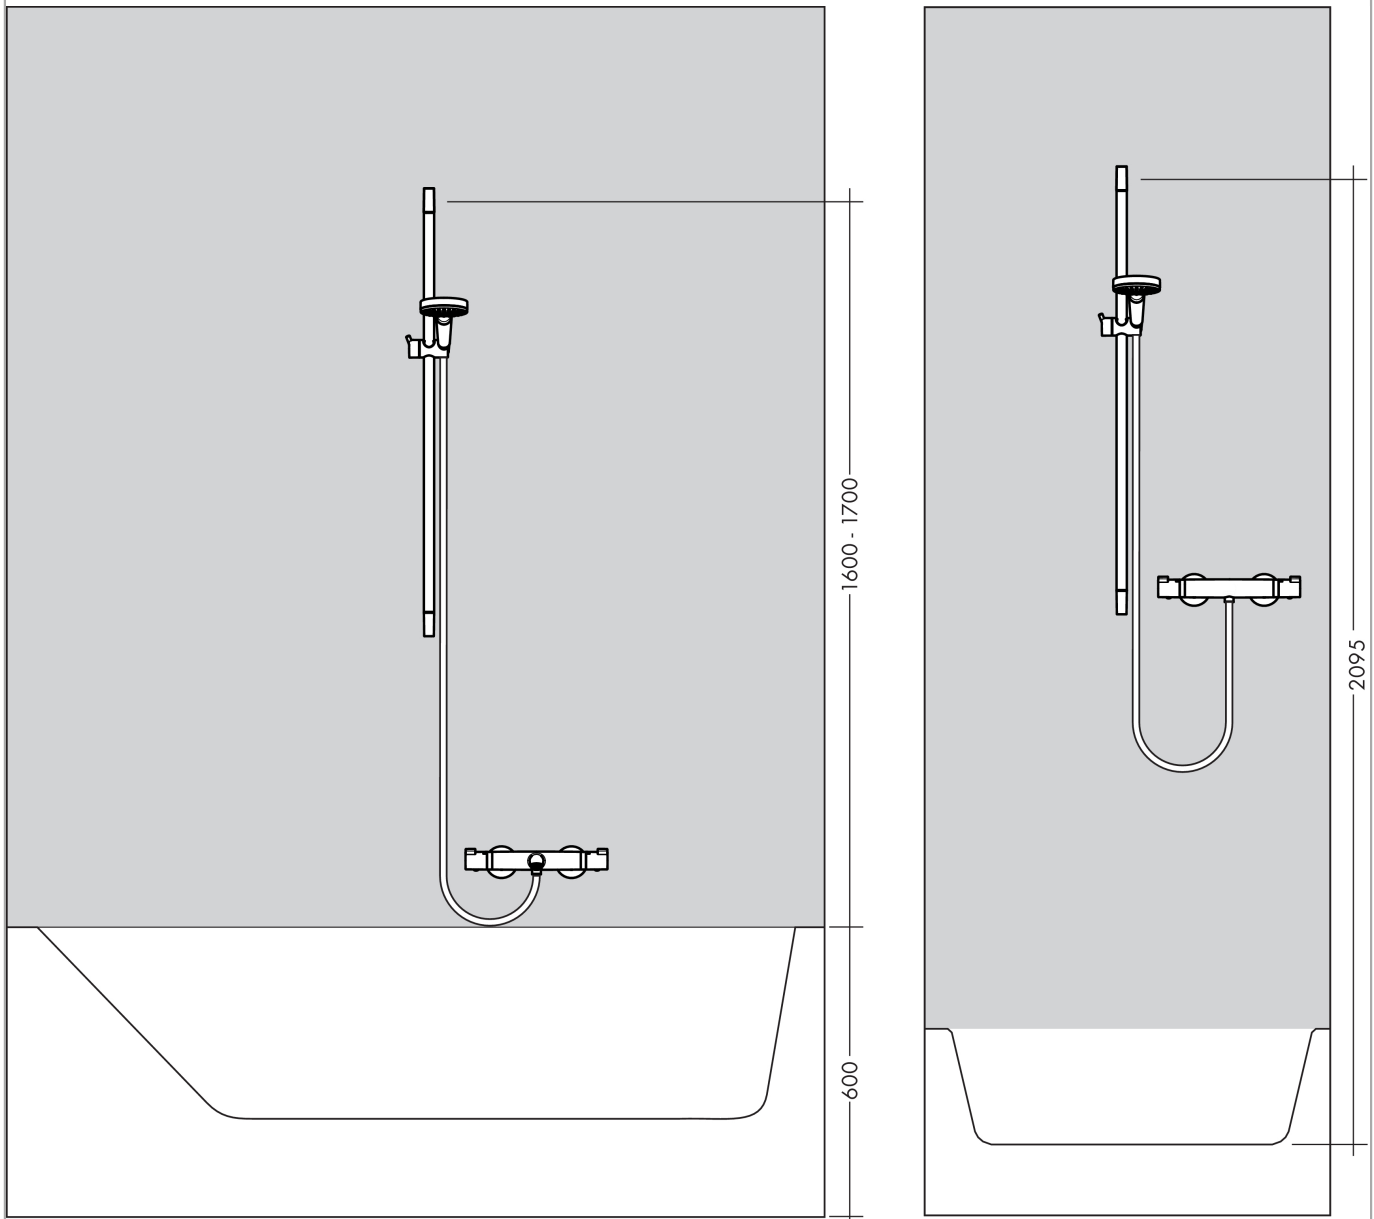

Raindance Select

Raindance Select E 150 3jet hand shower/ Unica'S Puro wall bar 0.65 m set

Surfaces: **chrome** Article Number: **27856000**

Installation examples