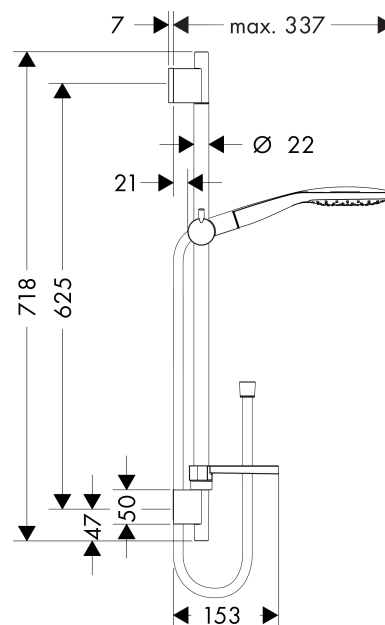

Raindance Select

Raindance Select E 150 3jet hand shower/ Unica'S Puro wall bar 0.65 m set

Surfaces: **chrome** Article Number: **27856000**

Description

product features

- spray type: RainAir, CaresseAir, Mix
- convenient diversion via Select button
- pivot connectors prevent hose from tangling
- 90° position adjustable slider, pivots left and right, up and down
- maximum flow rate (at 0.3 MPa): 16 l/min
- chrome-plated wall supports of plastic
- ACS 13 ACC NY 145, valide jusqu'au 06.05.2018

- Wall bar spacer (#97450XXX)

Technology

Certificates

Product image

Scale drawing

Raindance Select

Raindance Select E 150 3jet hand shower/ Unica'S Puro wall bar 0.65 m set

Surfaces: **chrome** Article Number: **27856000**

Flowchart

The consumption was measured in combination with the appropriate fittings (thermostat/mixer/in-wall valve) to reflect actual application in practice.

Raindance Select

Raindance Select E 150 3jet hand shower/ Unica'S Puro wall bar 0.65 m set

Year of production: >06/13

Pos.	Description	Article Number	PC	PU
1	wall bar cpl.	28632000	-	1
2	handshower	26550000	-	1
3	soap dish	26519000	-	1