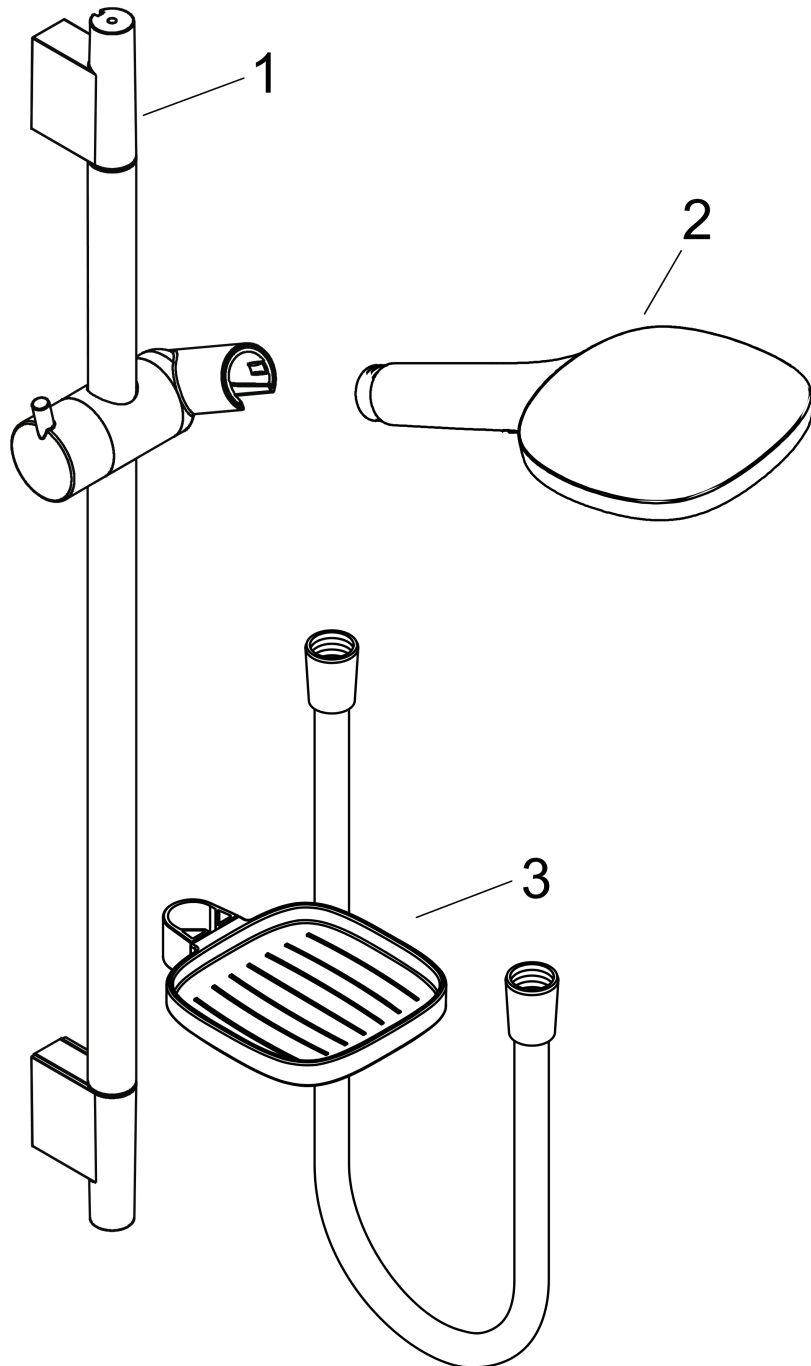

Raindance Select

Raindance Select E 150 3jet hand shower/ Unica'S Puro wall bar 0.65 m set

Surfaces: **chrome** Article Number: **27856000**

Description

product features

- spray type: RainAir, CaresseAir, Mix
- convenient diversion via Select button
- pivot connectors prevent hose from tangling
- 90° position adjustable slider, pivots left and right, up and down
- maximum flow rate (at 0.3 MPa): 16 l/min
- chrome-plated wall supports of plastic
- ACS 13 ACC NY 145, valide jusqu'au 06.05.2018

Flowchart

The consumption was measured in combination with the appropriate fittings (thermostat/mixer/in-wall valve) to reflect actual application in practice.

Raindance Select

Raindance Select E 150 3jet hand shower/ Unica'S Puro wall bar 0.65 m set

Surfaces: **chrome** Article Number: **27856000**

Installation examples

Raindance Select

Raindance Select E 150 3jet hand shower/ Unica'S Puro wall bar 0.65 m set

Surfaces: **chrome** Article Number: **27856000**

Exploded Drawing

Year of production: >06/13

Raindance Select**Raindance Select E 150 3jet hand shower/ Unica'S Puro wall bar 0.65 m set**Surfaces: **chrome** Article Number: **27856000****Spare part list**