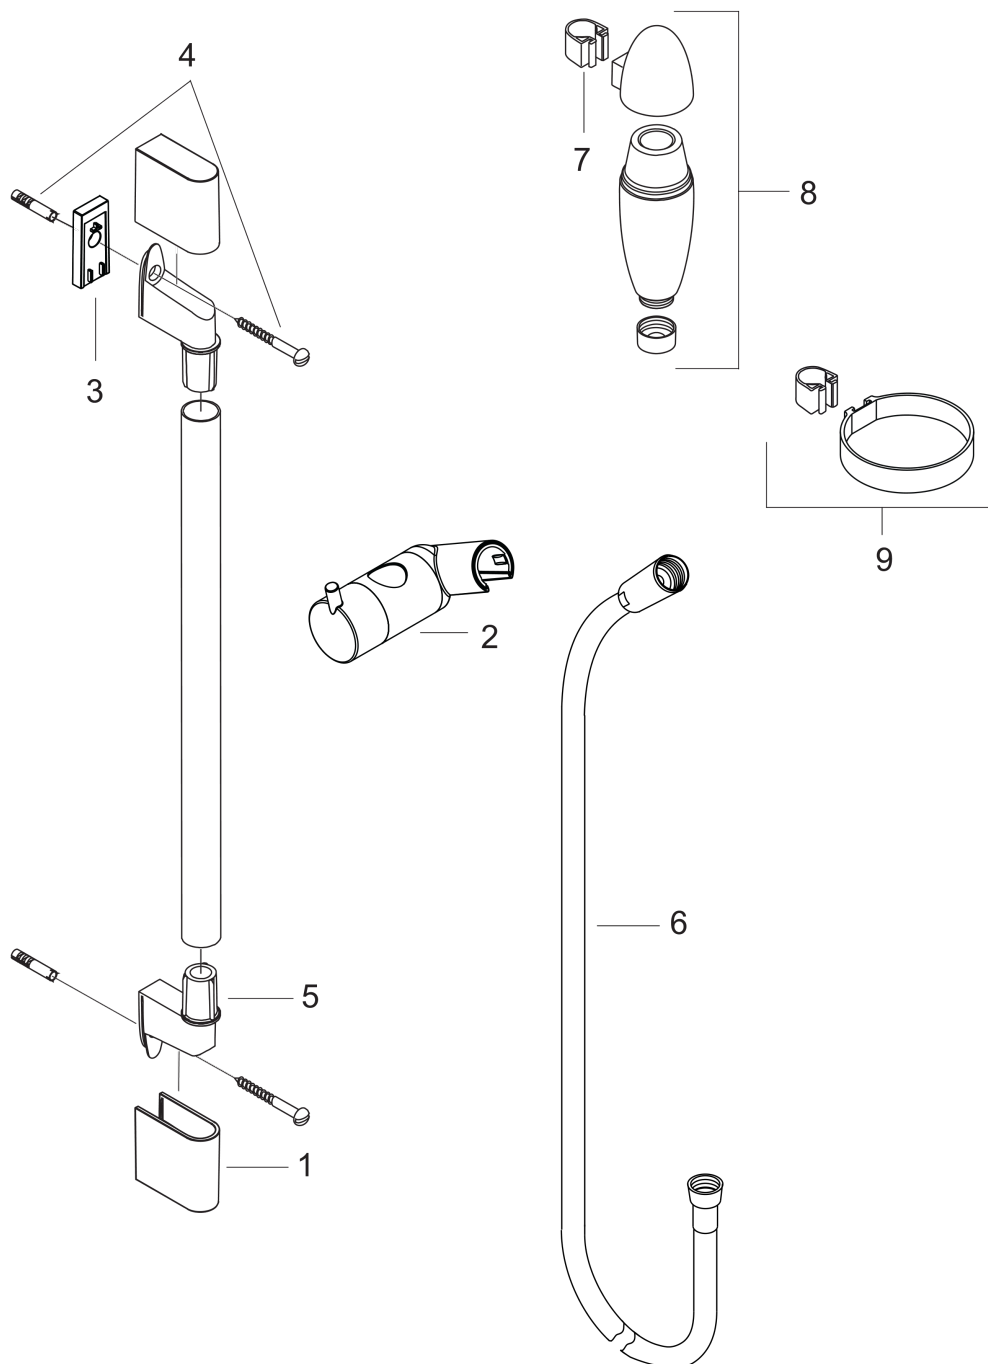

Croma 100

Unica'C wall bar 0.65 m

Surfaces: **chrome** Article Number: **27611000**

Description

product features

- wall bar type: chrome-plated brass pipe
- bar width: 22 mm
- fully chrome-plated metal shower slide
- slide with locking mechanism
- slide inclination angle steplessly adjustable
- inclination angle adjustable via raster
- chrome-plated wall supports of plastic
- chrome-plated wall supports

consists of

- Isiflex shower hose 1.60 m (#28276XXX)

Optional Accessoires

- Casetta'C soap dish (#28678XXX)
- Wall bar spacer (#97450XXX)

Product image

Scale drawing

Croma 100

Unica'C wall bar 0.65 m

Surfaces: **chrome** Article Number: **27611000**

Installation examples

Croma 100
Unica'C wall bar 0.65 m
Surfaces: **chrome** Article Number: **27611000**

Exploded Drawing

Year of production: >10/06

Croma 100
Unica'C wall bar 0.65 m
 Surfaces: **chrome** Article Number: **27611000**

Spare part list

Year of production: >10/06

Pos.	Description	Article Number	PC	PU
1	cover set	98738000	-	1
2	support, assy	98753000	-	1
3	tile-matching-disk	97450000	-	1
4	mounting set	96179000	-	1
5	wall support	96275000	-	1
6	shower hose Isiflex'B 1,60 m	28276000	-	1
7	clip for Casetta, Ø 22 mm	96189000	-	1
8	lotion dispenser	27619000	-	1
9	shelf Casetta	28678000	-	1