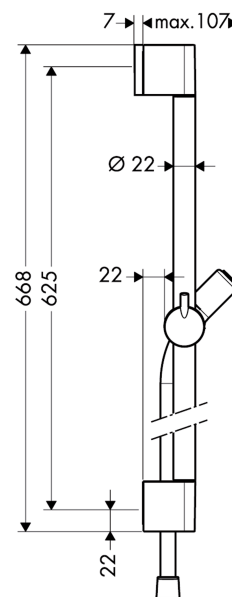

Croma 100

Unica'C wall bar 0.65 m

Surfaces: **chrome** Article Number: **27611000**

Description

product features

- wall bar type: chrome-plated brass pipe
- bar width: 22 mm
- fully chrome-plated metal shower slide
- slide with locking mechanism
- slide inclination angle steplessly adjustable
- inclination angle adjustable via raster
- chrome-plated wall supports of plastic
- chrome-plated wall supports

consists of

- Isiflex shower hose 1.60 m (#28276XXX)

Optional Accessoires

- Casetta'C soap dish (#28678XXX)
- Wall bar spacer (#97450XXX)

Product image

Scale drawing

Croma 100

Unica'C wall bar 0.65 m

Surfaces: **chrome** Article Number: **27611000**

Installation examples

Croma 100
Unica'C wall bar 0.65 m
Surfaces: **chrome** Article Number: **27611000**

Exploded Drawing

Year of production: >10/06

Croma 100
Unica'C wall bar 0.65 m
 Surfaces: **chrome** Article Number: **27611000**

Spare part list

Year of production: >10/06

Pos.	Description	Article Number	PC	PU
1	cover set	98738000	-	1
2	support, assy	98753000	-	1
3	tile-matching-disk	97450000	-	1
4	mounting set	96179000	-	1
5	wall support	96275000	-	1
6	shower hose Isiflex'B 1,60 m	28276000	-	1
7	clip for Casetta, Ø 22 mm	96189000	-	1
8	lotion dispenser	27619000	-	1
9	shelf Casetta	28678000	-	1