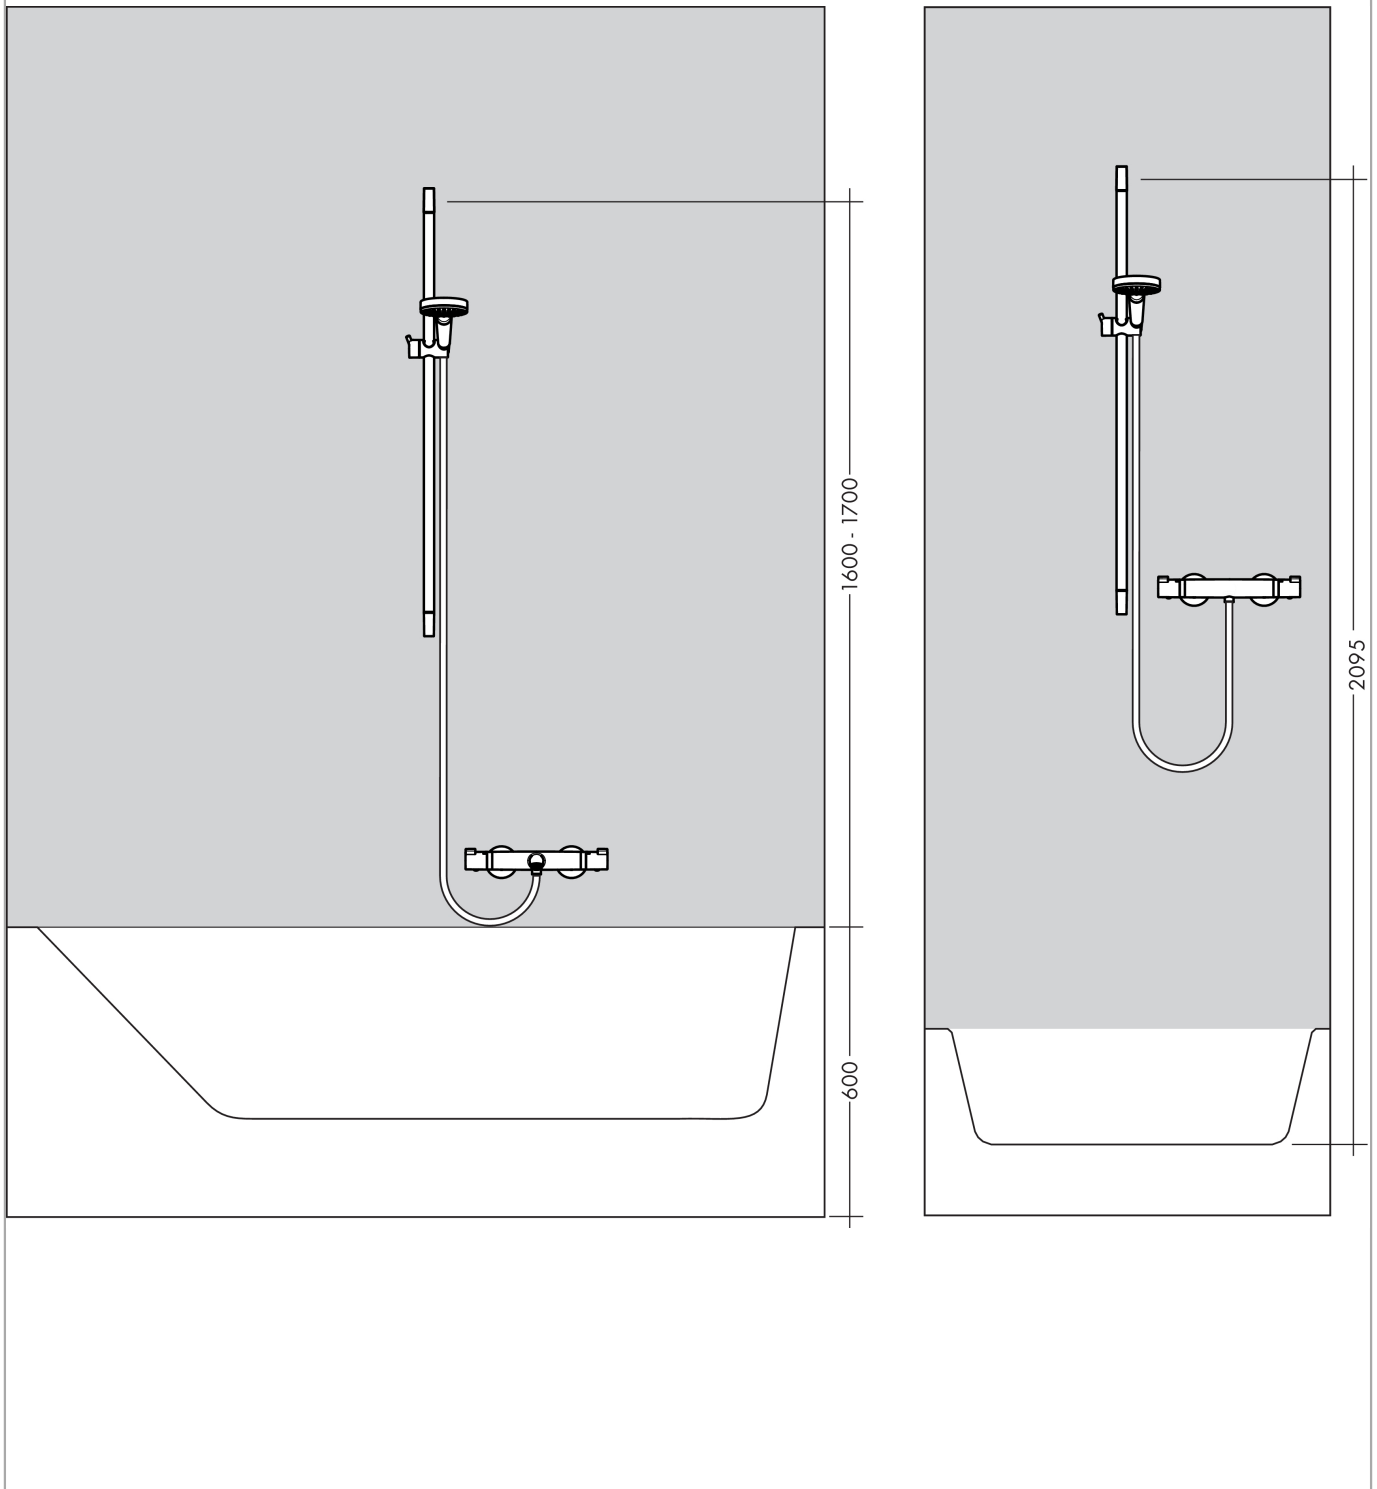

Croma 100

Unica'C wall bar 0.65 m

Surfaces: **chrome** Article Number: **27611000**

Description

product features

- wall bar type: chrome-plated brass pipe
- bar width: 22 mm
- fully chrome-plated metal shower slide
- slide with locking mechanism
- slide inclination angle steplessly adjustable
- inclination angle adjustable via raster
- chrome-plated wall supports of plastic
- chrome-plated wall supports

consists of

- Isiflex shower hose 1.60 m (#28276XXX)

Optional Accessoires

- Casetta'C soap dish (#28678XXX)
- Wall bar spacer (#97450XXX)

Product image

Scale drawing

Croma 100

Unica'C wall bar 0.65 m

Surfaces: **chrome** Article Number: **27611000**

Installation examples

Croma 100
Unica'C wall bar 0.65 m
Surfaces: **chrome** Article Number: **27611000**

Exploded Drawing

Year of production: >10/06

Croma 100
Unica'C wall bar 0.65 m
 Surfaces: **chrome** Article Number: **27611000**

Spare part list

Year of production: >10/06

Pos.	Description	Article Number	PC	PU
1	cover set	98738000	-	1
2	support, assy	98753000	-	1
3	tile-matching-disk	97450000	-	1
4	mounting set	96179000	-	1
5	wall support	96275000	-	1
6	shower hose Isiflex'B 1,60 m	28276000	-	1
7	clip for Casetta, Ø 22 mm	96189000	-	1
8	lotion dispenser	27619000	-	1
9	shelf Casetta	28678000	-	1