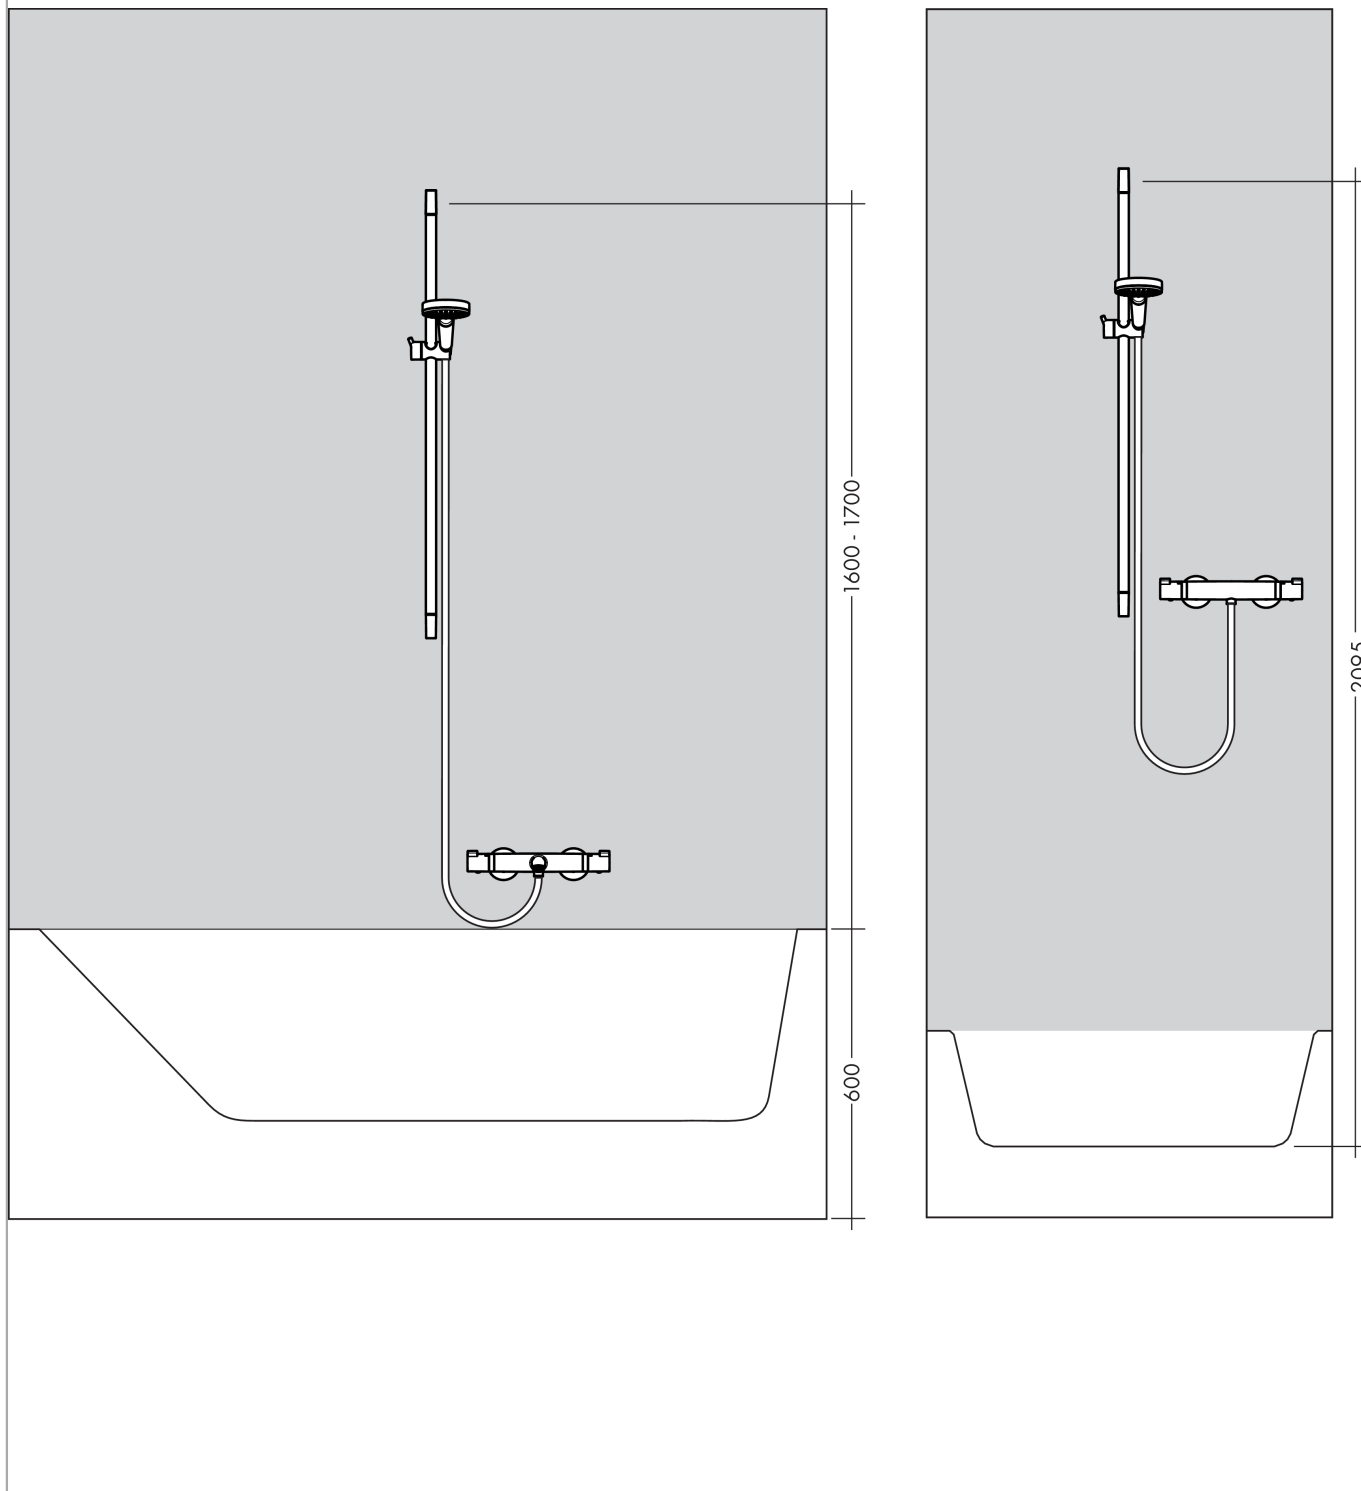

Croma 100

Unica'C wall bar 0.90 m

Surfaces: **chrome** Article Number: **27610000**

Description

product features

- wall bar type: chrome-plated brass pipe
- bar width: 22 mm
- translucent plastic shower slide
- slide with locking mechanism
- slide inclination angle steplessly adjustable
- inclination angle adjustable via raster
- chrome-plated wall supports

consists of

- Isiflex shower hose 1.60 m (#28276XXX)

Optional Accessoires

- Casetta'C soap dish (#28678XXX)

Product image

Scale drawing

Croma 100

Unica'C wall bar 0.90 m

Surfaces: **chrome** Article Number: **27610000**

Installation examples

Croma 100

Unica'C wall bar 0.90 m

Surfaces: **chrome** Article Number: **27610000**

Exploded Drawing

Year of production: >10/06

Croma 100

Unica'C wall bar 0.90 m

Surfaces: **chrome** Article Number: **27610000**

Spare part list

Year of production: >10/06

Pos.	Description	Article Number	PC	PU
1	cover set	98738000	-	1
2	support, assy	98753000	-	1
3	tile-matching-disk	97450000	-	1
4	mounting set	96179000	-	1
5	wall support	96275000	-	1
6	shower hose Isiflex'B 1,60 m	28276000	-	1
7	clip for Casetta, Ø 22 mm	96189000	-	1
8	lotion dispenser	27619000	-	1
9	shelf Casetta	28678000	-	1