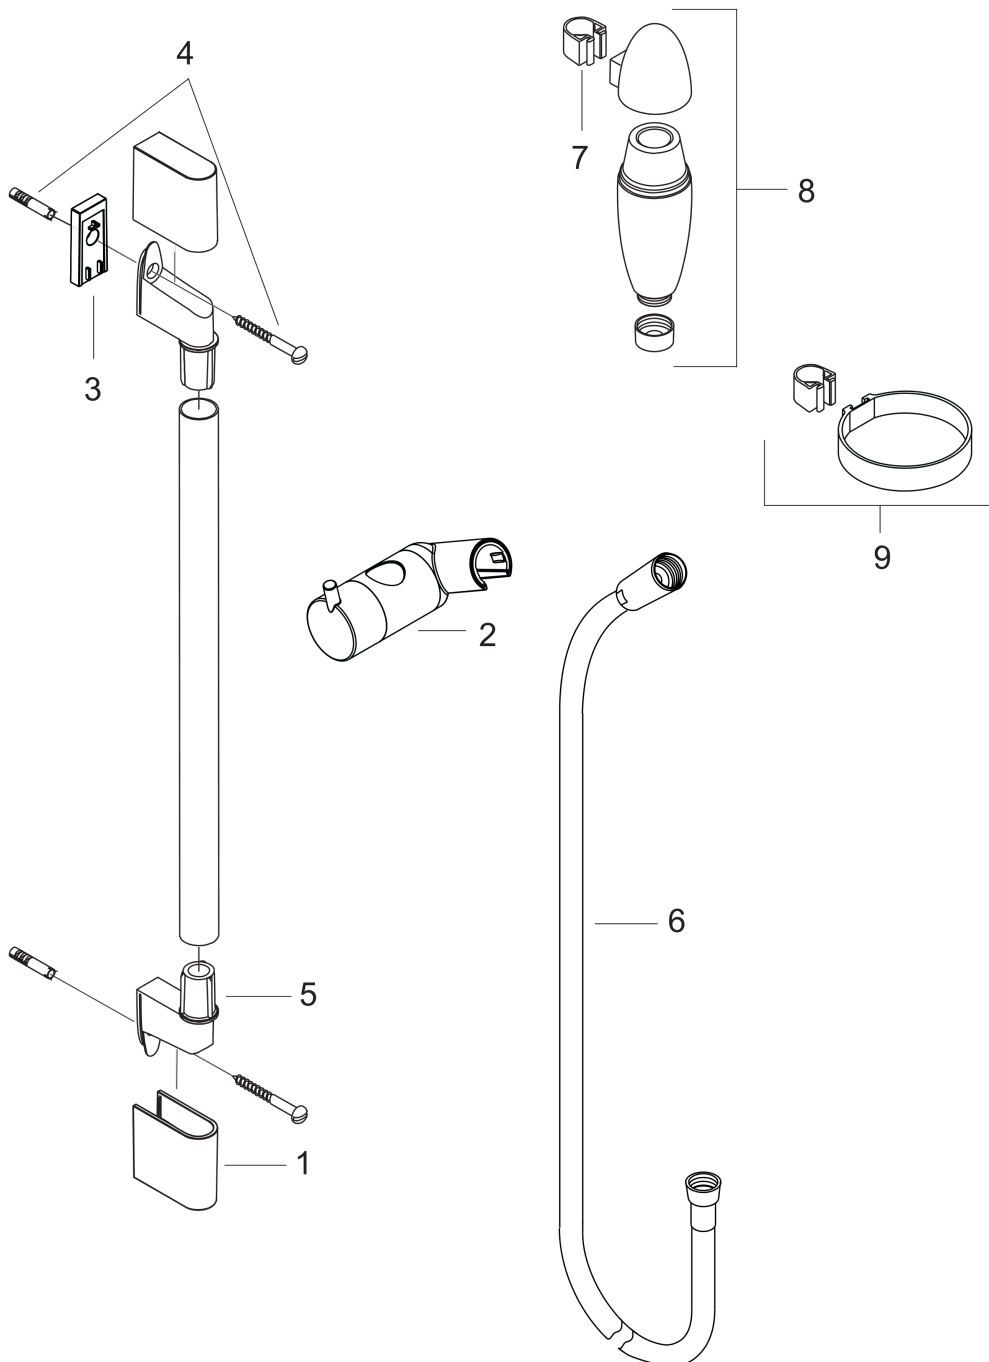

Croma 100

Unica'C wall bar 0.90 m

Surfaces: **chrome** Article Number: **27610000**

Description

product features

- wall bar type: chrome-plated brass pipe
- bar width: 22 mm
- translucent plastic shower slide
- slide with locking mechanism
- slide inclination angle steplessly adjustable
- inclination angle adjustable via raster
- chrome-plated wall supports

consists of

- Isiflex shower hose 1.60 m (#28276XXX)

Optional Accessoires

- Casetta'C soap dish (#28678XXX)

Product image

Scale drawing

Croma 100

Unica'C wall bar 0.90 m

Surfaces: **chrome** Article Number: **27610000**

Installation examples

Croma 100

Unica'C wall bar 0.90 m

Surfaces: **chrome** Article Number: **27610000**

Exploded Drawing

Year of production: >10/06

Croma 100

Unica'C wall bar 0.90 m

Surfaces: **chrome** Article Number: **27610000**

Spare part list

Year of production: >10/06

Pos.	Description	Article Number	PC	PU
1	cover set	98738000	-	1
2	support, assy	98753000	-	1
3	tile-matching-disk	97450000	-	1
4	mounting set	96179000	-	1
5	wall support	96275000	-	1
6	shower hose Isiflex'B 1,60 m	28276000	-	1
7	clip for Casetta, Ø 22 mm	96189000	-	1
8	lotion dispenser	27619000	-	1
9	shelf Casetta	28678000	-	1