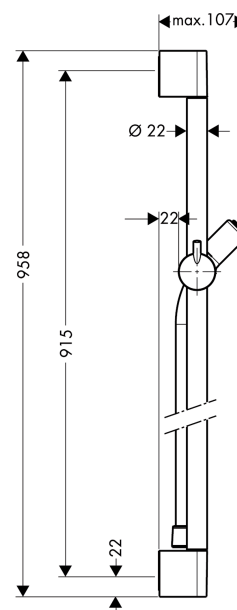

Croma 100

Unica'C wall bar 0.90 m

Surfaces: **chrome** Article Number: **27610000**

Description

product features

- wall bar type: chrome-plated brass pipe
- bar width: 22 mm
- translucent plastic shower slide
- slide with locking mechanism
- slide inclination angle steplessly adjustable
- inclination angle adjustable via raster
- chrome-plated wall supports

consists of

- Isiflex shower hose 1.60 m (#28276XXX)

Optional Accessoires

- Casetta'C soap dish (#28678XXX)

Product image

Scale drawing

Croma 100

Unica'C wall bar 0.90 m

Surfaces: **chrome** Article Number: **27610000**

Installation examples

Croma 100

Unica'C wall bar 0.90 m

Surfaces: **chrome** Article Number: **27610000**

Exploded Drawing

Year of production: >10/06

Croma 100

Unica'C wall bar 0.90 m

Surfaces: **chrome** Article Number: **27610000**

Spare part list

Year of production: >10/06

Pos.	Description	Article Number	PC	PU
1	cover set	98738000	-	1
2	support, assy	98753000	-	1
3	tile-matching-disk	97450000	-	1
4	mounting set	96179000	-	1
5	wall support	96275000	-	1
6	shower hose Isiflex'B 1,60 m	28276000	-	1
7	clip for Casetta, Ø 22 mm	96189000	-	1
8	lotion dispenser	27619000	-	1
9	shelf Casetta	28678000	-	1