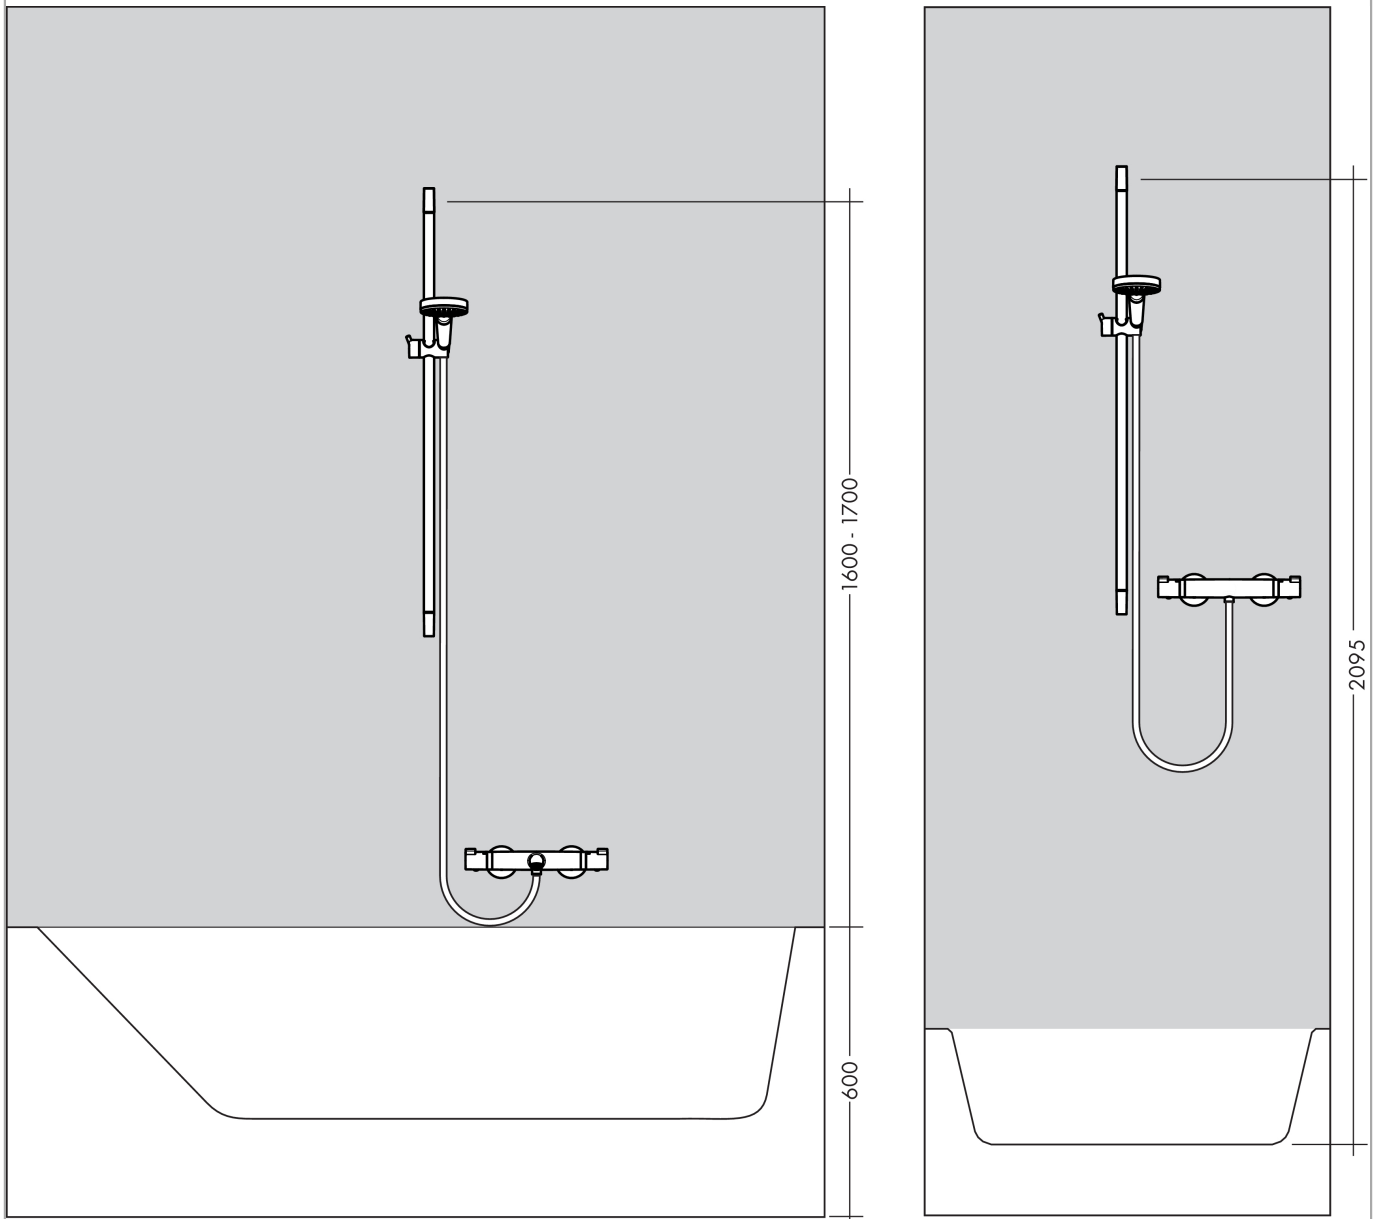

Croma 100

Croma 100 Vario hand shower EcoSmart 9 l/min/ Unica'C wall bar 0.65 m set

Surfaces: **chrome** Article Number: **27776000**

Installation examples