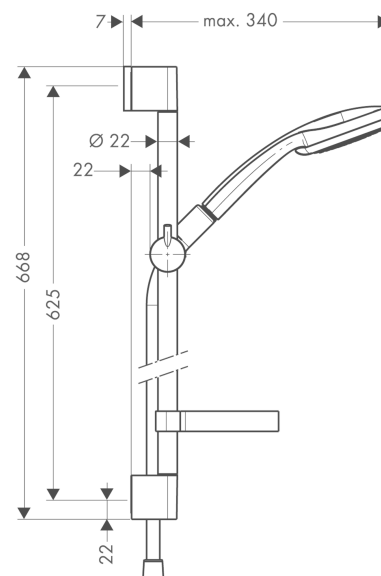

#### product features

- spray type: Shampoo spray, Massage spray, Rain, Normal spray
- spray type adjustment by turning spray disc
- shower head size: 100 mm
- 90° position adjustable slider, pivots left and right, up and down
- maximum flow rate (at 0.3 MPa): 9 l/min
- ACS 13 ACC NY 145, valide jusqu'au 06.05.2018

### Scale drawing