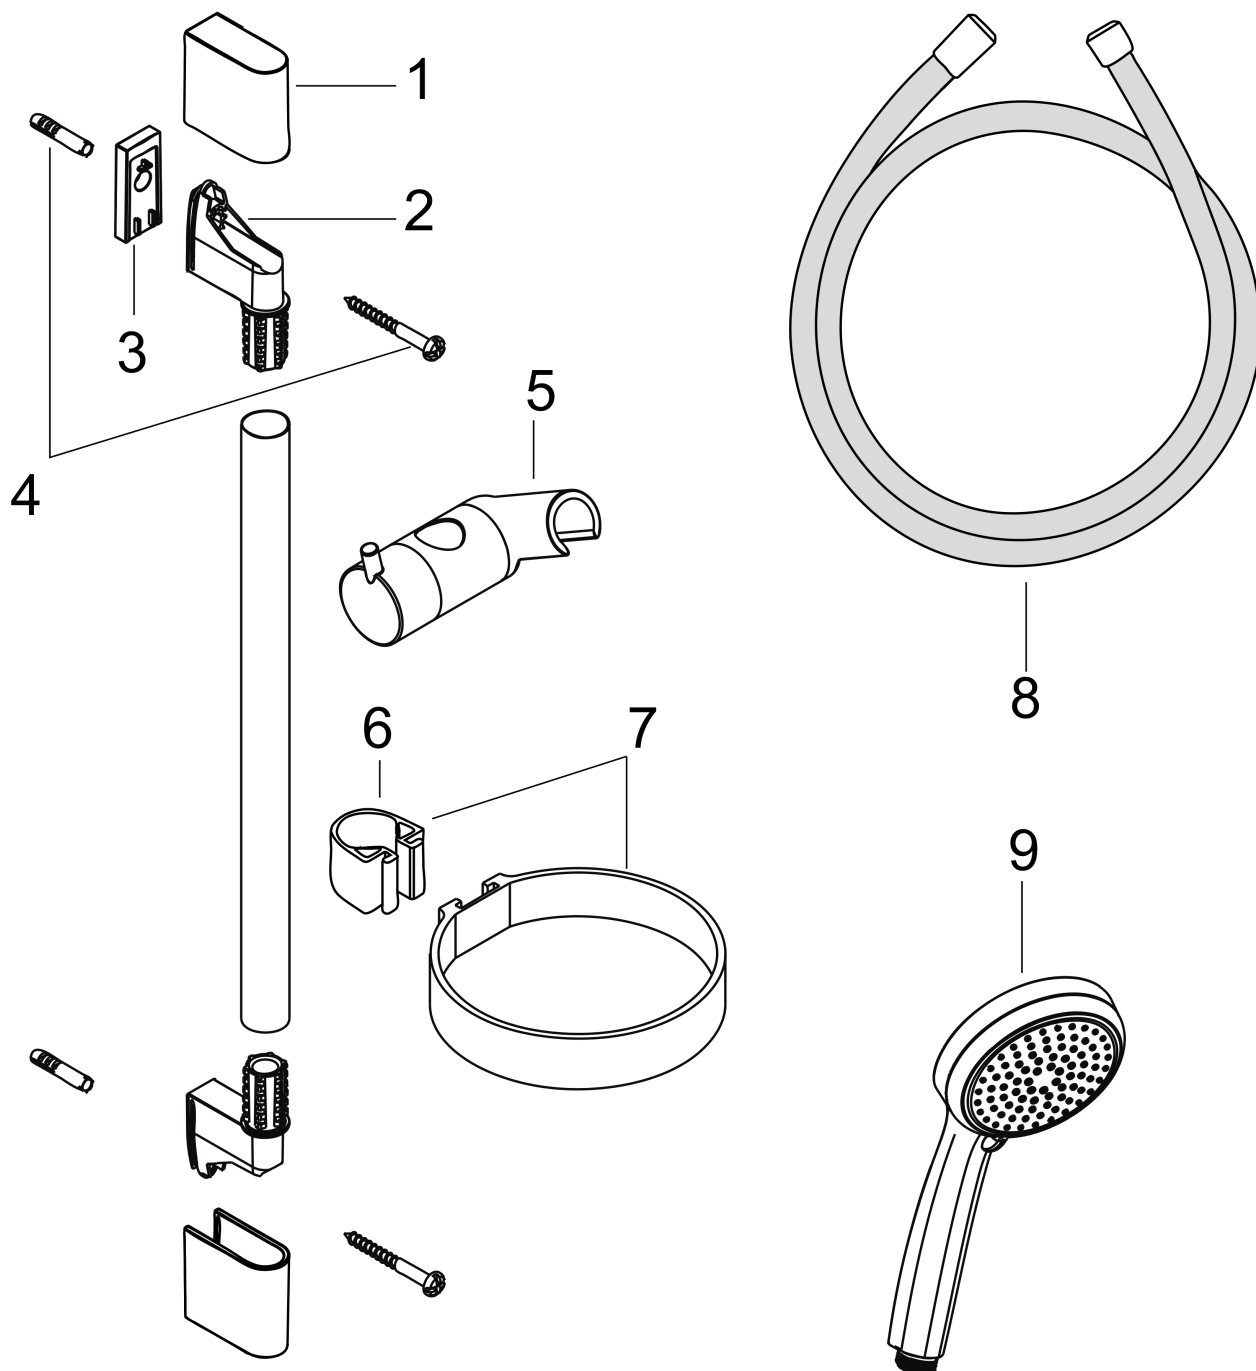

### Installation examples

## Croma 100

Croma 100 Vario hand shower EcoSmart 9 l/min/ Unica'C wall bar 0.65 m set

Surfaces: chrome Article Number: 27776000

### Exploded Drawing

Year of production: >10/06

**Croma 100**

**Croma 100 Vario hand shower EcoSmart 9 l/min/ Unica'C wall bar 0.65 m set**

Surfaces: **chrome** Article Number: **27776000**

**Spare part list**

Year of production: >10/06

Pos.	Description	Article Number	PC	PU
1	cover set	98738000	-	1
2	wall support	96275000	-	1
3	tile-matching-disk	97450000	-	1
4	mounting set	96179000	-	1
5	support, assy	98753000	-	1
6	clip for Casetta, Ø 22 mm	96189000	-	1
7	shelf Casetta	28678000	-	1
8	shower hose Isiflex'B 1,60 m	28276000	-	1
9	handshower	28537000	-	1