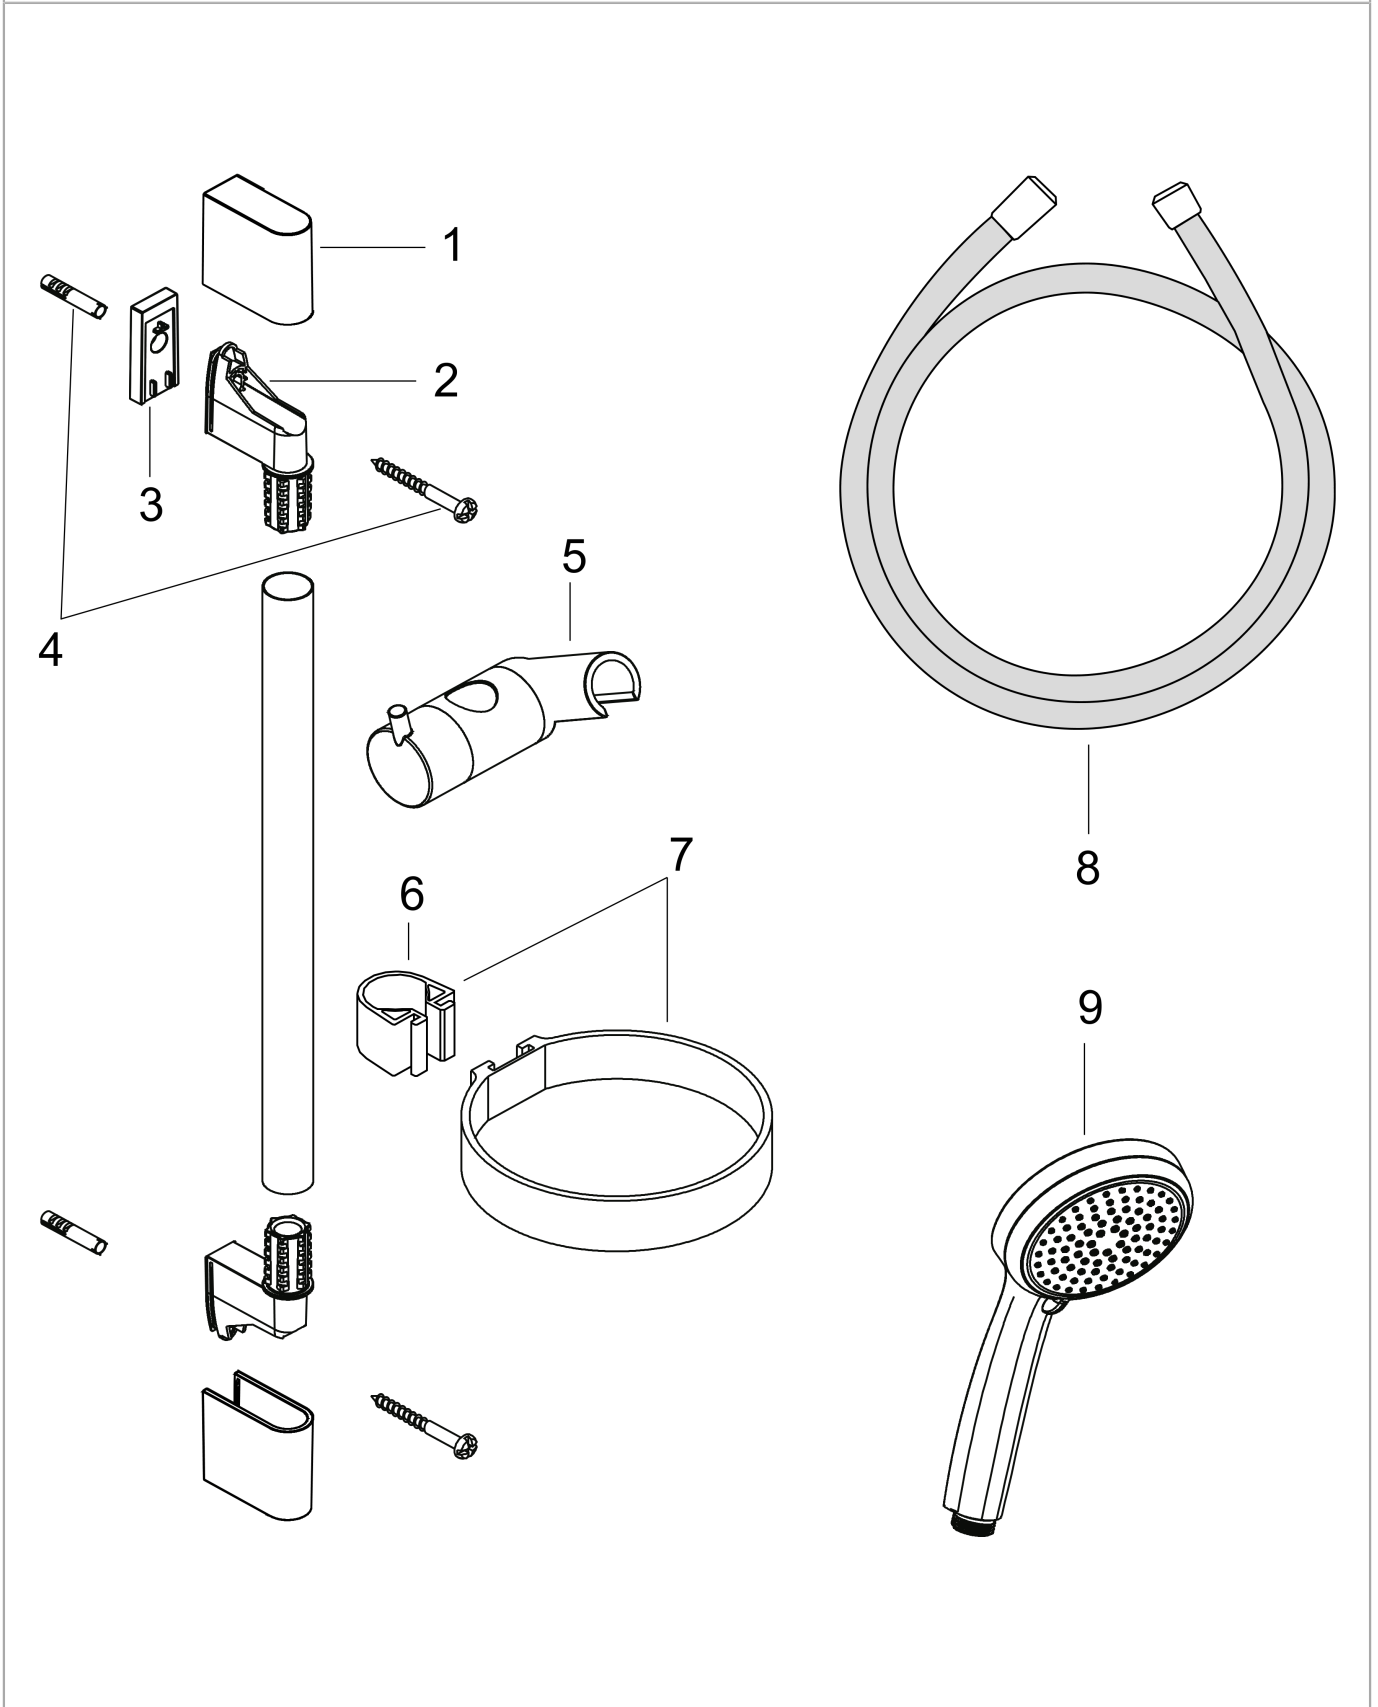

Croma 100

Croma 100 Vario hand shower EcoSmart 9 l/min/ Unica'C wall bar 0.90 m set

Surfaces: **chrome** Article Number: **27653000**

Description

product features

- spray type: Rain, Normal spray, Shampoo spray, Massage spray
- spray type adjustment by turning spray disc
- shower head size: 100 mm
- pivot connectors prevent hose from tangling
- 90° position adjustable slider, pivots left and right, up and down
- maximum flow rate (at 0.3 MPa): 9 l/min
- chrome-plated wall supports of plastic
- ACS 13 ACC NY 145, valide jusqu'au 06.05.2018

- Wall bar spacer (#97450XXX)

Technology

Certificates

Product image

Scale drawing

Croma 100

Croma 100 Vario hand shower EcoSmart 9 l/min/ Unica'C wall bar 0.90 m set

Surfaces: chrome Article Number: 27653000

Surfaces: **chrome** Article Number: **27653000**

Installation examples

Croma 100

Croma 100 Vario hand shower EcoSmart 9 l/min/ Unica'C wall bar 0.90 m set

Surfaces: chrome Article Number: 27653000

Exploded Drawing

Year of production: >01/09

Croma 100

Croma 100 Vario hand shower EcoSmart 9 l/min/ Unica'C wall bar 0.90 m set

Surfaces: **chrome** Article Number: **27653000**

Spare part list

Year of production: >01/09

Pos.	Description	Article Number	PC	PU
1	cover set	98738000	-	1
2	wall support	96275000	-	1
3	tile-matching-disk	97450000	-	1
4	mounting set	96179000	-	1
5	support, assy	98753000	-	1
6	clip for Casetta, Ø 22 mm	96189000	-	1
7	shelf Casetta	28678000	-	1
8	shower hose Isiflex'B 1,60 m	28276000	-	1
9	handshower	28537000	-	1