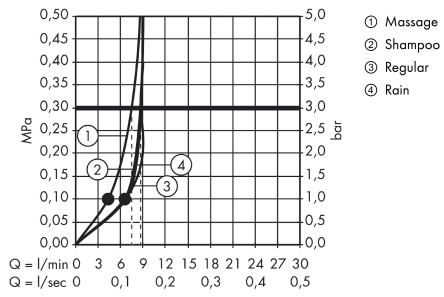

Croma 100

Croma 100 Vario hand shower EcoSmart 9 l/min/ Unica'C wall bar 0.90 m set

Surfaces: **chrome** Article Number: **27653000**

Description

product features

- spray type: Rain, Normal spray, Shampoo spray, Massage spray
- spray type adjustment by turning spray disc
- shower head size: 100 mm
- pivot connectors prevent hose from tangling
- 90° position adjustable slider, pivots left and right, up and down
- maximum flow rate (at 0.3 MPa): 9 l/min
- chrome-plated wall supports of plastic
- ACS 13 ACC NY 145, valide jusqu'au 06.05.2018

- Wall bar spacer (#97450XXX)

Technology

Certificates

Product image

Scale drawing

Croma 100

Croma 100 Vario hand shower EcoSmart 9 l/min/ Unica'C wall bar 0.90 m set

Surfaces: chrome Article Number: 27653000

Flowchart

The consumption was measured in combination with the appropriate fittings (thermostat/mixer/in-wall valve) to reflect actual application in practice.

Croma 100

Croma 100 Vario hand shower EcoSmart 9 l/min/ Unica'C wall bar 0.90 m set