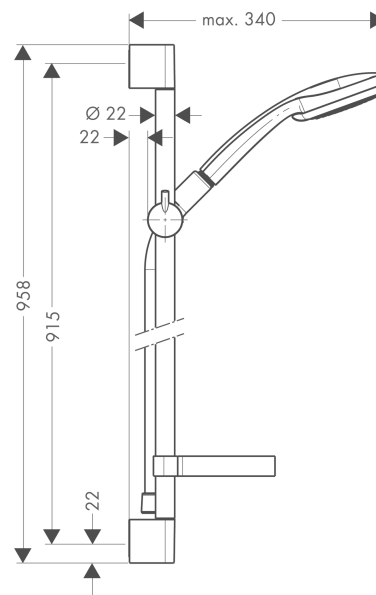

Croma 100

Croma 100 Vario hand shower EcoSmart 9 l/min/ Unica'C wall bar 0.90 m set

Surfaces: **chrome** Article Number: **27653000**

Description

product features

- spray type: Rain, Normal spray, Shampoo spray, Massage spray
- spray type adjustment by turning spray disc
- shower head size: 100 mm
- pivot connectors prevent hose from tangling
- 90° position adjustable slider, pivots left and right, up and down
- maximum flow rate (at 0.3 MPa): 9 l/min
- chrome-plated wall supports of plastic
- ACS 13 ACC NY 145, valide jusqu'au 06.05.2018

- Wall bar spacer (#97450XXX)

Technology

Certificates

Product image

Scale drawing

Croma 100

Croma 100 Vario hand shower EcoSmart 9 l/min/ Unica'C wall bar 0.90 m set

Surfaces: chrome Article Number: 27653000

Flowchart

The consumption was measured in combination with the appropriate fittings (thermostat/mixer/in-wall valve) to reflect actual application in practice.

Croma 100

Croma 100 Vario hand shower EcoSmart 9 l/min/ Unica'C wall bar 0.90 m set

Year of production: >01/09

Croma 100

Croma 100 Vario hand shower EcoSmart 9 l/min/ Unica'C wall bar 0.90 m set

Surfaces: **chrome** Article Number: **27653000**

Spare part list

Year of production: >01/09

Pos.	Description	Article Number	PC	PU
1	cover set	98738000	-	1
2	wall support	96275000	-	1
3	tile-matching-disk	97450000	-	1
4	mounting set	96179000	-	1
5	support, assy	98753000	-	1
6	clip for Casetta, Ø 22 mm	96189000	-	1
7	shelf Casetta	28678000	-	1
8	shower hose Isiflex'B 1,60 m	28276000	-	1
9	handshower	28537000	-	1