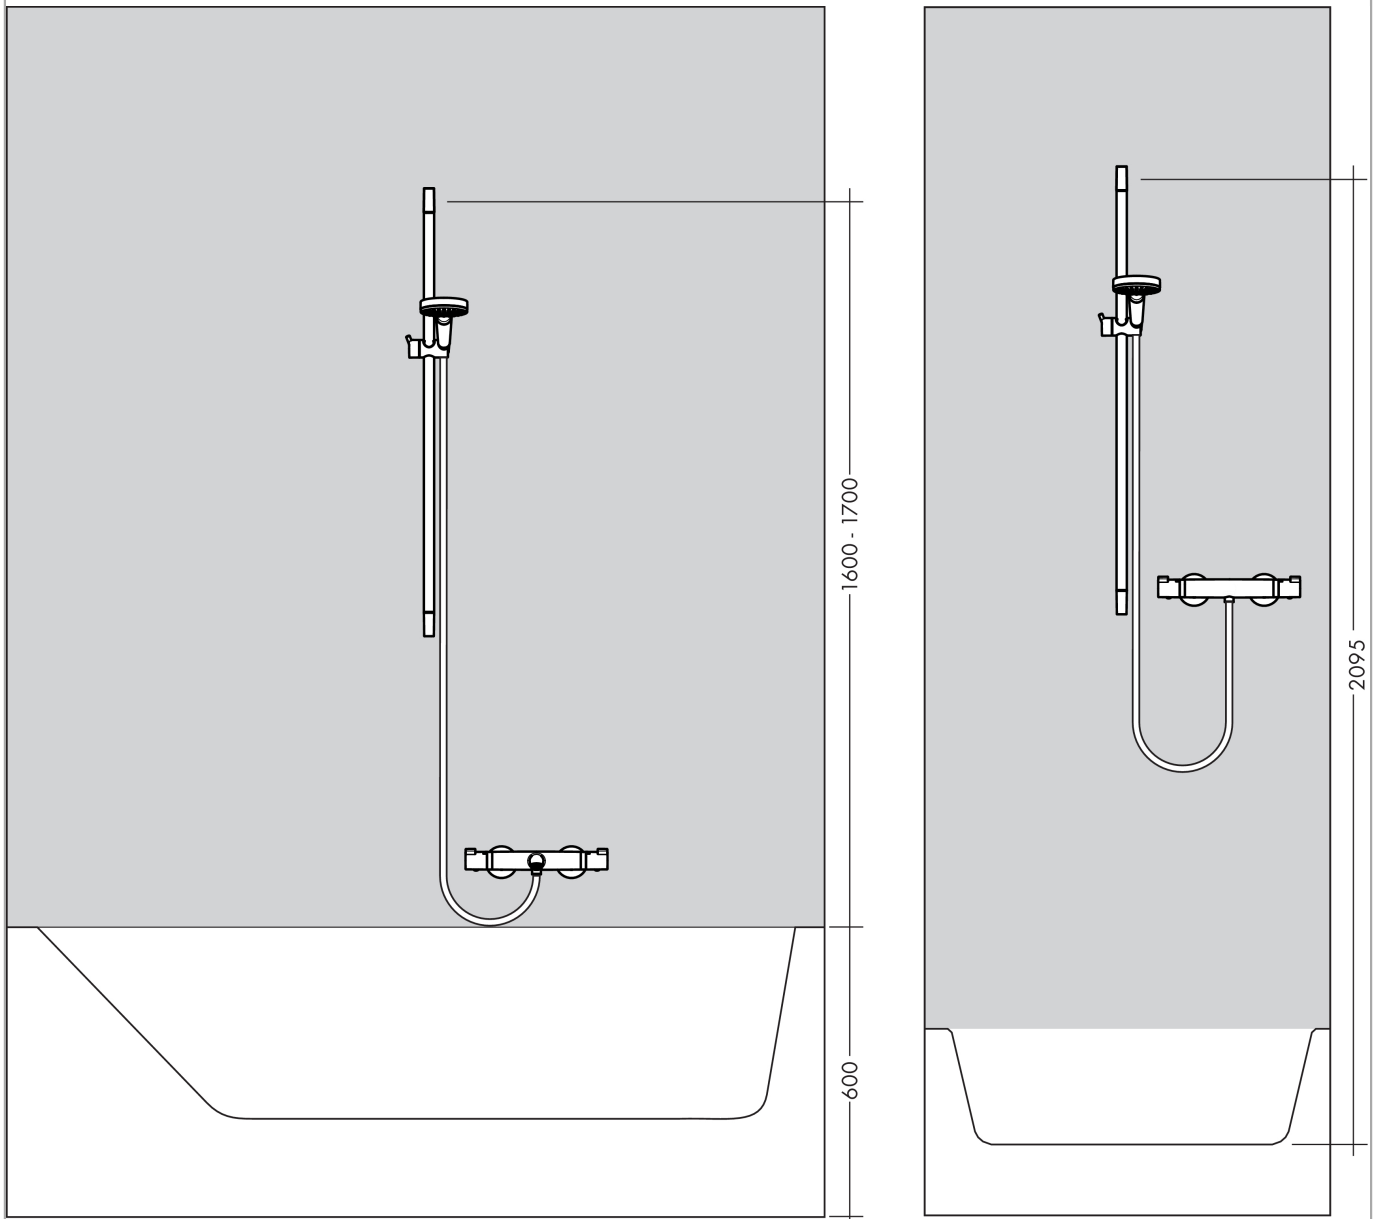

Croma 100

Croma 100 Vario hand shower EcoSmart 9 l/min/ Unica'C wall bar 0.90 m set

Surfaces: **chrome** Article Number: **27653000**

Description

product features

- spray type: Rain, Normal spray, Shampoo spray, Massage spray
- spray type adjustment by turning spray disc
- shower head size: 100 mm
- pivot connectors prevent hose from tangling
- 90° position adjustable slider, pivots left and right, up and down
- maximum flow rate (at 0.3 MPa): 9 l/min
- chrome-plated wall supports of plastic
- ACS 13 ACC NY 145, valide jusqu'au 06.05.2018

- Wall bar spacer (#97450XXX)

Technology

Certificates

Product image

Scale drawing

Croma 100

Croma 100 Vario hand shower EcoSmart 9 l/min/ Unica'C wall bar 0.90 m set

Surfaces: chrome Article Number: 27653000

Flowchart

The consumption was measured in combination with the appropriate fittings (thermostat/mixer/in-wall valve) to reflect actual application in practice.

Croma 100

Croma 100 Vario hand shower EcoSmart 9 l/min/ Unica'C wall bar 0.90 m set

Surfaces: **chrome** Article Number: **27653000**

Installation examples

Croma 100

Croma 100 Vario hand shower EcoSmart 9 l/min/ Unica'C wall bar 0.90 m set

Surfaces: chrome Article Number: 27653000

Exploded Drawing