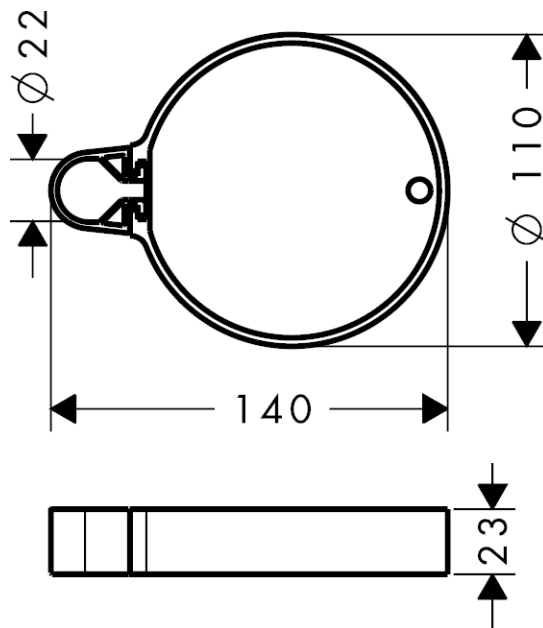

Casetta'C soap dish

Surfaces: **chrome** Article Number: **28678000**

Description

product features

- purpose of use: for shower bars with \varnothing 22 mm
- removable

Product image

Scale drawing

Casetta'C soap dish

Surfaces: **chrome** Article Number: **28678000**

Exploded Drawing

Year of production: >12/06

Casetta'C soap dish

Surfaces: **chrome** Article Number: **28678000**

Spare part list

Year of production: >12/06

Pos.	Description	Article Number	PC	PU
1	clip for Casetta, Ø 22 mm	96189000	-	1