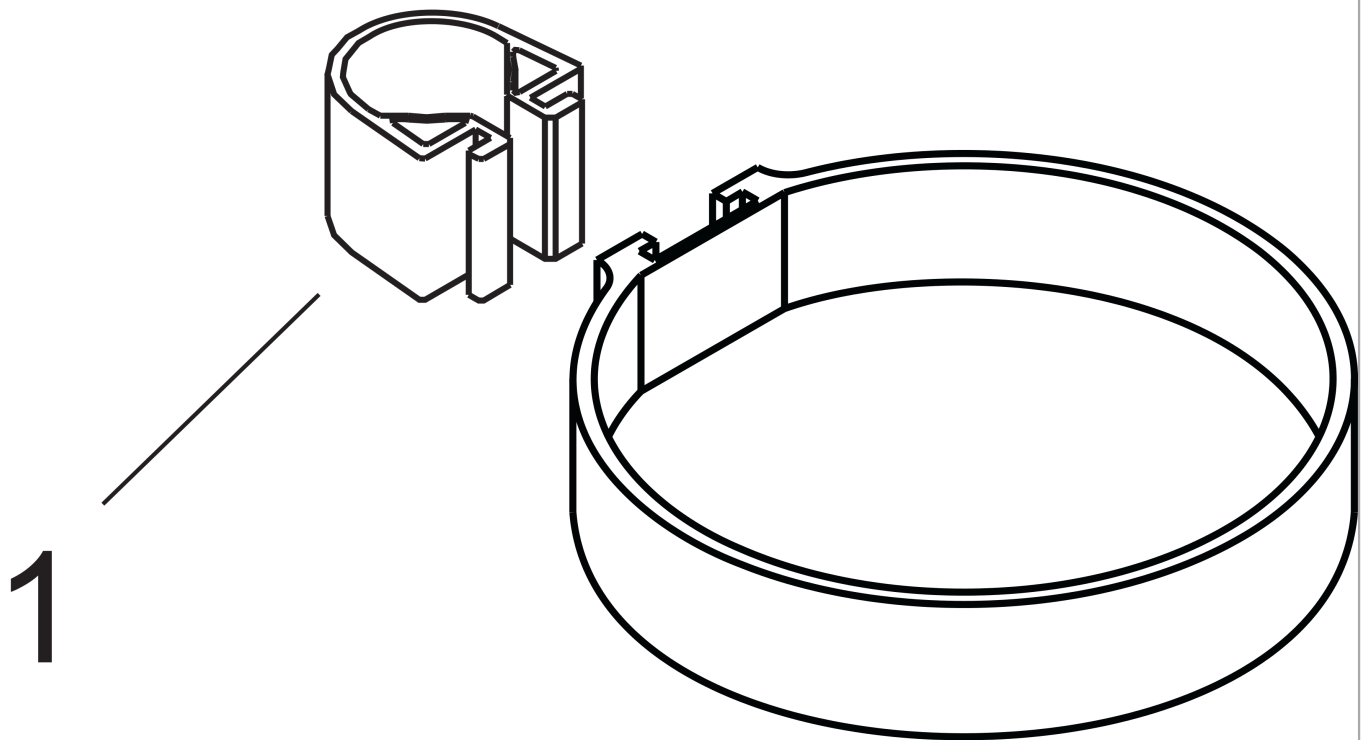

Casetta'C soap dish

Surfaces: **chrome** Article Number: **28678000**

Description

product features

- purpose of use: for shower bars with \varnothing 22 mm
- removable

Product image

Scale drawing

Casetta'C soap dish

Surfaces: **chrome** Article Number: **28678000**

Exploded Drawing

Year of production: >12/06

Casetta'C soap dish

Surfaces: **chrome** Article Number: **28678000**

Spare part list

Year of production: >12/06

Pos.	Description	Article Number	PC	PU
1	clip for Casetta, Ø 22 mm	96189000	-	1