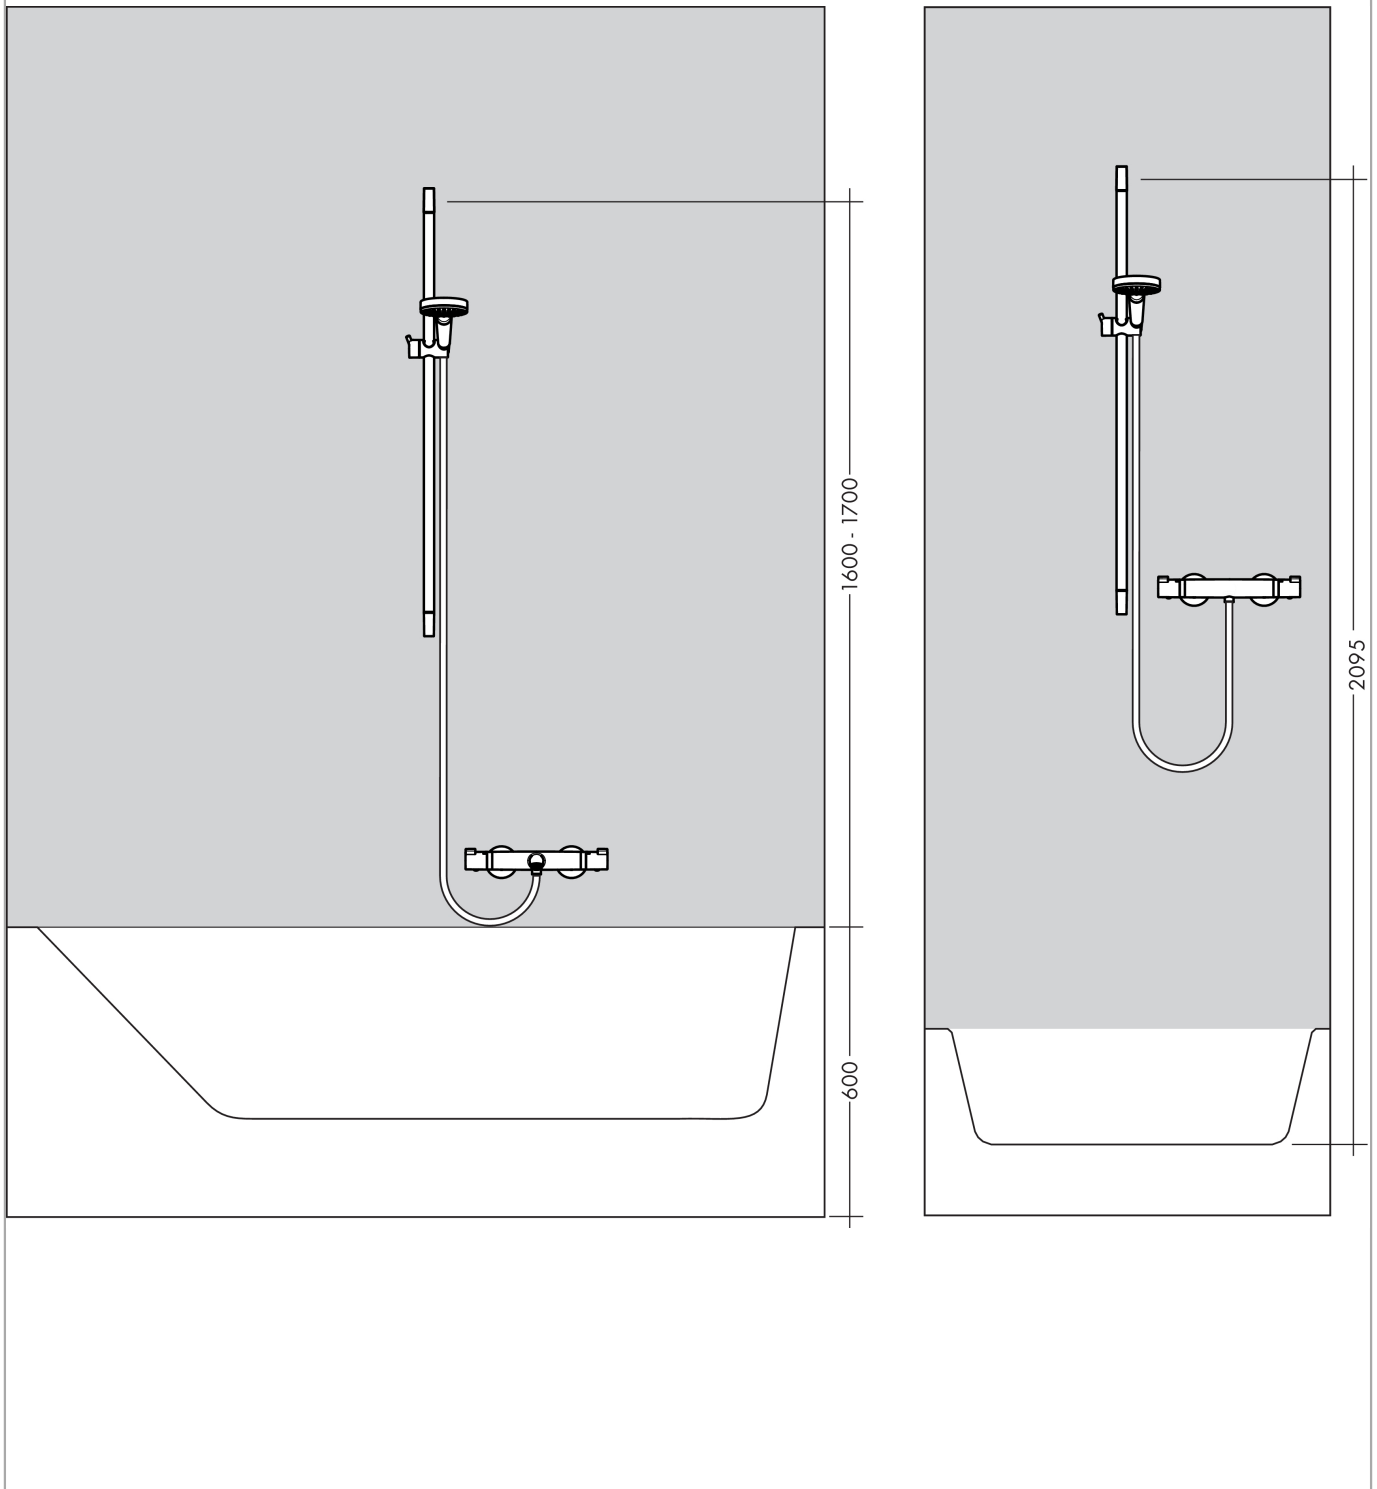

Raindance

Unica'S Puro wall bar 0.65 m

Surfaces: **chrome** Article Number: **28632000**

Description

product features

- wall bar type: chrome-plated brass pipe
- bar width: 22 mm
- fully chrome-plated shower slide
- slide inclination angle steplessly adjustable

consists of

- Isiflex shower hose 1.60 m (#28276XXX)

Optional Accessoires

- Casetta'S Puro soap dish (#28679XXX)
- Casetta Unica'88 soap dishes (#28675XXX)
- Wall bar spacer (#97450XXX)

Product image

Scale drawing

Raindance

Unica'S Puro wall bar 0.65 m

Surfaces: **chrome** Article Number: **28632000**

Installation examples

Raindance

Unica'S Puro wall bar 0.65 m

Surfaces: **chrome** Article Number: **28632000**

Exploded Drawing

Year of production: >04/05

Raindance

Unica'S Puro wall bar 0.65 m

Surfaces: **chrome** Article Number: **28632000**

Spare part list

Year of production: >04/05

Pos.	Description	Article Number	PC	PU
1	cover	97709000	-	1
2	support, assy	97651000	-	1
3	tile-matching-disk	97450000	-	1
4	wall support	96275000	-	1
5	mounting set	96179000	-	1
6	shower hose Isiflex'B 1,60 m	28276000	-	1