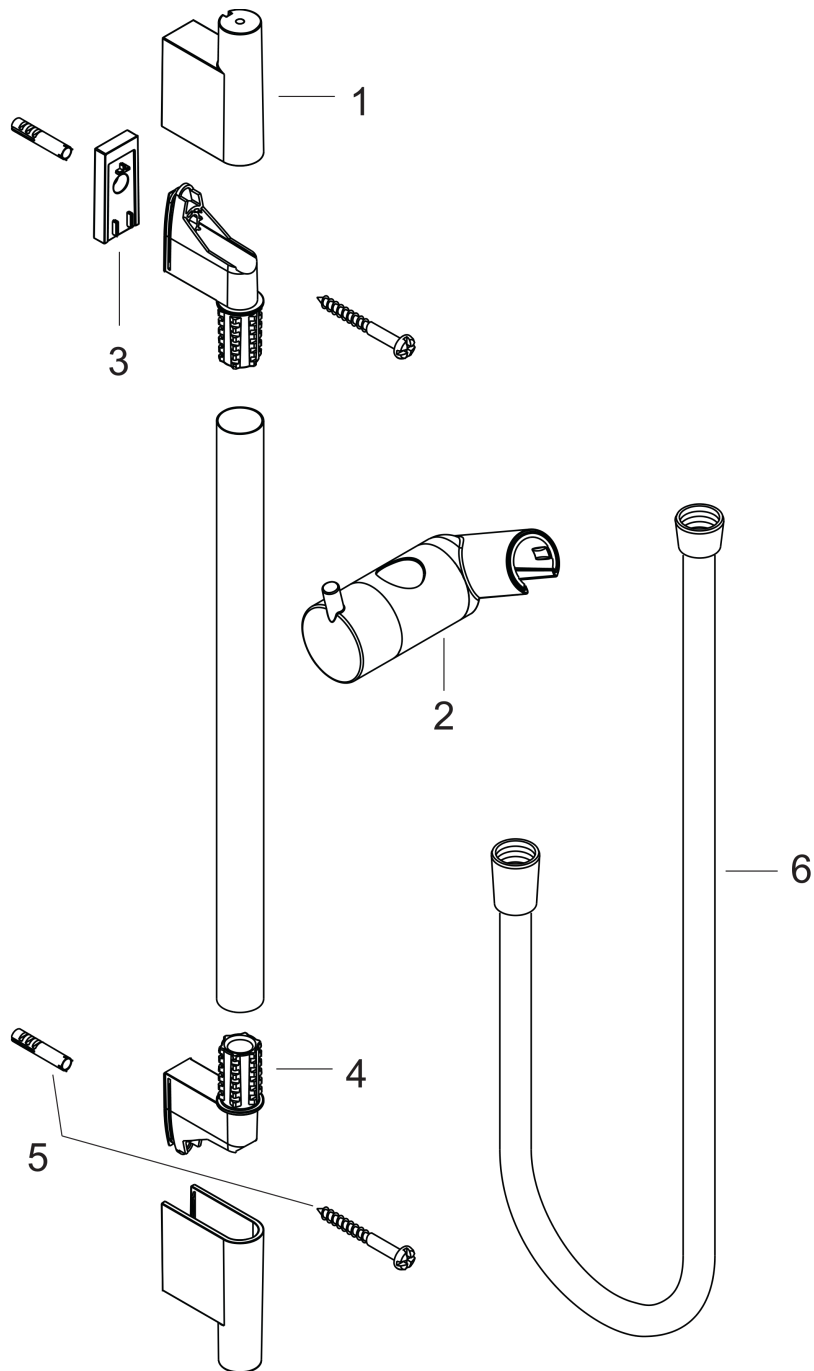

Raindance

Unica'S Puro wall bar 0.65 m

Surfaces: **chrome** Article Number: **28632000**

Description

product features

- wall bar type: chrome-plated brass pipe
- bar width: 22 mm
- fully chrome-plated shower slide
- slide inclination angle steplessly adjustable

consists of

- Isiflex shower hose 1.60 m (#28276XXX)

Optional Accessoires

- Casetta'S Puro soap dish (#28679XXX)
- Casetta Unica'88 soap dishes (#28675XXX)
- Wall bar spacer (#97450XXX)

Product image

Scale drawing

Raindance

Unica'S Puro wall bar 0.65 m

Surfaces: **chrome** Article Number: **28632000**

Installation examples

Raindance

Unica'S Puro wall bar 0.65 m

Surfaces: **chrome** Article Number: **28632000**

Exploded Drawing

Year of production: >04/05

Raindance

Unica'S Puro wall bar 0.65 m

Surfaces: **chrome** Article Number: **28632000**

Spare part list

Year of production: >04/05

Pos.	Description	Article Number	PC	PU
1	cover	97709000	-	1
2	support, assy	97651000	-	1
3	tile-matching-disk	97450000	-	1
4	wall support	96275000	-	1
5	mounting set	96179000	-	1
6	shower hose Isiflex'B 1,60 m	28276000	-	1