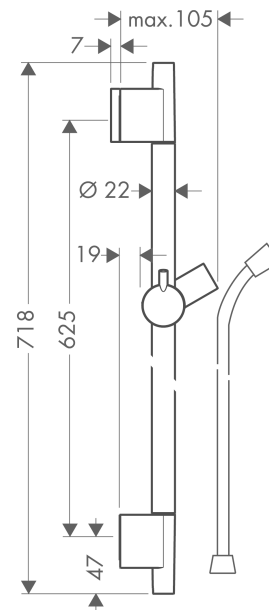

Raindance

Unica'S Puro wall bar 0.65 m

Surfaces: **chrome** Article Number: **28632000**

Description

product features

- wall bar type: chrome-plated brass pipe
- bar width: 22 mm
- fully chrome-plated shower slide
- slide inclination angle steplessly adjustable

consists of

- Isiflex shower hose 1.60 m (#28276XXX)

Optional Accessoires

- Casetta'S Puro soap dish (#28679XXX)
- Casetta Unica'88 soap dishes (#28675XXX)
- Wall bar spacer (#97450XXX)

Product image

Scale drawing

Raindance

Unica'S Puro wall bar 0.65 m

Surfaces: **chrome** Article Number: **28632000**

Installation examples

Raindance

Unica'S Puro wall bar 0.65 m

Surfaces: **chrome** Article Number: **28632000**

Exploded Drawing

Year of production: >04/05

Raindance

Unica'S Puro wall bar 0.65 m

Surfaces: **chrome** Article Number: **28632000**

Spare part list

Year of production: >04/05

Pos.	Description	Article Number	PC	PU
1	cover	97709000	-	1
2	support, assy	97651000	-	1
3	tile-matching-disk	97450000	-	1
4	wall support	96275000	-	1
5	mounting set	96179000	-	1
6	shower hose Isiflex'B 1,60 m	28276000	-	1