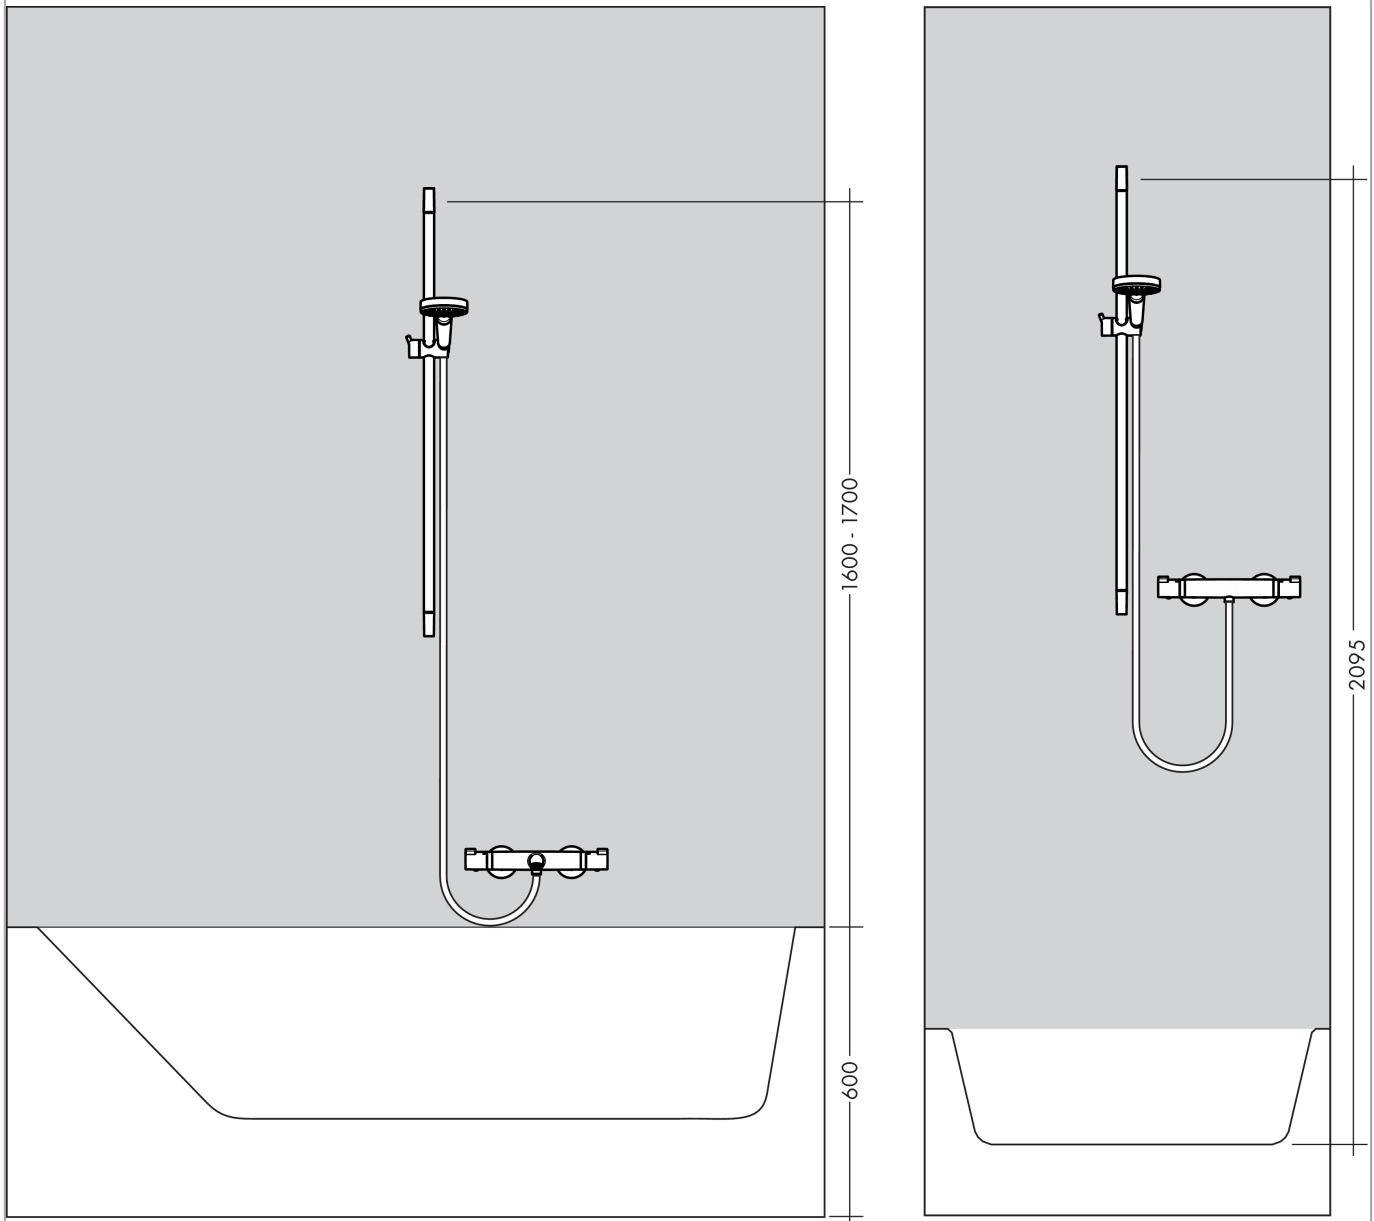

Raindance

Unica'S Puro wall bar 0.90 m

Surfaces: **chrome** Article Number: **28631000**

Description

product features

- wall bar type: chrome-plated brass pipe
- bar width: 22 mm
- fully chrome-plated metal shower slide
- slide with locking mechanism
- slide inclination angle steplessly adjustable
- inclination angle adjustable via raster
- chrome-plated wall supports

consists of

- Isiflex shower hose 1.60 m (#28276XXX)
- Techniflex Hose, 63" (#28276USA)

Optional Accessoires

- Casetta'S Puro soap dish (#28679XXX)
- Casetta Unica'88 soap dishes (#28675XXX)
- Wall bar spacer (#97450XXX)

Product image

Scale drawing

Raindance

Unica'S Puro wall bar 0.90 m

Surfaces: **chrome** Article Number: **28631000**

Installation examples

Raindance

Unica'S Puro wall bar 0.90 m

Surfaces: **chrome** Article Number: **28631000**

Exploded Drawing

Year of production: >04/05

Raindance

Unica'S Puro wall bar 0.90 m

Surfaces: **chrome** Article Number: **28631000**

Spare part list

Year of production: >04/05