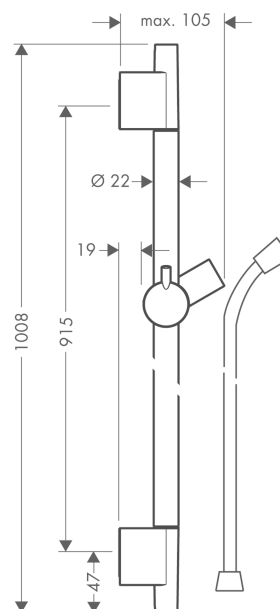

Raindance

Unica'S Puro wall bar 0.90 m

Surfaces: **chrome** Article Number: **28631000**

Description

product features

- wall bar type: chrome-plated brass pipe
- bar width: 22 mm
- fully chrome-plated metal shower slide
- slide with locking mechanism
- slide inclination angle steplessly adjustable
- inclination angle adjustable via raster
- chrome-plated wall supports

consists of

- Isiflex shower hose 1.60 m (#28276XXX)
- Techniflex Hose, 63" (#28276USA)

Optional Accessoires

- Casetta'S Puro soap dish (#28679XXX)
- Casetta Unica'88 soap dishes (#28675XXX)
- Wall bar spacer (#97450XXX)

Product image

Scale drawing

Raindance

Unica'S Puro wall bar 0.90 m

Surfaces: **chrome** Article Number: **28631000**

Installation examples

Raindance

Unica'S Puro wall bar 0.90 m

Surfaces: **chrome** Article Number: **28631000**

Exploded Drawing

Year of production: >04/05

Raindance

Unica'S Puro wall bar 0.90 m

Surfaces: **chrome** Article Number: **28631000**

Spare part list

Year of production: >04/05