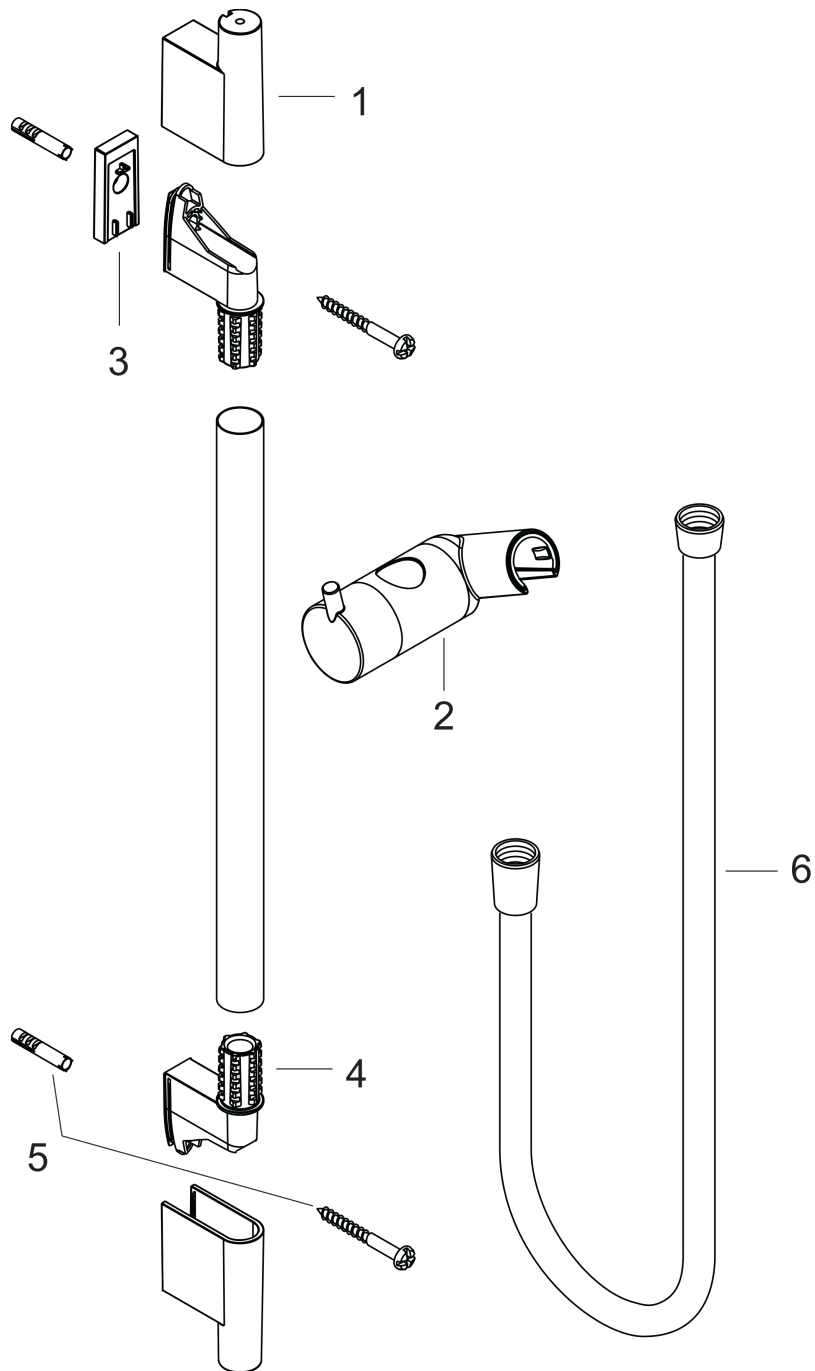

Raindance

Unica'S Puro wall bar 0.90 m

Surfaces: **chrome** Article Number: **28631000**

Description

product features

- wall bar type: chrome-plated brass pipe
- bar width: 22 mm
- fully chrome-plated metal shower slide
- slide with locking mechanism
- slide inclination angle steplessly adjustable
- inclination angle adjustable via raster
- chrome-plated wall supports

consists of

- Isiflex shower hose 1.60 m (#28276XXX)
- Techniflex Hose, 63" (#28276USA)

Optional Accessoires

- Casetta'S Puro soap dish (#28679XXX)
- Casetta Unica'88 soap dishes (#28675XXX)
- Wall bar spacer (#97450XXX)

Product image

Scale drawing

Raindance

Unica'S Puro wall bar 0.90 m

Surfaces: **chrome** Article Number: **28631000**

Installation examples

Raindance

Unica'S Puro wall bar 0.90 m

Surfaces: **chrome** Article Number: **28631000**

Exploded Drawing

Year of production: >04/05

Raindance

Unica'S Puro wall bar 0.90 m

Surfaces: **chrome** Article Number: **28631000**

Spare part list

Year of production: >04/05