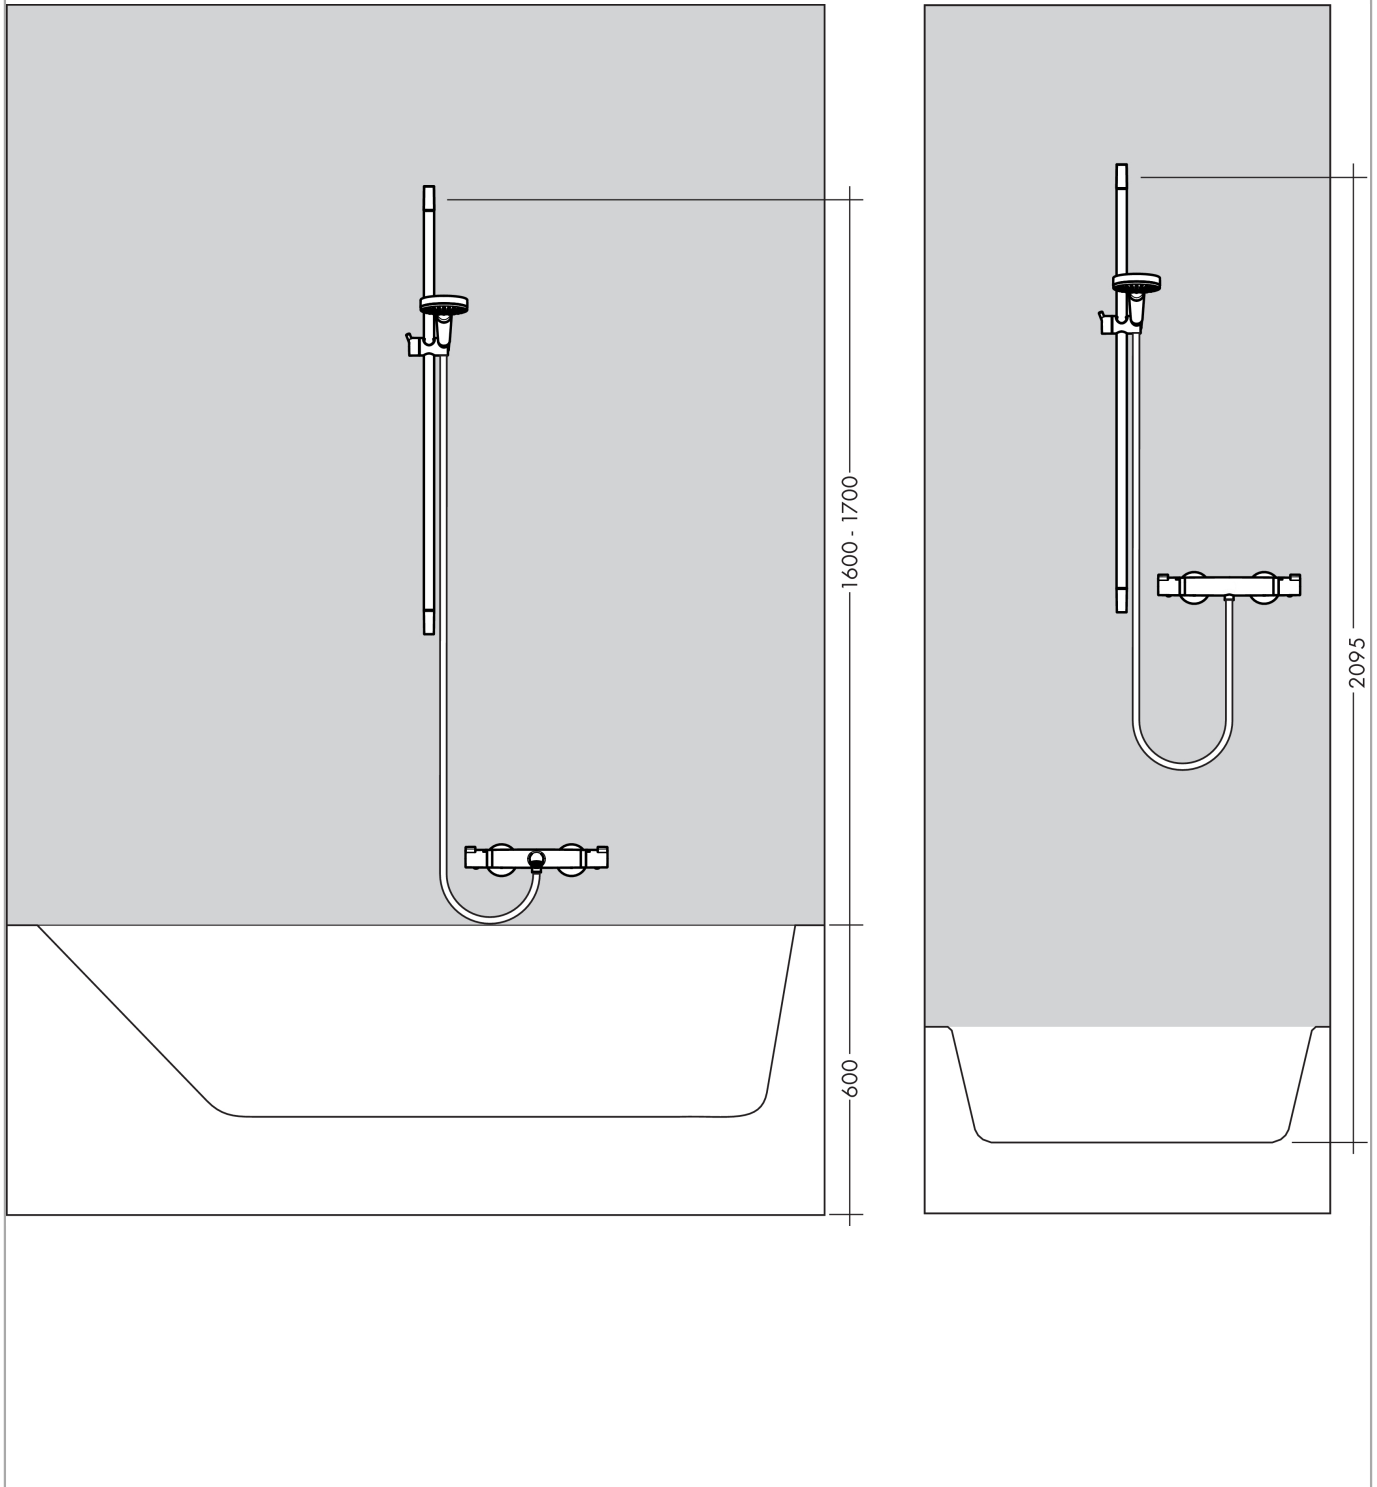

Raindance

Raindance Select S 150 3jet hand shower/ Unica'S Puro wall bar 0.65 m set

Surfaces: **chrome** Article Number: **27802000**

Installation examples