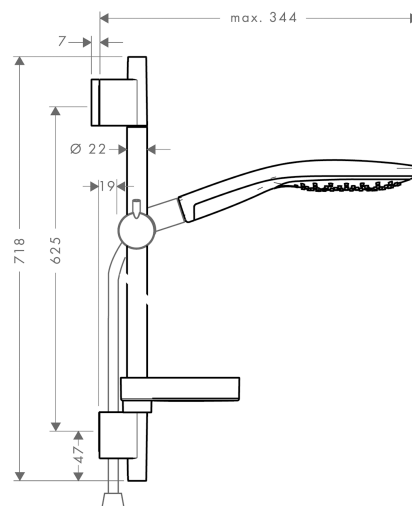

Raindance

Raindance Select S 150 3jet hand shower/ Unica'S Puro wall bar 0.65 m set

Surfaces: **chrome** Article Number: **27802000**

Description

product features

- spray type: CaresseAir, Mix, RainAir
- convenient diversion via Select button
- shower head size: 150 mm
- pivot connectors prevent hose from tangling
- 90° position adjustable slider, pivots left and right, up and down
- maximum flow rate (at 0.3 MPa): 16 l/min
- chrome-plated wall supports of plastic
- ACS 13 ACC NY 145, valide jusqu'au 06.05.2018

- Wall bar spacer (#97450XXX)

Technology

Certificates

Product image

Scale drawing

Raindance

Raindance Select S 150 3jet hand shower/ Unica'S Puro wall bar 0.65 m set

Surfaces: **chrome** Article Number: **27802000**

Flowchart

The consumption was measured in combination with the appropriate fittings (thermostat/mixer/in-wall valve) to reflect actual application in practice.

Raindance

Raindance Select S 150 3jet hand shower/ Unica'S Puro wall bar 0.65 m set

Pos.	Description	Article Number	PC	PU
1	cover	97709000	-	1
2	support, assy	97651000	-	1
3	tile-matching-disk	97450000	-	1
4	wall support	96275000	-	1
5	mounting set	96179000	-	1
6	shower hose Isiflex'B 1,60 m	28276000	-	1
7	shelf Casetta'S	28679000	-	1
8	clips for Casetta, Ø 22 mm	98717000	-	1
9	handshower	28587000	-	1
10	filter insert	97708000	-	1