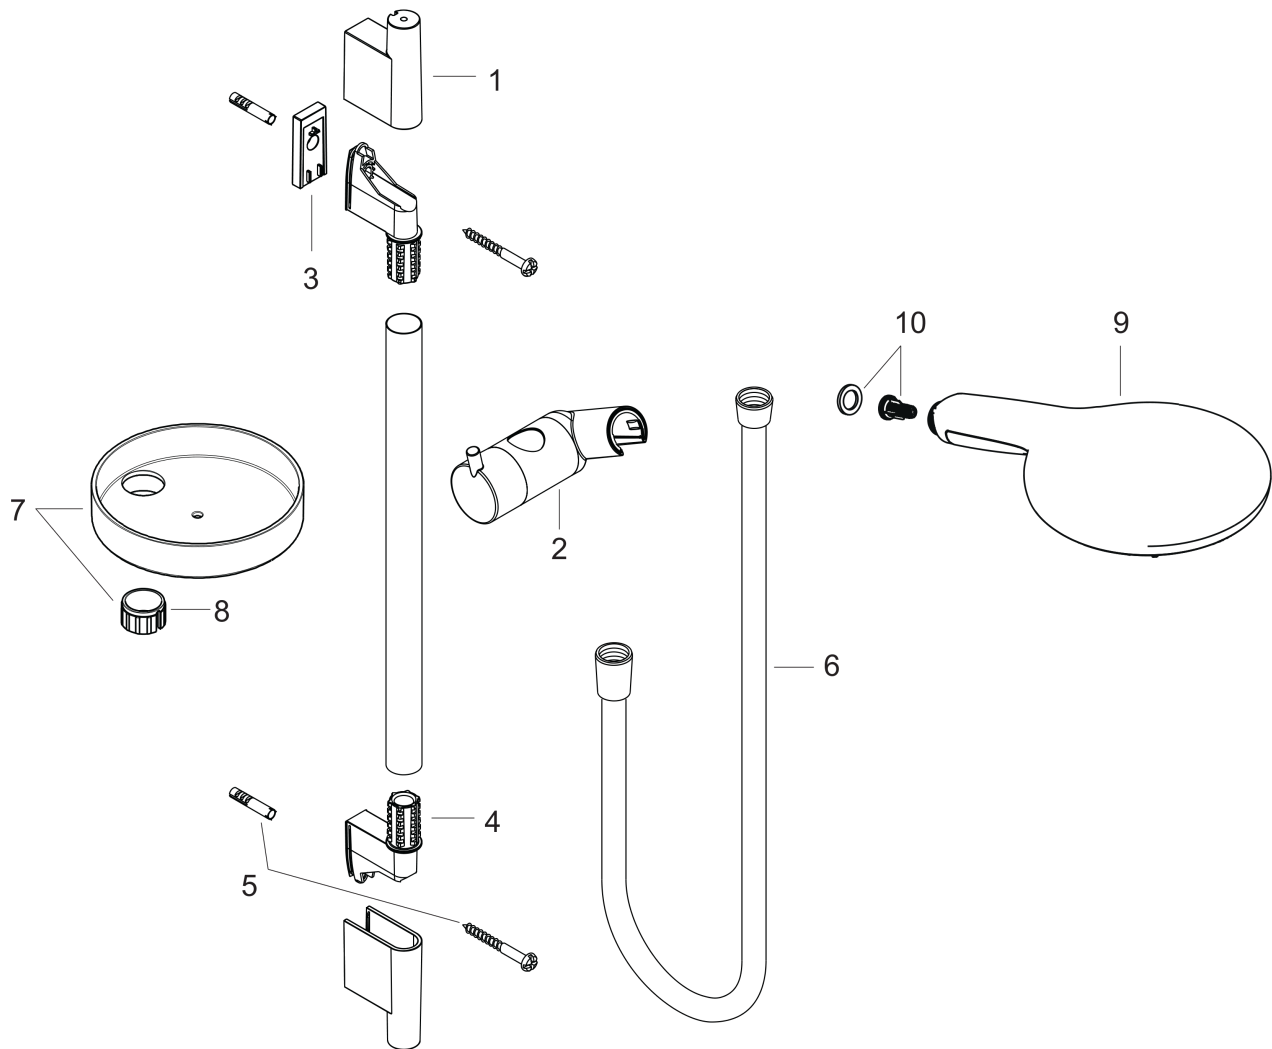

Raindance

Raindance Select S 150 3jet hand shower/ Unica'S Puro wall bar 0.65 m set

Surfaces: **chrome** Article Number: **27802000**

Description

product features

- spray type: CaresseAir, Mix, RainAir
- convenient diversion via Select button
- shower head size: 150 mm
- pivot connectors prevent hose from tangling
- 90° position adjustable slider, pivots left and right, up and down
- maximum flow rate (at 0.3 MPa): 16 l/min
- chrome-plated wall supports of plastic
- ACS 13 ACC NY 145, valide jusqu'au 06.05.2018

Surfaces: **chrome** Article Number: **27802000**

Installation examples

Raindance

Raindance Select S 150 3jet hand shower/ Unica'S Puro wall bar 0.65 m set

Surfaces: **chrome** Article Number: **27802000**

Exploded Drawing

Year of production: >06/11

Raindance

Raindance Select S 150 3jet hand shower/ Unica'S Puro wall bar 0.65 m set

Surfaces: **chrome** Article Number: **27802000**

Spare part list

Year of production: >06/11

Pos.	Description	Article Number	PC	PU
1	cover	97709000	-	1
2	support, assy	97651000	-	1
3	tile-matching-disk	97450000	-	1
4	wall support	96275000	-	1
5	mounting set	96179000	-	1
6	shower hose Isiflex'B 1,60 m	28276000	-	1
7	shelf Casetta'S	28679000	-	1
8	clips for Casetta, Ø 22 mm	98717000	-	1
9	handshower	28587000	-	1
10	filter insert	97708000	-	1