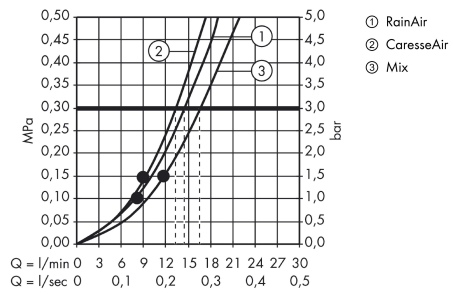

Flowchart

The consumption was measured in combination with the appropriate fittings (thermostat/mixer/in-wall valve) to reflect actual application in practice.

Raindance

Raindance Select S 150 3jet hand shower/ Unica'S Puro wall bar 0.65 m set