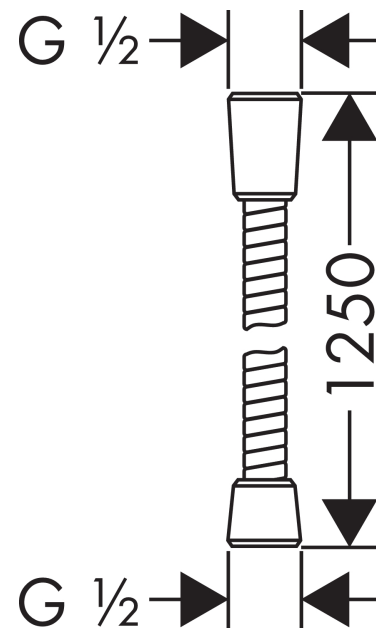

### Sensoflex metal shower hose 1.25 m

Surfaces: **chrome** Article Number: **28132000**

##### product features

- metal shower hose
- with plastic coating, easy to clean
- shower hose length: 1.25 m
- pivot connectors prevent hose from tangling
- kink-protected
- DVGW NW-6518CN0289
- ACS 13 ACC LY 291, valide jusqu'au 09.08.2018
- WRAS 1210304

#### Scale drawing

**Sensoflex**

**Sensoflex metal shower hose 1.25 m**

Surfaces: **chrome** Article Number: **28132000**

## Exploded Drawing

Year of production: >09/07

**Sensoflex****Sensoflex metal shower hose 1.25 m**Surfaces: **chrome** Article Number: **28132000****Spare part list**

Year of production: &gt;09/07

Pos.	Description	Article Number	PC	PU
1	seal	98058000	-	1