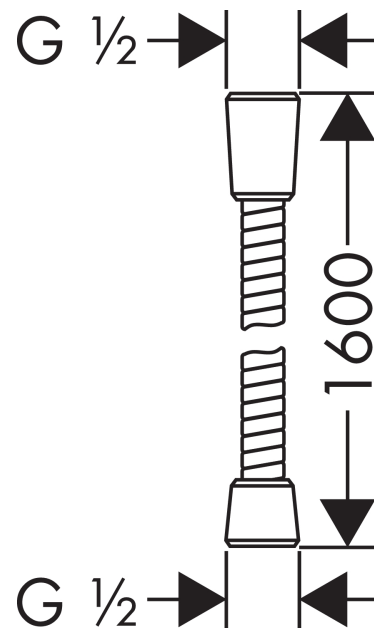

Sensoflex metal shower hose 1.60 m

Surfaces: **chrome** Article Number: **28136000**

Description

product features

- metal shower hose
- with plastic coating, easy to clean
- shower hose length: 1.60 m
- pivot connectors prevent hose from tangling
- kink-protected
- DVGW NW-6518CN0289
- ACS 13 ACC LY 291, valide jusqu'au 09.08.2018
- WRAS 1210304

Certificates

Product image

Scale drawing

Sensoflex metal shower hose 1.60 m
Surfaces: **chrome** Article Number: **28136000**

Exploded Drawing

Year of production: >09/07

Sensoflex metal shower hose 1.60 m
Surfaces: **chrome** Article Number: **28136000**

Spare part list

Year of production: >09/07

Pos.	Description	Article Number	PC	PU
1	seal	98058000	-	1