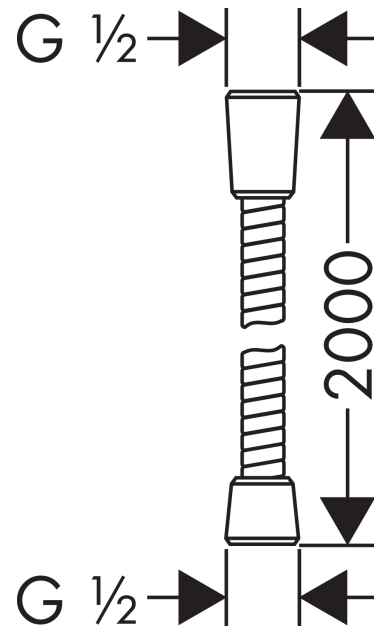

### Sensoflex metal shower hose 2.00 m

Surfaces: **chrome** Article Number: **28134000**

##### product features

- metal shower hose
- with plastic coating, easy to clean
- shower hose length: 2.00 m
- pivot connectors prevent hose from tangling
- kink-protected
- DVGW NW-6518CN0289
- ACS 13 ACC LY 291, valide jusqu'au 09.08.2018
- WRAS 1210304

#### Scale drawing

**Sensoflex**

**Sensoflex metal shower hose 2.00 m**

Surfaces: **chrome** Article Number: **28134000**

## Exploded Drawing

Year of production: >09/07

**Sensoflex****Sensoflex metal shower hose 2.00 m**Surfaces: **chrome** Article Number: **28134000****Spare part list**

Year of production: &gt;09/07

Pos.	Description	Article Number	PC	PU
1	seal	98058000	-	1