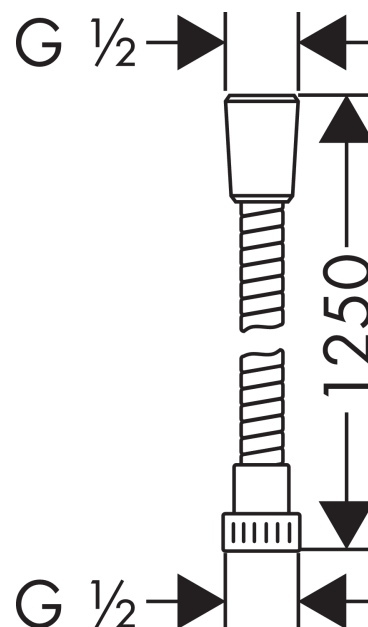

Metaflex

Metaflex shower hose 1.25 m

Surfaces: **chrome** Article Number: **28262000**

Description

product features

- plastic shower hose with coil winding
- with plastic coating, easy to clean
- shower hose length: 1.25 m
- without pivot joints
- kink-protected
- SVGW 0403-4797
- ACS 12 ACC NY 053, valide jusqu'au 10.02.2017
- Kiwa K13366_Shower hoses

Certificates

Product image

Scale drawing

Metaflex

Metaflex shower hose 1.25 m

Surfaces: **chrome** Article Number: **28262000**

Exploded Drawing

Year of production: >05/01

Metaflex**Metaflex shower hose 1.25 m**Surfaces: **chrome** Article Number: **28262000****Spare part list**

Year of production: >05/01

Pos.	Description	Article Number	PC	PU
1	seal	98058000	-	1