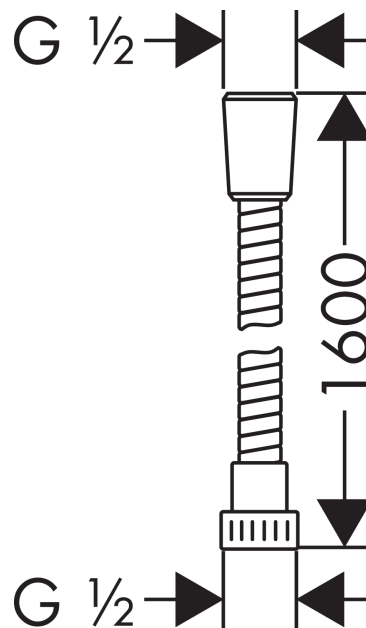

## Metaflex shower hose 1.60 m

Surfaces: **chrome** Article Number: **28266000**

#### product features

- plastic shower hose with coil winding
- with plastic coating, easy to clean
- shower hose length: 1.60 m
- without pivot joints
- kink-protected
- SVGW 0403-4797
- ACS 12 ACC NY 053, valide jusqu'au 10.02.2017
- Kiwa K13366\_Shower hoses

### Scale drawing

**Metaflex shower hose 1.60 m**

Surfaces: **chrome** Article Number: **28266000**

## Exploded Drawing

Year of production: >05/01

**Metaflex shower hose 1.60 m**Surfaces: **chrome** Article Number: **28266000****Spare part list**

Year of production: &gt;05/01

Pos.	Description	Article Number	PC	PU
1	seal	98058000	-	1