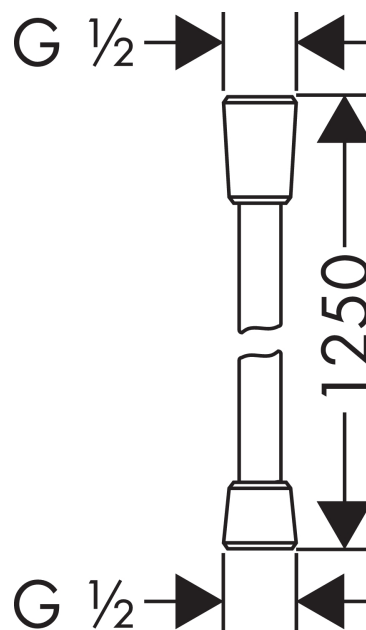

Isiflex shower hose 1.25 m

Surfaces: **chrome** Article Number: **28272000**

Description

product features

- high-quality shower hose with metal effect
- with plastic coating, easy to clean
- shower hose length: 1.25 m
- pivot connectors prevent hose from tangling
- kink-protected
- SVGW 0403-4797
- DVGW DW-6518CQ0363
- ACS 12 ACC NY 053, valide jusqu'au 10.02.2017
- ACS 13 ACC LY 291, valide jusqu'au 09.08.2018
- Kiwa UK 1501704
- Kiwa K13366_Shower hoses

Certificates

kiwa

Product image

Scale drawing

Isiflex shower hose 1.25 m

Surfaces: **chrome** Article Number: **28272000**

Exploded Drawing

Year of production: >12/00

Isiflex shower hose 1.25 mSurfaces: **chrome** Article Number: **28272000****Spare part list**

Year of production: >12/00

Pos.	Description	Article Number	PC	PU
1	seal	98058000	-	1