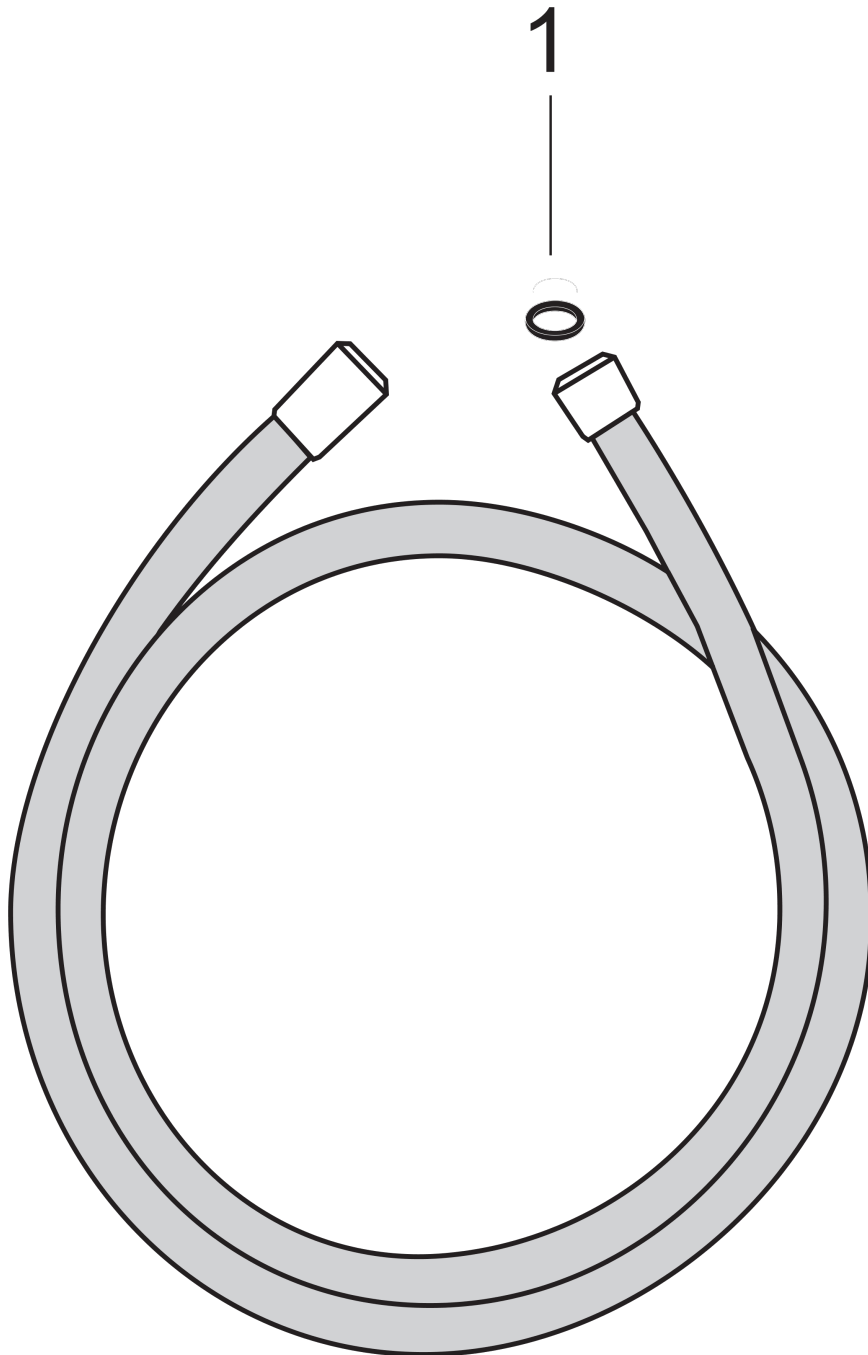

Isiflex shower hose 1.25 m

Surfaces: **chrome** Article Number: **28272000**

Description

product features

- high-quality shower hose with metal effect
- with plastic coating, easy to clean
- shower hose length: 1.25 m
- pivot connectors prevent hose from tangling
- kink-protected
- SVGW 0403-4797
- DVGW DW-6518CQ0363
- ACS 12 ACC NY 053, valide jusqu'au 10.02.2017
- ACS 13 ACC LY 291, valide jusqu'au 09.08.2018
- Kiwa UK 1501704
- Kiwa K13366_Shower hoses

Certificates

kiwa

Product image

Scale drawing

Isiflex shower hose 1.25 m

Surfaces: **chrome** Article Number: **28272000**

Exploded Drawing

Year of production: >12/00

Isiflex shower hose 1.25 mSurfaces: **chrome** Article Number: **28272000****Spare part list**

Year of production: >12/00

Pos.	Description	Article Number	PC	PU
1	seal	98058000	-	1