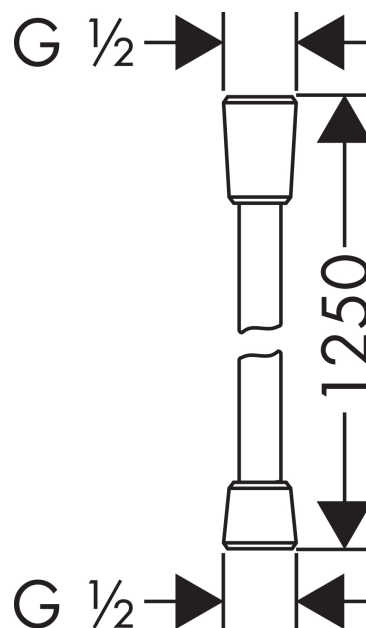

Isiflex shower hose 1.25 m

Surfaces: **white** Article Number: **28272450**

Description

product features

- high-quality shower hose with metal effect
- with plastic coating, easy to clean
- shower hose length: 1.25 m
- pivot connectors prevent hose from tangling
- kink-protected
- SVGW 0403-4797
- DVGW DW-6518CQ0363
- ACS 12 ACC NY 053, valide jusqu'au 10.02.2017
- ACS 13 ACC LY 291, valide jusqu'au 09.08.2018
- Kiwa UK 1501704
- Kiwa K13366_Shower hoses

Certificates

kiwa

Product image

Scale drawing

Isiflex shower hose 1.25 m

Surfaces: **white** Article Number: **28272450**

Exploded Drawing

Year of production: >12/00

Isiflex shower hose 1.25 mSurfaces: **white** Article Number: **28272450****Spare part list**

Year of production: >12/00

Pos.	Description	Article Number	PC	PU
1	seal	98058000	-	1