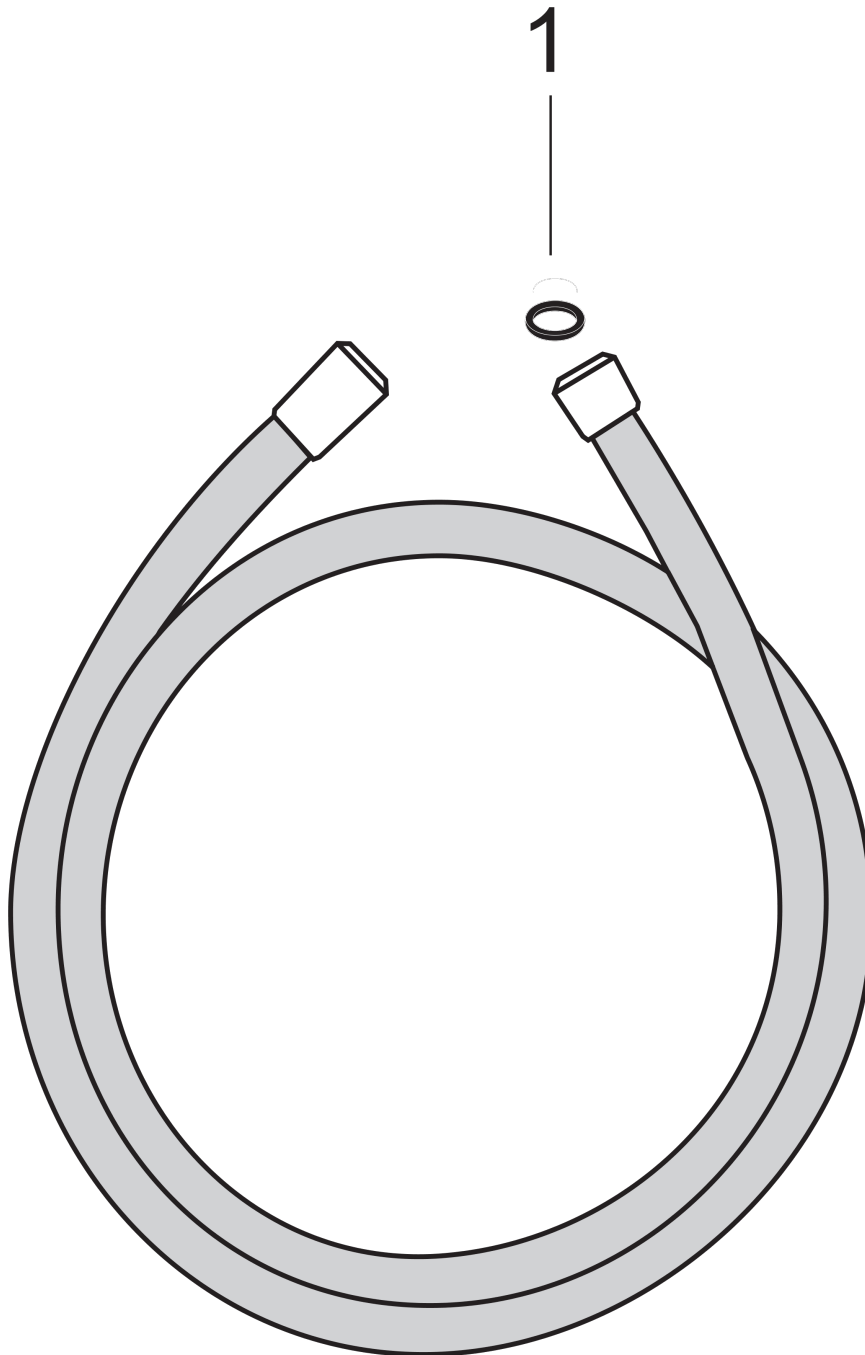

Isiflex shower hose 1.25 m

Surfaces: **white** Article Number: **28272450**

Description

product features

- high-quality shower hose with metal effect
- with plastic coating, easy to clean
- shower hose length: 1.25 m
- pivot connectors prevent hose from tangling
- kink-protected
- SVGW 0403-4797
- DVGW DW-6518CQ0363
- ACS 12 ACC NY 053, valide jusqu'au 10.02.2017
- ACS 13 ACC LY 291, valide jusqu'au 09.08.2018
- Kiwa UK 1501704
- Kiwa K13366_Shower hoses

Certificates

kiwa

Product image

Scale drawing

Isiflex shower hose 1.25 m

Surfaces: **white** Article Number: **28272450**

Exploded Drawing

Year of production: >12/00

Isiflex shower hose 1.25 mSurfaces: **white** Article Number: **28272450****Spare part list**

Year of production: >12/00

Pos.	Description	Article Number	PC	PU
1	seal	98058000	-	1