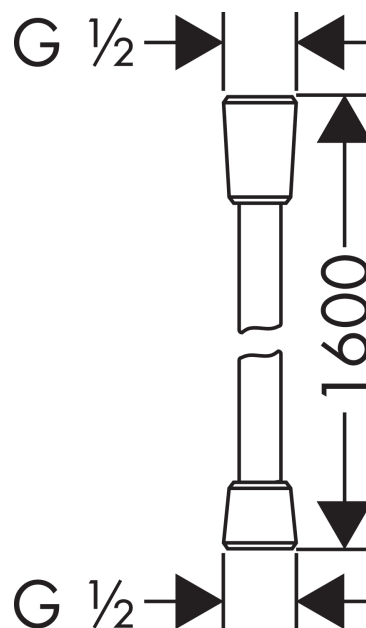

#### product features

- high-quality shower hose with metal effect
- with plastic coating, easy to clean
- shower hose length: 1.60 m
- pivot connectors prevent hose from tangling
- kink-protected
- SVGW 0403-4797
- DVGW DW-6518CQ0363
- ACS 12 ACC NY 053, valide jusqu'au 10.02.2017
- ACS 13 ACC LY 291, valide jusqu'au 09.08.2018
- Kiwa UK 1501704
- Kiwa K13366\_Shower hoses

### Product image

### Scale drawing

**Isiflex shower hose 1.60 m**

Surfaces: **white** Article Number: **28276450**

## Exploded Drawing

Year of production: >12/00

**Isiflex shower hose 1.60 m**Surfaces: **white** Article Number: **28276450****Spare part list**

Year of production: &gt;12/00

<b>Pos.</b>	<b>Description</b>	<b>Article Number</b>	<b>PC</b>	<b>PU</b>
1	seal	98058000	-	1