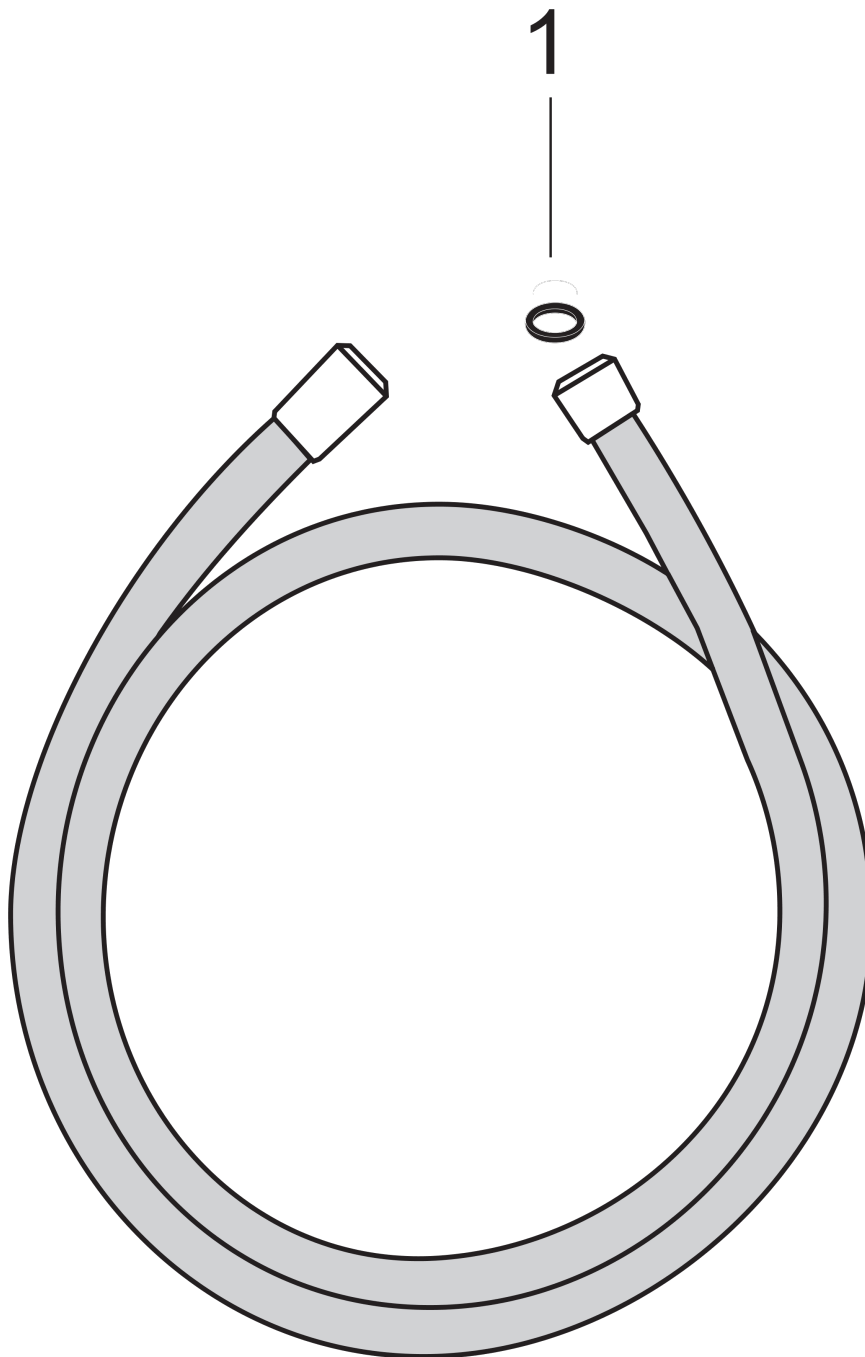

## Isiflex shower hose 1.60 m

Surfaces: **white** Article Number: **28276450**

#### product features

- high-quality shower hose with metal effect
- with plastic coating, easy to clean
- shower hose length: 1.60 m
- pivot connectors prevent hose from tangling
- kink-protected
- SVGW 0403-4797
- DVGW DW-6518CQ0363
- ACS 12 ACC NY 053, valide jusqu'au 10.02.2017
- ACS 13 ACC LY 291, valide jusqu'au 09.08.2018
- Kiwa UK 1501704
- Kiwa K13366\_Shower hoses

### Scale drawing

**Isiflex shower hose 1.60 m**

Surfaces: **white** Article Number: **28276450**

## Exploded Drawing

Year of production: >12/00

**Isiflex shower hose 1.60 m**Surfaces: **white** Article Number: **28276450****Spare part list**

Year of production: &gt;12/00

<b>Pos.</b>	<b>Description</b>	<b>Article Number</b>	<b>PC</b>	<b>PU</b>
1	seal	98058000	-	1