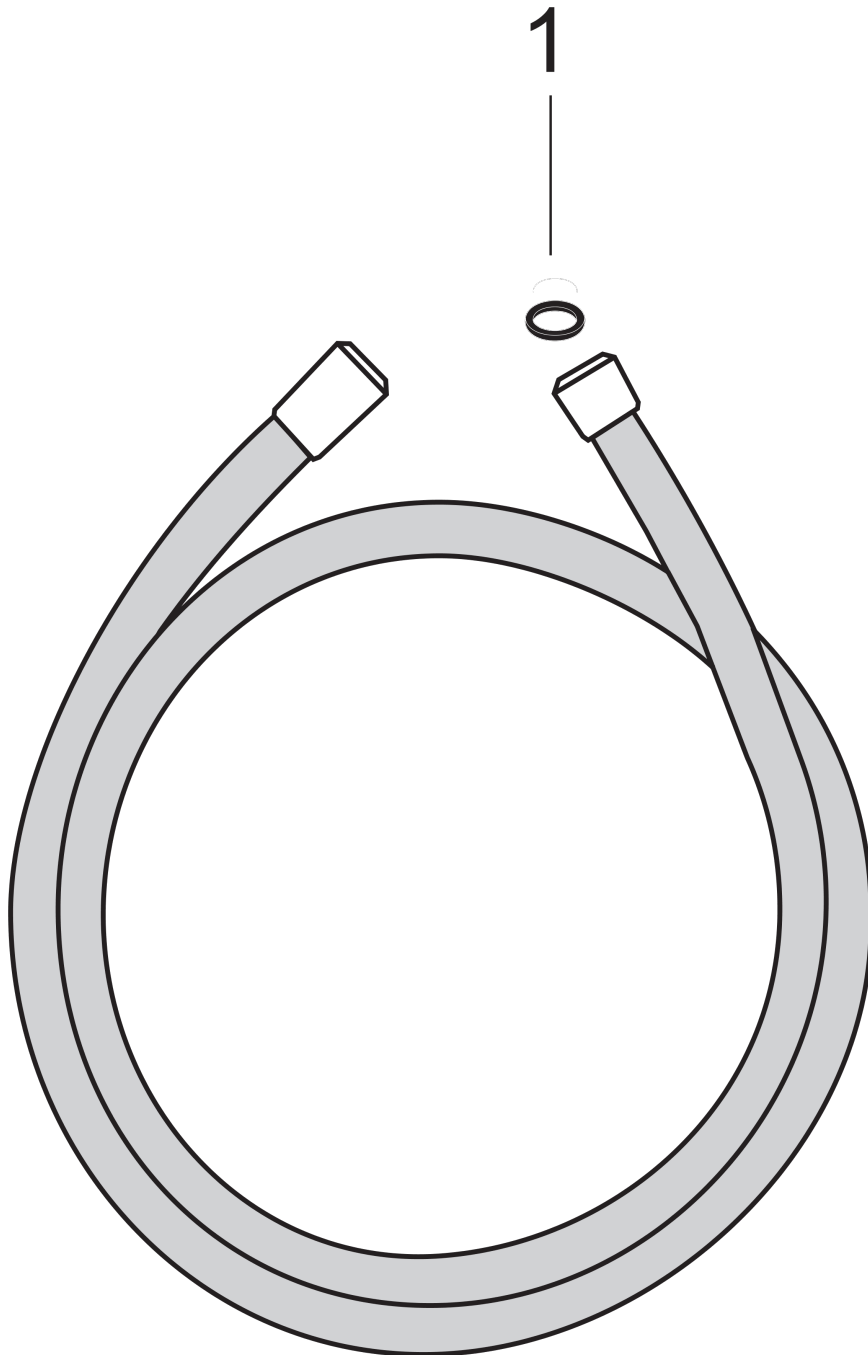

### Isiflex shower hose 2.00 m

Surfaces: **chrome** Article Number: **28274000**

##### product features

- high-quality shower hose with metal effect
- with plastic coating, easy to clean
- shower hose length: 2.00 m
- pivot connectors prevent hose from tangling
- kink-protected
- SVGW 0403-4797
- DVGW DW-6518CQ0363
- ACS 12 ACC NY 053, valide jusqu'au 10.02.2017
- ACS 13 ACC LY 291, valide jusqu'au 09.08.2018
- Kiwa UK 1501704
- Kiwa K13366\_Shower hoses

#### Scale drawing

**Isiflex**

**Isiflex shower hose 2.00 m**

Surfaces: **chrome** Article Number: **28274000**

## Exploded Drawing

Year of production: >12/00

**Isiflex**

**Isiflex shower hose 2.00 m**

Surfaces: **chrome** Article Number: **28274000**