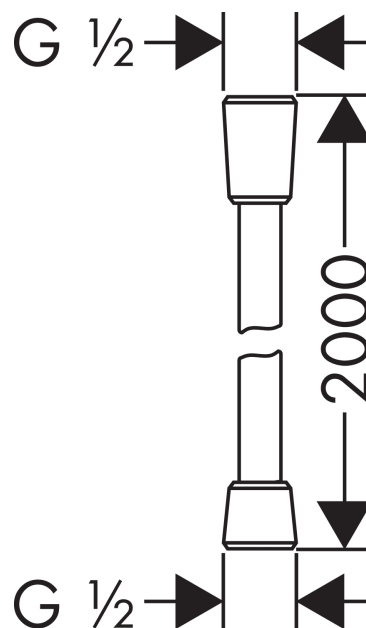

##### product features

- high-quality shower hose with metal effect
- with plastic coating, easy to clean
- shower hose length: 2.00 m
- pivot connectors prevent hose from tangling
- kink-protected
- SVGW 0403-4797
- DVGW DW-6518CQ0363
- ACS 12 ACC NY 053, valide jusqu'au 10.02.2017
- ACS 13 ACC LY 291, valide jusqu'au 09.08.2018
- Kiwa UK 1501704
- Kiwa K13366\_Shower hoses

#### Product image

#### Scale drawing

**Isiflex**

**Isiflex shower hose 2.00 m**

Surfaces: **chrome** Article Number: **28274000**

## Exploded Drawing

Year of production: >12/00

**Isiflex**

**Isiflex shower hose 2.00 m**

Surfaces: **chrome** Article Number: **28274000**