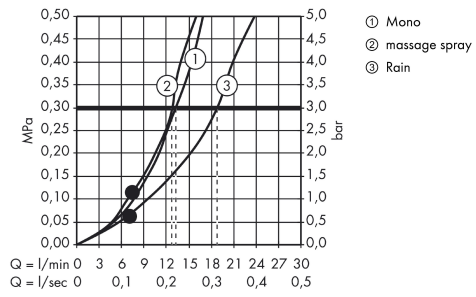

Croma 100

Croma 100 Multi hand shower

Surfaces: **chrome** Article Number: **28536000**

Description

product features

- shower head size: 100 mm
- spray type adjustment by turning spray disc
- spray type: Rain, Mono, Massage spray
- maximum flow rate (at 0.3 MPa): 19 l/min
- with internal water conduction
- rinseable dirt filter
- connection thread G ½
- connection dimension: DN15
- suitable for continuous flow water heaters
- SVGW 0706-5231
- P-IX 18336/ID
- ACS 13 ACC NY 045, valide jusqu'au 05.03.2018
- WRAS 1205395
- Kiwa K6053_Showers

Technology

Design awards

Certificates

kiwa

Product image

Scale drawing

Croma 100

Croma 100 Multi hand shower

Surfaces: **chrome** Article Number: **28536000**

Flowchart

The consumption was measured in combination with the appropriate fittings (thermostat/mixer/in-wall valve) to reflect actual application in practice.