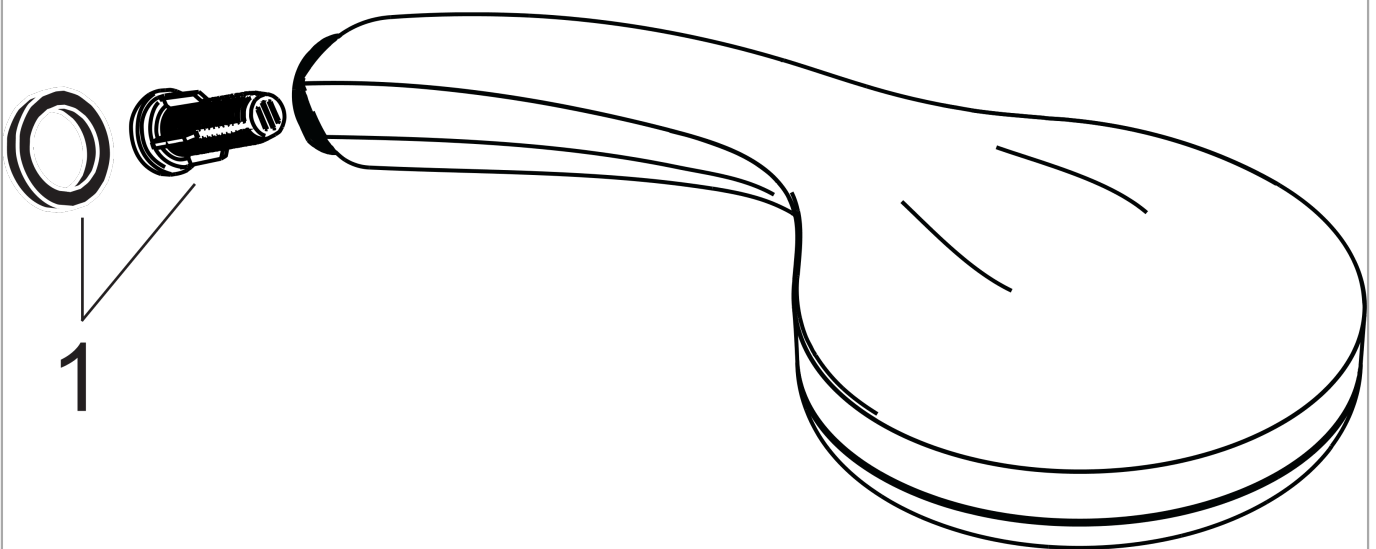

Croma 100

Croma 100 Multi hand shower

Surfaces: **chrome** Article Number: **28536000**

Description

product features

- shower head size: 100 mm
- spray type adjustment by turning spray disc
- spray type: Rain, Mono, Massage spray
- maximum flow rate (at 0.3 MPa): 19 l/min
- with internal water conduction
- rinseable dirt filter
- connection thread G ½
- connection dimension: DN15
- suitable for continuous flow water heaters
- SVGW 0706-5231
- P-IX 18336/ID
- ACS 13 ACC NY 045, valide jusqu'au 05.03.2018
- WRAS 1205395
- Kiwa K6053_Showers

Surfaces: **chrome** Article Number: **28536000**

Flowchart

The consumption was measured in combination with the appropriate fittings (thermostat/mixer/in-wall valve) to reflect actual application in practice.

Croma 100

Croma 100 Multi hand shower

Surfaces: **chrome** Article Number: **28536000**

Exploded Drawing

Year of production: >10/06

Croma 100**Croma 100 Multi hand shower**Surfaces: **chrome** Article Number: **28536000****Spare part list**