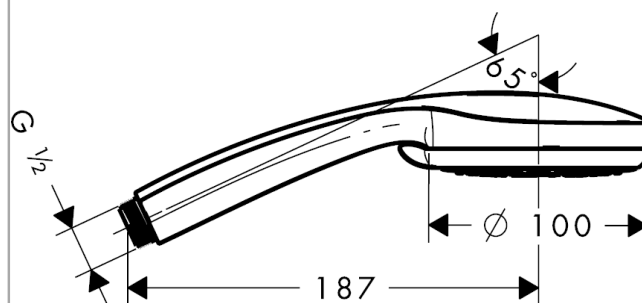

Croma 100

Croma 100 Multi hand shower

Surfaces: **chrome** Article Number: **28536000**

Description

product features

- shower head size: 100 mm
- spray type adjustment by turning spray disc
- spray type: Rain, Mono, Massage spray
- maximum flow rate (at 0.3 MPa): 19 l/min
- with internal water conduction
- rinseable dirt filter
- connection thread G ½
- connection dimension: DN15
- suitable for continuous flow water heaters
- SVGW 0706-5231
- P-IX 18336/ID
- ACS 13 ACC NY 045, valide jusqu'au 05.03.2018
- WRAS 1205395
- Kiwa K6053_Showers

Technology

Design awards

Certificates

kiwa

Product image

Scale drawing

Croma 100

Croma 100 Multi hand shower

Surfaces: **chrome** Article Number: **28536000**

Flowchart

The consumption was measured in combination with the appropriate fittings (thermostat/mixer/in-wall valve) to reflect actual application in practice.