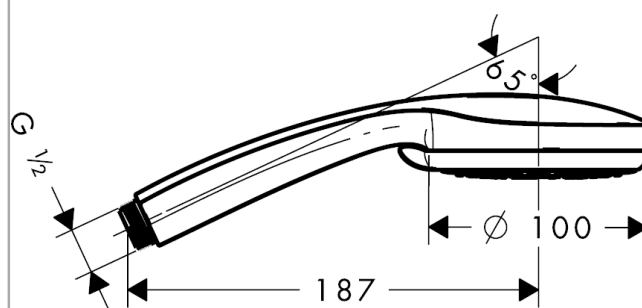

Scale drawing