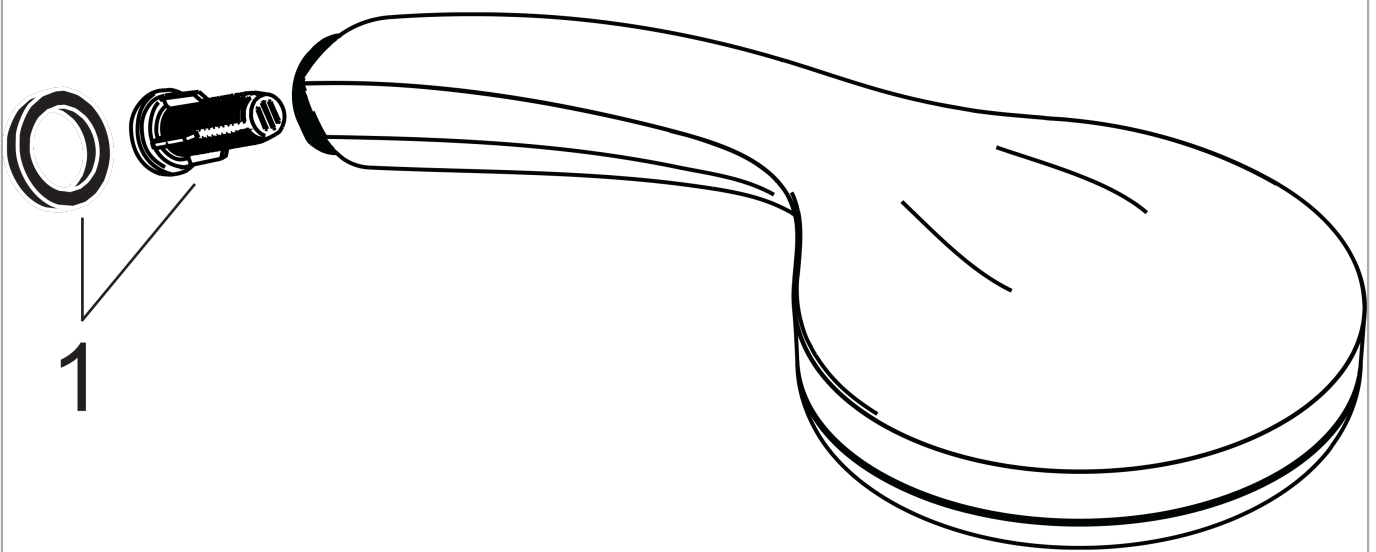

Croma 100

Croma 100 Vario hand shower

Surfaces: **chrome**   Article Number: **28535000**

Exploded Drawing

Year of production: >10/06