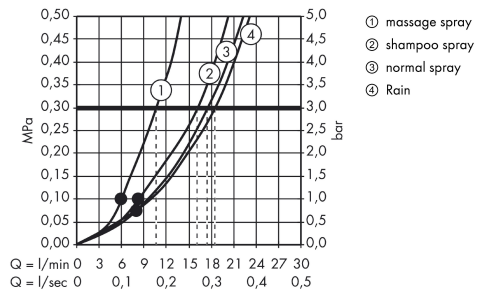

Croma 100

Croma 100 Vario hand shower

Surfaces: **chrome** Article Number: **28535000**

Flowchart

The consumption was measured in combination with the appropriate fittings (thermostat/mixer/in-wall valve) to reflect actual application in practice.