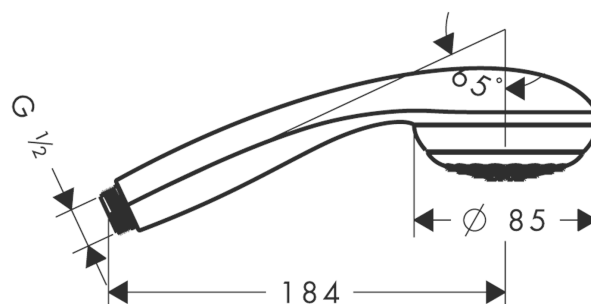

Crometta 85
Crometta 85 Mono hand shower
 Surfaces: **chrome** Article Number: **28585000**

Description

product features

- shower head size: 85 mm
- spray type: Normal spray
- maximum flow rate (at 0.3 MPa): 16 l/min
- with internal water conduction
- rinseable dirt filter
- connection thread G 1/2
- connection dimension: DN15
- suitable for continuous flow water heaters
- P-IX 19694/IA
- ACS 15 ACC NY 210, valide jusqu'au 31.08.2020
- WRAS 1205334
- Kiwa K6053_Showers

Technology

Certificates

kiwa

Product image

Scale drawing

Flowchart

The consumption was measured in combination with the appropriate fittings (thermostat/mixer/in-wall valve) to reflect actual application in practice.

Crometta 85
Crometta 85 Mono hand shower
Surfaces: **chrome** Article Number: **28585000**

Exploded Drawing

Year of production: >04/11

Crometta 85
Crometta 85 Mono hand shower
Surfaces: **chrome** Article Number: **28585000**