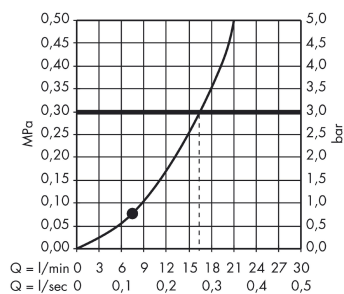

Crometta 85
Crometta 85 Mono hand shower
 Surfaces: **chrome** Article Number: **28585000**

Description

product features

- shower head size: 85 mm
- spray type: Normal spray
- maximum flow rate (at 0.3 MPa): 16 l/min
- with internal water conduction
- rinseable dirt filter
- connection thread G 1/2
- connection dimension: DN15
- suitable for continuous flow water heaters
- P-IX 19694/IA
- ACS 15 ACC NY 210, valide jusqu'au 31.08.2020
- WRAS 1205334
- Kiwa K6053_Showers

Technology

Certificates

kiwa

Product image

Scale drawing

Flowchart

The consumption was measured in combination with the appropriate fittings (thermostat/mixer/in-wall valve) to reflect actual application in practice.