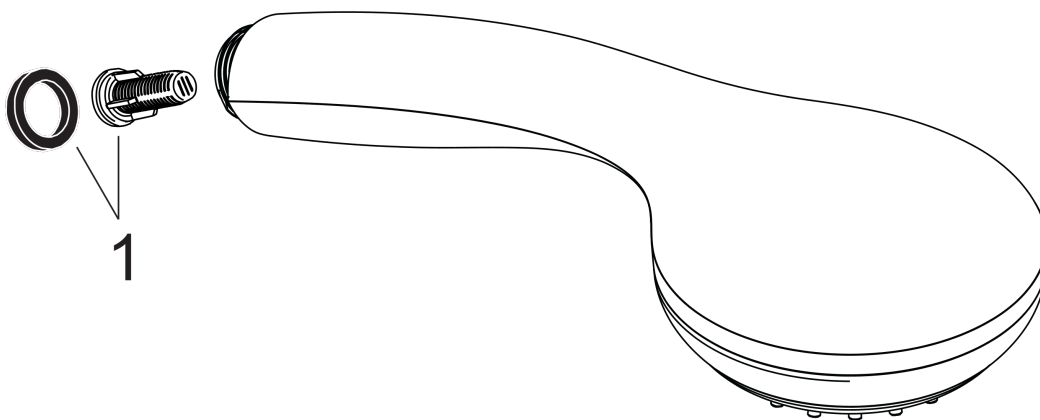

Crometta 85
Crometta 85 Mono hand shower
 Surfaces: **chrome** Article Number: **28585000**

Description

product features

- shower head size: 85 mm
- spray type: Normal spray
- maximum flow rate (at 0.3 MPa): 16 l/min
- with internal water conduction
- rinseable dirt filter
- connection thread G 1/2
- connection dimension: DN15
- suitable for continuous flow water heaters
- P-IX 19694/IA
- ACS 15 ACC NY 210, valide jusqu'au 31.08.2020
- WRAS 1205334
- Kiwa K6053_Showers

Technology

Certificates

kiwa

Product image

Scale drawing

Flowchart

The consumption was measured in combination with the appropriate fittings (thermostat/mixer/in-wall valve) to reflect actual application in practice.

Crometta 85
Crometta 85 Mono hand shower
Surfaces: **chrome** Article Number: **28585000**

Exploded Drawing

Year of production: >04/11

Crometta 85
Crometta 85 Mono hand shower
Surfaces: **chrome** Article Number: **28585000**